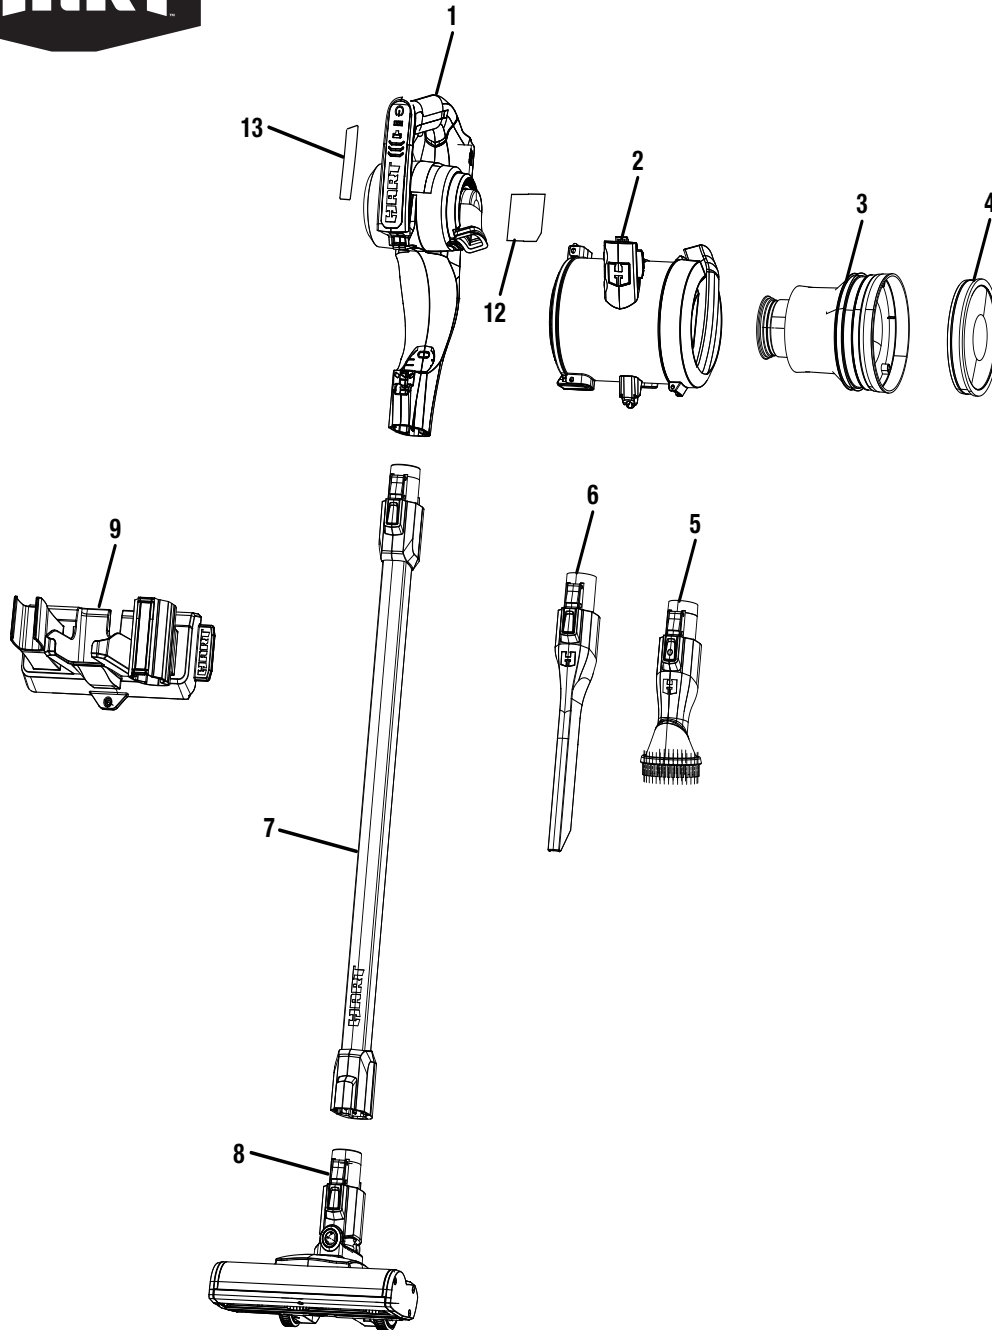

REPAIR SHEET

BRAND

HART

DESCRIPTION

MODEL NO.

HPSV50

20 Volt Stick Vac

HART CONSUMER PRODUCTS, INC.

HPSV50

PARTS LIST

KEY NO.	PART NO.	DESCRIPTION	QTY.
1-CN	206311002	Console Assembly	1
1-VN	206311003	Console Assembly	1
2	204311027	Dust Tank Assembly	1
3	204311028	Filter Assembly	1
4	903623004	Dirt Cup Filter	1
5	317036001	Dust Brush	1
6	317035001	Crevice Tool	1
7	316684001	Extension Wand Assembly	1
8-CN	316683005	Beater Bar Assembly	1
8-VN	316683008	Beater Bar Assembly	1
9	317323001 or 317323002	Wall Mount	1
10-CN	941123301	Data/Battery Statement Label	1
10-VN	941123830	Data/Battery Statement Label	1
11	941120765	Caution Statements/Icons Label	1
	Not Shown:		
	998000477	Operator's Manual (961153506)	

If a key number has multiple part numbers, please order the part that corresponds with the date code shown on the product's data label. CN = China VN = Vietnam