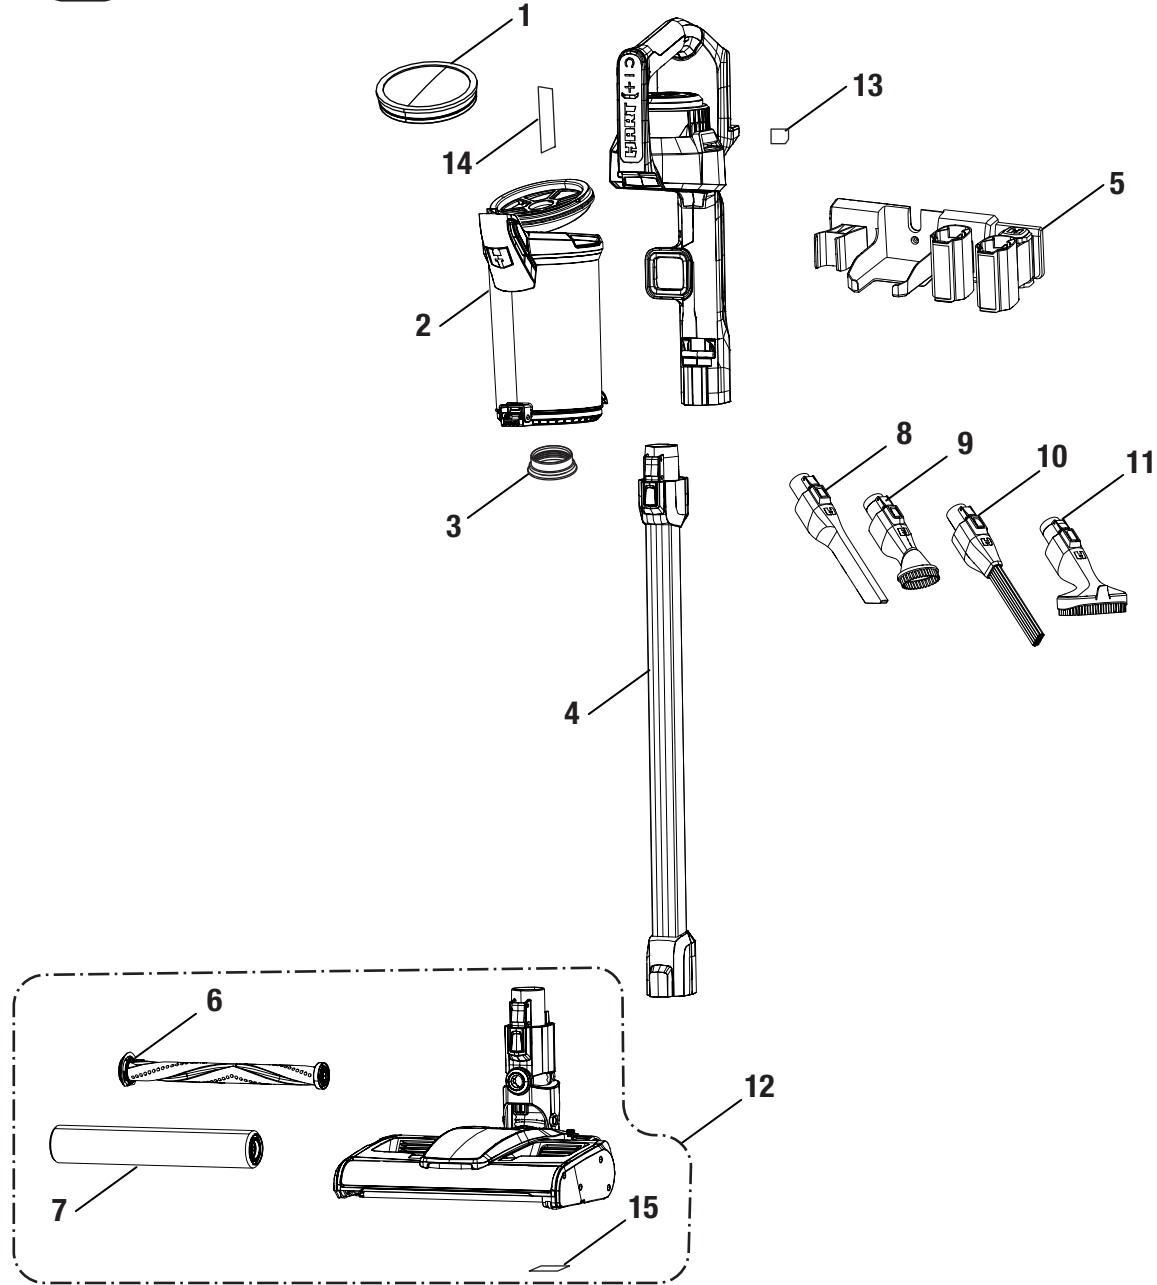

## REPAIR SHEET

BRAND

**HART**

DESCRIPTION

**Stick Vacuum with Beater Bar**

MODEL NO.

**HPSV25/HPBB25**

**HART CONSUMER PRODUCTS, INC.**

## PARTS LIST

KEY NO.	PART NO.	DESCRIPTION	QTY.
1	HASV25	Filter	1
2	319256001	Dust Cup Assembly	1
3	544033001	Secondary Cyclone Seal	1
4	319254001	Wand Assembly	1
5	317323004	Wall Bracket Assembly	1
6	319592001	Rear Brushroll Assembly	1
7	317285004	Front Brushroll Assembly	1
8	317035001	Crevice Tool	1
9	317036001	Dusting Brush	1
10	317212001	Micro Crevice Accessory	1
11	317211001	Upholstery Tool + Brush	1
12	319255001	Beater Bar For HPSV25 Vacuum (Inc. 6-7, 15)	1
13	CN-941194457	Data Label	1
	VN-941194598	Data Label	1
14	941166409	Icon / Caution Label	1
15	CN-941194428	Beater Bar Data Label	1
	VN-941194597	Beater Bar Data Label	1
<b>Not Shown:</b>			
	998000958	Operator's Manual (HPSV25/HPBB25)	