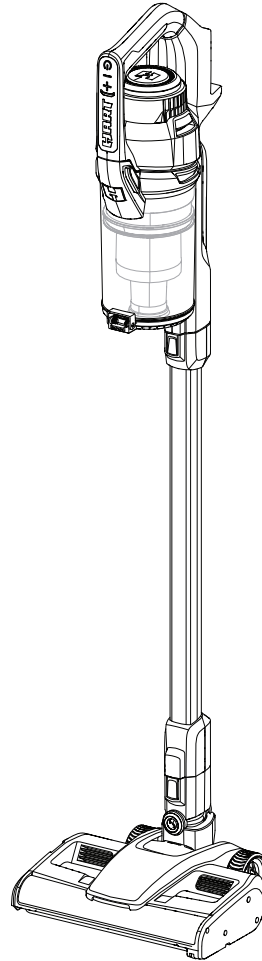

## REPAIR SHEET

BRAND

**HART**

DESCRIPTION

**Stick Vacuum with Beater Bar**

MODEL NO.

**HPSV25/HPBB25**

**HART CONSUMER PRODUCTS, INC.**

P.O. Box 1348, Anderson, SC 29622 ■ 1-800-776-5191 ■ [www.HARTtools.com](http://www.HARTtools.com)

8-21-23 (Rev:02)

*The model number and manufacturing location will be found on a label attached to the product. Always mention this information in all communications regarding this product and when ordering parts.*

## PARTS LIST

KEY NO.	PART NO.	DESCRIPTION	QTY.
1	HASV25	Filter	1
2	319256001	Dust Cup Assembly	1
3	544033001	Secondary Cyclone Seal	1
4	319254001	Wand Assembly	1
5	317323004	Wall Bracket Assembly	1
6	319592001	Rear Brushroll Assembly	1
7	317285004	Front Brushroll Assembly	1
8	317035001	Crevice Tool	1
9	317036001	Dusting Brush	1
10	317212001	Micro Crevice Accessory	1
11	317211001	Upholstery Tool + Brush	1
12	319255001	Beater Bar For HPSV25 Vacuum (Inc. 6-7, 15)	1
13	CN-941194457	Data Label	1
	VN-941194598	Data Label	1
14	941166409	Icon / Caution Label	1
15	CN-941194428	Beater Bar Data Label	1
	VN-941194597	Beater Bar Data Label	1
<b>Not Shown:</b>			
	998000958	Operator's Manual (HPSV25/HPBB25)	