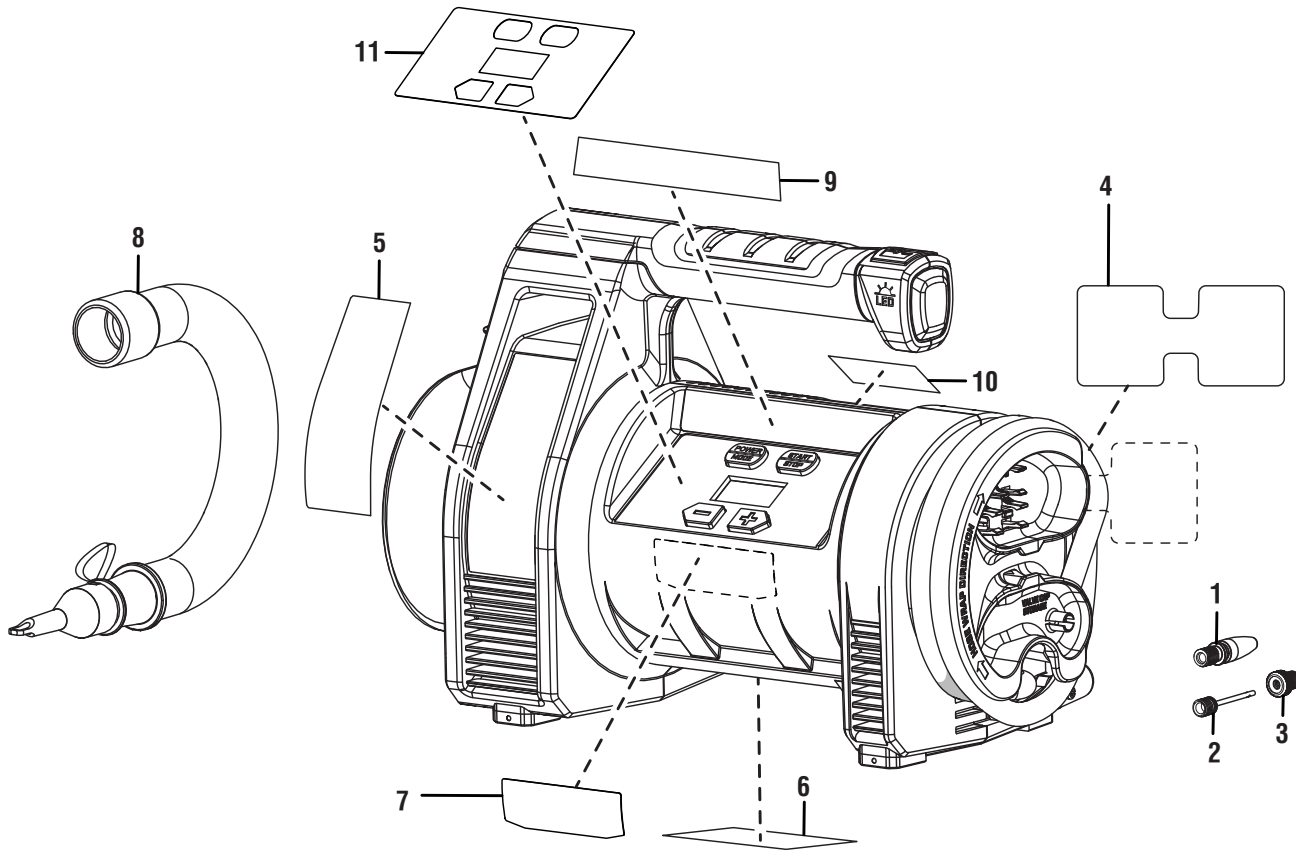

HART
20 Volt Inflator
Model Number HPIF50
Repair Sheet

Hart Consumer Products, Inc.
P.O. Box 1348, Anderson, SC 29622 • Phone 1-800-776-5191
www.HARTtools.com

HART 20 VOLT INFLATOR – MODEL NUMBER HPIF50

HART 20 VOLT INFLATOR – MODEL NUMBER HPIF50

The model number will be found on a label attached to the motor housing. Always mention the model number in all correspondence regarding your **INFLATOR** or when ordering repair parts.

PARTS LIST

KEY NO.	PART NUMBER	DESCRIPTION	QTY
1	079042004035	Tapered Adapter	1
2	079077096021	Ball Needle	1
3	079077080026	Presta Valve Adapter	1
4	079077080907	Hot Surface Warning Label (French/Spanish)	1
5	079077096906	High Pressure Inflation Instruction Label	1
6	079077096902	Data Label	1
7	079077096903	Hart Logo Label.....	1
8	079077096701	Hose Assembly	1
9	079077096904	High Volume Instruction Label	1
10	079077096901	Warning and Warning Icons Label	1
11	079077096905	Control Panel Label.....	1