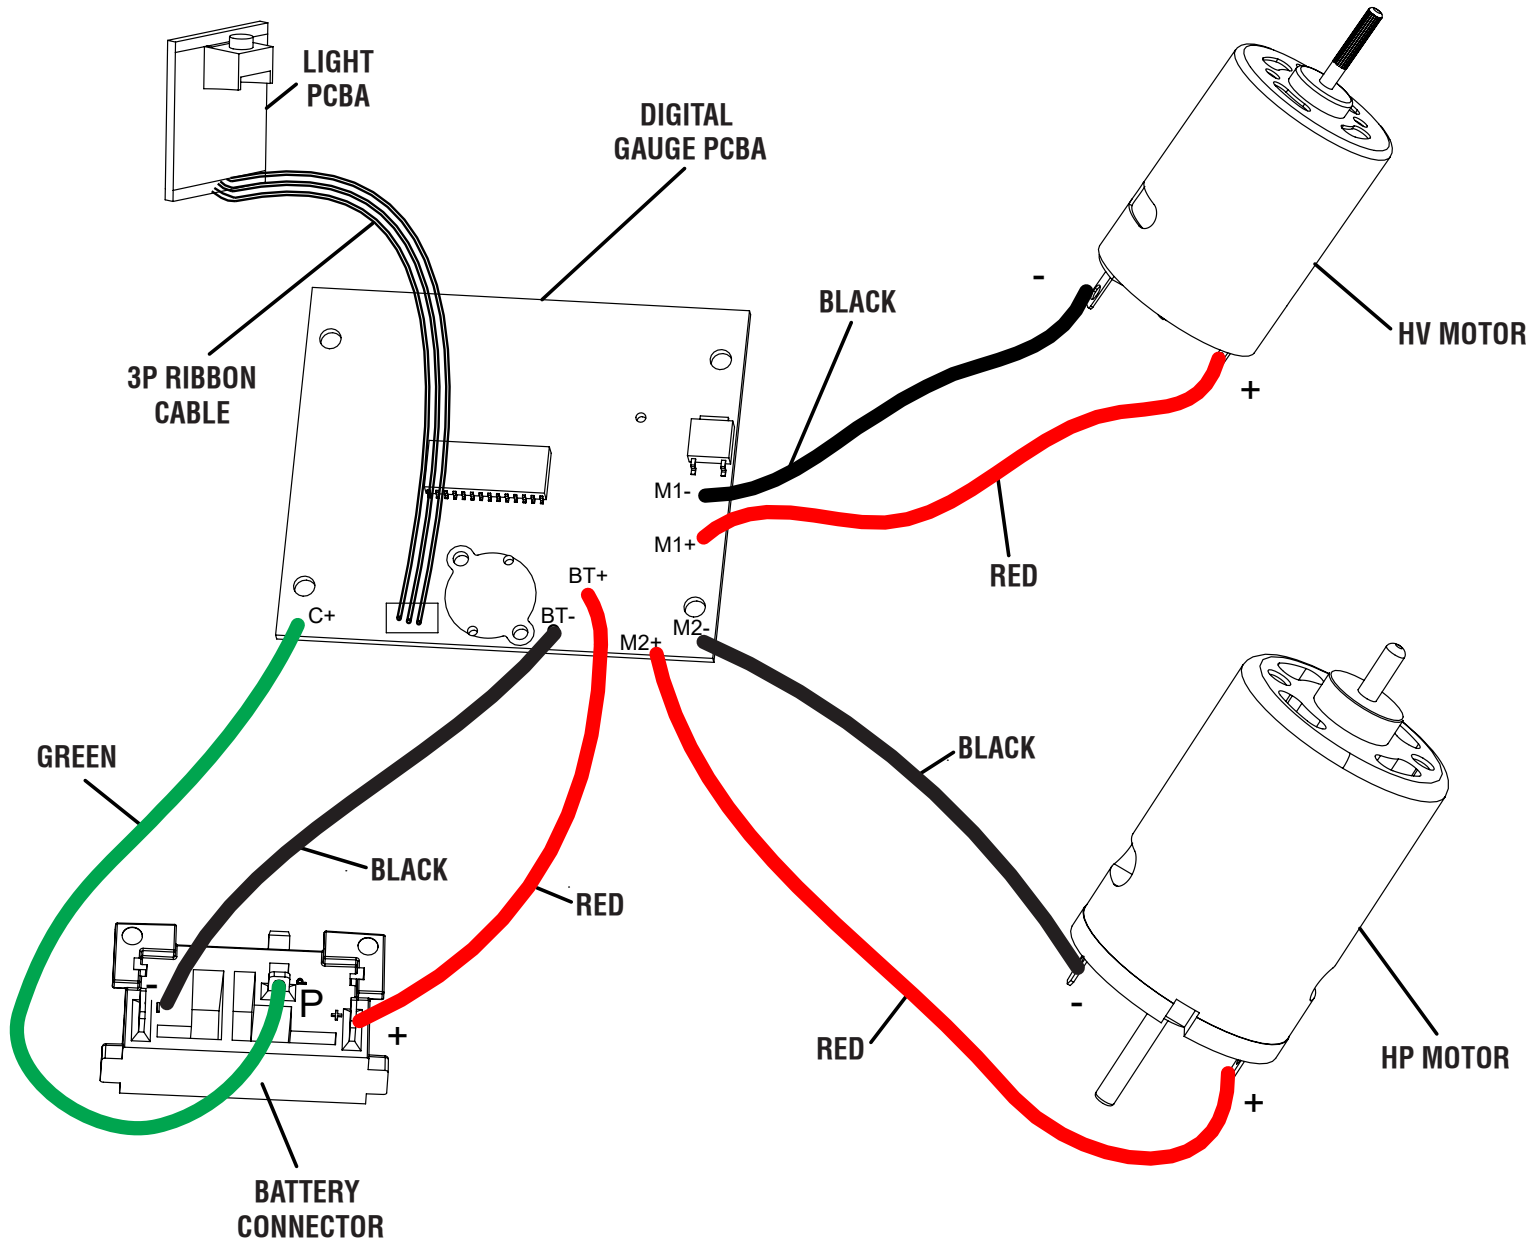

HART 20 VOLT INFLATOR – MODEL NUMBER HPIF50

The model number will be found on a label attached to the motor housing. Always mention the model number in all correspondence regarding your **INFLATOR** or when ordering repair parts.

PARTS LIST

KEY NO.	PART NUMBER	DESCRIPTION	QTY
1	079042004035	Tapered Adapter	1
2	079077096021	Ball Needle	1
3	079077080026	Presta Valve Adapter	1
4	079077080907	Hot Surface Warning Label (French/Spanish)	1
5	079077096906	High Pressure Inflation Instruction Label	1
6	079077096902	Data Label	1
7	079077096903	Hart Logo Label.....	1
8	079077096701	Hose Assembly	1
9	079077096904	High Volume Instruction Label	1
10	079077096901	Warning and Warning Icons Label	1
11	079077096905	Control Panel Label.....	1

NOT SHOWN:

998000033 Operator's Manual (961153103)

11-15-19

(Rev:01)

HART 20 VOLT INFLATOR – MODEL NUMBER HPIF50

WIRING DIAGRAM