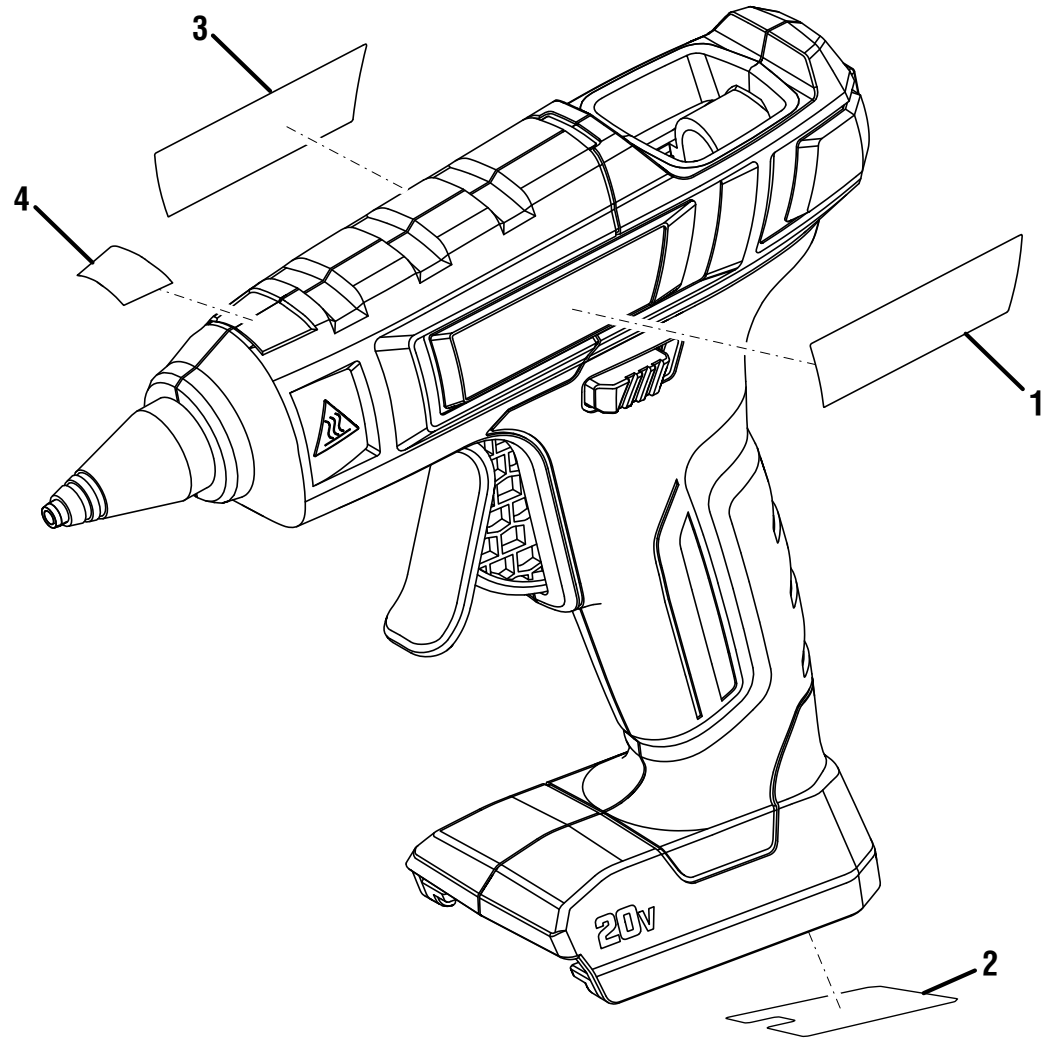

# REPAIR SHEET

BRAND <b>HART</b>	DESCRIPTION <b>20 Volt Glue Gun</b>
MODEL NO. <b>HPGL01</b>	

**HART CONSUMER PRODUCTS, INC.**

P.O. Box 1348, Anderson, SC 29622 ■ 1-800-776-5191 ■ [www.HARTtools.com](http://www.HARTtools.com)

HPGL01

**PARTS LIST**

KEY NO.	PART NO.	DESCRIPTION	QTY.
1	01910400102K	Logo Label	1
2	01910400101K	Data Label	1
3	01910400103K	Icons/Household Use Statement	1

KEY NO.	PART NO.	DESCRIPTION	QTY.
4	01910400104K	Hot Surface Top Label	1
	<b>Not Shown:</b>		
	998000258	Operator's Manual (01910400101Q)	