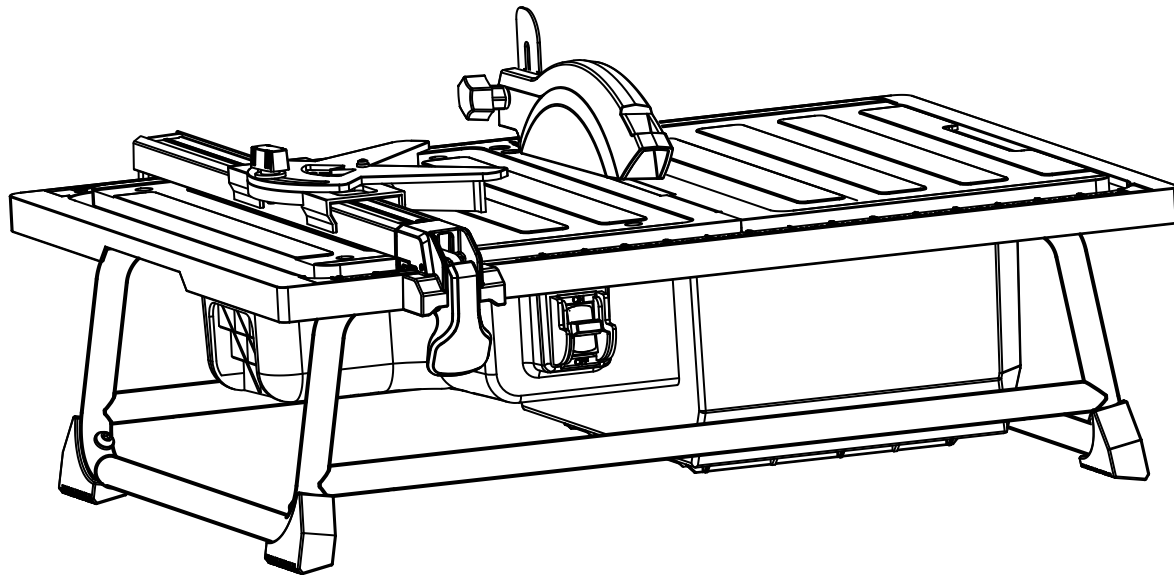

REPAIR SHEET

BRAND

RYOBI

DESCRIPTION

Tile Saw

MODEL NO.

WS722

TTI CONSUMER POWER TOOLS, INC.