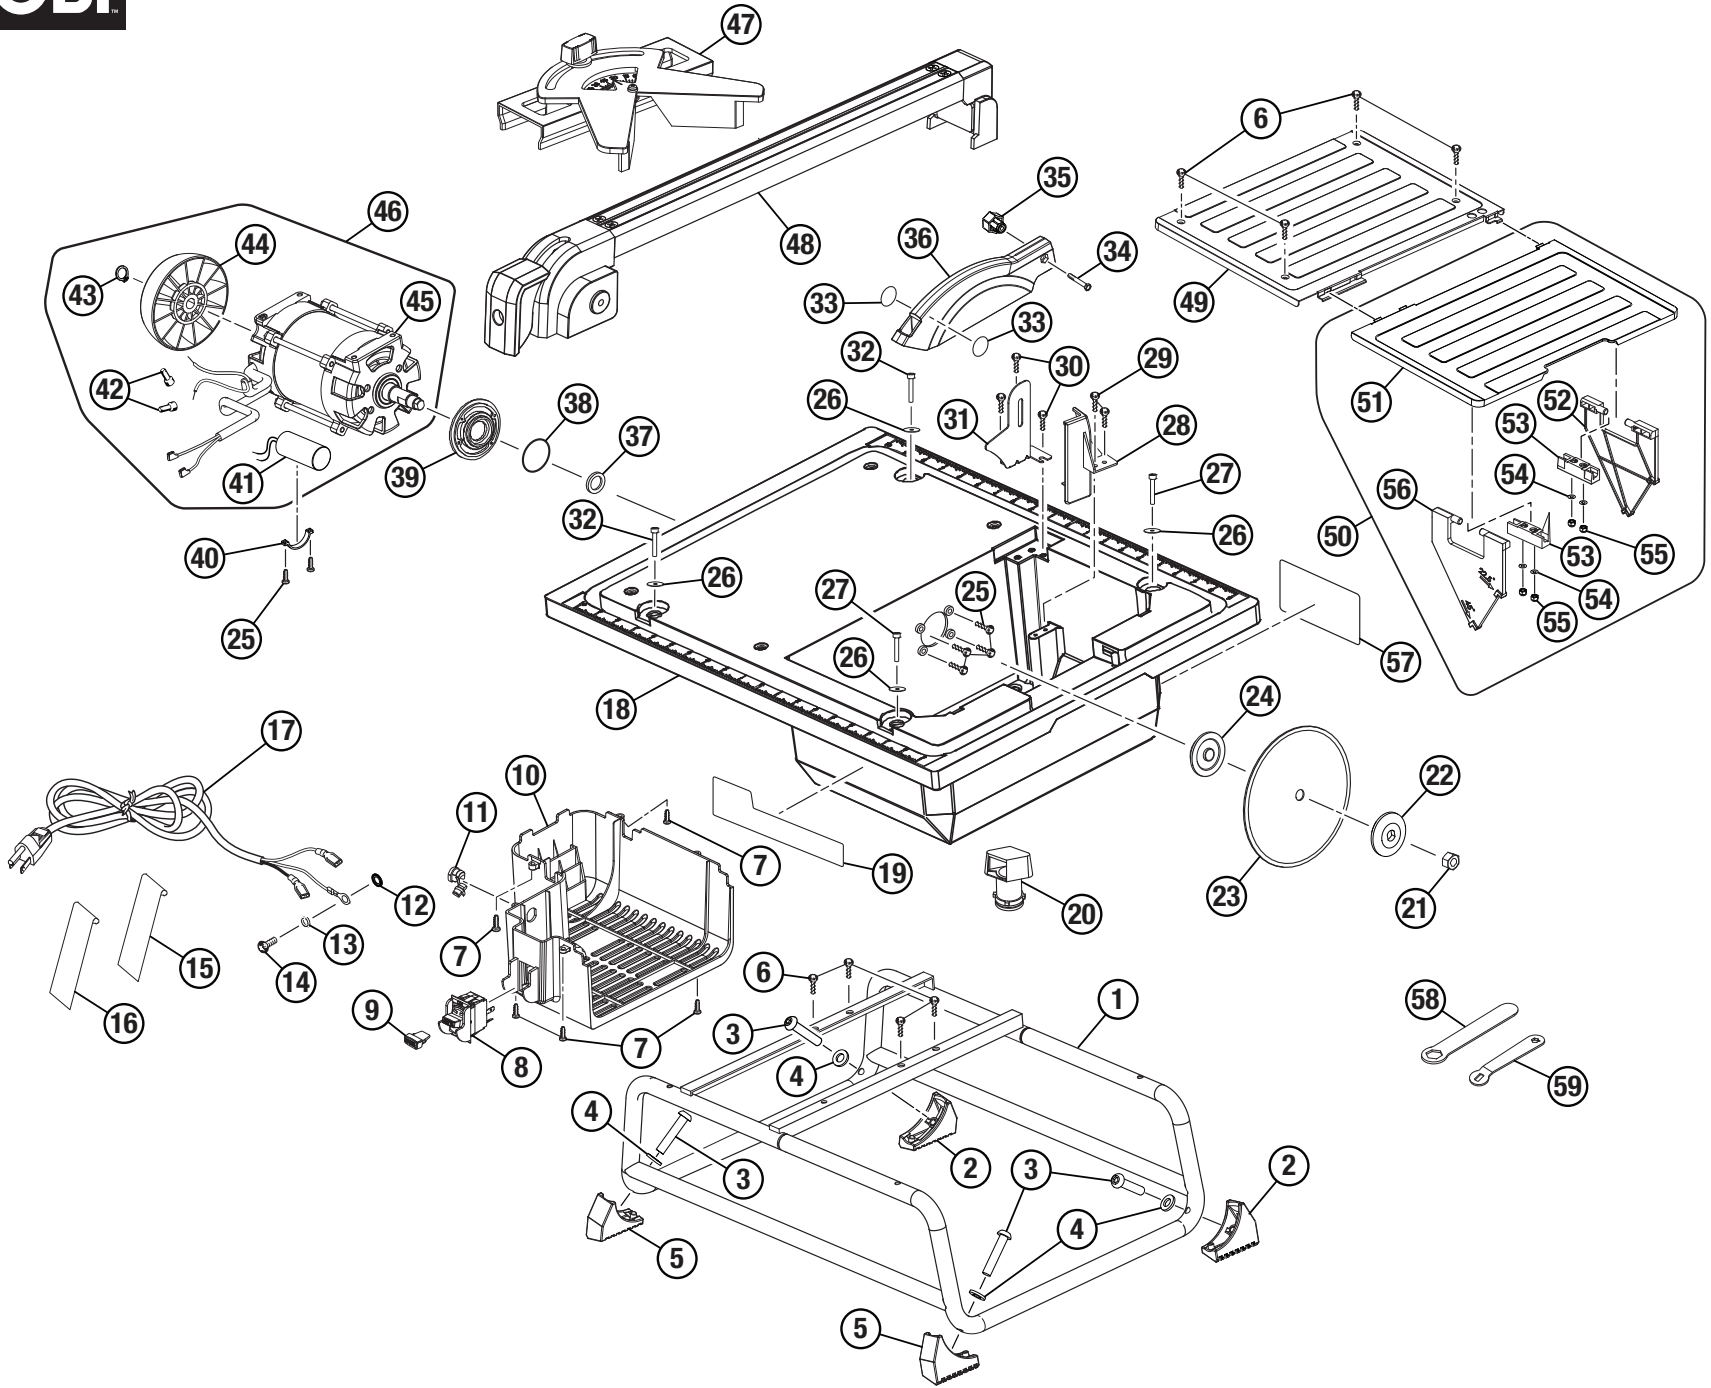

REPAIR SHEET

BRAND

RYOBI

DESCRIPTION

Tile Saw

MODEL NO.

WS722

TTI CONSUMER POWER TOOLS, INC.

WS722

PARTS LIST

KEY NO.	PART NO.	DESCRIPTION	QTY.
1	089041002051	Frame	1
2	089041002054	Rubber Foot (B)	2
3	089041002052	Screw (M6 x 30 mm)	4
4	089041002053	Washer (M6)	4
5	089041002055	Rubber Foot (A)	2
6	089041002023	Screw (M5 x 10 mm)	8
7	089041002064	Screw (M4.2 x 12 mm)	5
8	089041002062	Switch Assembly (Inc. Key No. 9)	1
9	089041002069	Switch Key	1
10	089041002063	Motor Cover	1
11	089041002061	Strain Relief (Heyco)	1
12	089041002065	Washer (M5, Internal Star)	1
13	089041002066	Lock Washer (M5)	1
14	089041002067	Screw (M4 x 8 mm)	1
15	089041002906	Warning Label (Fr/Sp)	1
16	089041002905	Cord Wrap Label	1
17	089041002709	Power Cord Assembly (Inc. Key Nos. 15-16)	1
18	089041002705	Cabinet Assembly (Inc. Key Nos. 19, 28-29 & 57)	1
19	089041002904	Logo Label	1
20	089240085701	Water Plug Assembly	1
21	089041002048	Lock Nut (M12)	1
22	089009035102	Outer Blade Washer	1
23	089041002902	Wheel	1
24	089009035100	Inner Blade Washer	1
25	089041002044	Screw (M2.9 x 9.5 mm)	6
26	089041002039	Washer (OD6.5 x 17.5ID x 2.5t)	4
27	089041002040	Screw (M5 x 30 mm)	2
28	089041002036	Splash Guard	1
29	089041002037	Screw (M4.2 x 12 mm)	2
30	089041002032	Screw (M5 x 6 mm, Special)	3
31	089041002033	Riving Knife	1