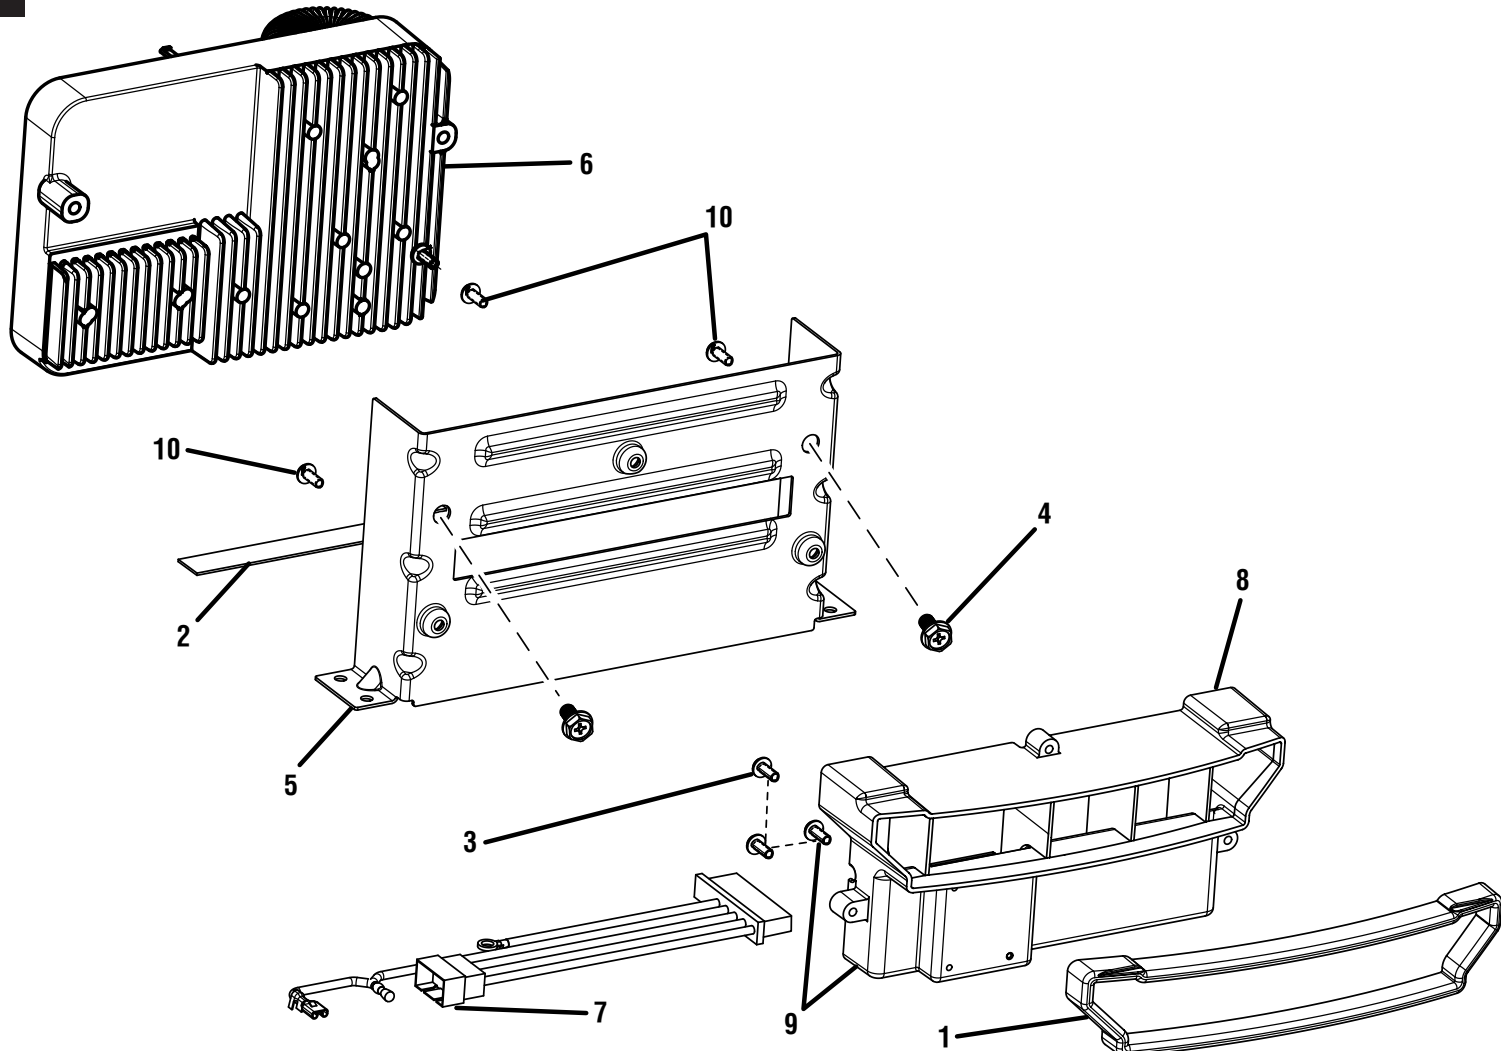

**RYi2022VNM**

**PARTS LIST – FIGURE A**

KEY NO.	PART NO.	DESCRIPTION	QTY.
1	660764010	Screw (M5 x 20 mm, Button Soc. Hd.)	10
2	638128014	Washer (M5.3)	24
3	661346001	Screw (M4 x 10 mm)	1
4	525361008	Control Knob	1
5	524015004	Recoil Handle	1
6	660764007	Screw (M5 x 12 mm, Button Soc. Hd.)	2
7	525297005	Starter Cover Assembly	1
8	660345015	Screw (M4 x 12 mm, T15 Torx Hd.)	6
9	660345018	Screw (M5 x 30 mm, Phillips Hd.)	4
10	661864012	Screw (M4 x 16 mm, Flat Hd.)	3
11	524001021	Left Housing Assembly w/Labels (Inc. Key No. 42)	1
12	519709007	Vented Fuel Cap	1
13	570818005	Overspill Guard	1
14	570356010	Fuel Tank Support	1
15	310711196	Fuel System Assembly (Inc. Key Nos. 14 & 16-18)	1
16	570358170	Fuel Hose (6 mm & 4.5 mm)	1
17	678815015	Clamp (10 mm)	1
18	678409008	Fuel Hose Clamp (3/8 in.)	2
19	678815010	Fuel Hose Clamp (9.5 mm)	2
20	570358171	Fuel Hose (4.5 mm & 6 mm)	1
21	308733008	Fuel Filter	1
22	<b>NOTE A</b>	Engine (See Figure E)	1
23	660975004	Bolt (M6 x 12 mm, Hex Hd.)	5
24	679940011	Engine Isolator (45 Degree)	4
25	310437021	Engine Start/Stop Mechanism Assembly	1

KEY NO.	PART NO.	DESCRIPTION	QTY.
6	660342013	Screw (M5 x 12 mm, Pan Hd.)	2
7	561454006	Isolator Foot	4
8	678012001	Lock Washer	4
9	660975004	Bolt (M6 x 12 mm, Hex Hd.)	4

**PARTS LIST – FIGURE C**

KEY NO.	PART NO.	DESCRIPTION	QTY.
1	570818008	Edge Trim Rubber	1
2	570630006	Rubber Pad	1
3	660836001	Screw (M3 X 8 mm)	3
4	660975004	Bolt (M6 x 12mm, Hex Hd.)	2
5	638494027	Inverter Module Bracket	1