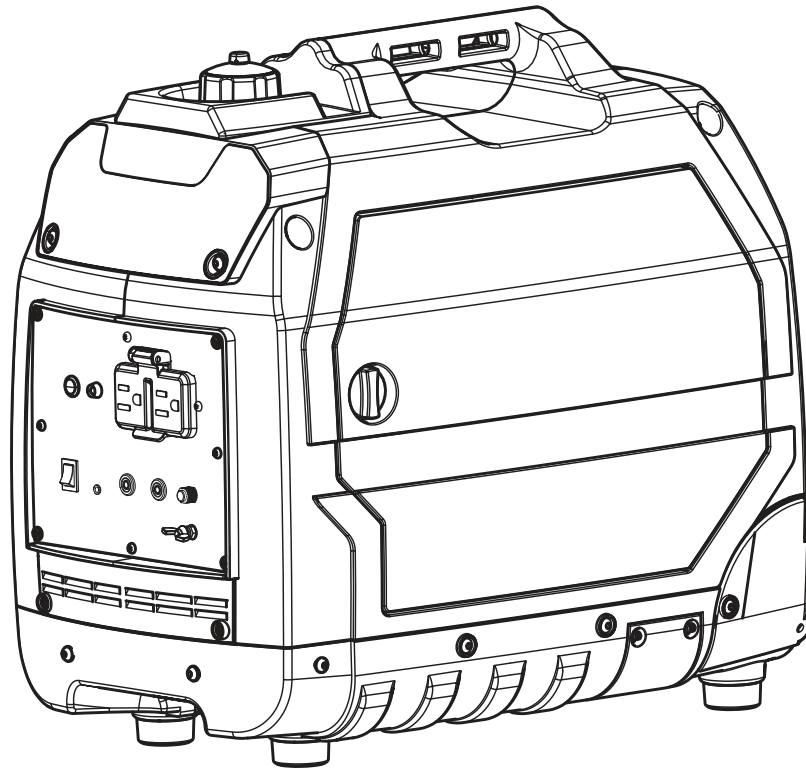

REPAIR SHEET

BRAND

RYOBI

DESCRIPTION

Digital Invertor Generator

MODEL NO.

RYi2022VNM

MFG. NO.

095930358

TTI OUTDOOR POWER EQUIPMENT, INC.

P.O. Box 1288, Anderson, SC 29622 ■ 1-800-525-2579 ■ www.ryobitools.com

998000818

4-5-22 (Rev:02)

The model number and manufacturing location will be found on a label attached to the product. Always mention this information in all communications regarding this product and when ordering parts.