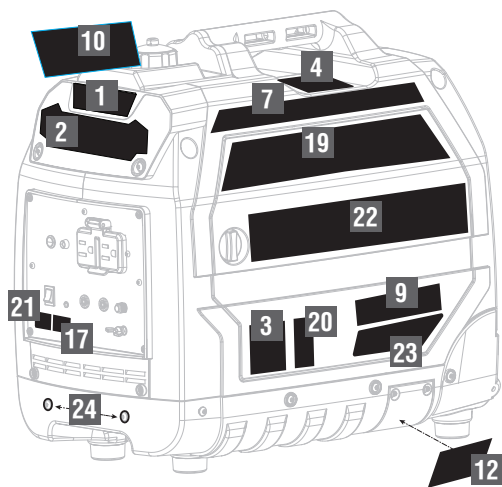

PARTS LIST – LABELS

KEY NO.	PART NO.	DESCRIPTION	QTY.
1	940705434	Easy Start Label	1
2	940705431	Logo Label	1
3	940782004	Fuel Stabilizer Label	1
4	940515017	CPSC Label	1
5	940654323	Danger Label	1
6	940513035	Ground Warning Label (EN/FR)	1
7	940974020	Fire Distance Label	1
8	940779280	Performance Label (Maintenance Door)	1
9	941486008	Inquiries Label	1
10	940971087	Notice Hangtag	1
11	941214001	Upright Storage Warning Label	1
12	940911003	Maintenance Label	1
13	940947035	Combustion Label	1
14	941209001	Exhaust Direction Label	1
15	940617178	Start Label	1
16	940705433	Easy Start Label	1
17	940595010	CO Detect/Easy Start Logo Label	1
18	940647139	Choke Label	1
19	940779285	Performance Label	1
20	940947037	Do Not Tamper Label	1
21	940779249	LED Light Legend Label	1
22	941207011	CO Automatic Shut Down Label	1
23	940708028	Lubricant Label	1
24	940779252	Screw Hole Label	4