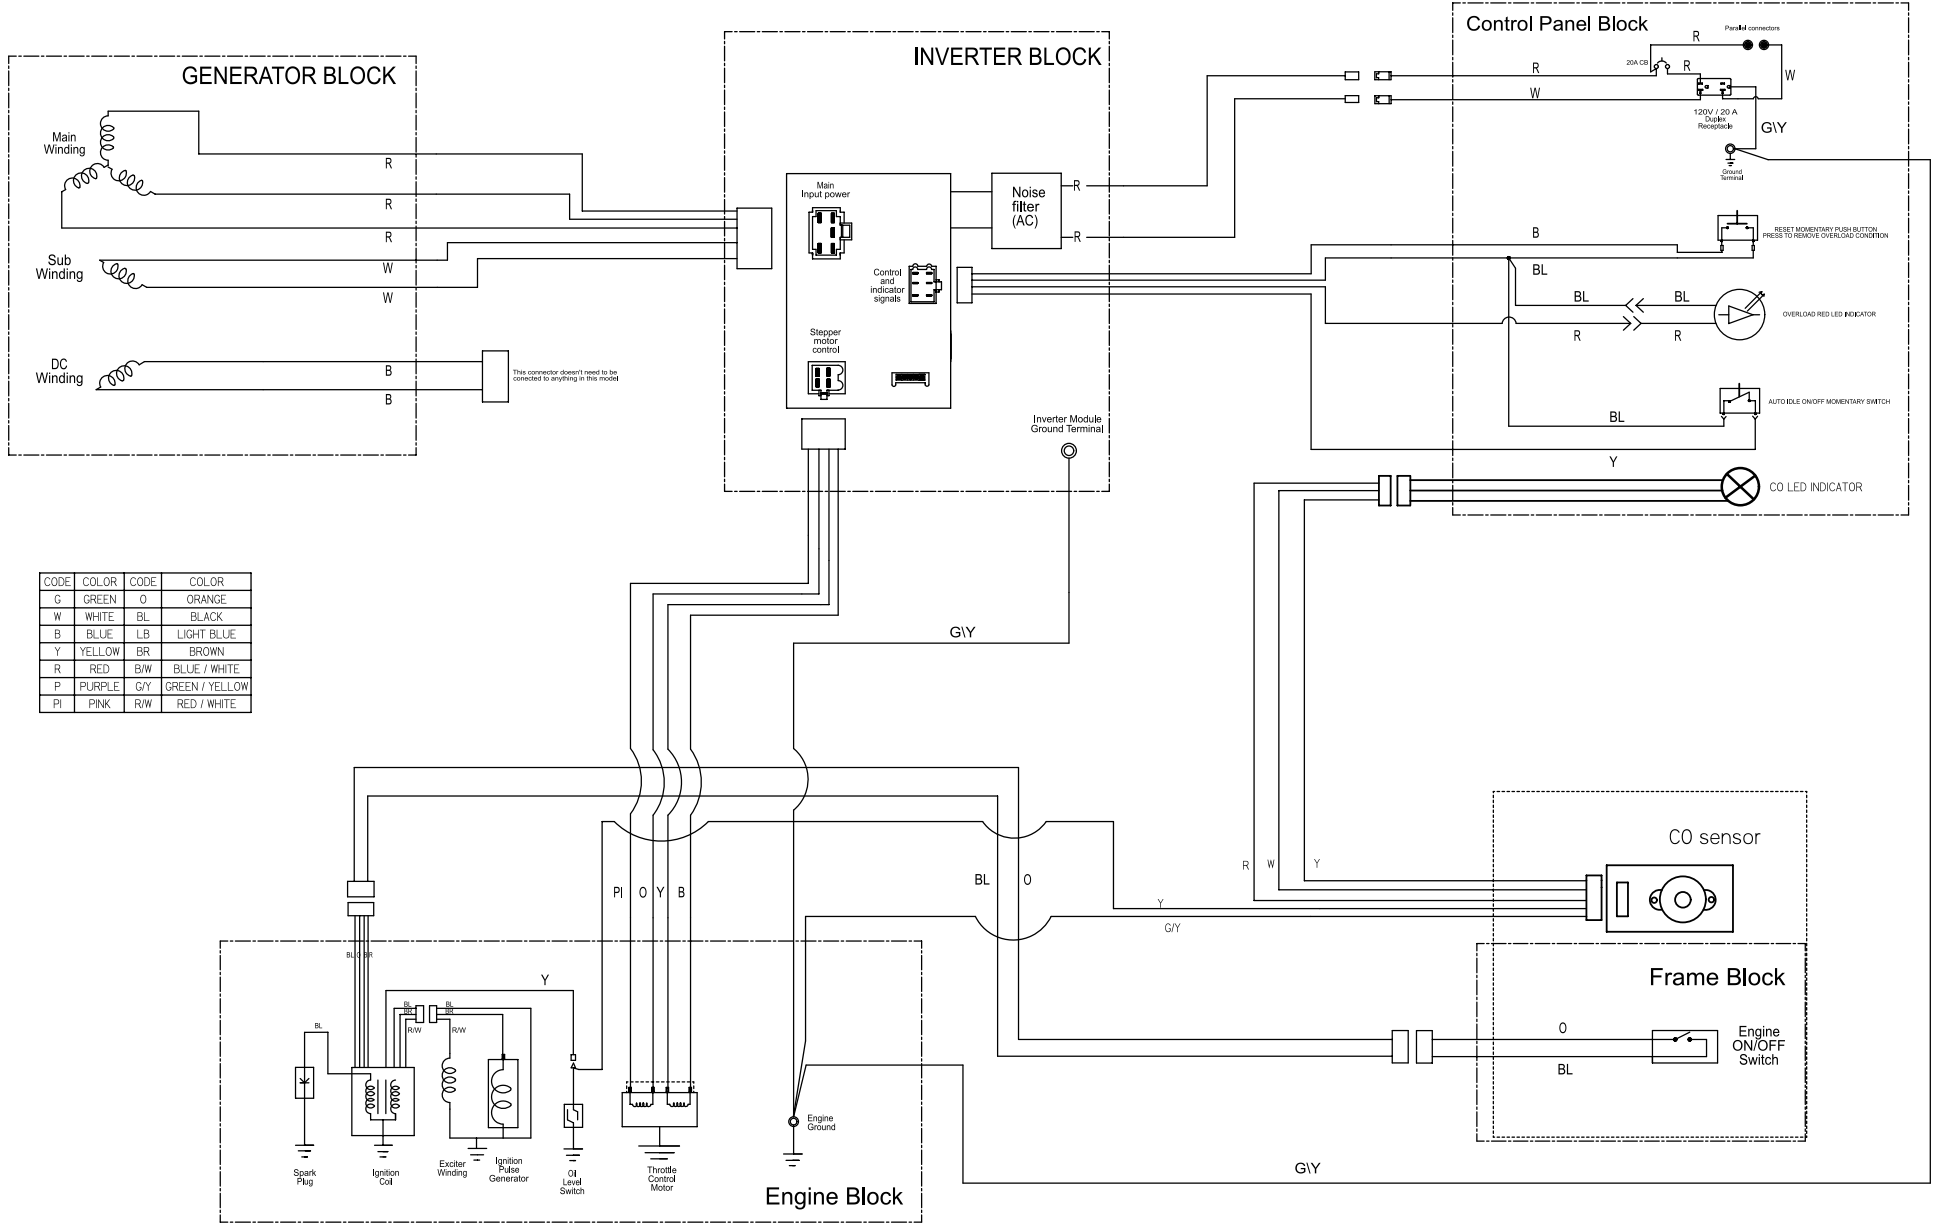

WIRING DIAGRAM