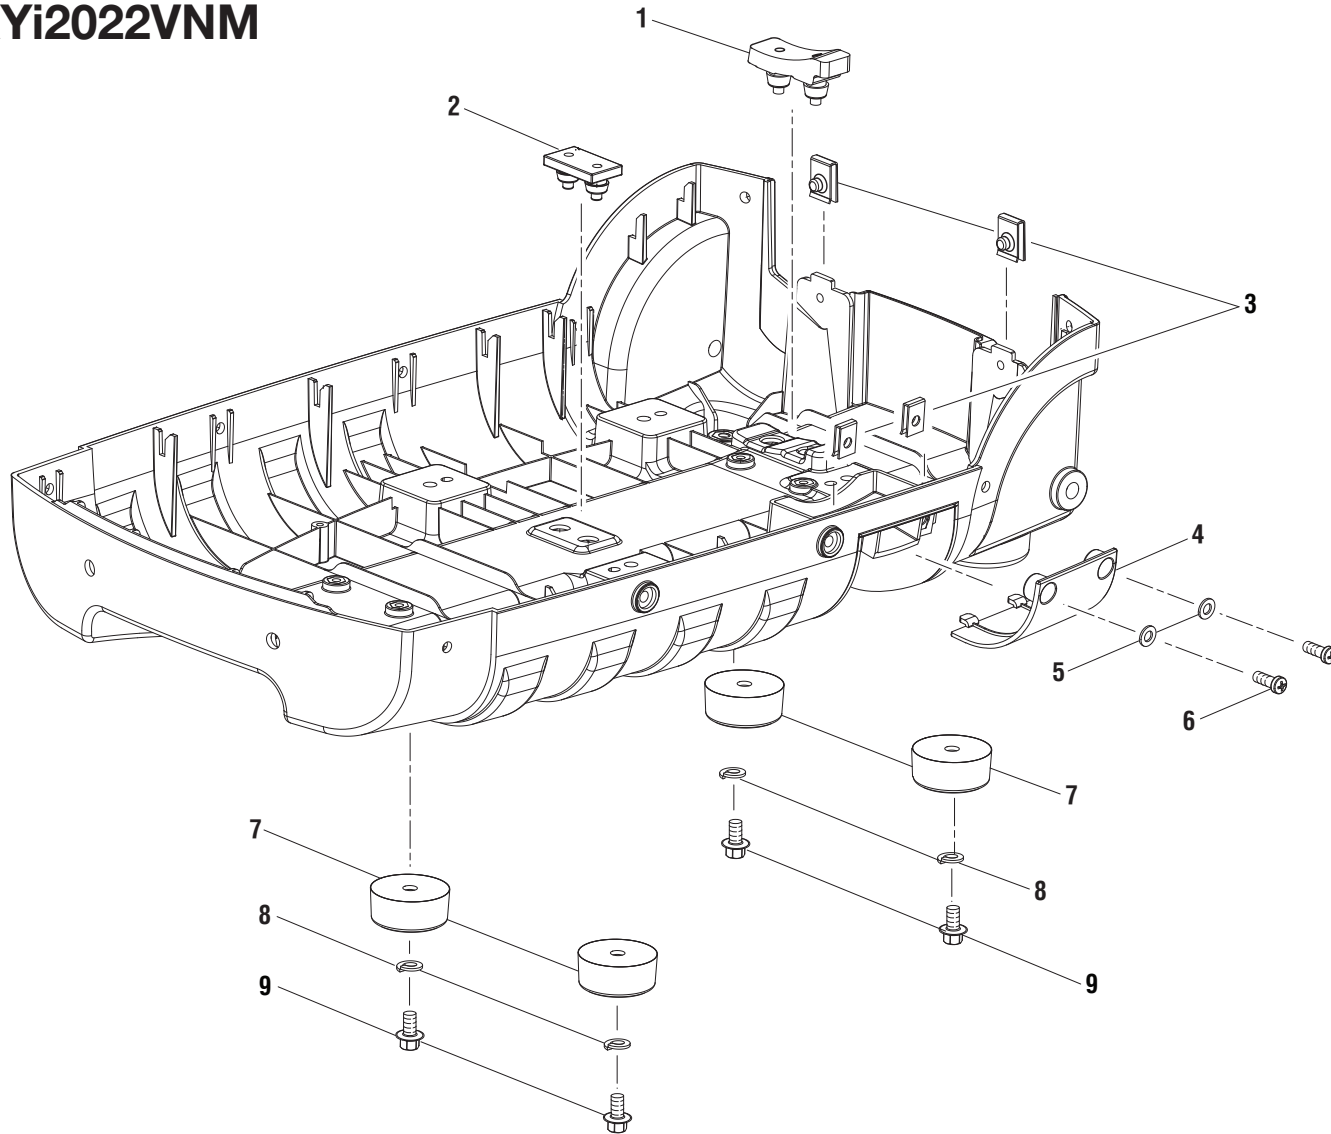

PARTS LIST – FIGURE B

KEY NO.	PART NO.	DESCRIPTION	QTY.
1	570712008	Engine Support Isolator (Back)	1
2	570712007	Engine Support Isolator (Front)	1
3	678900014	U-Clip (M5)	4
4	519813034	Oil Drain Door	1
5	638128014	Washer (M5.3)	2

KEY NO.	PART NO.	DESCRIPTION	QTY.
6	660342013	Screw (M5 x 12 mm, Pan Hd.)	2
7	561454006	Isolator Foot	4
8	678012001	Lock Washer	4
9	660975004	Bolt (M6 x 12 mm, Hex Hd.)	4