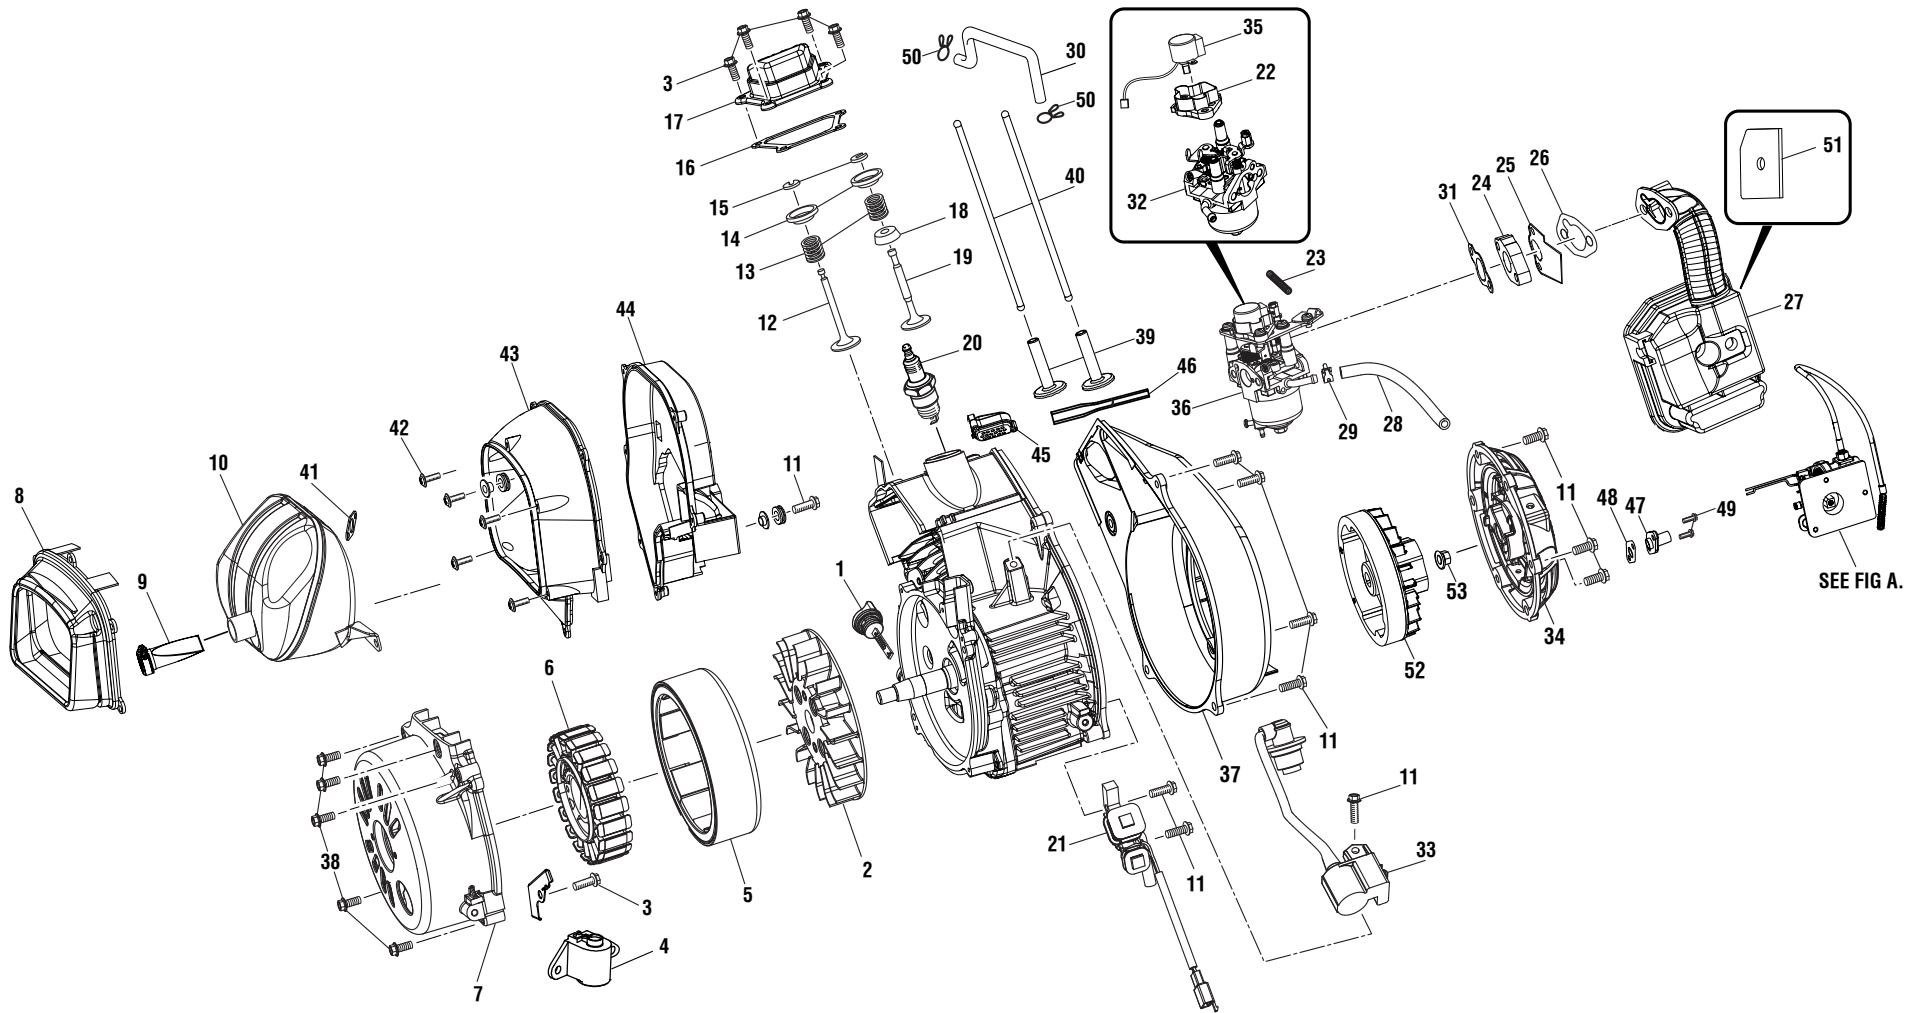

PARTS LIST – FIGURE B

KEY NO.	PART NO.	DESCRIPTION	QTY.
1	570712008	Engine Support Isolator (Back)	1
2	570712007	Engine Support Isolator (Front)	1
3	678900014	U-Clip (M5)	4
4	519813034	Oil Drain Door	1
5	638128014	Washer (M5.3)	2

KEY NO.	PART NO.	DESCRIPTION	QTY.
6	660342013	Screw (M5 x 12 mm, Pan Hd.)	2
7	561454006	Isolator Foot	4
8	678012001	Lock Washer	4
9	660975004	Bolt (M6 x 12 mm, Hex Hd.)	4

**PARTS LIST – FIGURE C**

KEY NO.	PART NO.	DESCRIPTION	QTY.
1	570818008	Edge Trim Rubber	1
2	570630006	Rubber Pad	1
3	660836001	Screw (M3 X 8 mm)	3
4	660975004	Bolt (M6 x 12mm, Hex Hd.)	2
5	638494027	Inverter Module Bracket	1

**PARTS LIST – FIGURE D**

KEY NO.	PART NO.	DESCRIPTION	QTY.
1	638496058	Front Cover	1
2	760945005	Reset Button	1
3	760504016	Auto Idle Switch	1
4	870932002	Connector (Black)	2
5	780350007	Circuit Breaker (20A)	1
6	290400017	120 Volt Duplex Receptacle (20 Amp)	1
7	570412014	Receptacle Cover (Front)	1
8	570412015	Receptacle Cover	1
9	570412012	Clip	1
10	679449001	Compression Spring	1
11	638623005	Flat Washer (OD10 x ID5.3 x 0.5t)	3
12	678343003	Lock Washer (OD9 x ID5 x 1.3t)	1

KEY NO.	PART NO.	DESCRIPTION	QTY.
13	678016008	Hex Nut (M5)	1
14	660976002	Bolt (M5 x 16 mm, Pan Hd.)	1
15	660345025	Bolt (M4 x 10 mm, T15 Torx Hd.)	2
16	690969002	Washer (OD10 x 4.2 x 1t)	2
17	661514002	Hex Nut (M4)	2
18	290514015	Internal Wire Assembly	1
19	290404011	Ground Wire	1
20	660901004	Screw (M6-20 x 0.38 mm, T15 Torx Pan HD.)	4
21	519707020	Electrical Panel Housing	1
22	678016009	Wing Nut (M5)	1
23	270290022	Indicator (Red LED 3.3V-4mA)	1
24	291789002	CO Indicator	1