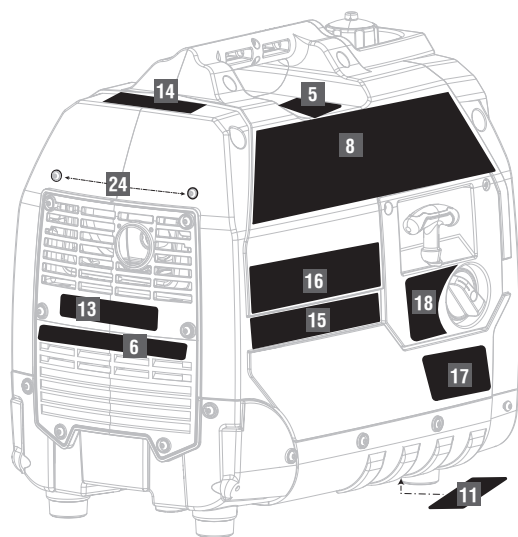

PARTS LIST – LABELS

KEY NO.	PART NO.	DESCRIPTION	QTY.
1	940705434	Easy Start Label	1
2	940705431	Logo Label	1
3	940782004	Fuel Stabilizer Label	1
4	940515017	CPSC Label	1
5	940654323	Danger Label	1
6	940513035	Ground Warning Label (EN/FR)	1
7	940974020	Fire Distance Label	1
8	940779280	Performance Label (Maintenance Door)	1
9	941486008	Inquiries Label	1
10	940971087	Notice Hangtag	1
11	941214001	Upright Storage Warning Label	1
12	940911003	Maintenance Label	1
13	940947035	Combustion Label	1
14	941209001	Exhaust Direction Label	1
15	940617178	Start Label	1
16	940705433	Easy Start Label	1
17	940595010	CO Detect/Easy Start Logo Label	1
18	940647139	Choke Label	1
19	940779285	Performance Label	1
20	940947037	Do Not Tamper Label	1
21	940779249	LED Light Legend Label	1
22	941207011	CO Automatic Shut Down Label	1
23	940708028	Lubricant Label	1
24	940779252	Screw Hole Label	4