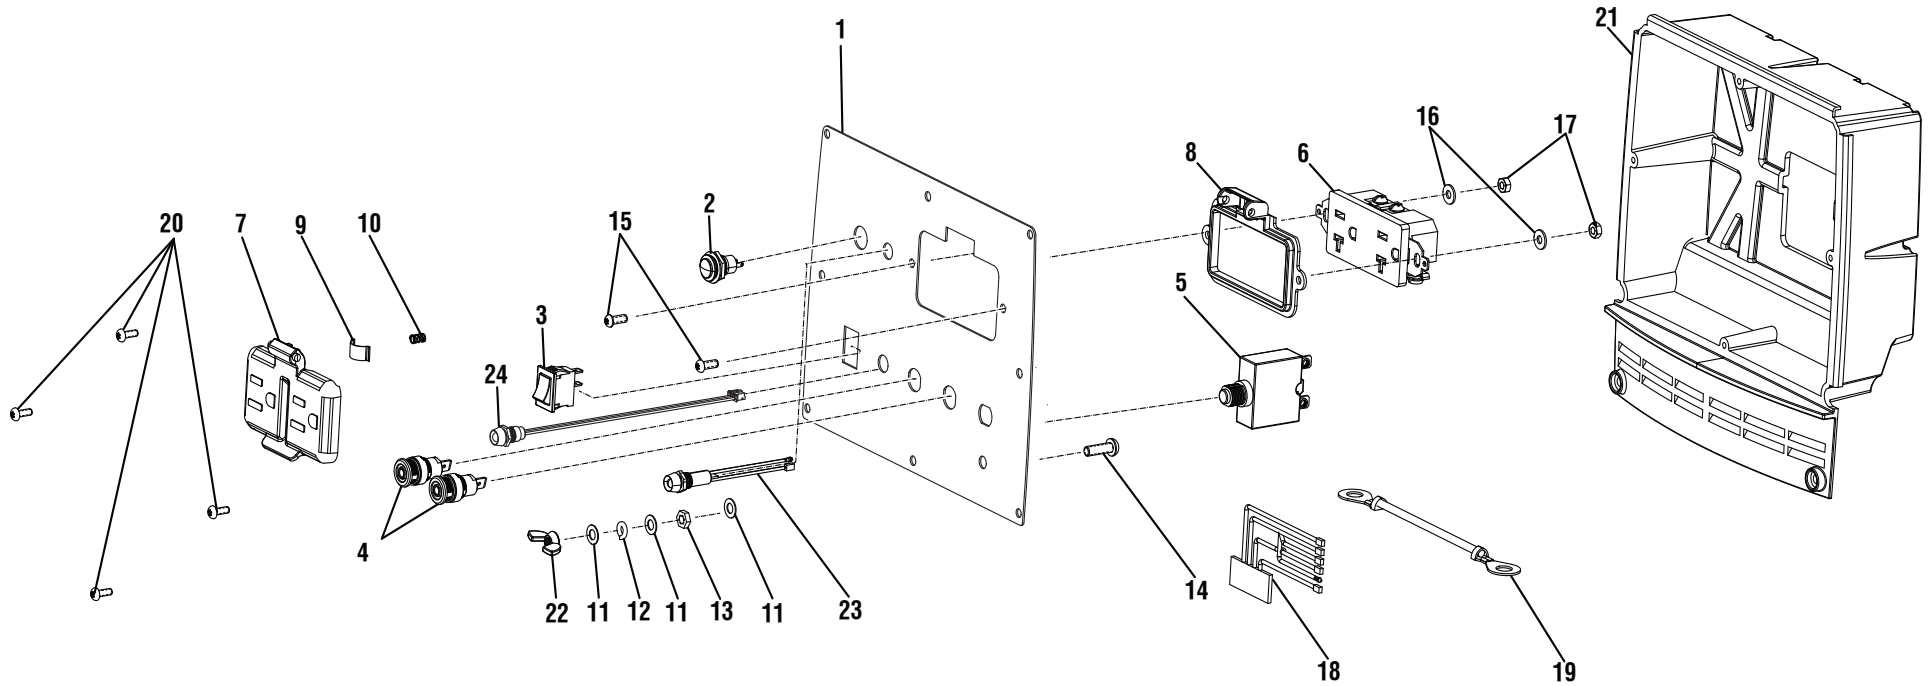

PARTS LIST – FIGURE D

KEY NO.	PART NO.	DESCRIPTION	QTY.
1	638496058	Front Cover	1
2	760945005	Reset Button	1
3	760504016	Auto Idle Switch	1
4	870932002	Connector (Black)	2
5	780350007	Circuit Breaker (20A)	1
6	290400017	120 Volt Duplex Receptacle (20 Amp)	1
7	570412014	Receptacle Cover (Front)	1
8	570412015	Receptacle Cover	1
9	570412012	Clip	1
10	679449001	Compression Spring	1
11	638623005	Flat Washer (OD10 x ID5.3 x 0.5t)	3
12	678343003	Lock Washer (OD9 x ID5 x 1.3t)	1

KEY NO.	PART NO.	DESCRIPTION	QTY.
13	678016008	Hex Nut (M5)	1
14	660976002	Bolt (M5 x 16 mm, Pan Hd.)	1
15	660345025	Bolt (M4 x 10 mm, T15 Torx Hd.)	2
16	690969002	Washer (OD10 x 4.2 x 1t)	2
17	661514002	Hex Nut (M4)	2
18	290514015	Internal Wire Assembly	1
19	290404011	Ground Wire	1
20	660901004	Screw (M6-20 x 0.38 mm, T15 Torx Pan HD.)	4
21	519707020	Electrical Panel Housing	1
22	678016009	Wing Nut (M5)	1
23	270290022	Indicator (Red LED 3.3V-4mA)	1
24	291789002	CO Indicator	1