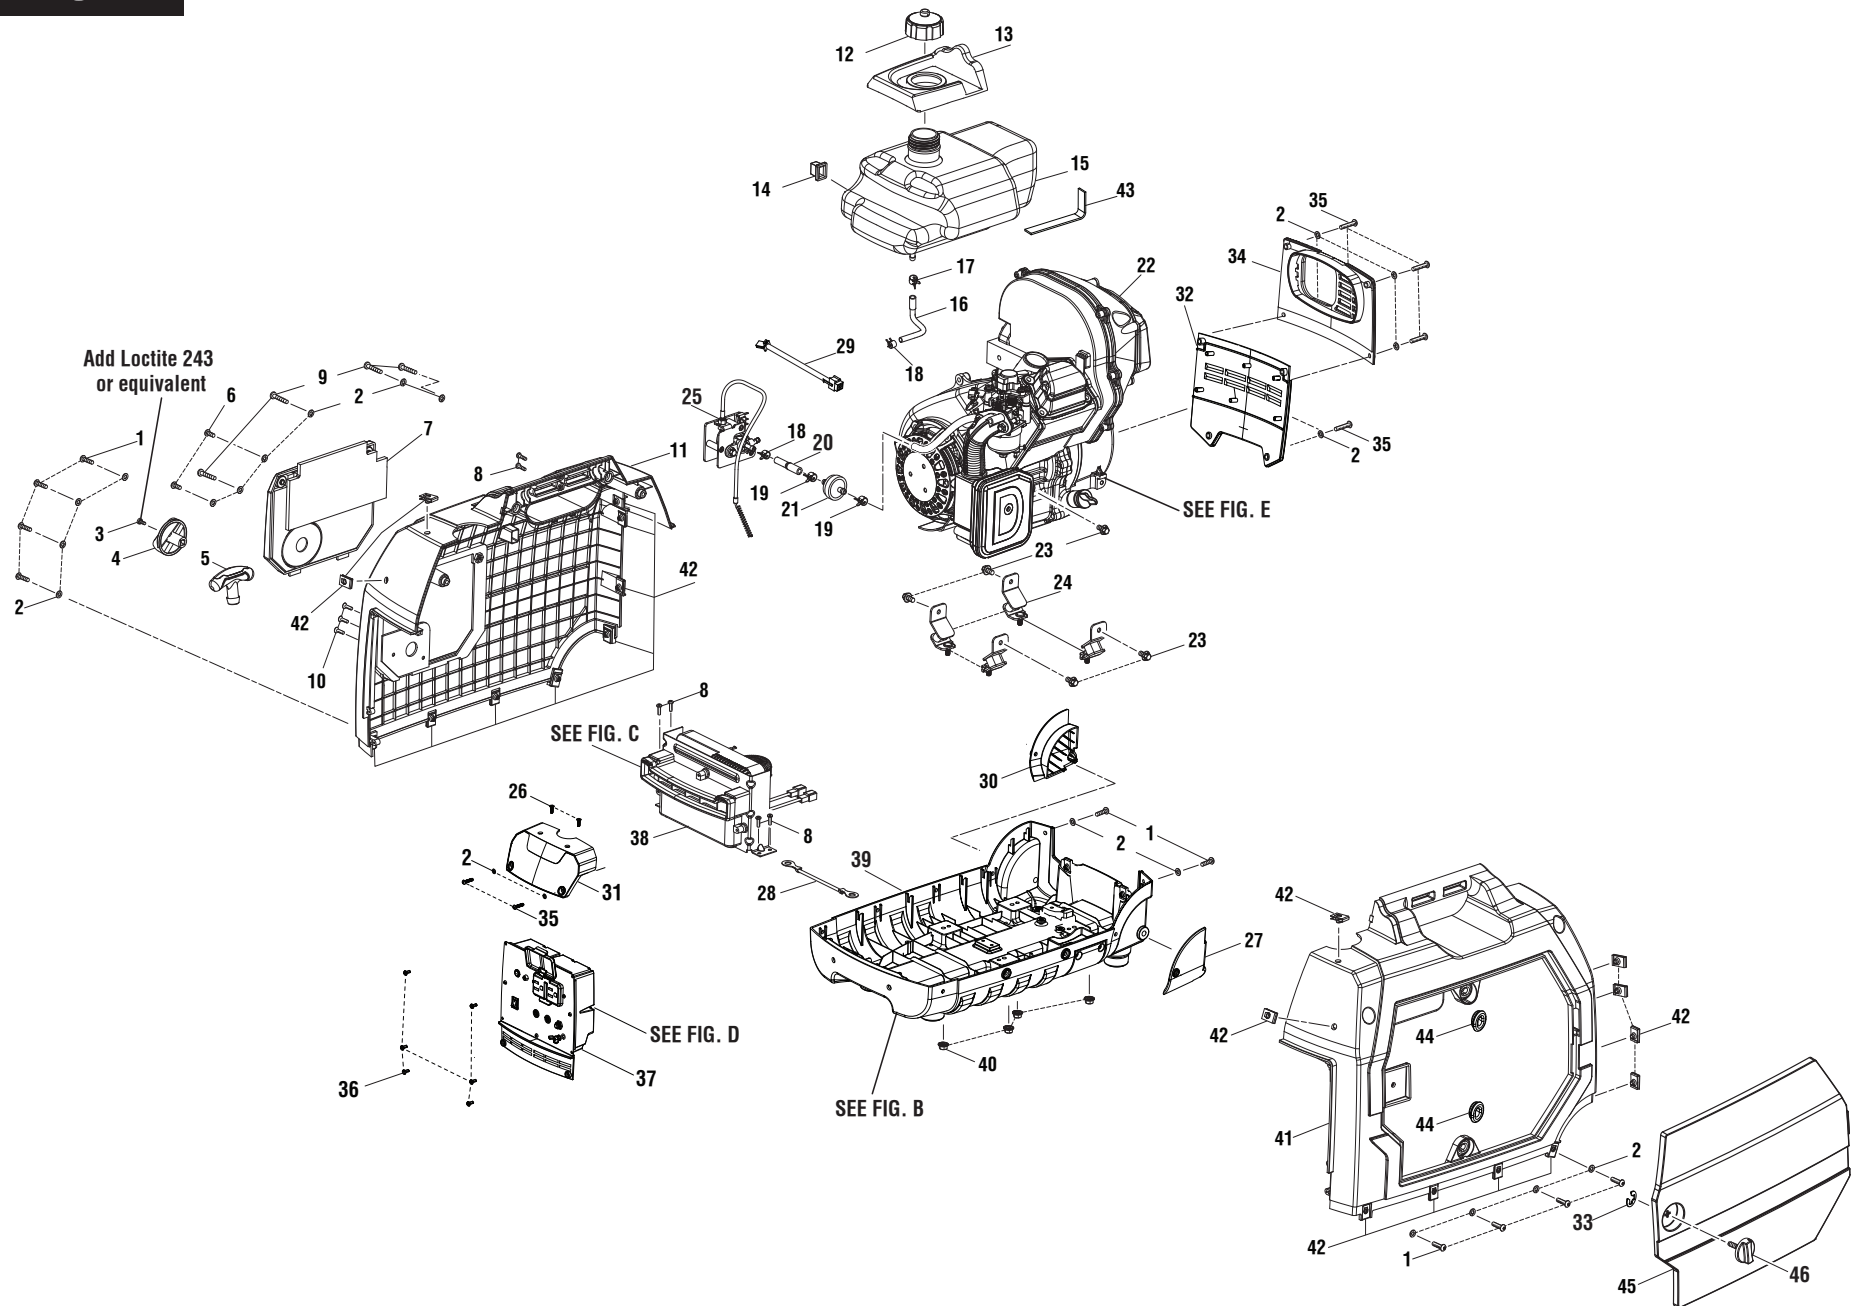

**RYi2022VNM**

**PARTS LIST – FIGURE A**

KEY NO.	PART NO.	DESCRIPTION	QTY.
1	660764010	Screw (M5 x 20 mm, Button Soc. Hd.)	10
2	638128014	Washer (M5.3)	24
3	661346001	Screw (M4 x 10 mm)	1
4	525361008	Control Knob	1
5	524015004	Recoil Handle	1
6	660764007	Screw (M5 x 12 mm, Button Soc. Hd.)	2
7	525297005	Starter Cover Assembly	1
8	660345015	Screw (M4 x 12 mm, T15 Torx Hd.)	6
9	660345018	Screw (M5 x 30 mm, Phillips Hd.)	4
10	661864012	Screw (M4 x 16 mm, Flat Hd.)	3
11	524001021	Left Housing Assembly w/Labels (Inc. Key No. 42)	1
12	519709007	Vented Fuel Cap	1
13	570818005	Overspill Guard	1
14	570356010	Fuel Tank Support	1
15	310711196	Fuel System Assembly (Inc. Key Nos. 14 & 16-18)	1
16	570358170	Fuel Hose (6 mm & 4.5 mm)	1
17	678815015	Clamp (10 mm)	1
18	678409008	Fuel Hose Clamp (3/8 in.)	2
19	678815010	Fuel Hose Clamp (9.5 mm)	2
20	570358171	Fuel Hose (4.5 mm & 6 mm)	1
21	308733008	Fuel Filter	1
22	<b>NOTE A</b>	Engine (See Figure E)	1
23	660975004	Bolt (M6 x 12 mm, Hex Hd.)	5
24	679940011	Engine Isolator (45 Degree)	4
25	310437021	Engine Start/Stop Mechanism Assembly	1

KEY NO.	PART NO.	DESCRIPTION	QTY.
6	660342013	Screw (M5 x 12 mm, Pan Hd.)	2
7	561454006	Isolator Foot	4
8	678012001	Lock Washer	4
9	660975004	Bolt (M6 x 12 mm, Hex Hd.)	4

**PARTS LIST – FIGURE C**

KEY NO.	PART NO.	DESCRIPTION	QTY.
1	570818008	Edge Trim Rubber	1
2	570630006	Rubber Pad	1
3	660836001	Screw (M3 X 8 mm)	3
4	660975004	Bolt (M6 x 12mm, Hex Hd.)	2
5	638494027	Inverter Module Bracket	1