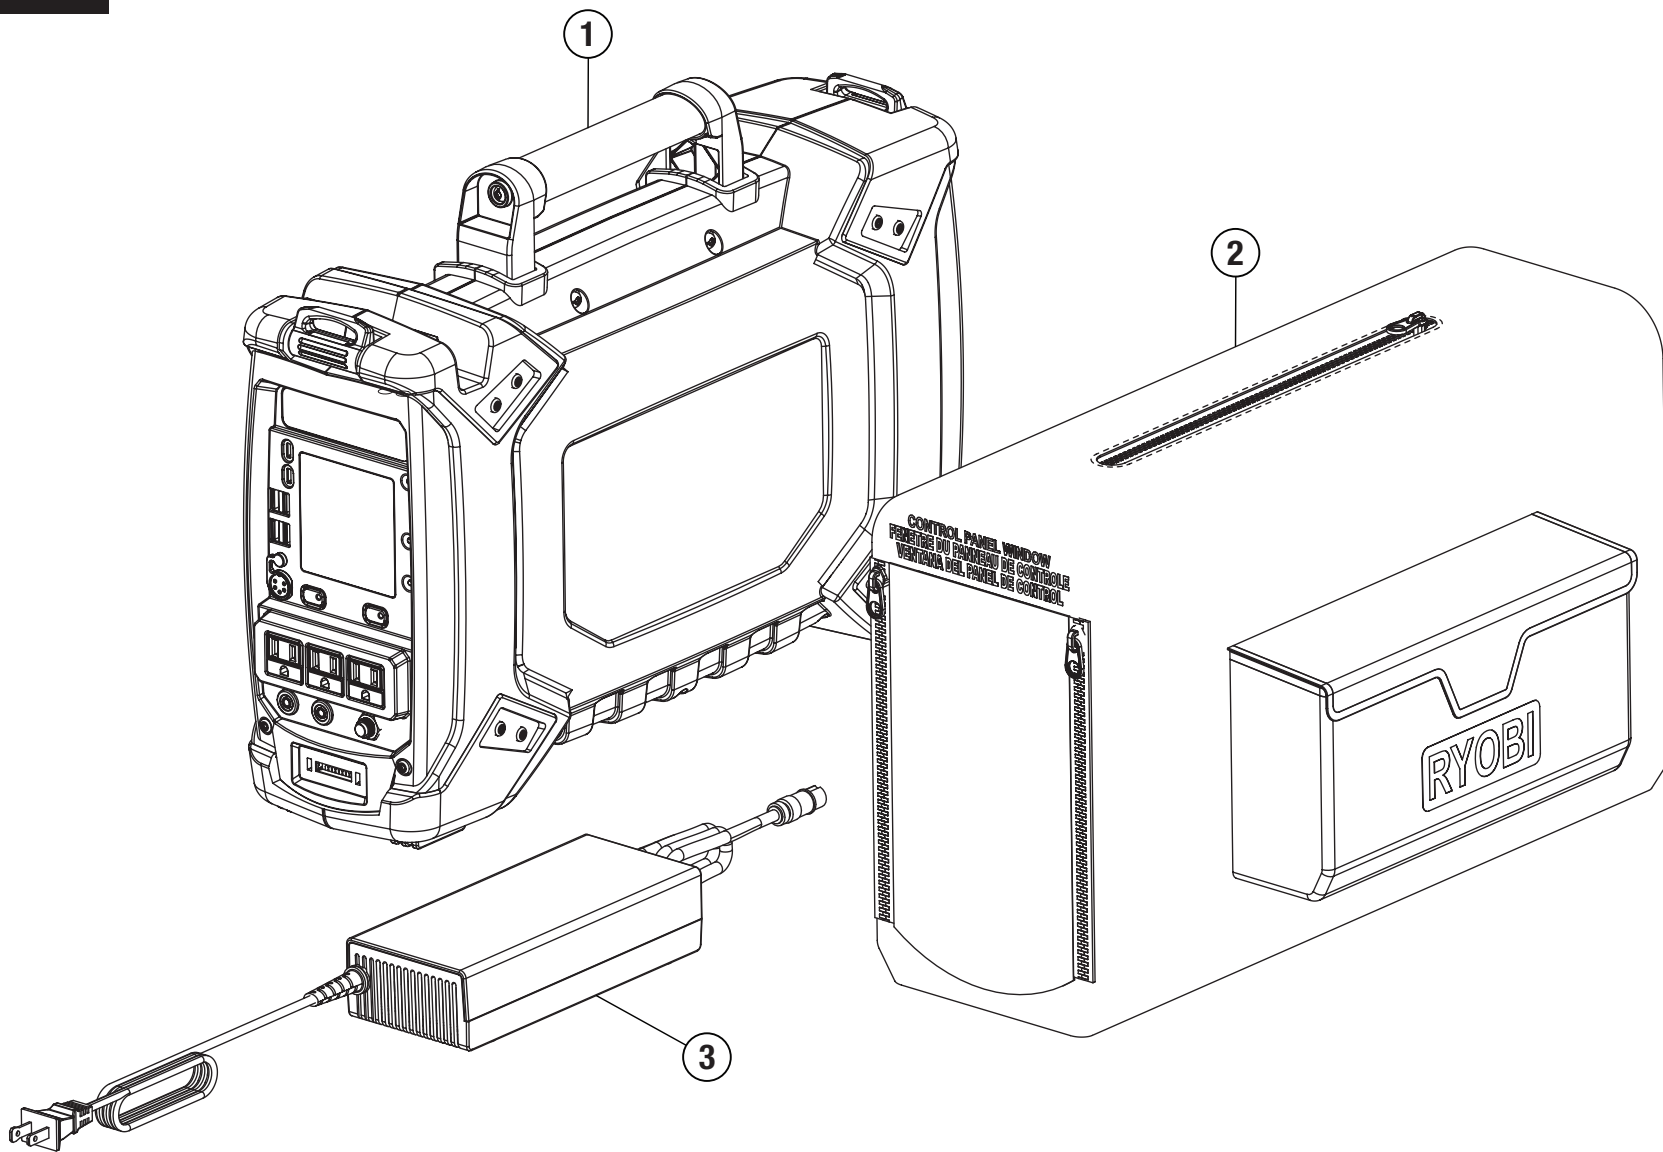

RYi1000VNM

PARTS LIST

KEY NO.	PART NO.	DESCRIPTION	QTY.
1	100930341	RYi1000VNM Unit	1
2	903646003	Protective Cover	1
3	140440001	Charger	1

KEY NO.	PART NO.	DESCRIPTION	QTY.
	Not Shown:		
	995000575	Operator's Manual	1