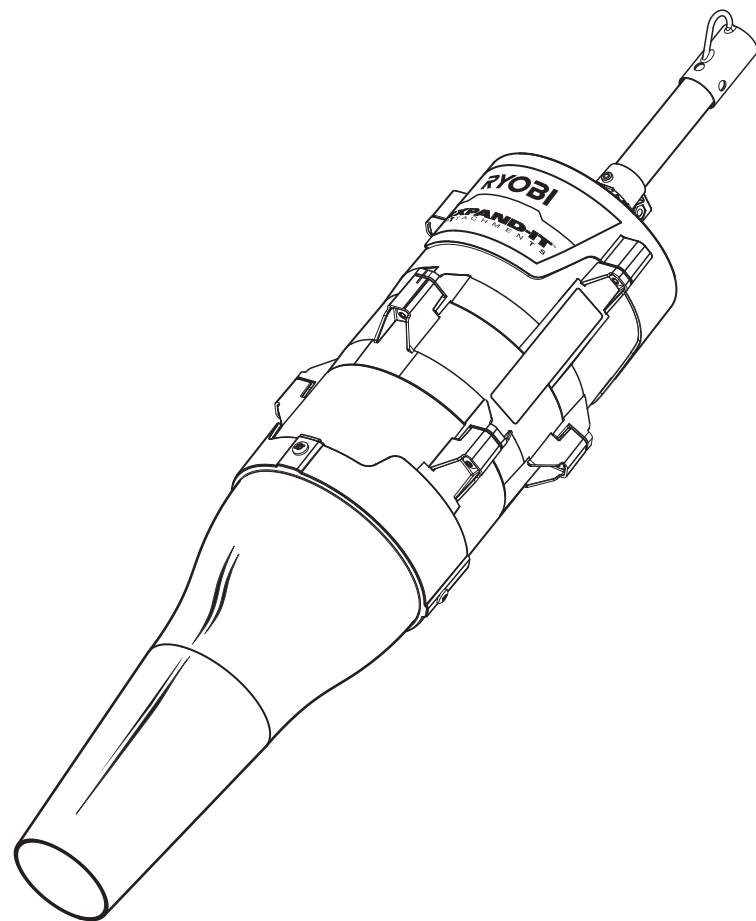

REPAIR SHEET

BRAND		DESCRIPTION
RYOBI		EXPAND-IT Axial Blower Attachment
MODEL NO.	MFG. NO.	
RYAXA22 RYAXA22VNM	090249002 095249101/095249103	

TECHTRONIC INDUSTRIES POWER EQUIPMENT

P.O. Box 1288, Anderson, SC 29622 ■ 1-800-525-2579 ■ www.ryobitools.com

RYAXA22/RYAXA22VNM

PARTS LIST

KEY NO.	PART NO.	DESCRIPTION	QTY.
1	529727002	Axial Stator (Stage One)	1
2	529728002	Axial Stator (Stage Two)	1
3	316454001	Axial Stator (Stage Three, Inc. Key No. 21)	1
4	531249001	Axial Fan (Stage One)	1
5	529731001	Axial Fan (Stage Two)	1
6	529732001	Axial Fan (Stage Three)	1
7	529734001	Reducer Cone	1
8	531918001	Reducer Nozzle	1
9	637311001	Washer (OD18 x ID12.15 x 1.5t)	3
10	635959001	Wave Spring	1
11	690697001	Ball Bearing (6001-ZZ)	2
12	660563001	Screw (M4 x 18 mm, T20 Torx Pan Hd.)	9

KEY NO.	PART NO.	DESCRIPTION	QTY.
13	660629005	Screw (10-14 x 19 mm, T25 Torx Truss Pan Hd. T.F.)	9
14	660621001	Screw (10-14 x 13 mm, T25 Torx Truss Pan Hd. T.F.)	3
15	529735002	Intake	1
16	660697003	Screw (M6 x 12 mm, T27 Torx Pan Hd.)	1
17	678029002	Hex Nut (M6 x 1)	1
18	660925011	Screw (M4 x 8 mm, T20 Torx Pan Hd.)	1
19	308893005	Boom Assembly	1
20	518019004	End Cap	1
21	940657227	Safety Icon Label	1
	Not Shown:		
	991000969	Operator's Manual (960087153)	