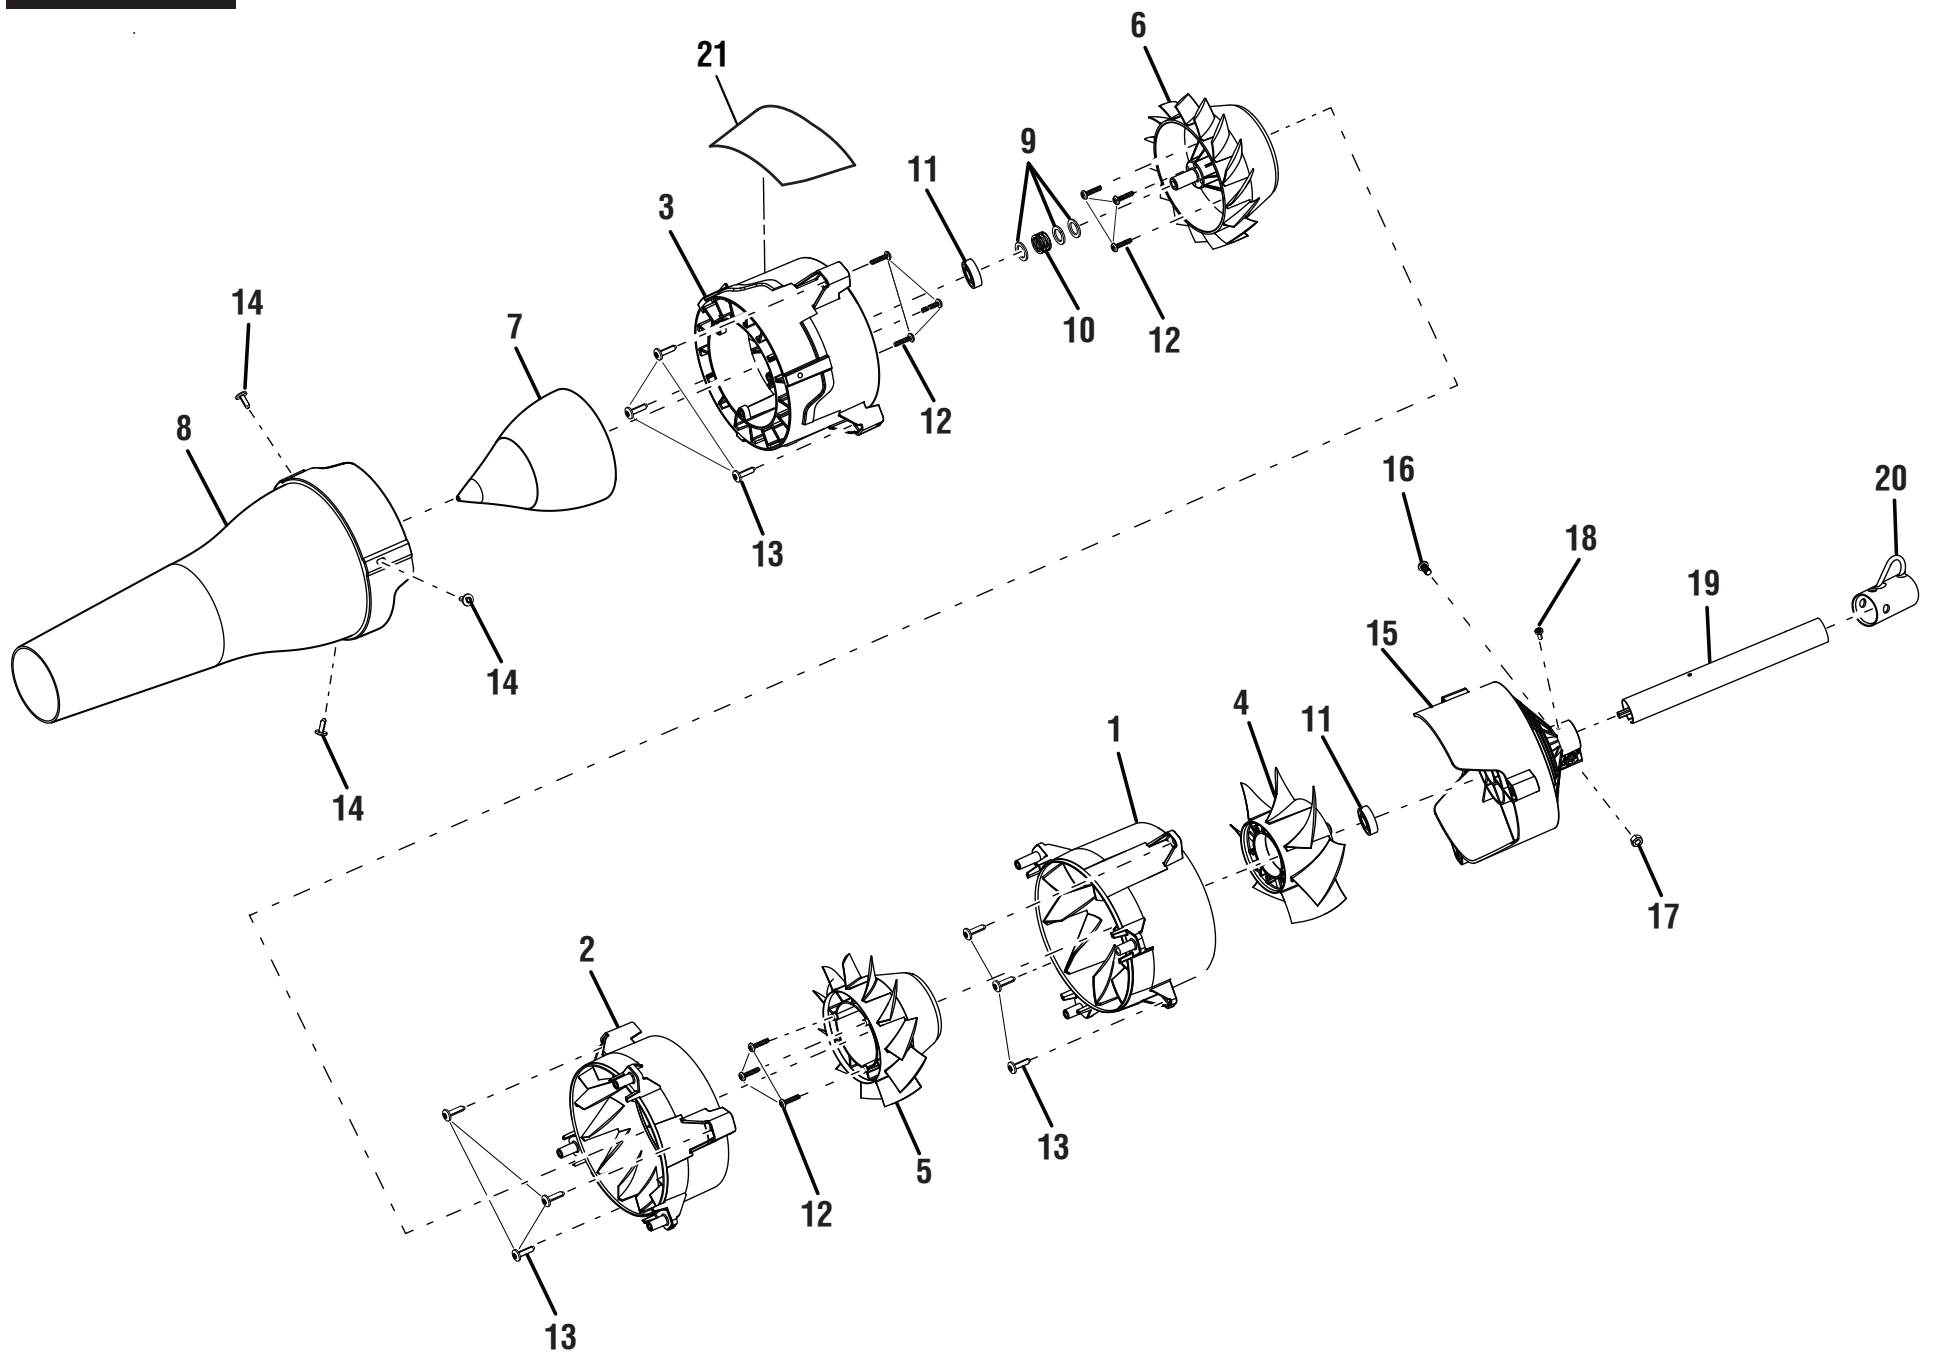

REPAIR SHEET

BRAND		DESCRIPTION
RYOBI		EXPAND-IT Axial Blower Attachment
MODEL NO.	MFG. NO.	
RYAXA22 RYAXA22VNM	090249002 095249101/095249103	

TECHTRONIC INDUSTRIES POWER EQUIPMENT

P.O. Box 1288, Anderson, SC 29622 ■ 1-800-525-2579 ■ www.ryobitools.com

8-10-21 (Rev:04)

The model number and manufacturing location will be found on a label attached to the product. Always mention this information in all communications regarding this product and when ordering parts.

RYAXA22/RYAXA22VNM

PARTS LIST

KEY NO.	PART NO.	DESCRIPTION	QTY.
1	529727002	Axial Stator (Stage One)	1
2	529728002	Axial Stator (Stage Two)	1
3	316454001	Axial Stator (Stage Three, Inc. Key No. 21)	1
4	531249001	Axial Fan (Stage One)	1
5	529731001	Axial Fan (Stage Two)	1
6	529732001	Axial Fan (Stage Three)	1
7	529734001	Reducer Cone	1
8	531918001	Reducer Nozzle	1
9	637311001	Washer (OD18 x ID12.15 x 1.5t)	3
10	635959001	Wave Spring	1
11	690697001	Ball Bearing (6001-ZZ)	2
12	660563001	Screw (M4 x 18 mm, T20 Torx Pan Hd.)	9

KEY NO.	PART NO.	DESCRIPTION	QTY.
13	660629005	Screw (10-14 x 19 mm, T25 Torx Truss Pan Hd. T.F.)	9
14	660621001	Screw (10-14 x 13 mm, T25 Torx Truss Pan Hd. T.F.)	3
15	529735002	Intake	1
16	660697003	Screw (M6 x 12 mm, T27 Torx Pan Hd.)	1
17	678029002	Hex Nut (M6 x 1)	1
18	660925011	Screw (M4 x 8 mm, T20 Torx Pan Hd.)	1
19	308893005	Boom Assembly	1
20	518019004	End Cap	1
21	940657227	Safety Icon Label	1
	Not Shown:		
	991000969	Operator's Manual (960087153)	