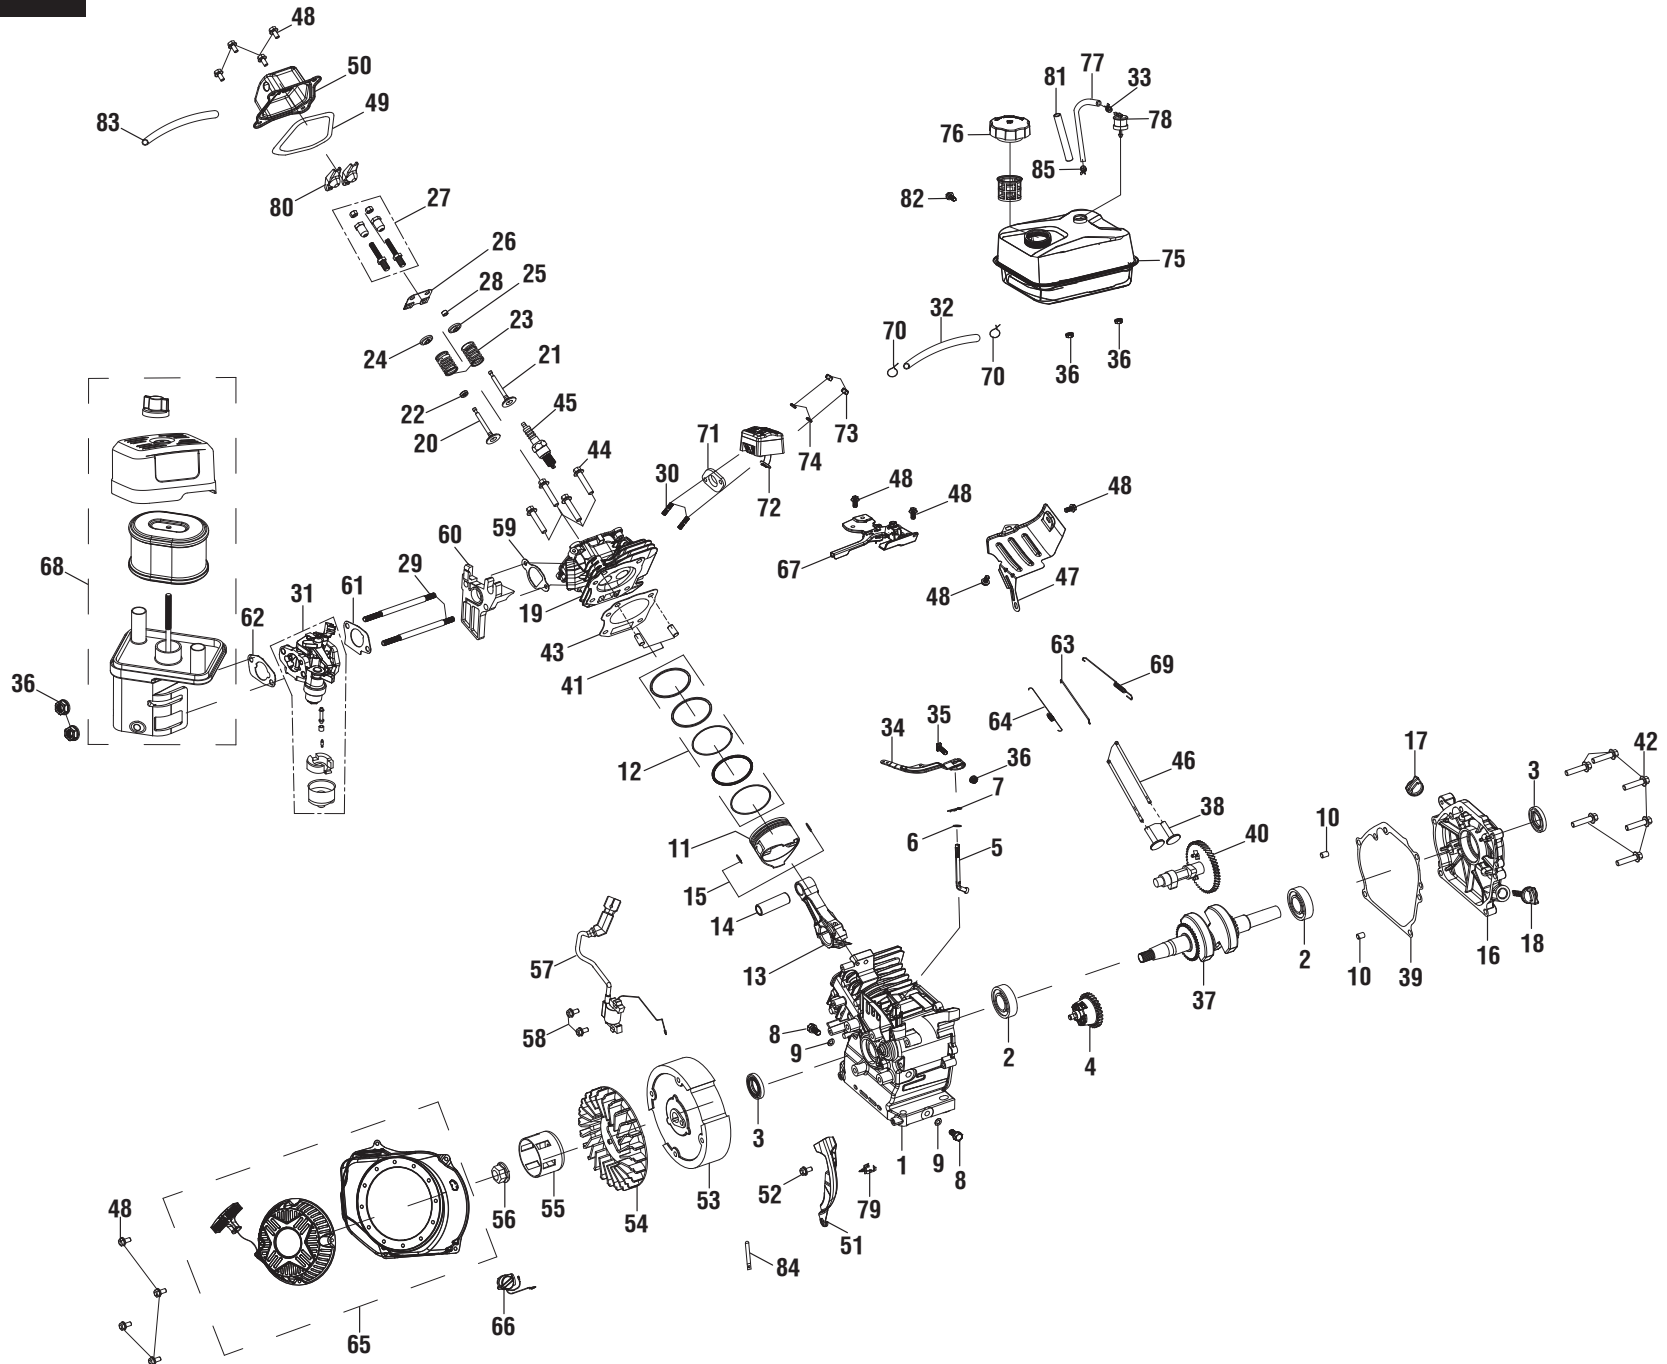

PARTS LIST – FIGURE B

KEY NO.	PART NO.	DESCRIPTION	QTY.
1	099981173001	Crankcase	1
2	099981173002	Ball Bearing	2
3	099981173003	Oil Seal	2
4	099981173004	Governor Assembly	1
5	099981173005	Governor Arm Shaft	1
6	099981173006	Governor Arm Shaft Washer	1
7	099981173007	Lock Pin	1
8	099981173008	Drain Plug Bolt	2
9	099981173009	Drain Plug Washer	2
10	099981173010	Casecover Dowel Pin	2
11	099981173011	Piston	1
12	099981173012	Scraper Ring Set Piston	1
13	099981173013	Connecting Rod Assembly	1
14	099981173014	Piston Pin	1
15	099981173015	Piston Clip	2
16	099981173016	Crankcase Cover Assembly	1
17	099981173017	Oil Plug	1
18	099981173018	Dipstick	1
19	099981173019	Cylinder Head	1
20	099981173020	Intake Valve	1
21	099981173021	Exhaust Valve	1
22	099981173022	Intake Valve Retainer	1
23	099981173023	Valve Spring	2
24	099981173024	Intake Valve Spring Seat	1
25	099981173025	Exhaust Valve Spring Seat	1
26	099981173026	Push Rod Guide Plate	1
27	099981173027	Rocker Arm Bolts	2
28	099981173028	Rotator	1
29	099981173029	Stud Bolt	2
30	099981173030	Stud Bolt	2
31	099981173031	Carburetor Assembly	1
32	099981173032	Fuel Line	1
33	099981173033	Fuel Line Clip	1
34	099981173034	Governor Arm	1
35	099981173035	Governor Arm Bolt	1
36	099981173036	Nut (M6)	5
37	099981173037	Crankshaft Assembly	1
38	099981173038	Valve Lifter	2
39	099981173039	Casecover Packing	1
40	099981173040	Camshaft Assembly	1
41	099981173041	Dowel Pin	2
42	099981173042	Bolt (M8 x 30 mm)	6
43	099981173043	Cylinder Head Gasket	1

KEY NO.	PART NO.	DESCRIPTION	QTY.
44	099981173044	Bolt (M8 x 60 mm)	4
45	099981174001	Spark Plug	1
46	099981173046	Push Rod	2
47	099981174002	Shroud	1
48	099981173048	Bolt (M6 x 12 mm)	12
49	099981173049	Headcover Packing	1
50	099981173050	Cylinder Head Cover Comp.	1
51	099981173051	Wind Shiel Comp.	1
52	099981173052	Bolt (M6 x 20 mm)	1
53	099981173053	Flywheel Assembly	1
54	099981173054	Recoil Starter Fan	1
55	099981173055	Starter Pulley	1
56	099981173056	Nut	1
57	099981174003	Ignition Coil Assembly	1
58	099981173058	Bolt (M6 x 25 mm)	2
59	099981173059	Intake Packing	1
60	099981173060	Carburetor Insulator	1
61	099981173061	Carburetor Packing	1
62	099981173062	Empty Filter Gasket	1
63	099981173063	Governor Rod	1
64	099981173064	Throttle Return Spring	1
65	099981174004	Recoil Starter Assembly	1
66	099981173066	Switch Assembly	1
67	099981173067	Upper Shroud Assembly	1
68	099981173068	Air Cleaner Assembly	1
69	099981173069	Governor Spring	1
70	099981173070	Fuel Line Clip	2
71	099981173071	Exhaust Packing	1
72	099981173072	Muffler Comp	1
73	099981173073	Nut (M8)	2
74	099981173074	Spring Washer	2
75	099981173075	Fuel Tank Assembly	1
76	099981173076	The Cap	1
77	099981174005	Connecting Pipe	1
78	099981173078	Manual Choke Assembly	1
79	099981173079	Clip	1
80	099981173080	Rocker Arm	2
81	099981173081	Ventilation Tube Protector	1
82	099981173082	Bolt (M6 x 28 mm)	1
83	099981173083	Breather Tube	1
84	099981173084	Wire Harness Clip	1
85	099981173085	Fuel Line Clip (9.5)	1