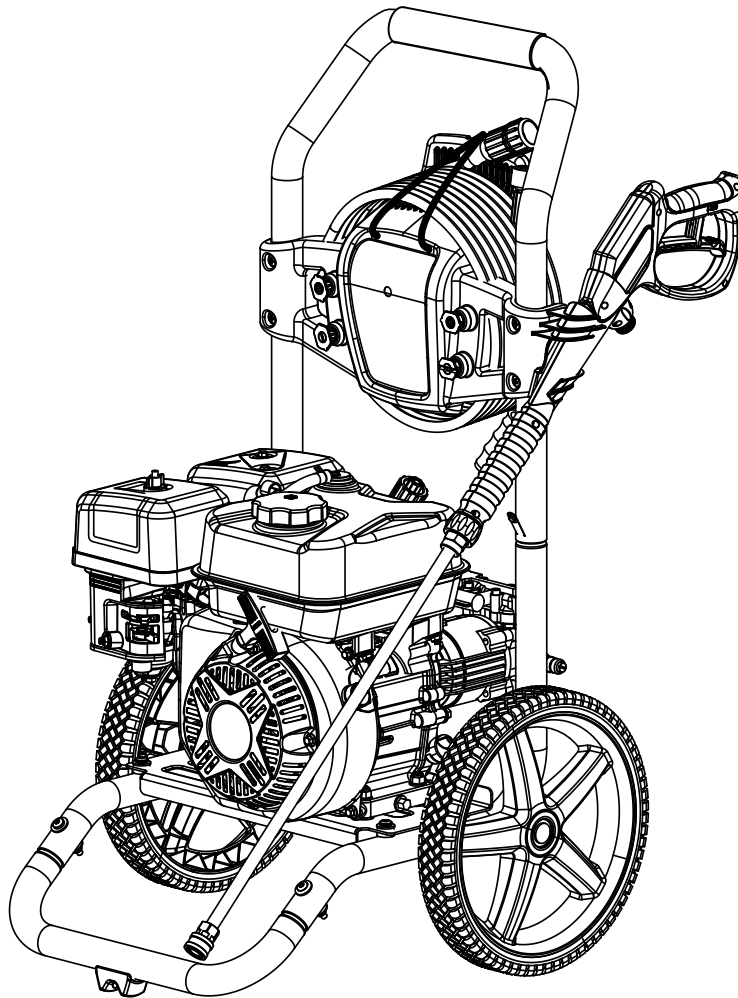

REPLACEMENT PARTS LIST

BRAND RYOBI		DESCRIPTION 2900 PSI Pressure Washer
MODEL NO. RY802925	MFG. NO. 095079510	

TTI OUTDOOR POWER EQUIPMENT, INC.

P.O. Box 1288, Anderson, SC 29622 ■ 1-800-525-2579 ■ www.ryobitools.com

PARTS LIST — FIGURE A

KEY NO.	PART NO.	DESCRIPTION	QTY.
1	678041007	Output Shaft Key	1
2	678774002	Flange Nut (M8)	4
3	678169004	Thermal Release Valve	1
4	308697028	0 Degree Nozzle	1
5	308700028	40 Degree Nozzle	1
6	308699028	25 Degree Nozzle	1
7	308706011	Soap Nozzle	1
8	570742072	O-Ring (OD9.5 x ID2.65)	1
9	661503015	Screw (M6 x 48 mm, Torx Hd.)	2
10	638128004	Washer (1/4 in.)	9
11	678610006	Lock Nut (M6)	6
12	638662053	Engine Mounting Plate	1
13	See Figure B	Engine	1
14	660739002	Bolt (5/16-24 x 23 mm, Hex Soc. Hd.)	4
15	308451090	Wheel	2
16	519314001	Funnel	1
17	678899006	Axle Ring Clip	2
18	620599034	Axle	2
19	638275002	Washer (1/2 in.)	2
20	661834008	Screw (M6 x 48 mm, Phillips But. Hd.)	4
21	308638092	Handle Assembly	1
22	308506014	Wand	1
23	308760085	Trigger Handle Assembly	1
24	310703046	Frame Assembly	2
25	310742040	Front Frame Assembly (Inc. Key No. 33)	1
26	308835120	Hose	1
27	518790049	Plastic Hose & Nozzle	1
28	314961010	Pump (Inc. Key Nos. 57-62)	1
29	661505005	Bolt (M8 x 36 mm)	4
30	561399003	Chemical Siphon Tube	1
31	660224009	Screw (M6 x 25 mm, T-30 Torx Pan Hd.)	5
32	308103015	Chemical Siphon Filter	1
33	561307007	Rubber Foot	1
34	518952001	Bead	1