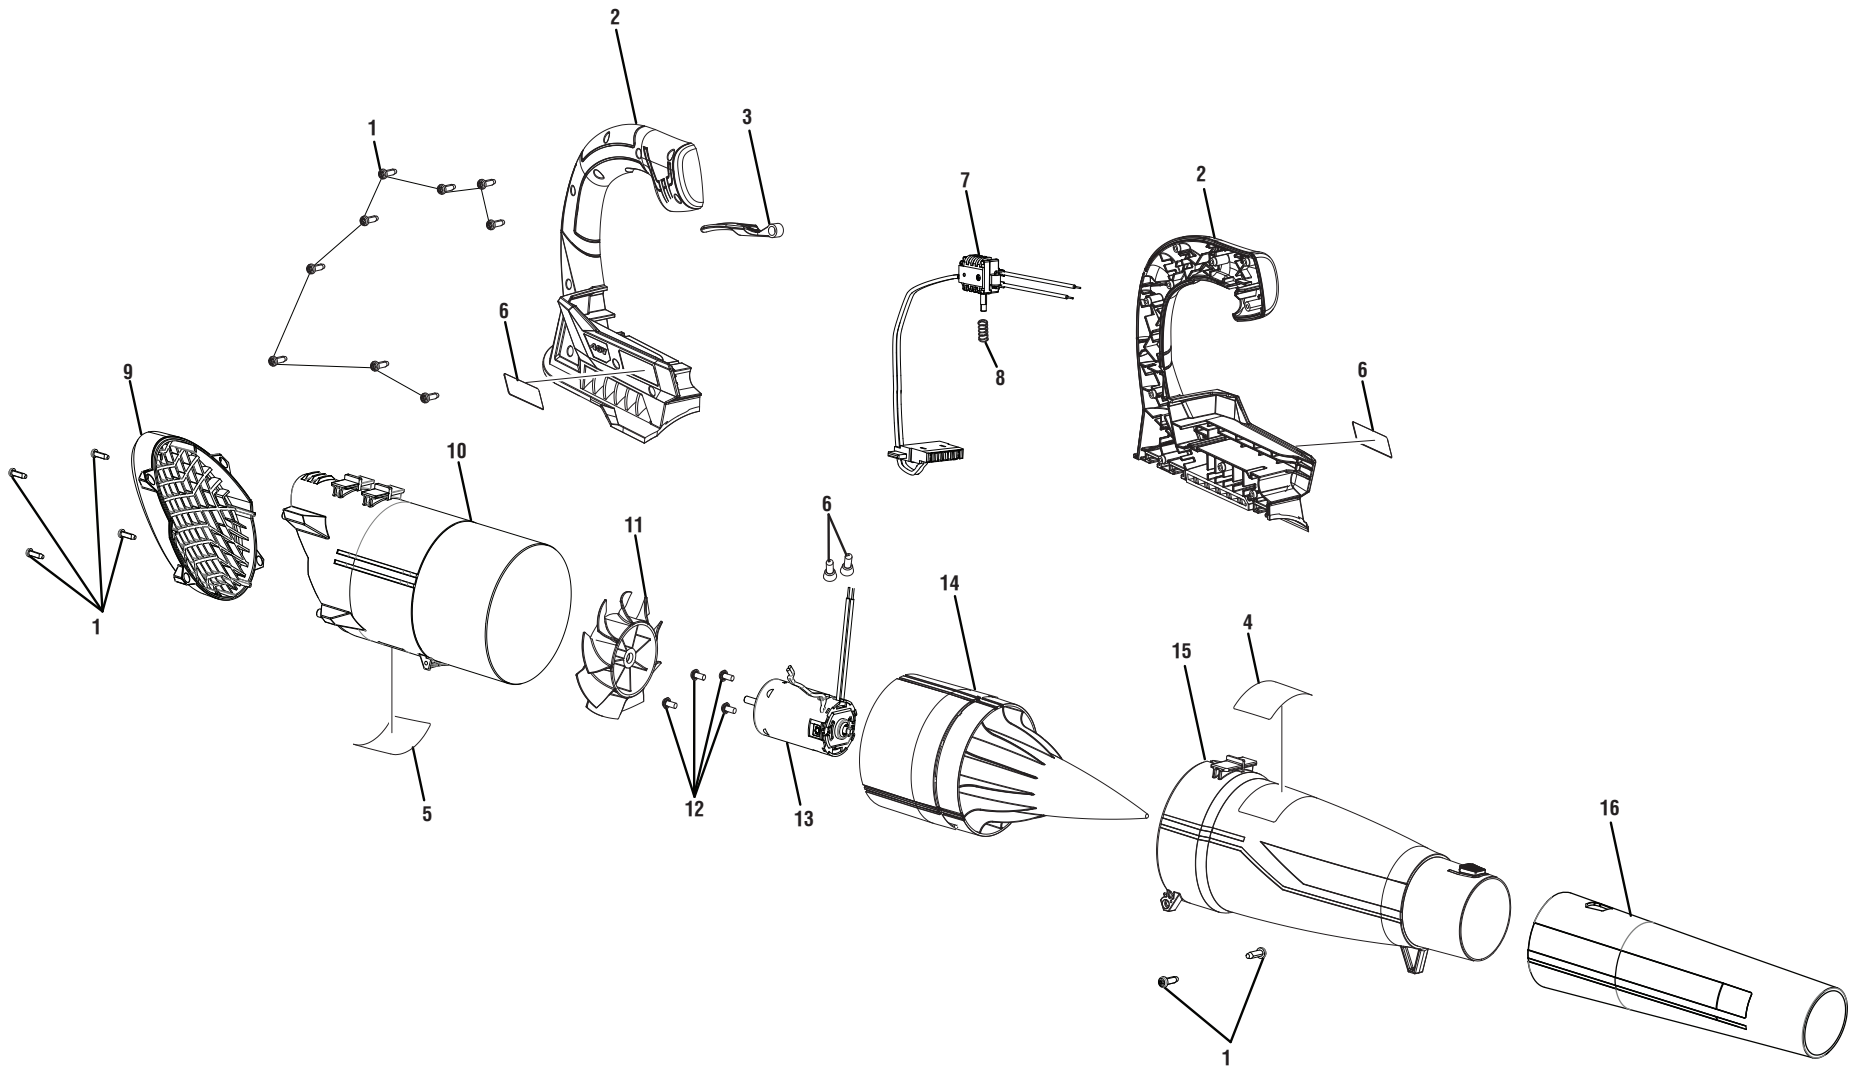

REPAIR SHEET

BRAND		DESCRIPTION
RYOBI		
MODEL NO.	MFG. NO.	
RY40402	107966001	40 Volt Blower
RY40402VN	107966014	
RY40402VNM	107966101	

TTI OUTDOOR POWER EQUIPMENT, INC.

P.O. Box 1288, Anderson, SC 29622 ■ 1-800-525-2579 ■ www.ryobitools.com

3-15-22 (Rev:08)

The model number and manufacturing location will be found on a label attached to the product. Always mention this information in all communications regarding this product and when ordering parts.

RY40402/RV40402VN/RV40402VNM

PARTS LIST

KEY NO.	PART NO.	DESCRIPTION	QTY.
1	661817001	Screw (M4 x 14 mm, T15 Torx Pan Hd.)	16
2	311220001	Handle Assembly (Inc. Key No. 6)	1
3	525552001	Switch Trigger	1
4	940999144	Icon Warning Label	1
5	940979005	Data Label (RY40402)	1
	941588338	Data Label (RY40402VN)	1
	941588592	Data Label (RY40402VNM)	1
6	940705207	Logo Label (Left/Right)	2
7	270504001	Switch Assembly	1
8	679973002	Trigger Spring	1
9	526489001	Inlet Housing Cover	1

KEY NO.	PART NO.	DESCRIPTION	QTY.
10	205369001	Inlet Housing Assembly (Inc. Key No. 5, RY40402)	1
	205159002	Inlet Housing Assembly (Inc. Key No. 5, RY40402VNM)	1
11	526058001	Fan	1
12	660502002	Screw (M5 x 11 mm, Pan Hd.)	4
13	741956002	Motor	1
14	311221001	Housing Assembly	1
15	526055001	Blower Housing Outlet (Inc. Key No. 4)	1
16	526063001	Blower Tube	1
	Not Shown:		
	990000700	Operator's Manual	