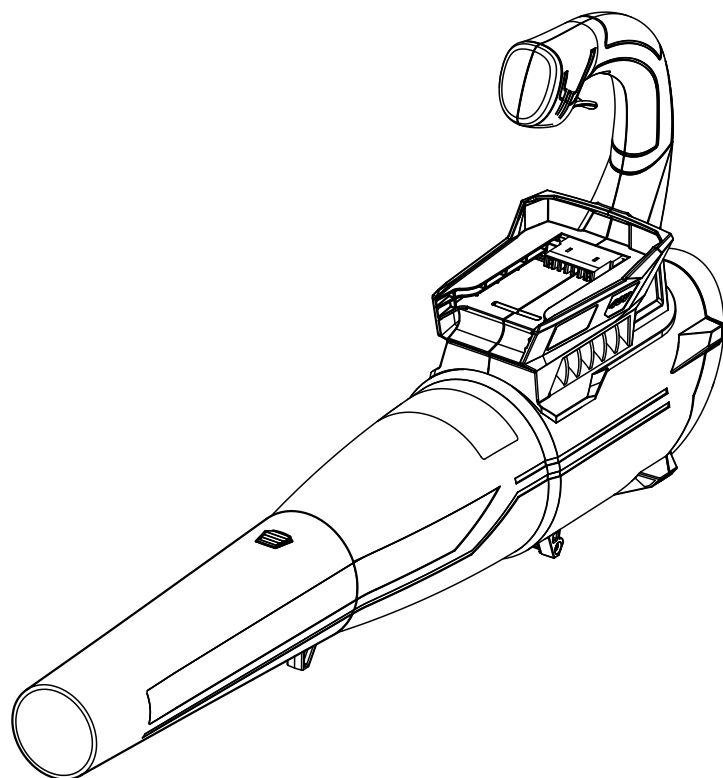

REPAIR SHEET

BRAND		DESCRIPTION
RYOBI		
MODEL NO.	MFG. NO.	
RY40402	107966001	40 Volt Blower
RY40402VN	107966014	
RY40402VNM	107966101	

TTI OUTDOOR POWER EQUIPMENT, INC.

P.O. Box 1288, Anderson, SC 29622 ■ 1-800-525-2579 ■ www.ryobitools.com

RY40402/RV40402VN/RV40402VNM

PARTS LIST

KEY NO.	PART NO.	DESCRIPTION	QTY.
1	661817001	Screw (M4 x 14 mm, T15 Torx Pan Hd.)	16
2	311220001	Handle Assembly (Inc. Key No. 6)	1
3	525552001	Switch Trigger	1
4	940999144	Icon Warning Label	1
5	940979005	Data Label (RY40402)	1
	941588338	Data Label (RY40402VN)	1
	941588592	Data Label (RY40402VNM)	1
6	940705207	Logo Label (Left/Right)	2
7	270504001	Switch Assembly	1
8	679973002	Trigger Spring	1
9	526489001	Inlet Housing Cover	1