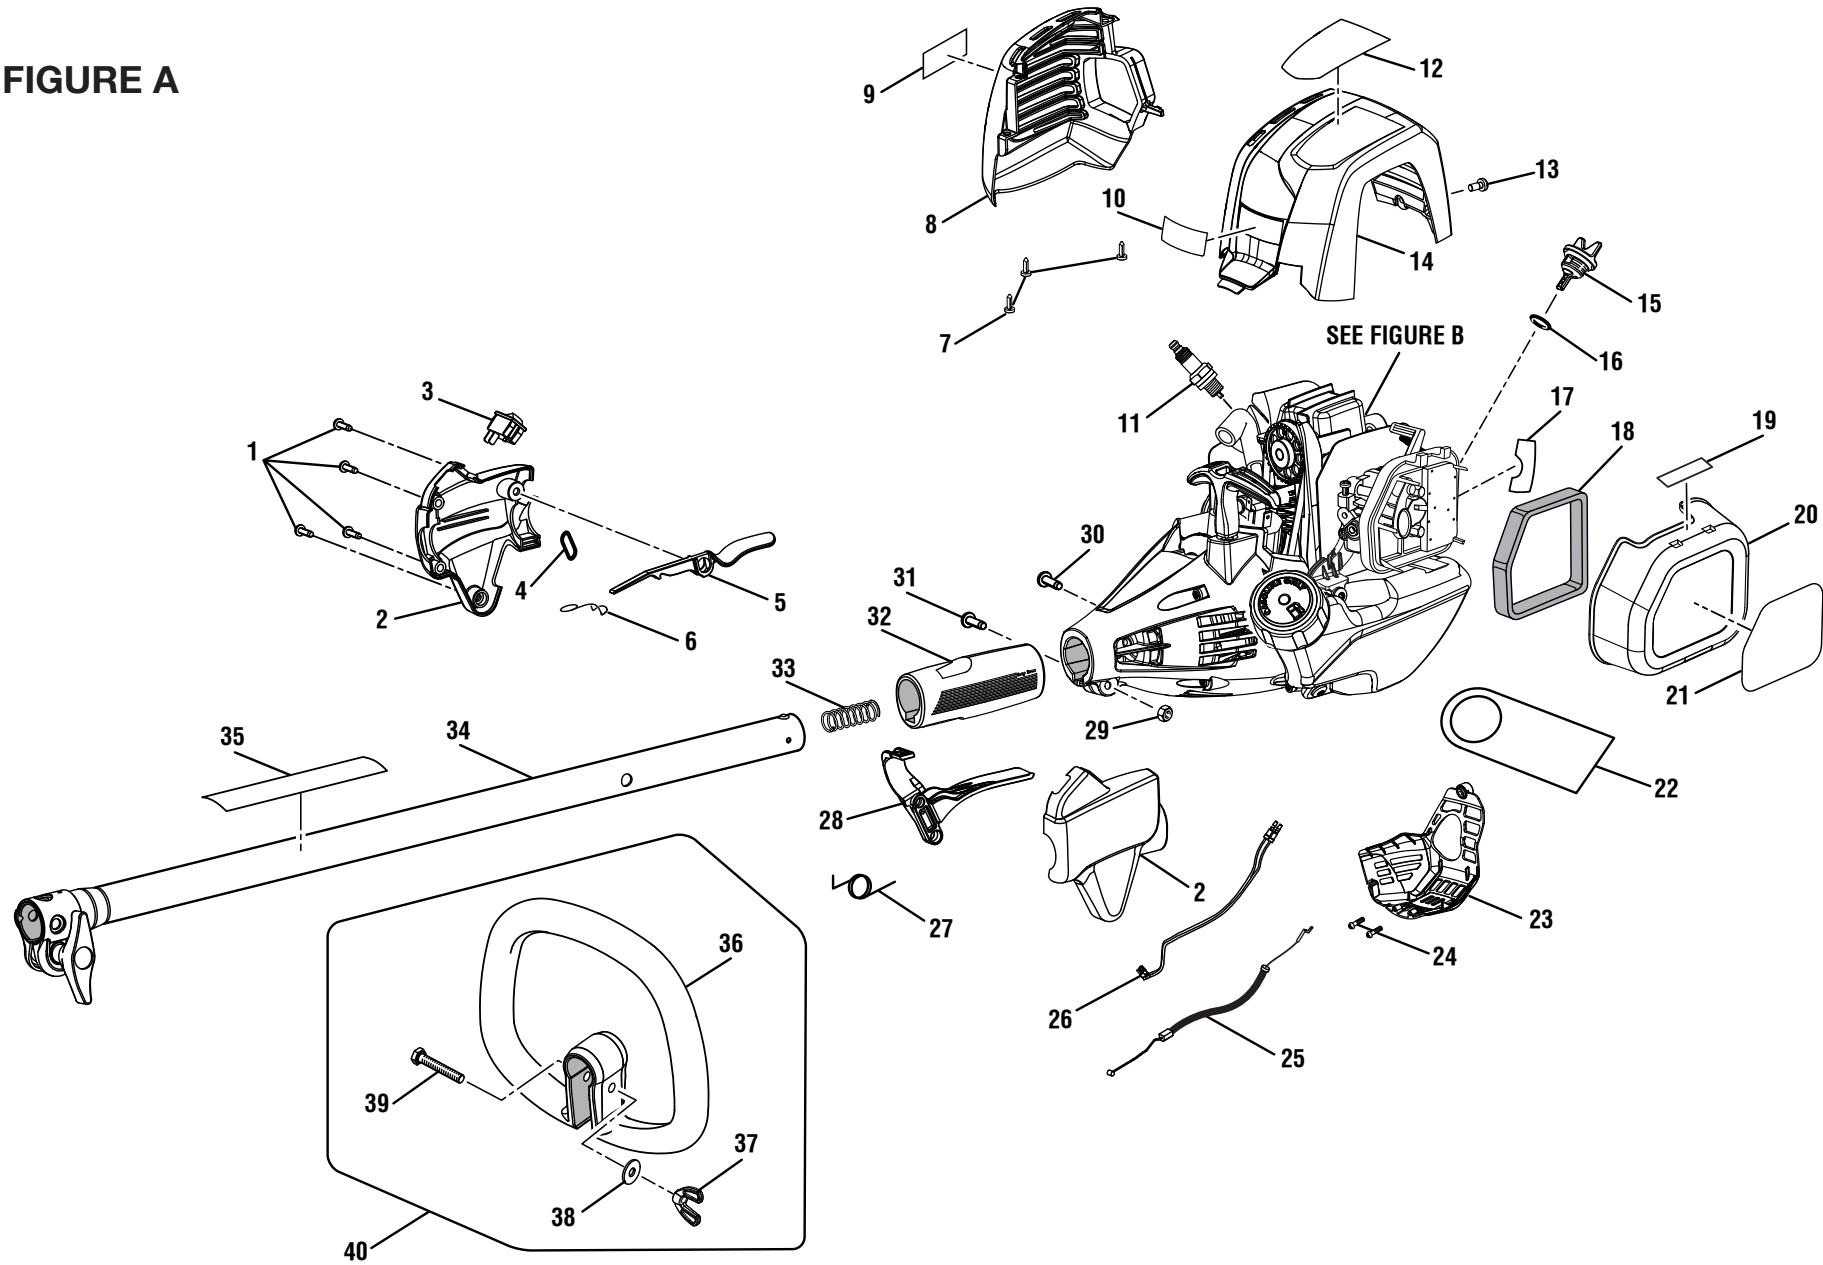

RYOBI
30cc POWER HEAD
MODEL NUMBER RY34006
REPAIR SHEET

RYOBI 30cc POWER HEAD — MODEL NO. RY34006

FIGURE A

RYOBI 30cc POWER HEAD — MODEL NO. RY34006

FIGURE B

PARTS LIST (FIGURE B)

KEY NO.	PART NUMBER	DESCRIPTION	QTY	KEY NO.	PART NUMBER	DESCRIPTION	QTY
1	525485001	Starter Grip.....	1	25	570710015	Breather Hose (120 mm)	1
2	900849002	Starter Rope	1	26	308826002	Check Valve.....	3
3	660466001	Screw (M4 x 18 mm, T20 Torx Soc. Hd.).....	4	27	901666003	Shield Sleeve (M6 x 50 mm).....	1
4	660970001	Screw (M4 x 16 mm, T20 Torx Soc. Hd.).....	4	28	570710002	Breather Hose (24 mm)	2
5	310304001	Starter Housing Assembly.....	1	29	570710003	Breather Hose (34 mm, Crankcase)	1
6	300960002	Clutch Assembly	1	30	901657003	Heat Dam Gasket	1
7	638090001	Washer (ID9.63 x OD50.75 x 1.10t)	1	31	525030001	Air Baffle	1
8	638284002	Spacer	1	32	525031001	Heat Dam	1
9	310305001	Starter Housing Assembly.....	1	33	660629003	Screw (M5 x 23 mm, T25 Torx Pan Hd.).....	2
10	660968001	Screw (M4 x 19 mm, T20 Torx Pan Hd.).....	2	34	900809013	Heat Shield w/Gasket (Carburetor)	1
11	309263002	Ignition Module.....	1	35	309375002	Carburetor	1
12	650017001	Washer (ID9.75 x OD20 x 1.6t).....	1	36	570710004	Breather Hose (50 mm)	1
13	309011001	Flywheel Assembly	1	37	308398005	Air Box Base.....	1
14	661143001	Screw (M5 x 38 mm, T25 Torx Truss Hd.)	2	38	660454015	Screw (M5 x 44 mm, T20 Torx Hd.).....	2
15	660347001	Cap Screw (M5 x 50 mm, T25 Torx Soc. Hd.).....	1	39	309962012	Short Block Assembly	1
16	678343001	Lock Washer (ID5.1 x OD9 x 1.3t)	3	40	660925003	Screw (M4 x 12 mm, T20 Torx Hd.).....	9
17	309324001	Muffler Assembly.....	1	41	518924003	Oil Pan.....	1
18	901702002	Muffler Gasket	1	42	570709002	Oil Pan Gasket.....	1
19	660780002	Screw (M4 x 27 mm, T20 Torx Truss Hd.)	1	43	300759005	Fuel Filter.....	1
20	570400002	O-Ring	1	44	310816006	Fuel Cap	1
21	638692001	Cam Cover	1	45	310585012	Fuel Tank w/Cap (Inc. Key Nos. 43-44).....	1
22	901705001	Cam Cover Gasket.....	1	46	660970002	Shoulder Screw (M4 x 14 mm, T25 Torx Truss Hd.).....	2
23	678850001	Wire Clamp.....	1	47	526450001	Throttle Cable Guide	1
24	570401001	Breather Fitting.....	1	48	660970008	Shoulder Screw (M4 x 19 mm, T25 Torx Truss Hd.).....	1