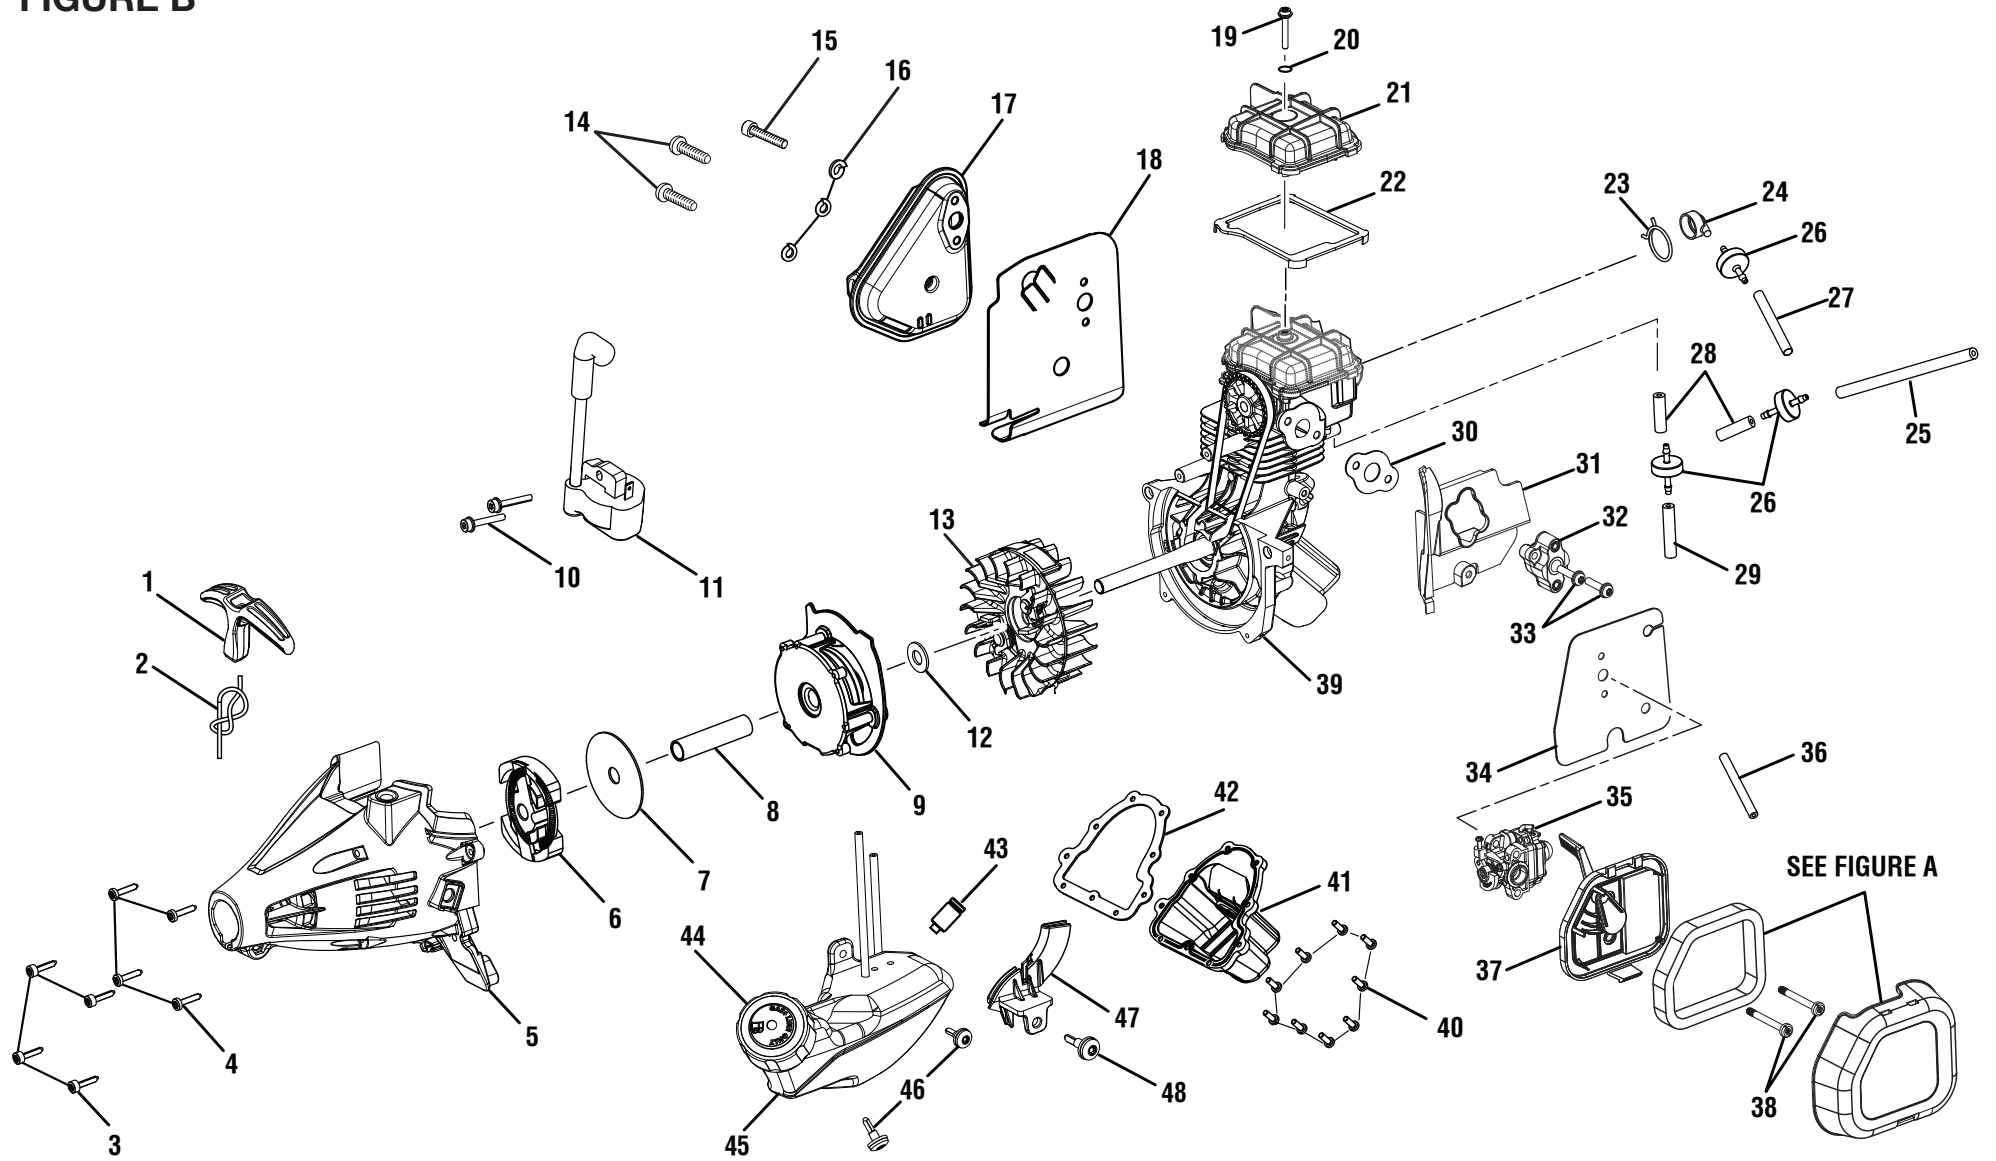

RYOBI
30cc POWER HEAD
MODEL NUMBER RY34006
REPAIR SHEET

RYOBI 30cc POWER HEAD — MODEL NO. RY34006

FIGURE A

RYOBI 30cc POWER HEAD — MODEL NO. RY34006

FIGURE B

PARTS LIST (FIGURE B)

KEY NO.	PART NUMBER	DESCRIPTION	QTY	KEY NO.	PART NUMBER	DESCRIPTION	QTY
1	525485001	Starter Grip.....	1	25	570710015	Breather Hose (120 mm)	1
2	900849002	Starter Rope	1	26	308826002	Check Valve.....	3
3	660466001	Screw (M4 x 18 mm, T20 Torx Soc. Hd.).....	4	27	901666003	Shield Sleeve (M6 x 50 mm).....	1
4	660970001	Screw (M4 x 16 mm, T20 Torx Soc. Hd.).....	4	28	570710002	Breather Hose (24 mm)	2
5	310304001	Starter Housing Assembly.....	1	29	570710003	Breather Hose (34 mm, Crankcase)	1
6	300960002	Clutch Assembly	1	30	901657003	Heat Dam Gasket	1
7	638090001	Washer (ID9.63 x OD50.75 x 1.10t)	1	31	525030001	Air Baffle	1
8	638284002	Spacer	1	32	525031001	Heat Dam	1
9	310305001	Starter Housing Assembly.....	1	33	660629003	Screw (M5 x 23 mm, T25 Torx Pan Hd.).....	2
10	660968001	Screw (M4 x 19 mm, T20 Torx Pan Hd.).....	2	34	900809013	Heat Shield w/Gasket (Carburetor)	1
11	309263002	Ignition Module.....	1	35	309375002	Carburetor	1
12	650017001	Washer (ID9.75 x OD20 x 1.6t).....	1	36	570710004	Breather Hose (50 mm)	1
13	309011001	Flywheel Assembly	1	37	308398005	Air Box Base.....	1
14	661143001	Screw (M5 x 38 mm, T25 Torx Truss Hd.)	2	38	660454015	Screw (M5 x 44 mm, T20 Torx Hd.).....	2
15	660347001	Cap Screw (M5 x 50 mm, T25 Torx Soc. Hd.).....	1	39	309962012	Short Block Assembly	1
16	678343001	Lock Washer (ID5.1 x OD9 x 1.3t)	3	40	660925003	Screw (M4 x 12 mm, T20 Torx Hd.).....	9
17	309324001	Muffler Assembly.....	1	41	518924003	Oil Pan.....	1
18	901702002	Muffler Gasket	1	42	570709002	Oil Pan Gasket.....	1
19	660780002	Screw (M4 x 27 mm, T20 Torx Truss Hd.)	1	43	300759005	Fuel Filter.....	1
20	570400002	O-Ring	1	44	310816006	Fuel Cap	1
21	638692001	Cam Cover	1	45	310585012	Fuel Tank w/Cap (Inc. Key Nos. 43-44).....	1
22	901705001	Cam Cover Gasket.....	1	46	660970002	Shoulder Screw (M4 x 14 mm, T25 Torx Truss Hd.).....	2
23	678850001	Wire Clamp.....	1	47	526450001	Throttle Cable Guide	1
24	570401001	Breather Fitting.....	1	48	660970008	Shoulder Screw (M4 x 19 mm, T25 Torx Truss Hd.).....	1