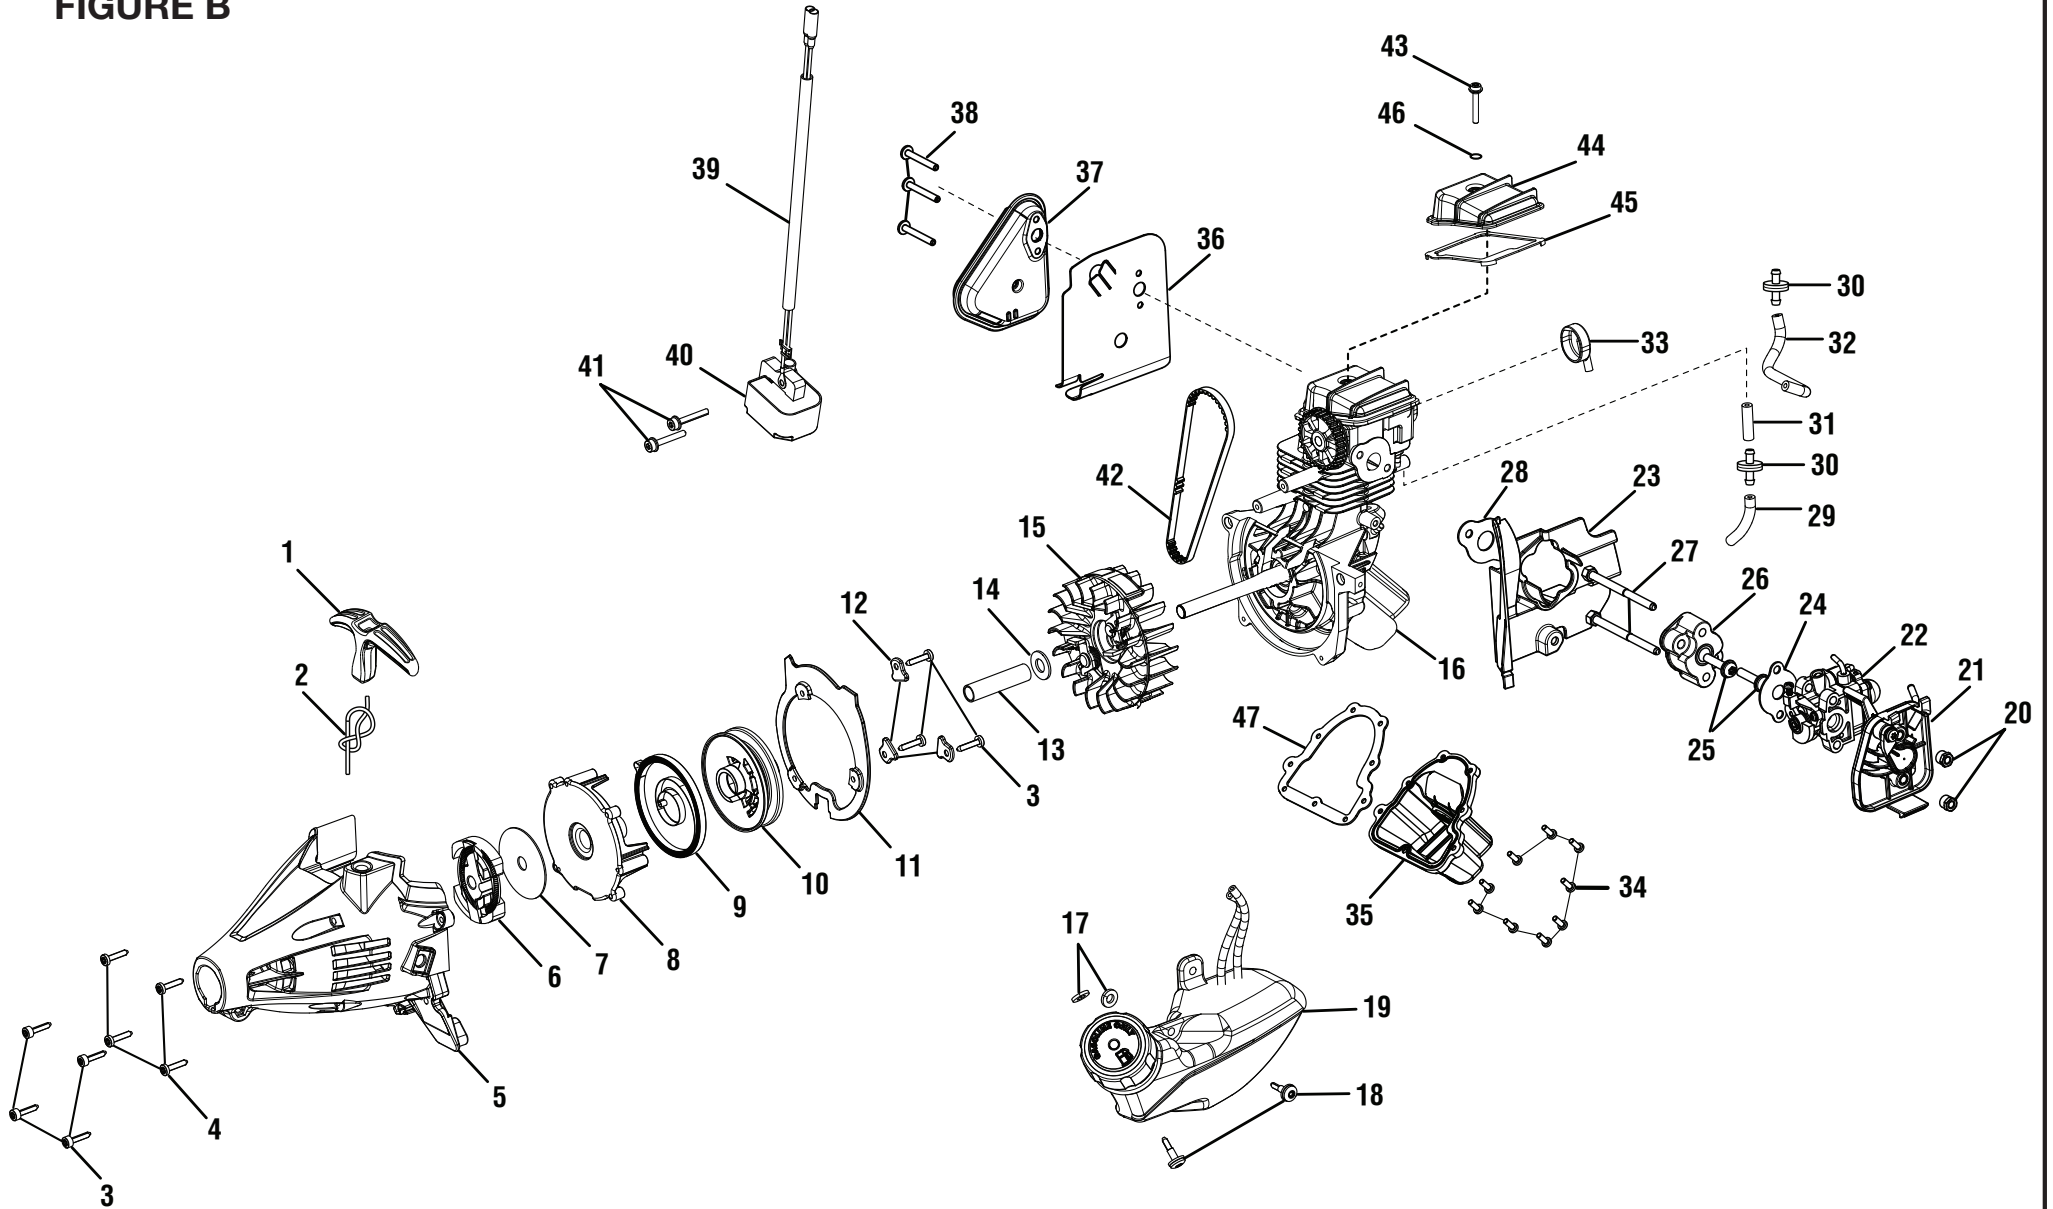

FIGURE B

PARTS LIST (FIGURE B)

KEY NO.	PART NUMBER	DESCRIPTION	QTY	KEY NO.	PART NUMBER	DESCRIPTION	QTY
1	511731004	Starter Grip.....	1	25	660629003	Screw (M5 x 23 mm)	2
2	900849002	Starter Rope (42 in)	1	26	521400001	Heat Dam	1
3	660466001	Screw (M4 x 18 mm)	7	27	661509002	Bolt (M5 x 63 mm).....	2
4	660970001	Screw (M4 x 16 mm)	4	28	901657002	Heat Dam Gasket.....	1
5	310304001	Starter Housing Assembly	1	29	570710002	Breather Hose	1
6	300960002	Clutch Assembly	1	30	308826002	Check Valve.....	2
7	638090001	Washer	1	31	570710003	Breather Hose	1
8	518994001	Starter Baffle	1	32	570710004	Breather Hose	1
9	638033001	Spring & Container.....	1	33	570401001	Breather Fitting.....	1
10	521519001	Starter Pulley.....	1	34	660925003	Screw (M4 x 12 mm)	9
11	518996001	Air Dam	1	35	518924002	Oil Pan.....	1
12	638389001	Pulley Retainer	3	36	901702001	Muffler Gasket.....	1
13	638284002	Spacer Tube	1	37	309320002	Muffler Assembly.....	1
14	650017001	Washer	1	38	661143001	Muffler Bolt (M5 x 42 mm).....	3
15	309011001	Flywheel Assembly.....	1	39	308863022	Electrical Lead Wire Assembly.....	1
16	309921013	Short Block Assembly.....	1	40	309263002	Ignition Module	1
17	638576001	Washer	2	41	660968001	Screw (M4 x 19 mm)	2
18	660970008	Screw (M4)	3	42	901656002	Timing Belt	1
19	310585004	Fuel Tank & Cap Assembly (Incl. Key Nos. 17-18).....	1	43	660780002	Screw (M4 x 27 mm Total, w/14 mm Threaded) ...	1
20	678868001	Hex Nut (M5 x 0.8)	2	44	638692001	Cam Cover	1
21	308398004	Air Filter Base.....	1	45	901705001	Gasket.....	1
22	309370002	Carburetor Assembly	1	46	570400002	O-Ring.....	1
23	521401002	Air Baffle.....	1	47	570709002	Gasket.....	1
24	900809009	Carburetor Gasket.....	1