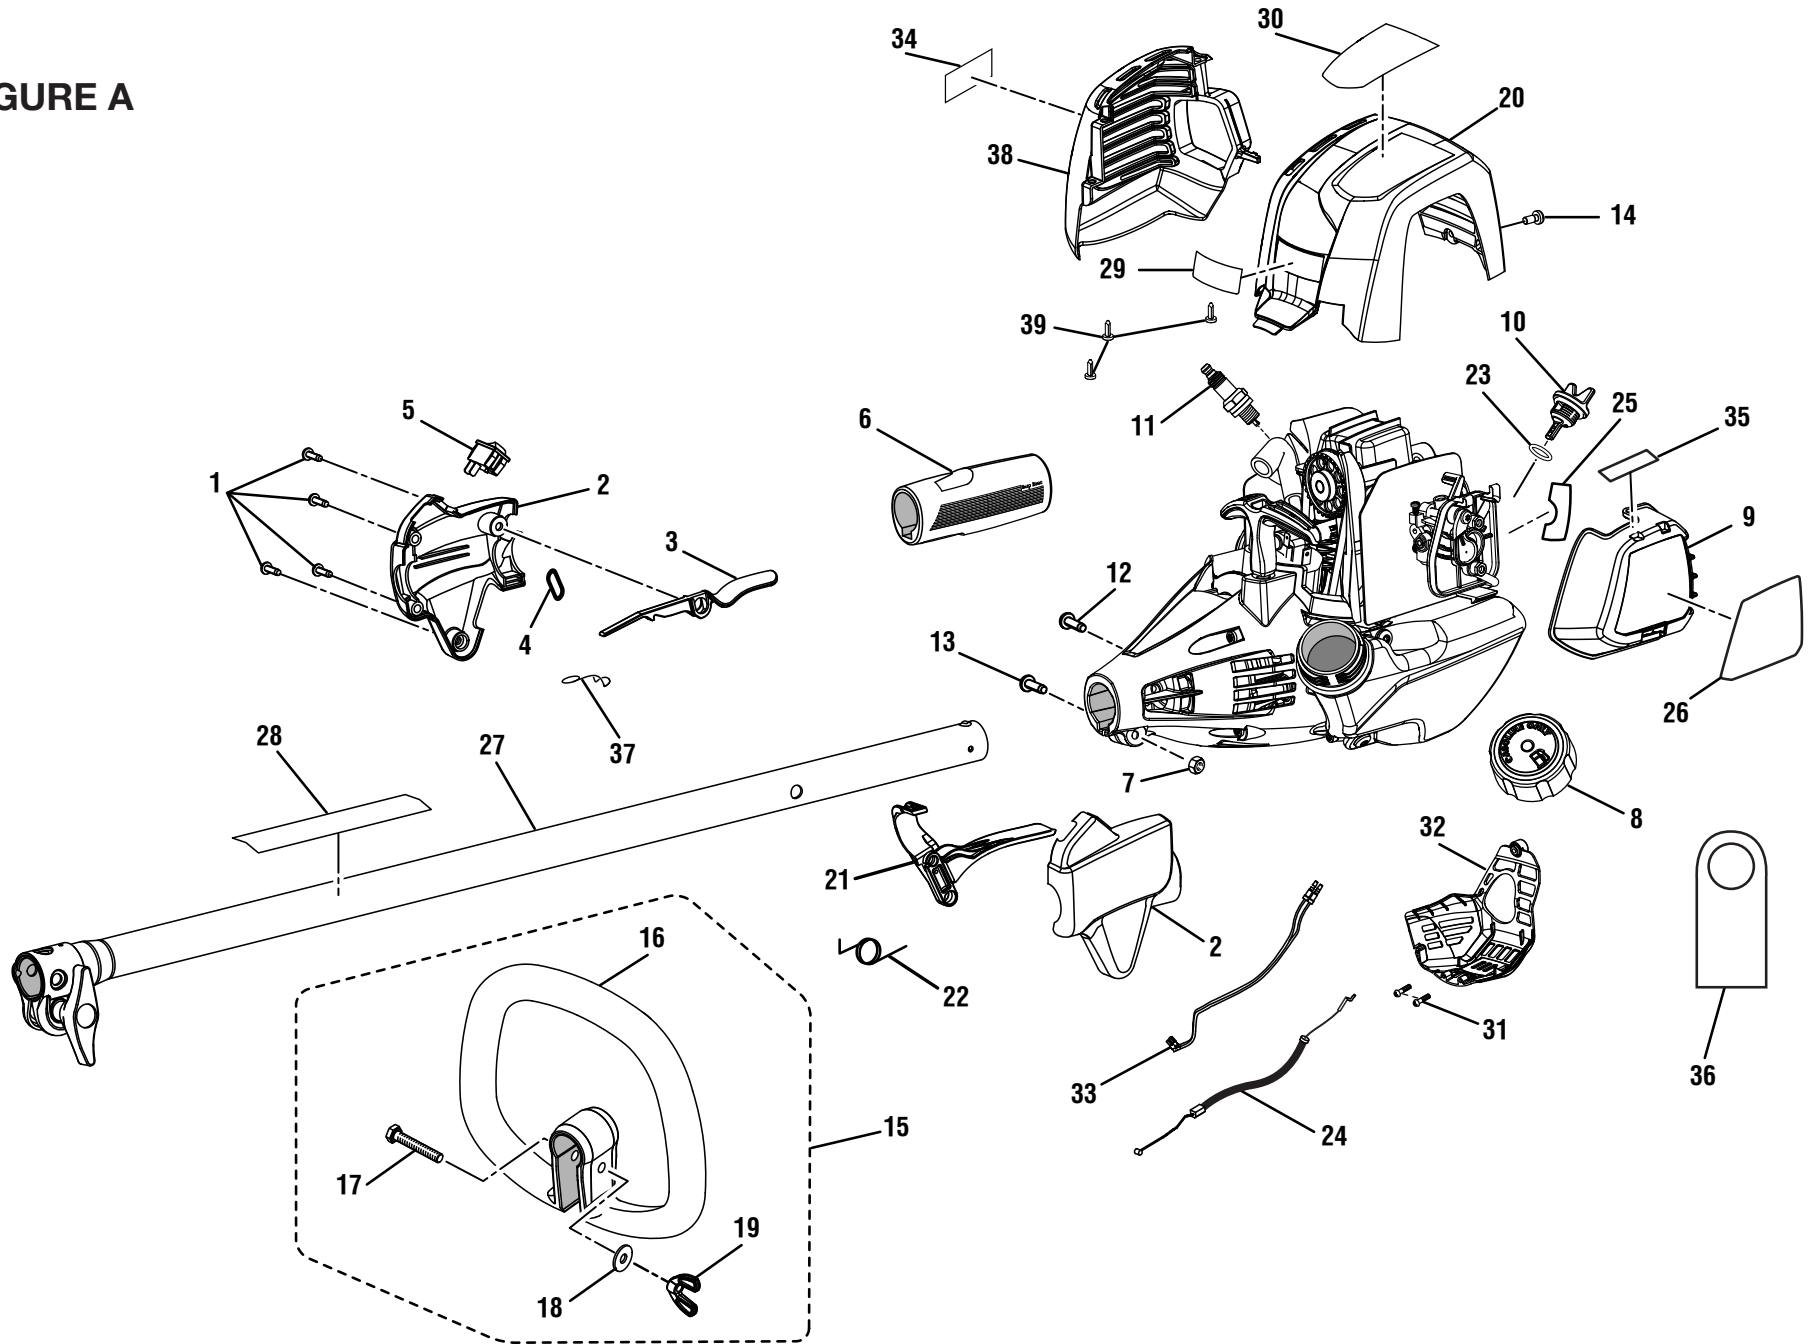

RYOBI
30cc POWER HEAD
MODEL NUMBER RY34001
REPAIR SHEET

RYOBI 30cc POWER HEAD – MODEL NO. RY34001

FIGURE A

PARTS LIST (FIGURE A)

KEY NO.	PART NUMBER	DESCRIPTION	QTY	KEY NO.	PART NUMBER	DESCRIPTION	QTY
1	660563002	Screw (M4 x 20 mm).....	4	23	570400001	O-Ring	1
2	120950026	Control Handle Assembly.....	1	24	308842007	Throttle Cable	1
3	518695002	Trigger Lock.....	1	25	940680023	Hot Surface Label.....	1
4	638431001	Strap Hanger	1	26	940734067	Starting Label	1
5	760700002	Switch (Momentary Contact).....	1	27	120950028	Upper Boom Assembly (Incl. Key No. 28)	1
6	570234002	Rear Handle.....	1	28	940657034	Warning Label.....	1
7	678029002	Hex Nut (M6.3 x 1).....	1	29	940705020	Logo Label.....	1
8	310816002	Fuel Cap Assembly.....	1	30	940991037	X430 Label.....	1
9	521403001	Air Box Cover	1	31	T660619001	Screw (#6-19 x 1/2 in.)	2
10	310302001	Oil Cap/Dipstick (Incl. Key No. 23)	1	32	518548001	CE Cover (Bottom Cover).....	1
11	870301002	Spark Plug (Champion RY4C).....	1	33	308431002	Lead Assembly (Incl. Key No. 5)	1
12	660634001	Screw (#8-16 x 5/16 in.)	1	34	940654088	Combustion Warning Label.....	1
13	660697002	Bolt (M6 x 1 x 20 mm)	1	35	940216002	Choke Label	1
14	660510005	Screw (M5 x 11 mm).....	1	36	940971028	Oil Hang Tag	1
15	308991001	Front Handle Assembly (Incl. Key No. 16-19).....	1	37	678818001	Spring	1
16	518738001	Front Handle.....	1	38	518995001	Muffler Housing	1
17	660643008	Bolt (1/4-20 x 40 mm).....	1	39	660466002	Screw (M4 x 12 mm)	3
18	678008001	Washer (1/4 in.).....	1	Not Shown:			
19	518949001	Wing Nut (1/4-20)	1	987000913	Operator's Manual (960424002)	1	
20	518142003	Top Cover	1	01-03-13	(REV:02)		
21	518696002	Throttle Trigger	1				
22	690694002	Throttle Trigger Spring.....	1				