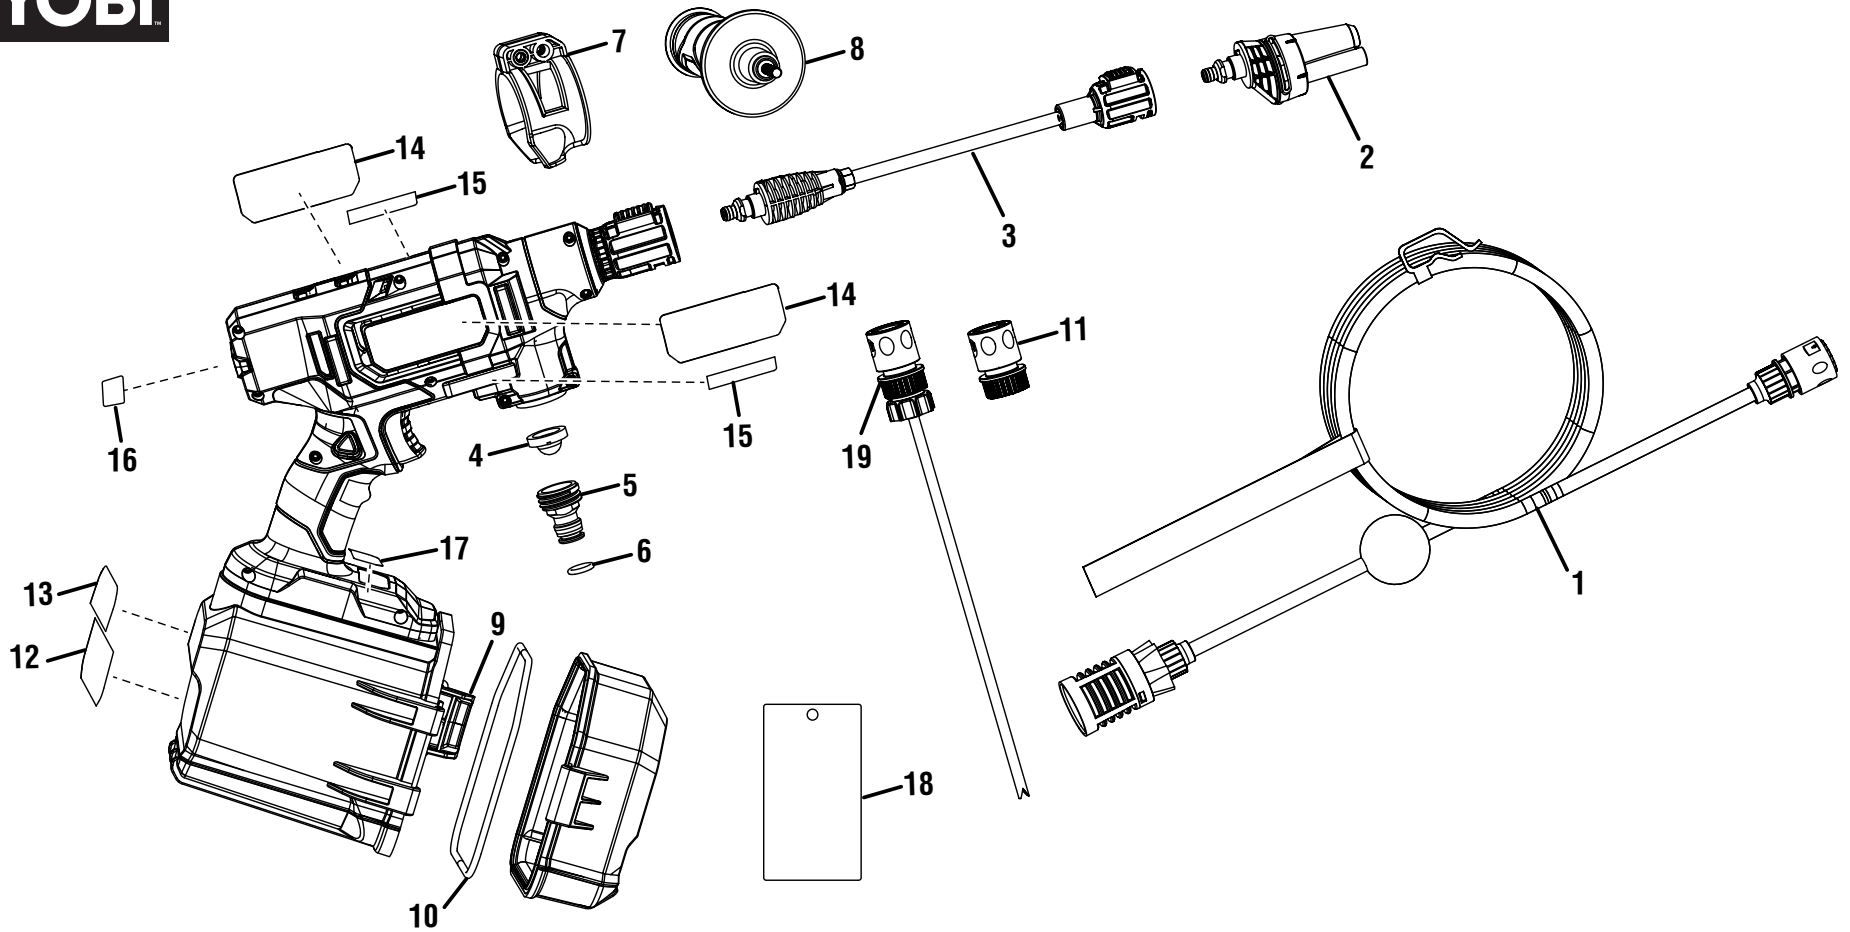

998000609

10-15-21 (Rev:01)

The model number and manufacturing location will be found on a label attached to the product. Always mention this information in all communications regarding this product and when ordering parts.

PARTS LIST

KEY NO.	PART NO.	DESCRIPTION	QTY.
1	308835131	Suction Hose with Swivel Connector	1
2	310448053	3-in-1 Nozzle	1
3	310448046	Extension Pole	1
4	308103009	Inlet Filter	1
5	308751031	Inlet Connector	1
6	570742189	O-Ring (11.3 x 2.5)	1
7	527932089	Handle Grip Mount	1

KEY NO.	PART NO.	DESCRIPTION	QTY.
8	360804003	Handle	1
9	527932081	Latch	1
10	570742188	O-Ring Seal (144 x 4.2)	1
11	310423011	Quick-Connect Adaptor	1
12	940779390	Icon/Danger Label	1
13	941588944	Data Label	1
14	940705547	RYOBI HP Logo Label	2

KEY NO.	PART NO.	DESCRIPTION	QTY.
15	940779394	EZCLEAN Logo Label	2
16	940779360	LED Mode Label	1
17	940779391	BRUSHLESS Logo Label	1
18	940657337	Danger Hangtag	1
19	310423018	1- to 2-Liter Bottle Connector	1
	Not Shown:		
	998000607	Operator's Manual	