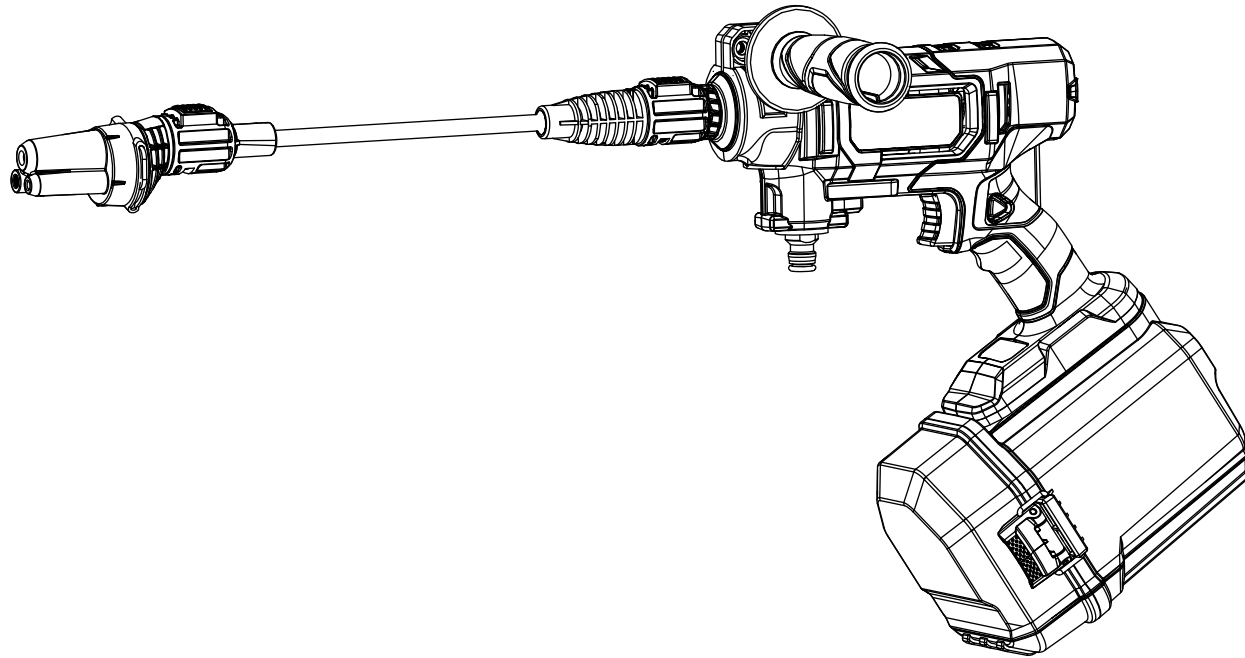

REPLACEMENT PARTS LIST

BRAND		DESCRIPTION
RYOBI		40 Volt EZCLEAN 600 PSI Power Cleaner
MODEL NO.	MFG. NO.	
RY124050VNM	095079517	

TECHTRONIC INDUSTRIES POWER EQUIPMENT

P.O. Box 1288, Anderson, SC 29622 ■ 1-800-525-2579 ■ www.ryobitools.com

PARTS LIST

KEY NO.	PART NO.	DESCRIPTION	QTY.
1	308835131	Suction Hose with Swivel Connector	1
2	310448053	3-in-1 Nozzle	1
3	310448046	Extension Pole	1
4	308103009	Inlet Filter	1
5	308751031	Inlet Connector	1
6	570742189	O-Ring (11.3 x 2.5)	1
7	527932089	Handle Grip Mount	1