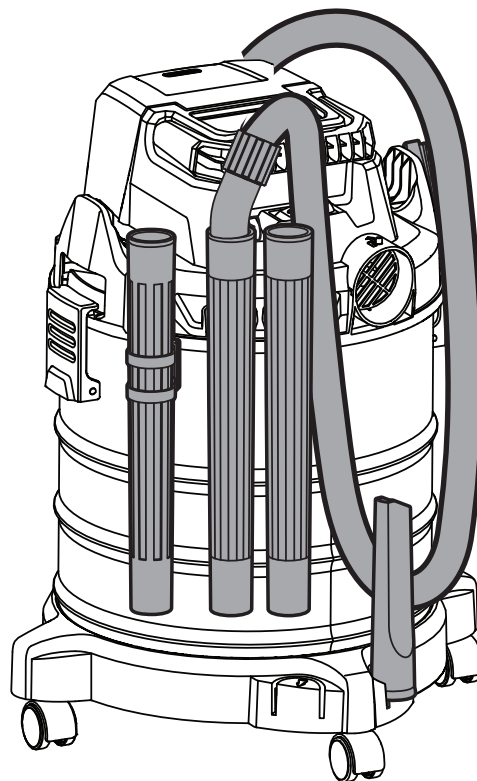

## REPAIR SHEET

BRAND

**RYOBI**

MODEL NO.

**PWV200B**

DESCRIPTION

**18 Volt Wet/Dry Vac**

**ONE WORLD TECHNOLOGIES, INC.**

### PARTS LIST

KEY NO.	PART NO.	DESCRIPTION	QTY.
1	019071001001	Handle	1
2	019071001002	Rocker Switch	1
3	019071001003	Upper Cover	1
4	019071001004	Screw (ST2.9 x 7 mm)	2
5	019071001005	Contact Plate Holder	1
6	019071001006	Battery Chamber	1
7	019071001007	Screw (ST2.9 x 12 mm)	2
8	019071001008	Wire Shaft	1
9	019071001009	Tension Spring	1
10	019071001010	Battery Cover	1
11	019071001105	Air Director Assembly	1
12	019071001012	Screw (ST3.9 x 16 mm)	11
13	941114323	Logo Label	1
14	019071001106	Motor Assembly	1
15	019071001107	Lower Cover Assembly	1
16	019071001016	Sealing For Bottom Cover	2
17	019071001017	Air Director Sponge	1

KEY NO.	PART NO.	DESCRIPTION	QTY.
18	019071001018	Screw (M3 x 8 mm)	2
19	019071001019	Washer	2
20	019071001020	Fan Blade	1
21	019071004001	Wire With Connect Terminals (14AWG, Red)	1
22	019071001022	Nut (M8)	1
23	019071001023	Filter Top Cover	1
24	019071001103	Tank Assembly	1
25	019071001101	Floater Assembly	1
26	019071001026	Filter Inter Support	1
27	01907100403K	Gallon Callout Label	1
28	01907100401K	Data/Icon Label (UL)	1
	01907100411K	Data/Icon Label (Non-UI)	1
29	01907100402K	Warning Label	1
30	019071004002	Wire (14AWG, Black)	1
31	019071001104	Lid Assembly	2
32	019071004010	Foam Filter Sponge	1