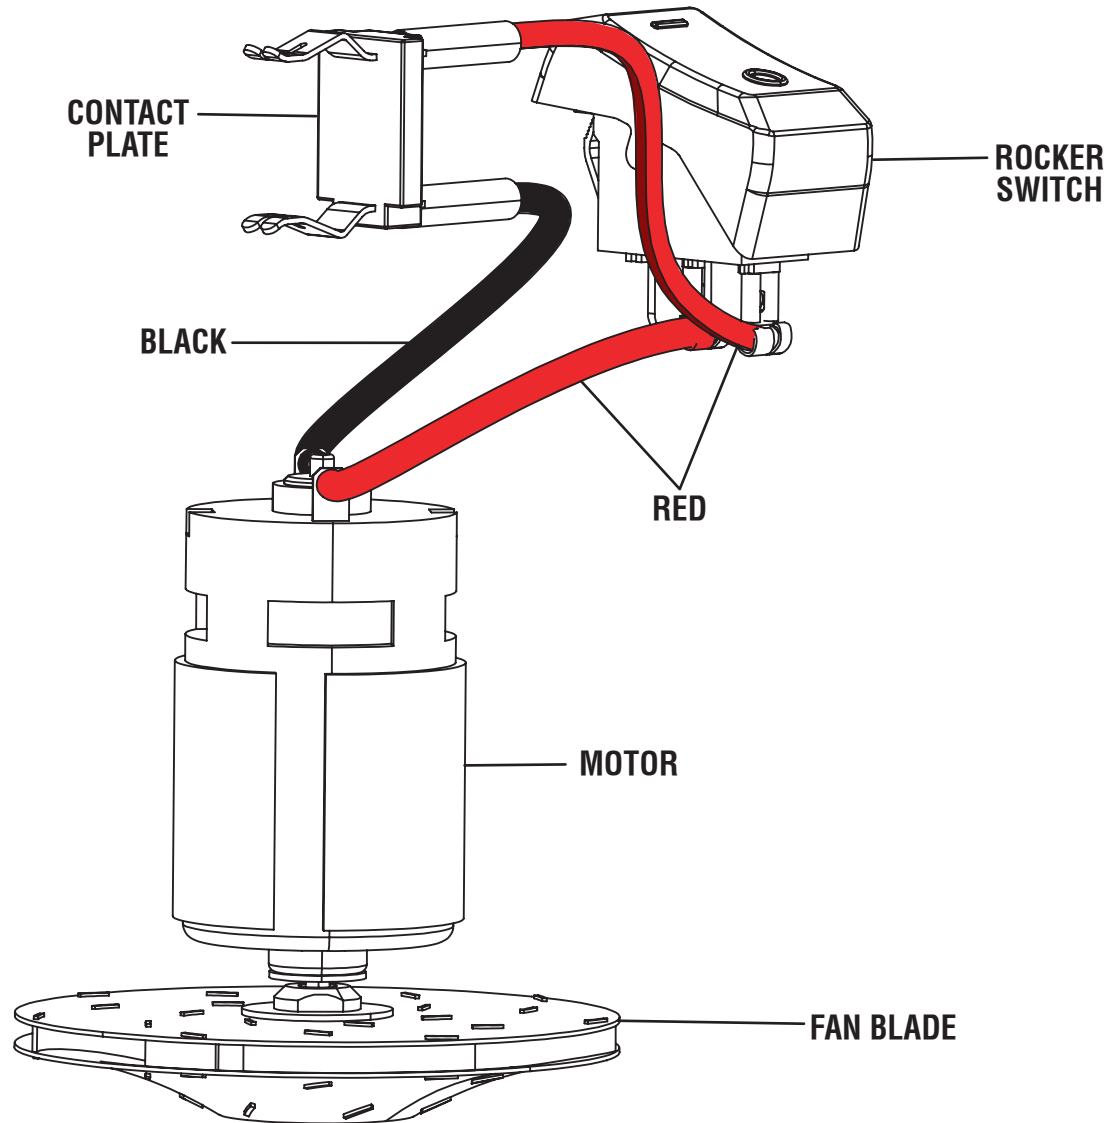

PARTS LIST

KEY NO.	PART NO.	DESCRIPTION	QTY.
1	019071001001	Handle	1
2	019071001002	Rocker Switch	1
3	019071001003	Upper Cover	1
4	019071001004	Screw (ST2.9 x 7 mm)	2
5	019071001005	Contact Plate Holder	1
6	019071001006	Battery Chamber	1
7	019071001007	Screw (ST2.9 x 12 mm)	2
8	019071001008	Wire Shaft	1
9	019071001009	Tension Spring	1
10	019071001010	Battery Cover	1
11	019071001105	Air Director Assembly	1
12	019071001012	Screw (ST3.9 x 16 mm)	11
13	941114323	Logo Label	1
14	019071001106	Motor Assembly	1
15	019071001107	Lower Cover Assembly	1
16	019071001016	Sealing For Bottom Cover	2
17	019071001017	Air Director Sponge	1

KEY NO.	PART NO.	DESCRIPTION	QTY.
18	019071001018	Screw (M3 x 8 mm)	2
19	019071001019	Washer	2
20	019071001020	Fan Blade	1
21	019071004001	Wire With Connect Terminals (14AWG, Red)	1
22	019071001022	Nut (M8)	1
23	019071001023	Filter Top Cover	1
24	019071001103	Tank Assembly	1
25	019071001101	Floater Assembly	1
26	019071001026	Filter Inter Support	1
27	01907100403K	Gallon Callout Label	1
28	01907100401K	Data/Icon Label (UL)	1
	01907100411K	Data/Icon Label (Non-UI)	1
29	01907100402K	Warning Label	1
30	019071004002	Wire (14AWG, Black)	1
31	019071001104	Lid Assembly	2
32	019071004010	Foam Filter Sponge	1

KEY NO.	PART NO.	DESCRIPTION	QTY.
33	019071004011	Cartridge Filter	1
34	019071004004	Hose	1
35	019071004005	Plastic Tube	3
36	019071004006	Clip For Plastic Tube	1
37	019071004007	Screw (ST3.9 x 12 mm)	2
38	019071004008	Crevice Tool	1
39	019071004009	Floor Nozzle	1
40	019071004012	Filter Cover	1
41	019071001102	Caster Assembly	4
42	019071004003	Wire With Connect Terminals (14AWG, RED)	1
	Not Shown:		
	998000289	Operator's Manual (01907100401Q)	1

WIRING DIAGRAM