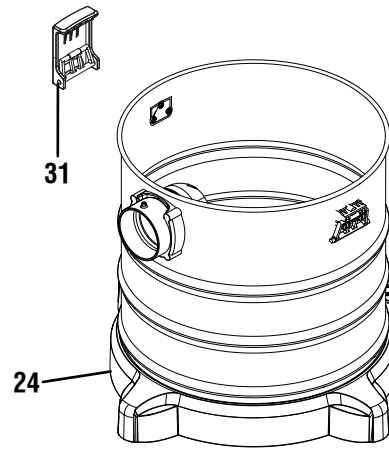

## REPAIR SHEET

BRAND

**RYOBI**

MODEL NO.

**PWV200B**

DESCRIPTION

**18 Volt Wet/Dry Vac**

**ONE WORLD TECHNOLOGIES, INC.**

### PARTS LIST

KEY NO.	PART NO.	DESCRIPTION	QTY.
1	019071001001	Handle	1
2	019071001002	Rocker Switch	1
3	019071001003	Upper Cover	1
4	019071001004	Screw (ST2.9 x 7 mm)	2
5	019071001005	Contact Plate Holder	1
6	019071001006	Battery Chamber	1
7	019071001007	Screw (ST2.9 x 12 mm)	2
8	019071001008	Wire Shaft	1
9	019071001009	Tension Spring	1
10	019071001010	Battery Cover	1
11	019071001105	Air Director Assembly	1
12	019071001012	Screw (ST3.9 x 16 mm)	11
13	941114323	Logo Label	1
14	019071001106	Motor Assembly	1
15	019071001107	Lower Cover Assembly	1
16	019071001016	Sealing For Bottom Cover	2
17	019071001017	Air Director Sponge	1

KEY NO.	PART NO.	DESCRIPTION	QTY.
18	019071001018	Screw (M3 x 8 mm)	2
19	019071001019	Washer	2
20	019071001020	Fan Blade	1
21	019071004001	Wire With Connect Terminals (14AWG, Red)	1
22	019071001022	Nut (M8)	1
23	019071001023	Filter Top Cover	1
24	019071001103	Tank Assembly	1
25	019071001101	Floater Assembly	1
26	019071001026	Filter Inter Support	1
27	01907100403K	Gallon Callout Label	1
28	01907100401K	Data/Icon Label (UL)	1
	01907100411K	Data/Icon Label (Non-UI)	1
29	01907100402K	Warning Label	1
30	019071004002	Wire (14AWG, Black)	1
31	019071001104	Lid Assembly	2
32	019071004010	Foam Filter Sponge	1

KEY NO.	PART NO.	DESCRIPTION	QTY.
33	019071004011	Cartridge Filter	1
34	019071004004	Hose	1
35	019071004005	Plastic Tube	3
36	019071004006	Clip For Plastic Tube	1
37	019071004007	Screw (ST3.9 x 12 mm)	2
38	019071004008	Crevice Tool	1
39	019071004009	Floor Nozzle	1
40	019071004012	Filter Cover	1
41	019071001102	Caster Assembly	4
42	019071004003	Wire With Connect Terminals (14AWG, RED)	1
	<b>Not Shown:</b>		
	998000289	Operator's Manual (01907100401Q)	1