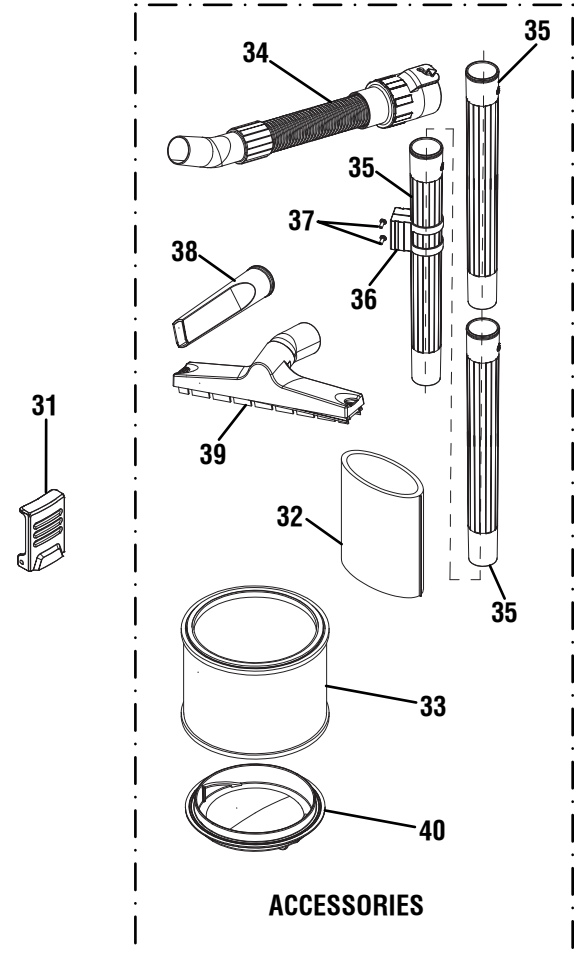

## REPAIR SHEET

BRAND

**RYOBI**

MODEL NO.

**PWV200B**

DESCRIPTION

**18 Volt Wet/Dry Vac**

**ONE WORLD TECHNOLOGIES, INC.**

### PARTS LIST

KEY NO.	PART NO.	DESCRIPTION	QTY.
1	019071001001	Handle	1
2	019071001002	Rocker Switch	1
3	019071001003	Upper Cover	1
4	019071001004	Screw (ST2.9 x 7 mm)	2
5	019071001005	Contact Plate Holder	1
6	019071001006	Battery Chamber	1
7	019071001007	Screw (ST2.9 x 12 mm)	2
8	019071001008	Wire Shaft	1
9	019071001009	Tension Spring	1
10	019071001010	Battery Cover	1
11	019071001105	Air Director Assembly	1
12	019071001012	Screw (ST3.9 x 16 mm)	11
13	941114323	Logo Label	1
14	019071001106	Motor Assembly	1
15	019071001107	Lower Cover Assembly	1
16	019071001016	Sealing For Bottom Cover	2
17	019071001017	Air Director Sponge	1

KEY NO.	PART NO.	DESCRIPTION	QTY.
18	019071001018	Screw (M3 x 8 mm)	2
19	019071001019	Washer	2
20	019071001020	Fan Blade	1
21	019071004001	Wire With Connect Terminals (14AWG, Red)	1
22	019071001022	Nut (M8)	1
23	019071001023	Filter Top Cover	1
24	019071001103	Tank Assembly	1
25	019071001101	Floater Assembly	1
26	019071001026	Filter Inter Support	1
27	01907100403K	Gallon Callout Label	1
28	01907100401K	Data/Icon Label (UL)	1
	01907100411K	Data/Icon Label (Non-UI)	1
29	01907100402K	Warning Label	1
30	019071004002	Wire (14AWG, Black)	1
31	019071001104	Lid Assembly	2
32	019071004010	Foam Filter Sponge	1

KEY NO.	PART NO.	DESCRIPTION	QTY.
33	019071004011	Cartridge Filter	1
34	019071004004	Hose	1
35	019071004005	Plastic Tube	3
36	019071004006	Clip For Plastic Tube	1
37	019071004007	Screw (ST3.9 x 12 mm)	2
38	019071004008	Crevice Tool	1
39	019071004009	Floor Nozzle	1
40	019071004012	Filter Cover	1
41	019071001102	Caster Assembly	4
42	019071004003	Wire With Connect Terminals (14AWG, RED)	1
	<b>Not Shown:</b>		
	998000289	Operator's Manual (01907100401Q)	1