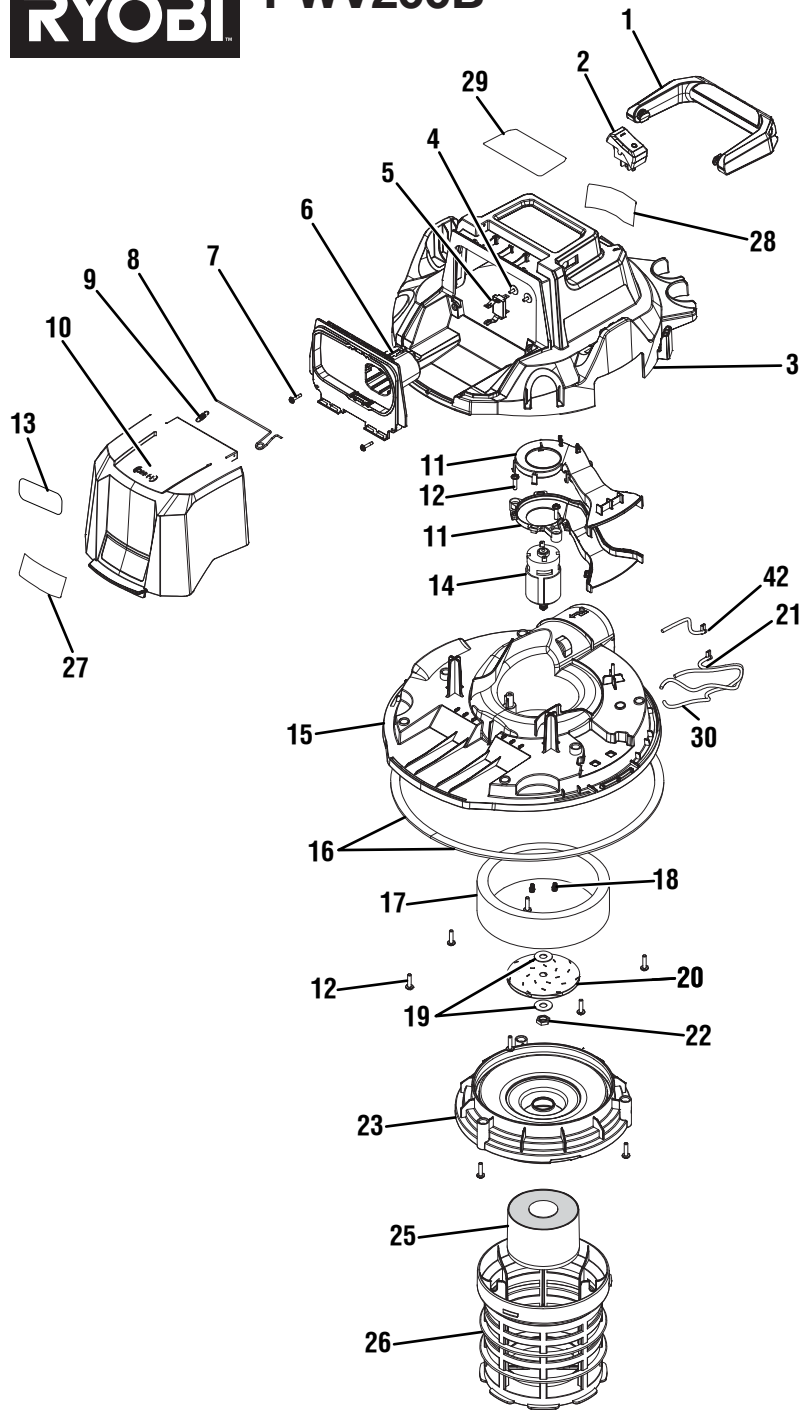

## REPAIR SHEET

BRAND

**RYOBI**

MODEL NO.

**PWV200B**

DESCRIPTION

**18 Volt Wet/Dry Vac**

**ONE WORLD TECHNOLOGIES, INC.**

### PARTS LIST

KEY NO.	PART NO.	DESCRIPTION	QTY.
1	019071001001	Handle	1
2	019071001002	Rocker Switch	1
3	019071001003	Upper Cover	1
4	019071001004	Screw (ST2.9 x 7 mm)	2
5	019071001005	Contact Plate Holder	1
6	019071001006	Battery Chamber	1
7	019071001007	Screw (ST2.9 x 12 mm)	2
8	019071001008	Wire Shaft	1
9	019071001009	Tension Spring	1
10	019071001010	Battery Cover	1
11	019071001105	Air Director Assembly	1
12	019071001012	Screw (ST3.9 x 16 mm)	11
13	941114323	Logo Label	1
14	019071001106	Motor Assembly	1
15	019071001107	Lower Cover Assembly	1
16	019071001016	Sealing For Bottom Cover	2
17	019071001017	Air Director Sponge	1

KEY NO.	PART NO.	DESCRIPTION	QTY.
18	019071001018	Screw (M3 x 8 mm)	2
19	019071001019	Washer	2
20	019071001020	Fan Blade	1
21	019071004001	Wire With Connect Terminals (14AWG, Red)	1
22	019071001022	Nut (M8)	1
23	019071001023	Filter Top Cover	1
24	019071001103	Tank Assembly	1
25	019071001101	Floater Assembly	1
26	019071001026	Filter Inter Support	1
27	01907100403K	Gallon Callout Label	1
28	01907100401K	Data/Icon Label (UL)	1
	01907100411K	Data/Icon Label (Non-UI)	1
29	01907100402K	Warning Label	1
30	019071004002	Wire (14AWG, Black)	1
31	019071001104	Lid Assembly	2
32	019071004010	Foam Filter Sponge	1

KEY NO.	PART NO.	DESCRIPTION	QTY.
33	019071004011	Cartridge Filter	1
34	019071004004	Hose	1
35	019071004005	Plastic Tube	3
36	019071004006	Clip For Plastic Tube	1
37	019071004007	Screw (ST3.9 x 12 mm)	2
38	019071004008	Crevice Tool	1
39	019071004009	Floor Nozzle	1
40	019071004012	Filter Cover	1
41	019071001102	Caster Assembly	4
42	019071004003	Wire With Connect Terminals (14AWG, RED)	1
	<b>Not Shown:</b>		
	998000289	Operator's Manual (01907100401Q)	1