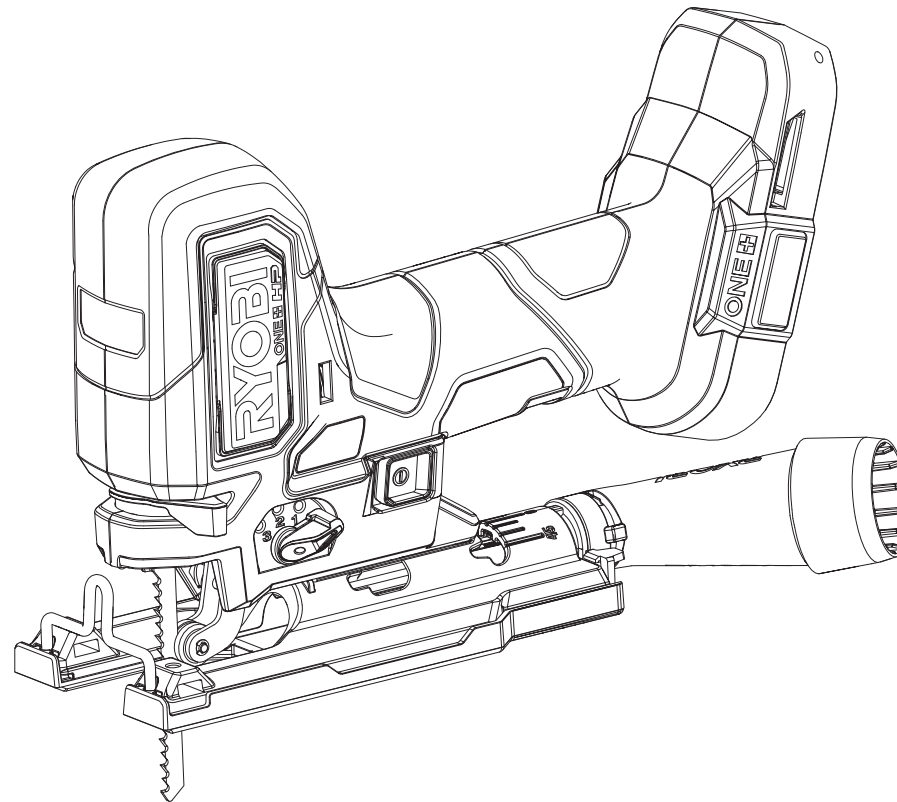

REPAIR SHEET

BRAND

RYOBI

DESCRIPTION

**ONE+ 18V HP BRUSHLESS COMPACT
BARREL GRIP JIG SAW**

MODEL NO.

PSBJS01

TTI CONSUMER POWER TOOLS, INC.

PSBJS01

PARTS LIST

KEY NO.	PART NO.	DESCRIPTION	QTY.
1	541994001	Terminal Cover	1
2	560219006	Hex Key Plug	1
3	680002016	Hex Key (M6)	1
4	553112001	Right Power Switch Button	1
5	660214002	Screw (M2 x 4 mm, Pan Washer Hd.)	5
6	687047001	Spring	2
7	553111001	Left Power Switch Button	1
8	553256001	Dust Blower Button	1
9	662565001	Screw (M3.5 x 14 mm, T10 Torx Pan Hd.)	12
10	662895001	Screw w/Washer (M4 x 8 mm, T20 Torx Pan Hd)	4
11	616137001	Slide guide	2
12	631669001	Washer (ID8 x OD28 x 0.3 MM)	1
13	659794001	Washer (ID5.1 x OD9.3 x 0.4 mm)	4
14	637637007	Driver plate	1
15	687006001	Counterbalance	1
16	634810002	Retaining Ring (ID4.7 x 0.6t)	2
17	635614001	Washer (ID6.2 x OD12 x 2 MM)	1
18	682256001	Needle Bearing	1
19	670914001	Washer (OD11XID6.2X0.3, M6)	1
20	670704001	Retaining Ring (ID5.6 x 0.7t)	1
21	659975001	Washer (ID8.2 x OD14 x 0.5 MM)	1
22	639947001	Retaining Ring (ID7.4 x 0.8t)	1
23	553103001	Blade Release Lever	1
24	696767001	Extension Spring	1

KEY NO.	PART NO.	DESCRIPTION	QTY.
25	613286002	Saw Bar Sleeve	1
26	697080001	Compression Spring	1
27	659427001	Steel Plate	1
28	647027003	Base Support	1
29	657250001	Clamp Plate	1
30	660058015	Screw (M6 x 27.5 mm)	1
31	553262001	Base Cover	1
32	673814003	Pin	1
33	312418011	Roller Assmebly	1
34	553002001	Dust Port	1
35	553003001	Dust Port Connector	1
36	682510001	Blade	1
37	204404016	Housing Assembly (Inc. Key Nos. 43 & 45)	1
38	206404004	Control Board & Motor Assembly	1
39	204404021	Center Bracket Assembly	1
40	206404002	Gear Assembly	1
41	204404014	Saw Bar Assembly	1
42	204404015	Base Assembly (Inc. Key No. 44)	1
43	941124588	Data/Warning Label	1
44	941119104	Warning Label	1
45	941120665	Battery Statement Label	1
	Not Shown:		
	999000333	Operator's Manual	