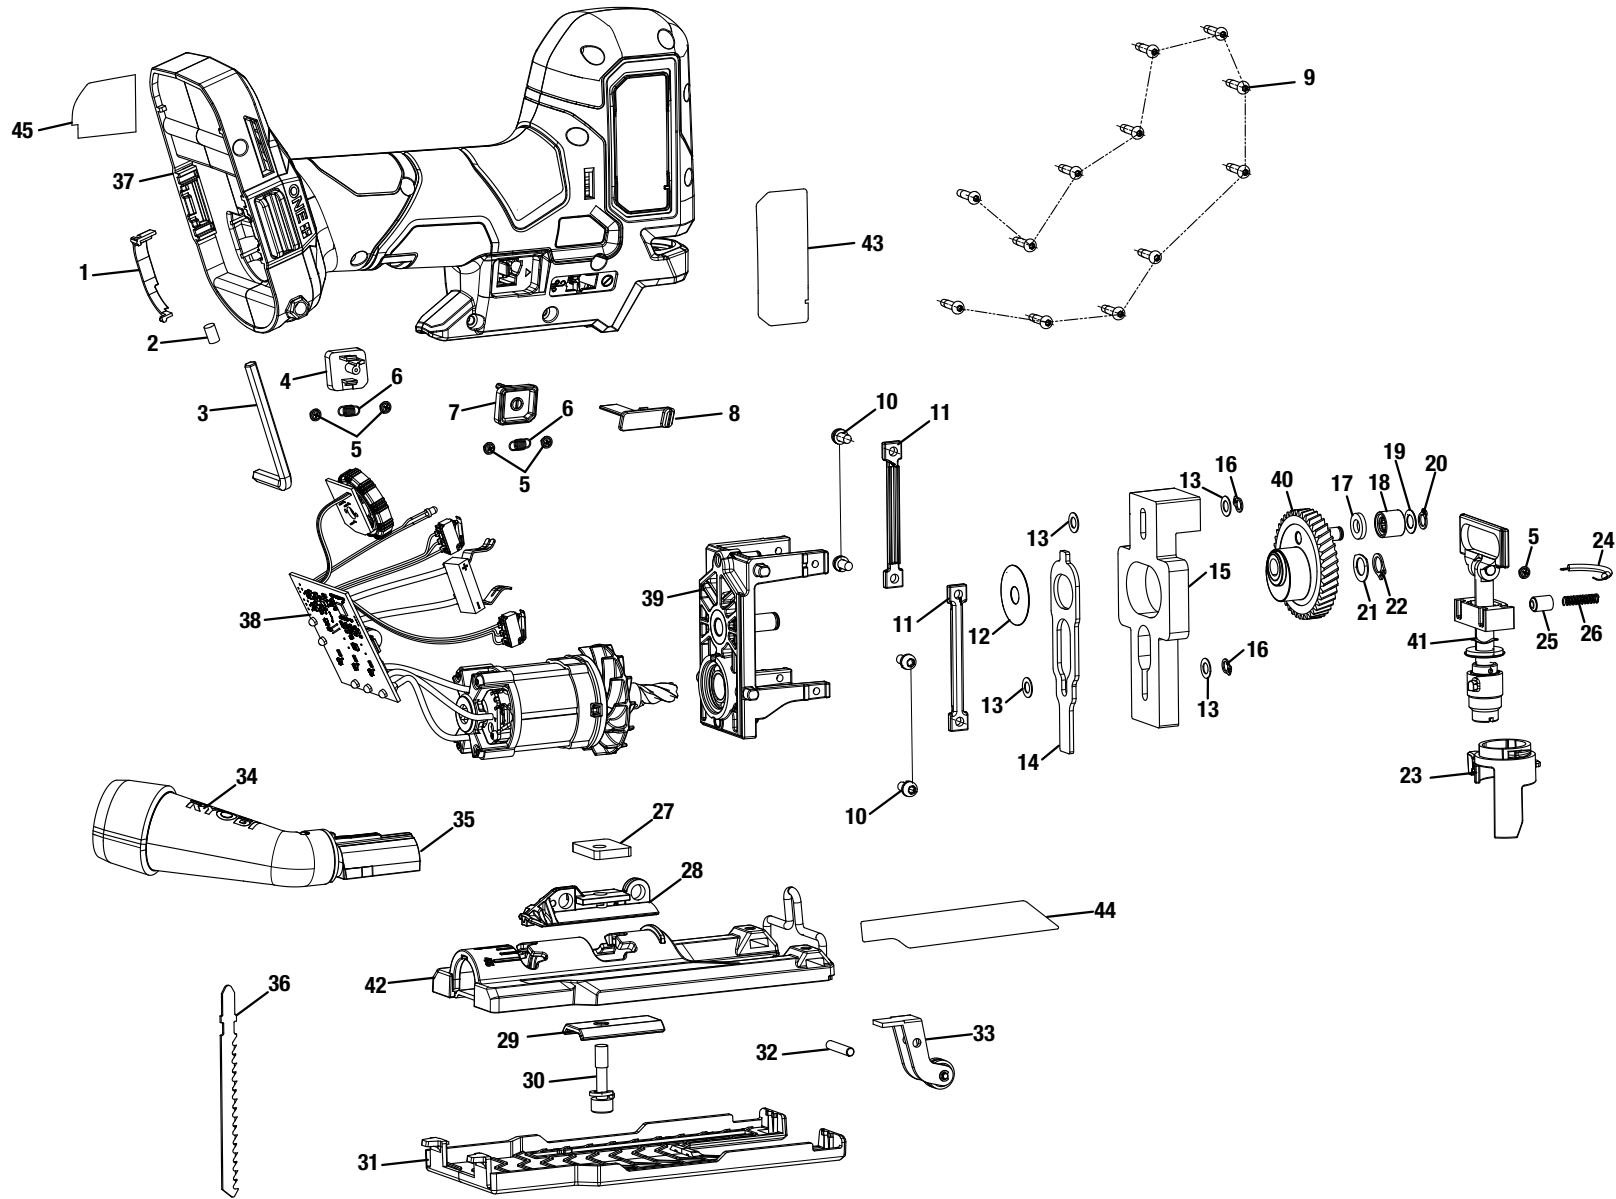

REPAIR SHEET

BRAND

RYOBI

DESCRIPTION

**ONE+ 18V HP BRUSHLESS COMPACT
BARREL GRIP JIG SAW**

MODEL NO.

PSBJS01

TTI CONSUMER POWER TOOLS, INC.

PSBJS01

PARTS LIST

KEY NO.	PART NO.	DESCRIPTION	QTY.
1	541994001	Terminal Cover	1
2	560219006	Hex Key Plug	1
3	680002016	Hex Key (M6)	1
4	553112001	Right Power Switch Button	1
5	660214002	Screw (M2 x 4 mm, Pan Washer Hd.)	5
6	687047001	Spring	2
7	553111001	Left Power Switch Button	1
8	553256001	Dust Blower Button	1
9	662565001	Screw (M3.5 x 14 mm, T10 Torx Pan Hd.)	12
10	662895001	Screw w/Washer (M4 x 8 mm, T20 Torx Pan Hd)	4
11	616137001	Slide guide	2
12	631669001	Washer (ID8 x OD28 x 0.3 MM)	1
13	659794001	Washer (ID5.1 x OD9.3 x 0.4 mm)	4
14	637637007	Driver plate	1
15	687006001	Counterbalance	1
16	634810002	Retaining Ring (ID4.7 x 0.6t)	2
17	635614001	Washer (ID6.2 x OD12 x 2 MM)	1
18	682256001	Needle Bearing	1
19	670914001	Washer (OD11XID6.2X0.3, M6)	1
20	670704001	Retaining Ring (ID5.6 x 0.7t)	1
21	659975001	Washer (ID8.2 x OD14 x 0.5 MM)	1
22	639947001	Retaining Ring (ID7.4 x 0.8t)	1
23	553103001	Blade Release Lever	1
24	696767001	Extension Spring	1

KEY NO.	PART NO.	DESCRIPTION	QTY.
25	613286002	Saw Bar Sleeve	1
26	697080001	Compression Spring	1
27	659427001	Steel Plate	1
28	647027003	Base Support	1
29	657250001	Clamp Plate	1
30	660058015	Screw (M6 x 27.5 mm)	1
31	553262001	Base Cover	1
32	673814003	Pin	1
33	312418011	Roller Assmebly	1
34	553002001	Dust Port	1
35	553003001	Dust Port Connector	1
36	682510001	Blade	1
37	204404016	Housing Assembly (Inc. Key Nos. 43 & 45)	1
38	206404004	Control Board & Motor Assembly	1
39	204404021	Center Bracket Assembly	1
40	206404002	Gear Assembly	1
41	204404014	Saw Bar Assembly	1
42	204404015	Base Assembly (Inc. Key No. 44)	1
43	941124588	Data/Warning Label	1
44	941119104	Warning Label	1
45	941120665	Battery Statement Label	1
	Not Shown:		
	999000333	Operator's Manual	