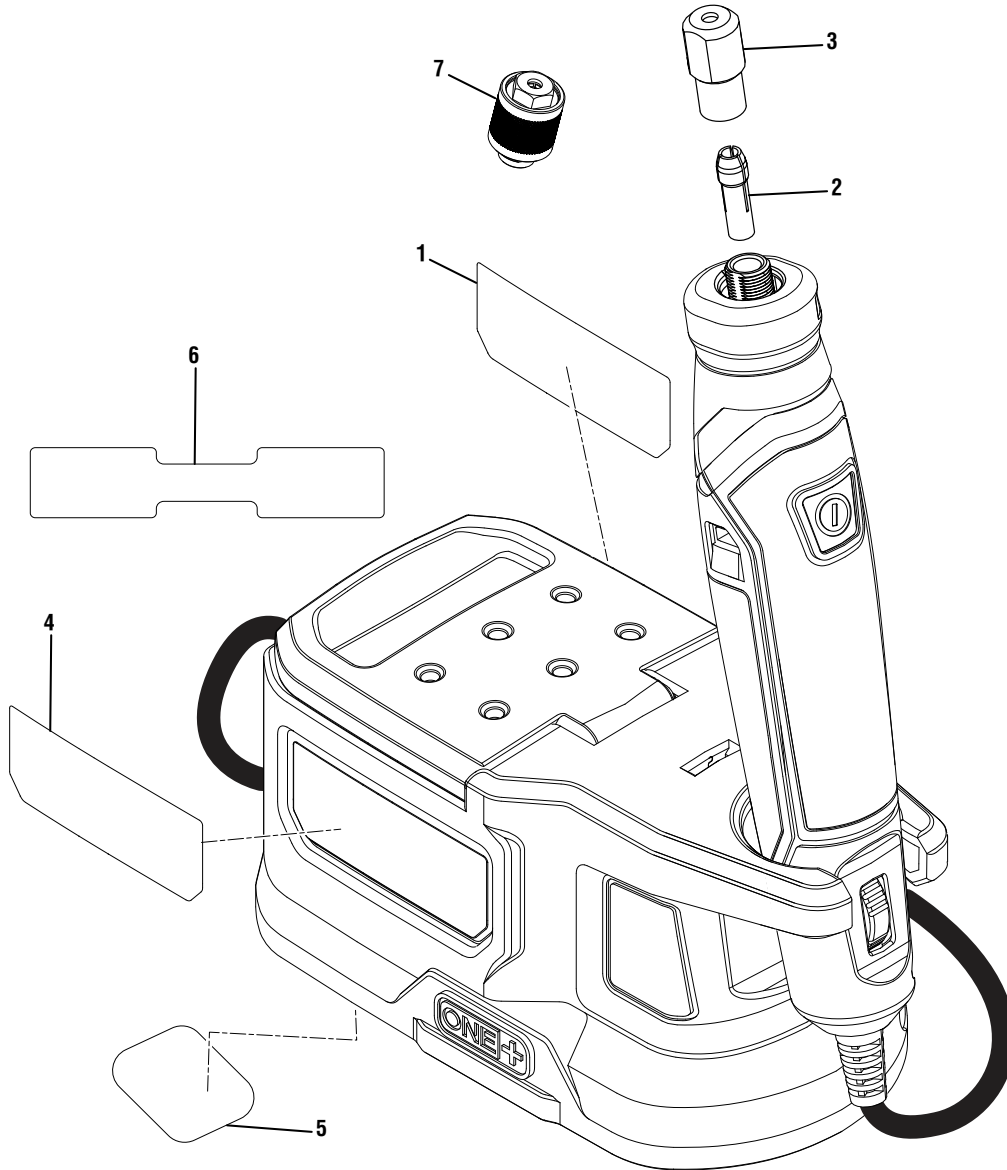

# REPAIR SHEET

BRAND

**RYOBI**

MODEL NO.

**PRT100**

DESCRIPTION

**PARTS LIST**

KEY NO.	PART NO.	DESCRIPTION	QTY.
1	CN-941123042	Data Label	1
	VN-941124202	Data Label	1
2*	CN-698753001	Collet	1
	VN-683159001	Collet	1
3*	CN-698754001	Collet Nut	1
	VN-683160001	Collet Nut	1
4	941114318	Logo Label	1