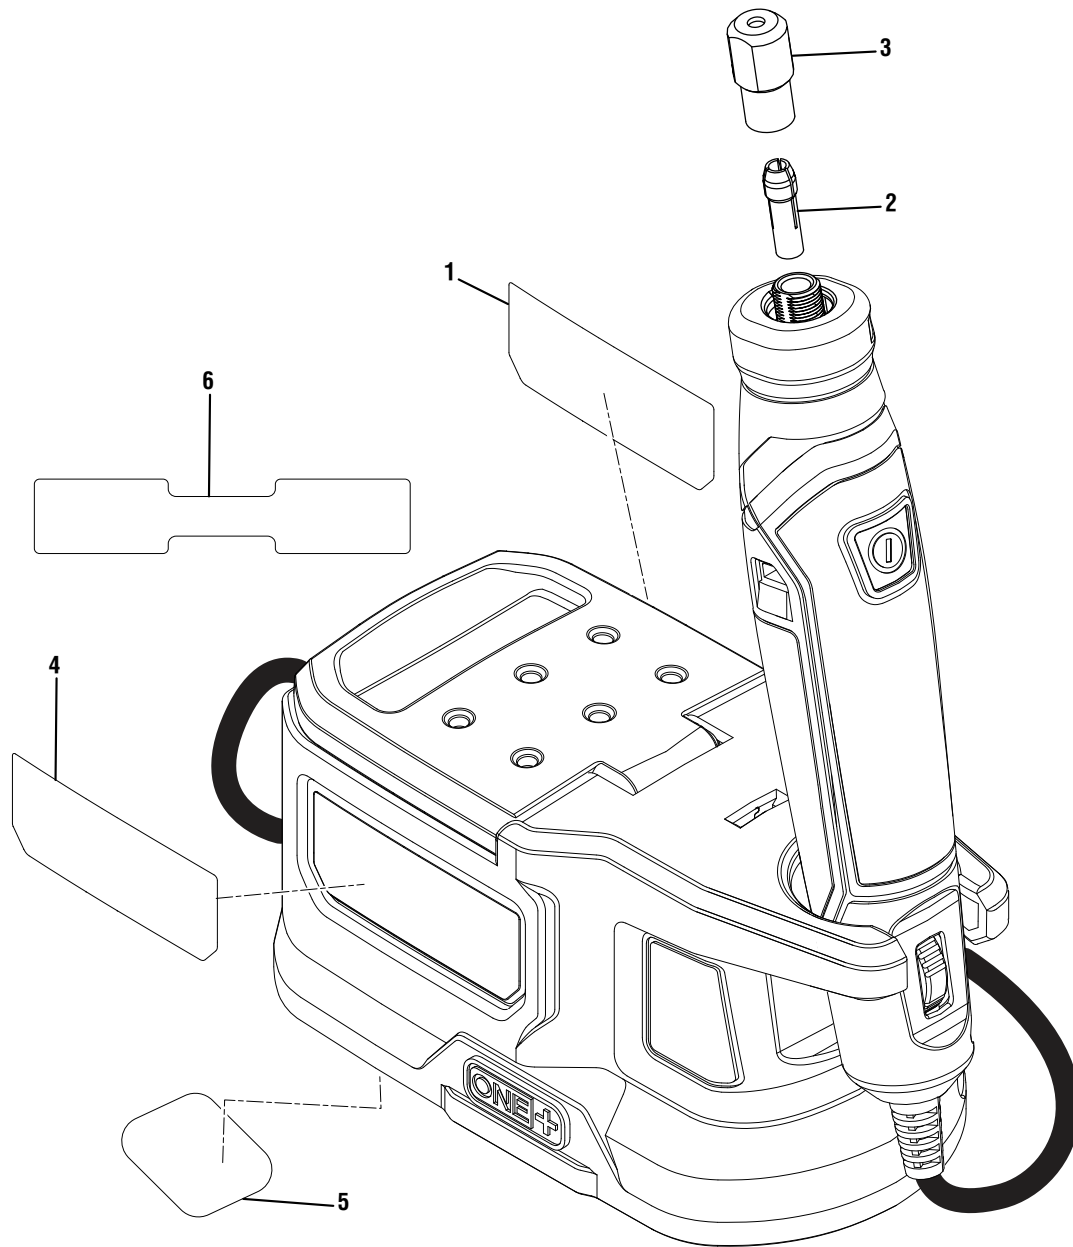

REPAIR SHEET

BRAND

RYOBI

MODEL NO.

PRT100

DESCRIPTION

18 Volt Precision Rotary Tool

ONE WORLD TECHNOLOGIES, INC.

P.O. Box 1288, Anderson, SC 29622 ■ 1-800-525-2579 ■ www.ryobitools.com

11-19-20 (Rev:01)

The model number and manufacturing location will be found on a label attached to the product. Always mention this information in all communications regarding this product and when ordering parts.

PARTS LIST

KEY NO.	PART NO.	DESCRIPTION	QTY.
1	941123042	Data Label	1
2	698753001	Collet	1
3	698754001	Collet Nut	1
4	941114318	Logo Label	1

KEY NO.	PART NO.	DESCRIPTION	QTY.
5	941120598	Battery Statement Label	1
6	941120599	Cord Wrap Label	1
	Not Shown:		
	998000214	Operator's Manual	