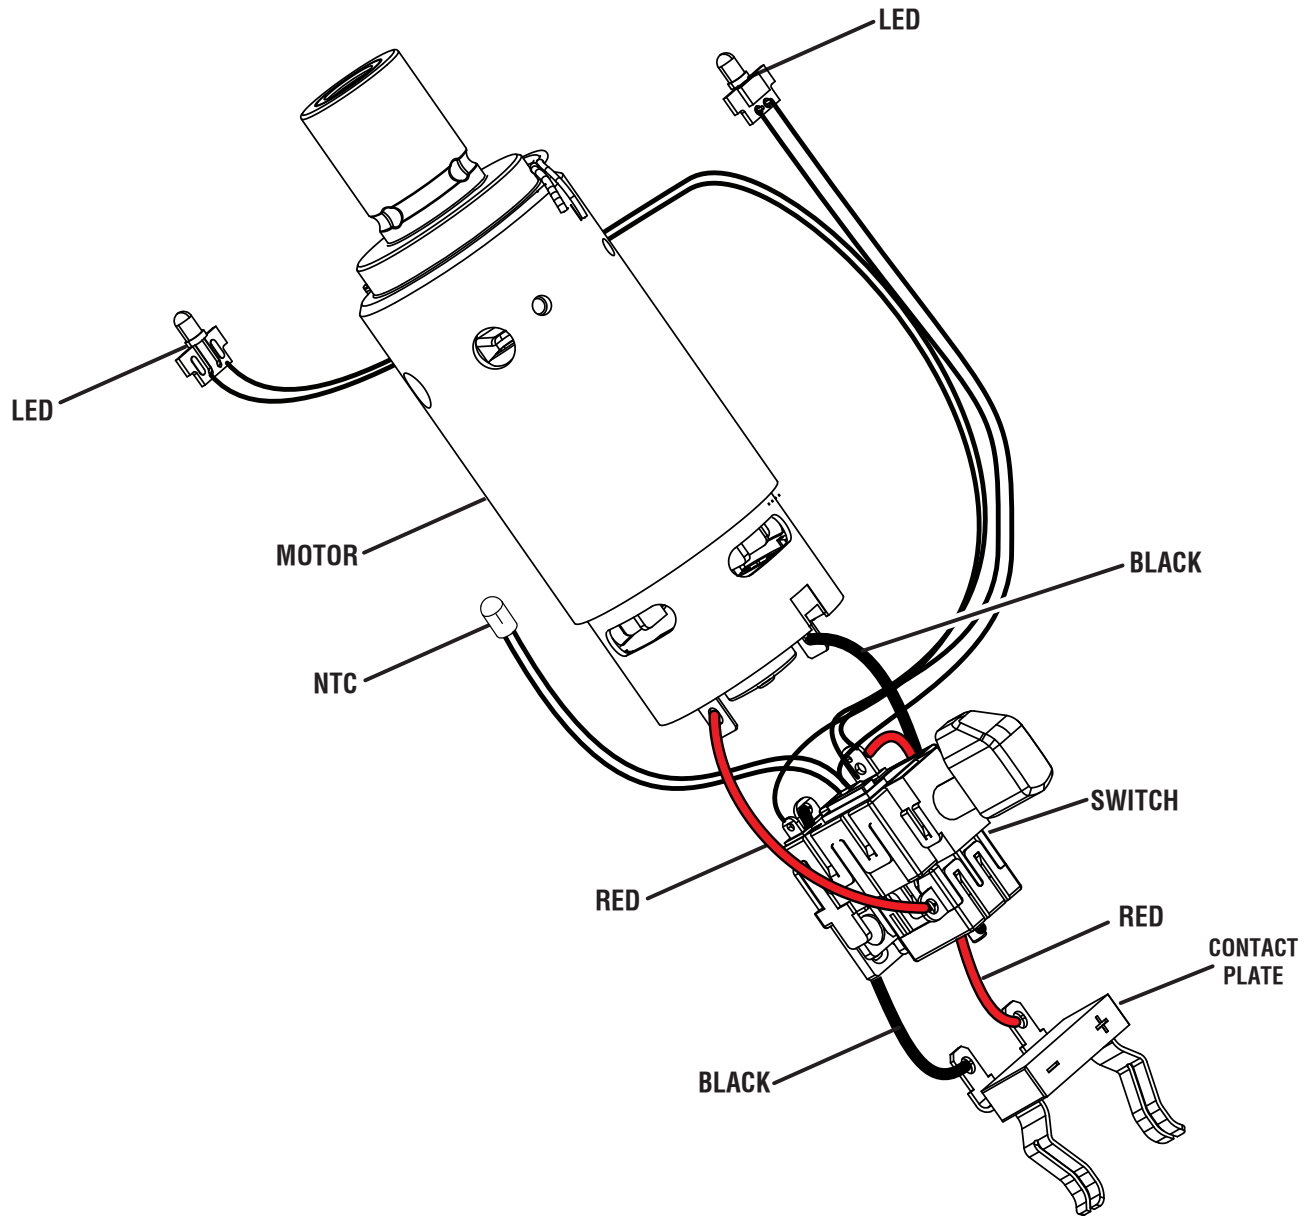

REPAIR SHEET

BRAND

RYOBI

DESCRIPTION

18 Volt 1/4 in. Ratchet

MODEL NO.

PRC01

TTI CONSUMER POWER TOOLS, INC.

PRC01

PARTS LIST

KEY NO.	PART NO.	DESCRIPTION	QTY.
1	206570007	Ratchet Head Assembly	1
2	692911005	Compression Spring	1
3	698280002	Sleeve	1
4	658883001	Washer (ID13 x OD17 x 0.5t)	1
5	622587002	Crank Shaft	1
6	204375028	Gear Case Assembly	1
7	690268001	Steel Ball	2
8	673021003	Drive Pin	1
9	661487001	Screw (M3 x 10 mm, T10 Torx Pan Hd.)	4
10	204375029	Carrier and Gear Assembly	1
11	633795001	Washer (ID14 x OD25.5 x 0.5t)	1
12-CN	206570006	Motor and Switch Assembly	1
12-VN	206570010	Motor and Switch Assembly	1
13	204375030	Housing Assembly (Inc. Key Nos. 19-22)	1

KEY NO.	PART NO.	DESCRIPTION	QTY.
14	565001004	Rubber Plug	1
15	539015001	Lock Out Switch	1
16	658792001	Switch Paddle	1
17	662328001	Screw (M3.5 x 12 mm, T10 Torx Pan Hd.)	7
18	941655042	Logo Label	1
19	941120483	Battery Icon Label	1
20	941120484	Hot Surface Label	1
21-CN	941123025	Data Label	1
21-VN	941120559	Data Label	1
	Not Shown:		
	998000143	Operator's Manual (CN – 961001672) (VN – 998000143)	

If a key number has multiple part numbers, please order the part that corresponds with the country of origin shown on the product's data label. CN = China VN = Vietnam

WIRING DIAGRAM