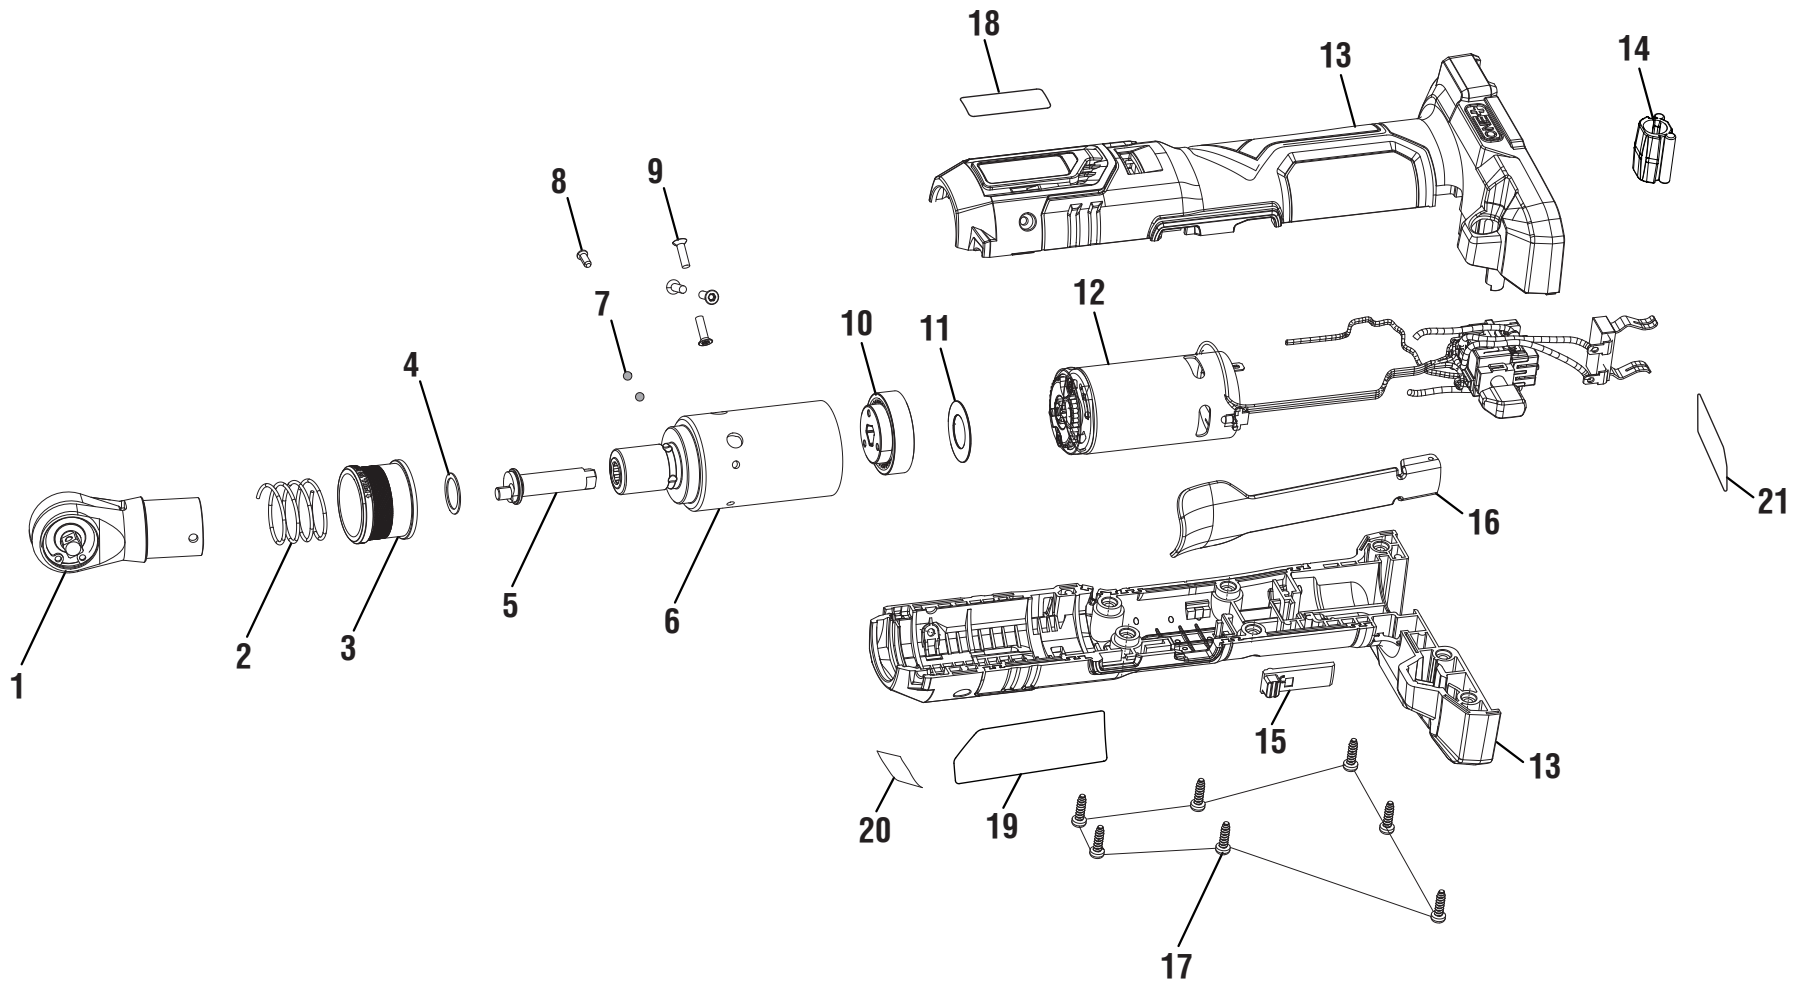

REPAIR SHEET

BRAND

RYOBI

DESCRIPTION

18 Volt 1/4 in. Ratchet

MODEL NO.

PRC01

TTI CONSUMER POWER TOOLS, INC.

PRC01

PARTS LIST

KEY NO.	PART NO.	DESCRIPTION	QTY.
1	206570007	Ratchet Head Assembly	1
2	692911005	Compression Spring	1
3	698280002	Sleeve	1
4	658883001	Washer (ID13 x OD17 x 0.5t)	1
5	622587002	Crank Shaft	1
6	204375028	Gear Case Assembly	1
7	690268001	Steel Ball	2
8	673021003	Drive Pin	1
9	661487001	Screw (M3 x 10 mm, T10 Torx Pan Hd.)	4
10	204375029	Carrier and Gear Assembly	1
11	633795001	Washer (ID14 x OD25.5 x 0.5t)	1
12-CN	206570006	Motor and Switch Assembly	1
12-VN	206570010	Motor and Switch Assembly	1
13	204375030	Housing Assembly (Inc. Key Nos. 19-22)	1

KEY NO.	PART NO.	DESCRIPTION	QTY.
14	565001004	Rubber Plug	1
15	539015001	Lock Out Switch	1
16	658792001	Switch Paddle	1
17	662328001	Screw (M3.5 x 12 mm, T10 Torx Pan Hd.)	7
18	941655042	Logo Label	1
19	941120483	Battery Icon Label	1
20	941120484	Hot Surface Label	1
21-CN	941123025	Data Label	1
21-VN	941120559	Data Label	1
	Not Shown:		
	998000143	Operator's Manual (CN – 961001672) (VN – 998000143)	

If a key number has multiple part numbers, please order the part that corresponds with the country of origin shown on the product's data label. CN = China VN = Vietnam

WIRING DIAGRAM