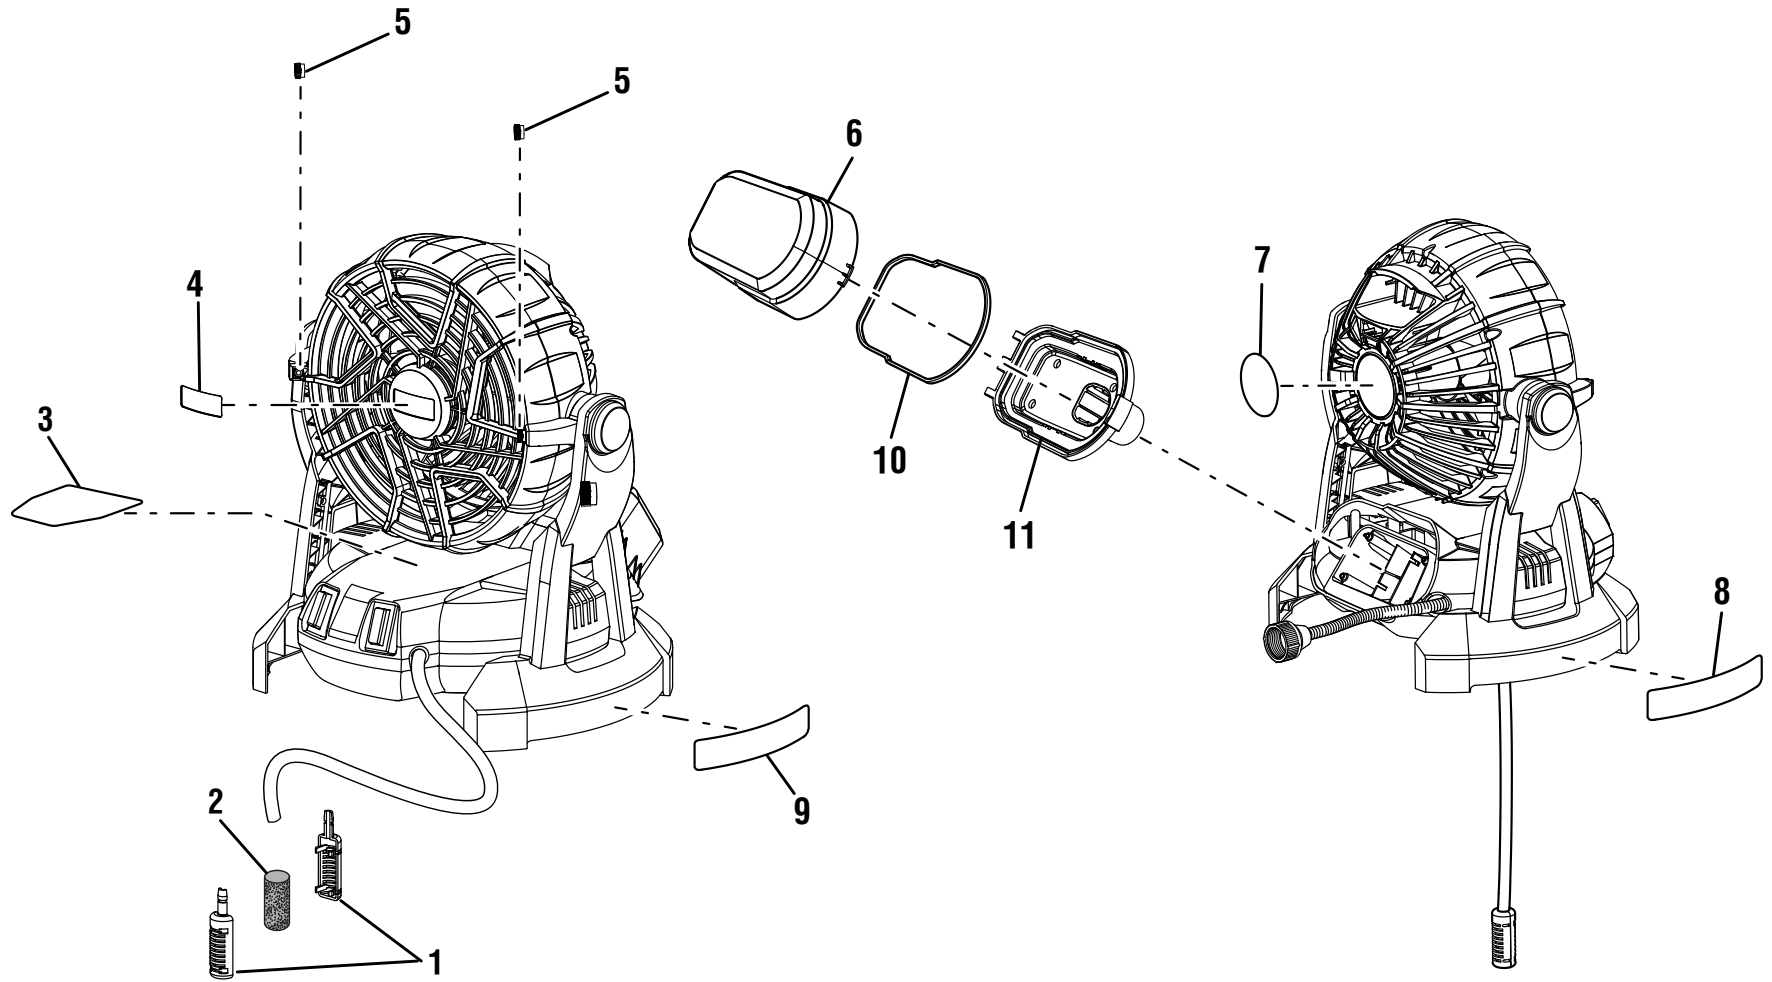

RYOBI 18V BUCKET TOPPER – MODEL NOS. PMF01CN/PMF01ID

**RYOBI 18V BUCKET TOPPER – MODEL NOS. PMF01CN/PMF01ID**

The model number will be found on a label attached to the motor housing. Always mention the model number in all correspondence regarding your **BUCKET TOPPER** or when ordering repair parts.

**PARTS LIST**

<b>KEY NO.</b>	<b>PART NUMBER</b>	<b>DESCRIPTION</b>	<b>QTY</b>
1	019770001050	Filter Assembly (Inc. Key No. 2).....	1
2	019504001075	Filter.....	1
3	01977000101K	Pump/Fan Control Label .....	1
4	940705330	Logo Label.....	1
5	019504001136	Nozzle Assembly .....	2
6	019770001019	Battery Cover .....	1
7	01977000301K	Data Label (PMF01CN).....	1
	01977000103K	Data Label (PMF01ID) .....	1
8	01977000104K	POP Label .....	1
9	01977000105K	Warning Icon Label.....	1
10	019504001036	Battery Gasket.....	1
11	019770001020	Battery Support.....	1