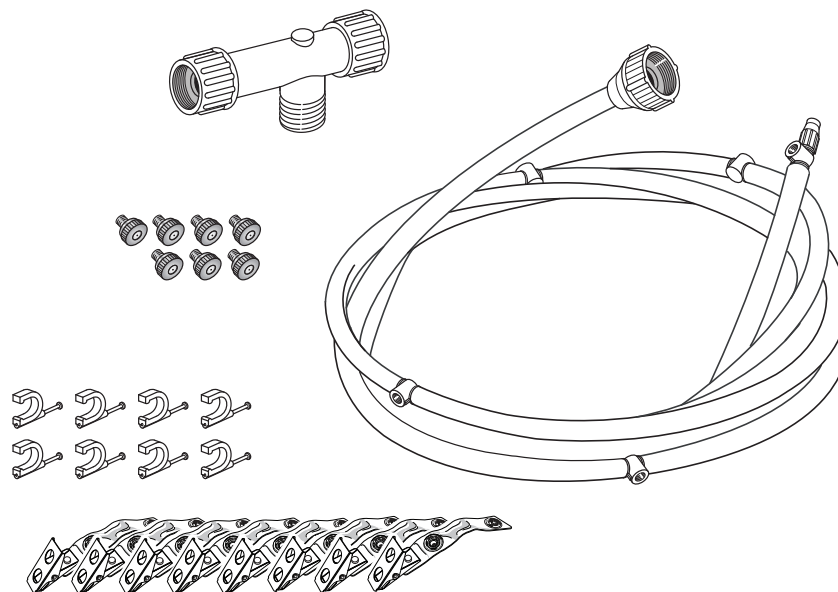

REPAIR SHEET

BRAND
RYOBI

MODEL NO.
PMC1412K

DESCRIPTION
12 ft. 1/4 in. Misting Kit

ONE WORLD TECHNOLOGIES, INC.

P.O. Box 1288, Anderson, SC 29622 ■ 1-800-525-2579 ■ www.ryobitools.com

12-15-20 (Rev:01)

The model number and manufacturing location will be found on a label attached to the product. Always mention this information in all communications regarding this product and when ordering parts.