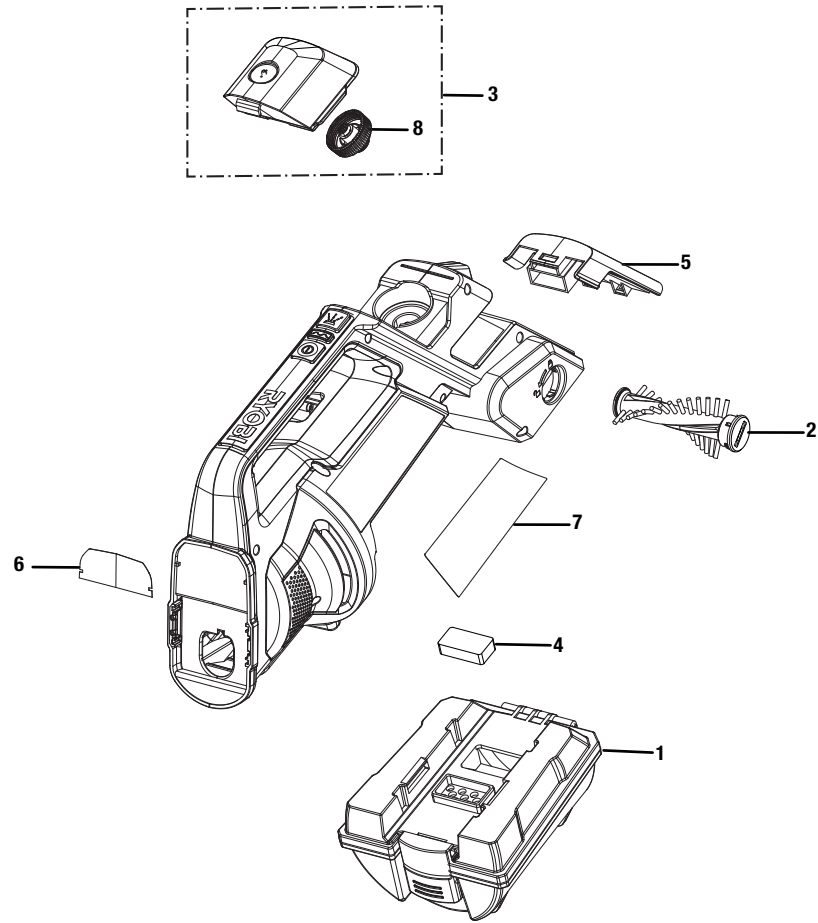

REPAIR SHEET

BRAND
RYOBI

MODEL NO.
PCL756

DESCRIPTION
18 Volt SwiftClean Spot Cleaner

TTI CONSUMER POWER TOOLS, INC.

P.O. Box 1288, Anderson, SC 29622 ■ 1-800-525-2579 ■ www.ryobitools.com

11-9-23 (Rev:02)

The model number and manufacturing location will be found on a label attached to the product. Always mention this information in all communications regarding this product and when ordering parts.

PARTS LIST

KEY NO.	PART NO.	DESCRIPTION	QTY.
1	204843018	Dirty Water Tank Assembly	1
2	204843017	Roller Bar	1
3	318941001	Solution Water Tank Assembly (Inc. Key No. 8)	1
4	904059001	Foam Filter	1
5	544812001	Intake Nozzle	1
6	CN- 941124086	Data Label	1
	VN- 941124349	Data Label	1

KEY NO.	PART NO.	DESCRIPTION	QTY.
7	941120998	Warning Label	1
8	204843020	Solution Water Tank Cap Assembly	1
	Not Shown:		
	998000929	Operator's Manual (961153656)	
	904137009	Cleaning Solution	