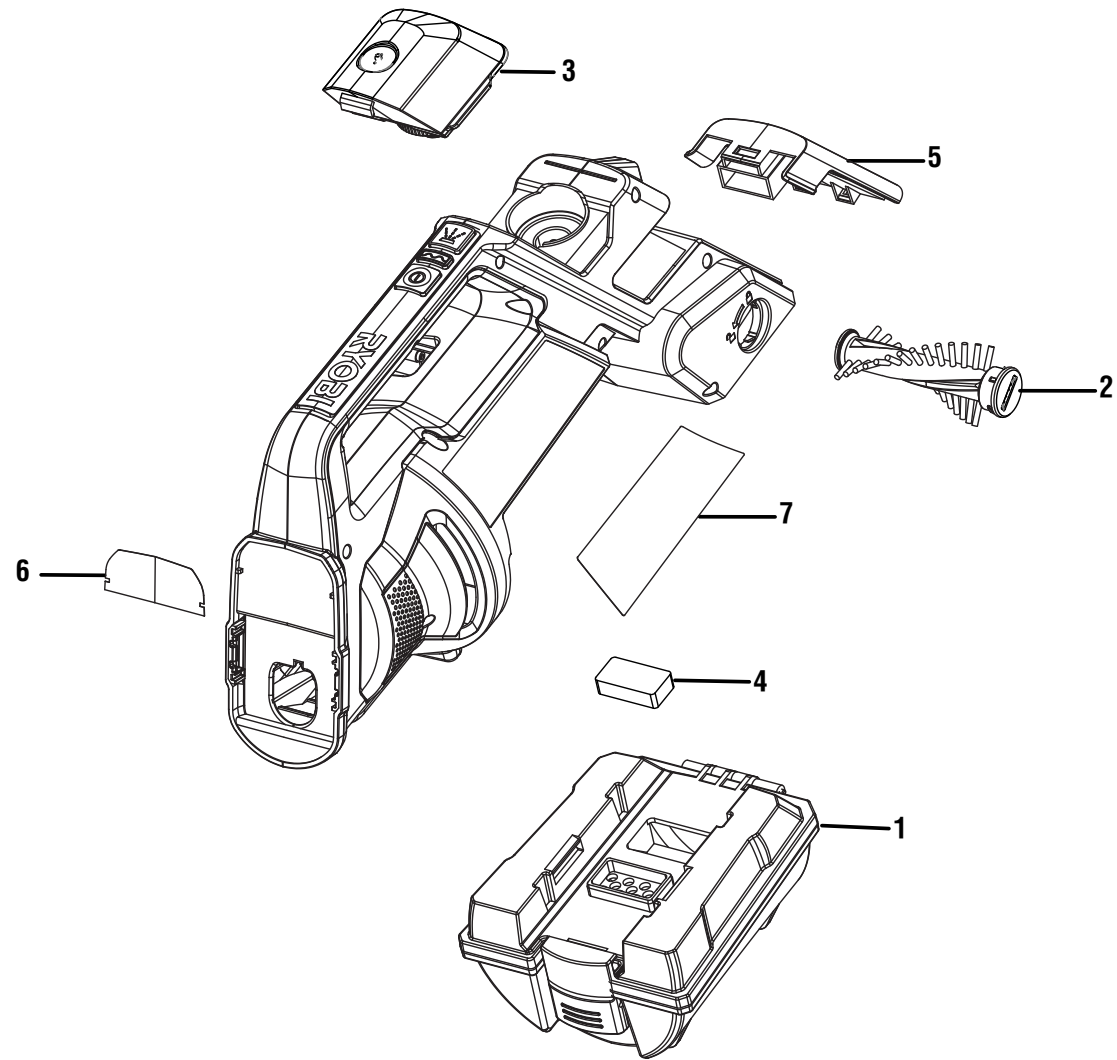

# REPAIR SHEET

BRAND <b>RYOBI</b>	DESCRIPTION <b>18 Volt SwiftClean Spot Cleaner</b>
MODEL NO. <b>PCL756</b>	

**TTI CONSUMER POWER TOOLS, INC.**

P.O. Box 1288, Anderson, SC 29622 ■ 1-800-525-2579 ■ [www.ryobitools.com](http://www.ryobitools.com)

### PARTS LIST

KEY NO.	PART NO.	DESCRIPTION	QTY.
1	204843018	Dirty Water Tank Assembly	1
2	204843017	Roller Bar	1
3	318941001	Solution Water Tank Assembly	1
4	904059001	Foam Filter	1
5	544812001	Intake Nozzle	1

KEY NO.	PART NO.	DESCRIPTION	QTY.
6	CN- 941124086	Data Label	1
	VN- 941124349	Data Label	1
7	941120998	Warning Label	1
	Not Shown:		
	998000929	Operator's Manual (961153656)	