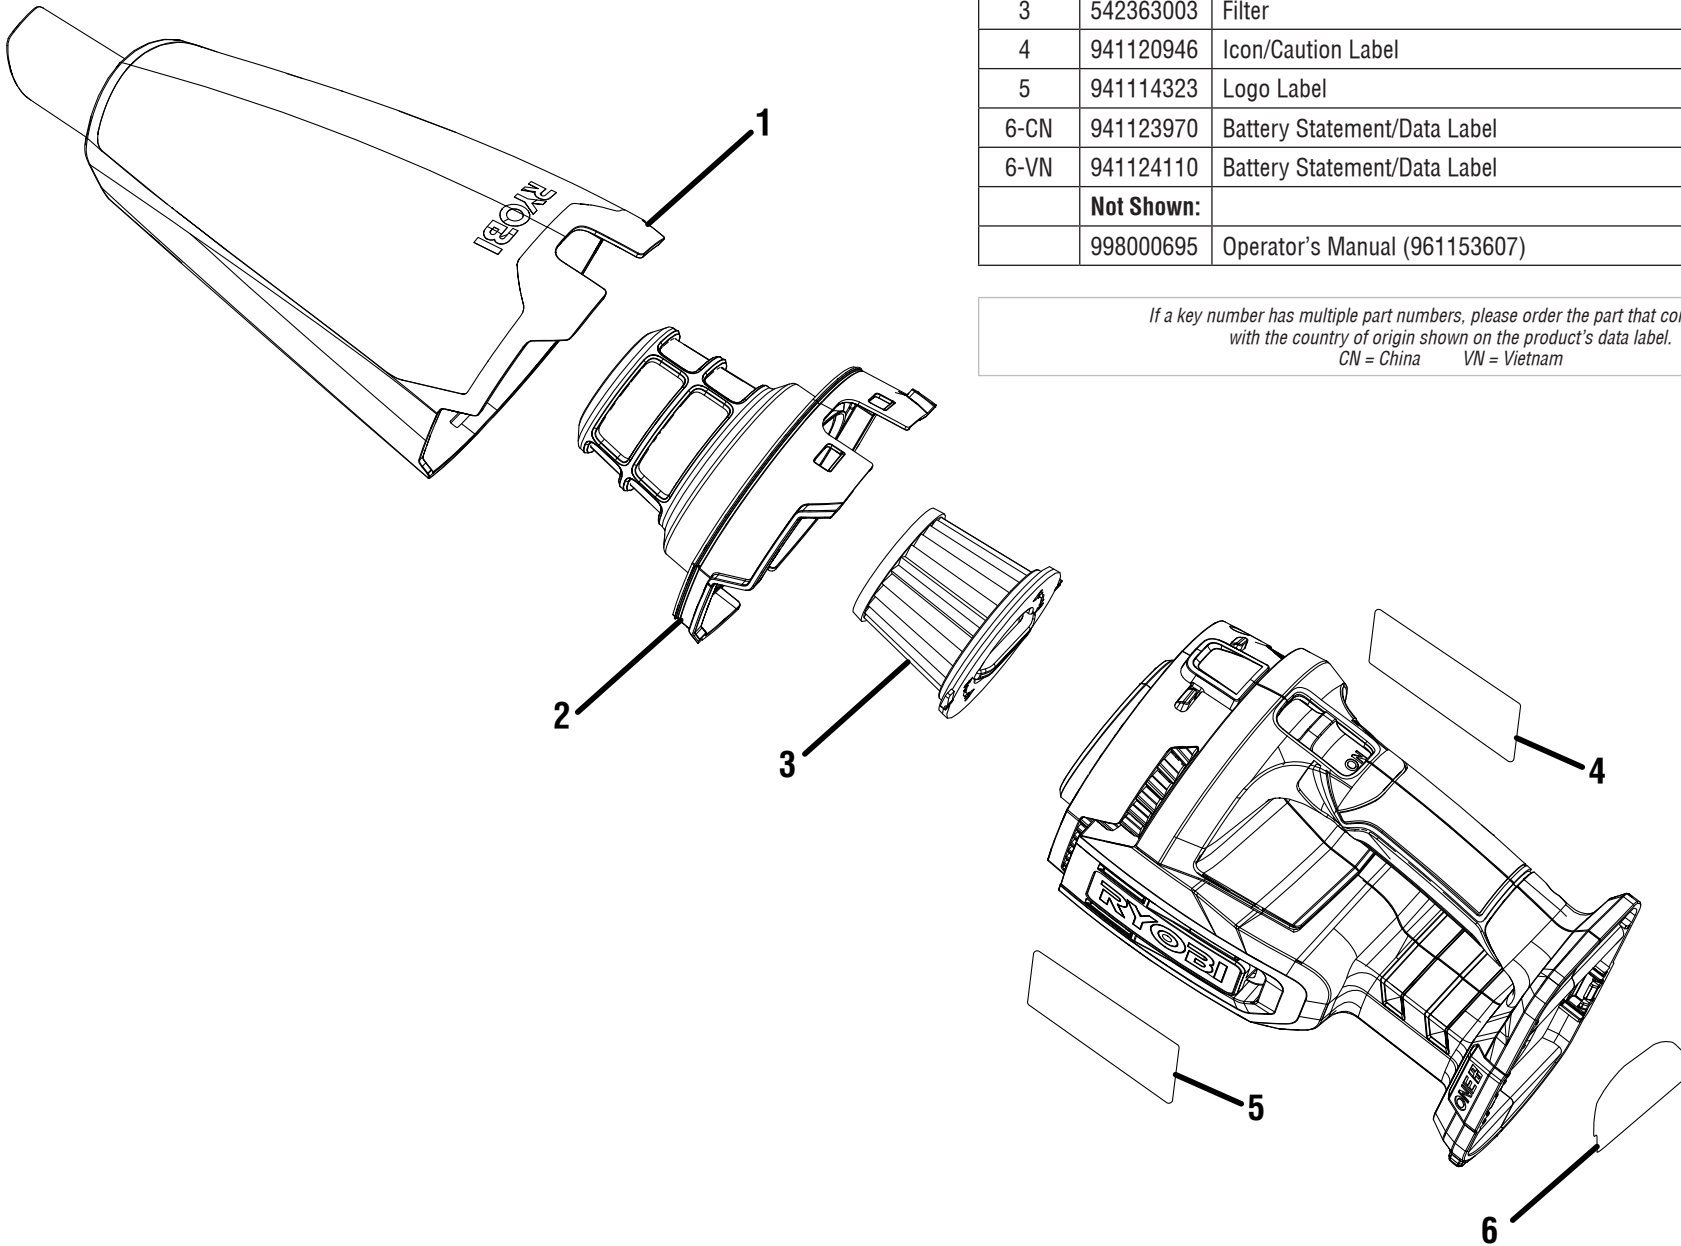

REPAIR SHEET

BRAND RYOBI	DESCRIPTION 18 Volt Hand Vac
MODEL NO. PCL705	

TTI CONSUMER POWER TOOLS, INC.

P.O. Box 1288, Anderson, SC 29622 ■ 1-800-525-2579 ■ www.ryobitools.com

4-25-22 (Rev:02)

The model number and manufacturing location will be found on a label attached to the product. Always mention this information in all communications regarding this product and when ordering parts.

PARTS LIST

KEY NO.	PART NO.	DESCRIPTION	QTY.
1	544292001	Dust Bowl	1
2	544293001	Prefilter	1
3	542363003	Filter	1
4	941120946	Icon/Caution Label	1
5	941114323	Logo Label	1
6-CN	941123970	Battery Statement/Data Label	1
6-VN	941124110	Battery Statement/Data Label	1
	Not Shown:		
	998000695	Operator's Manual (961153607)	

*If a key number has multiple part numbers, please order the part that corresponds with the country of origin shown on the product's data label.
CN = China VN = Vietnam*