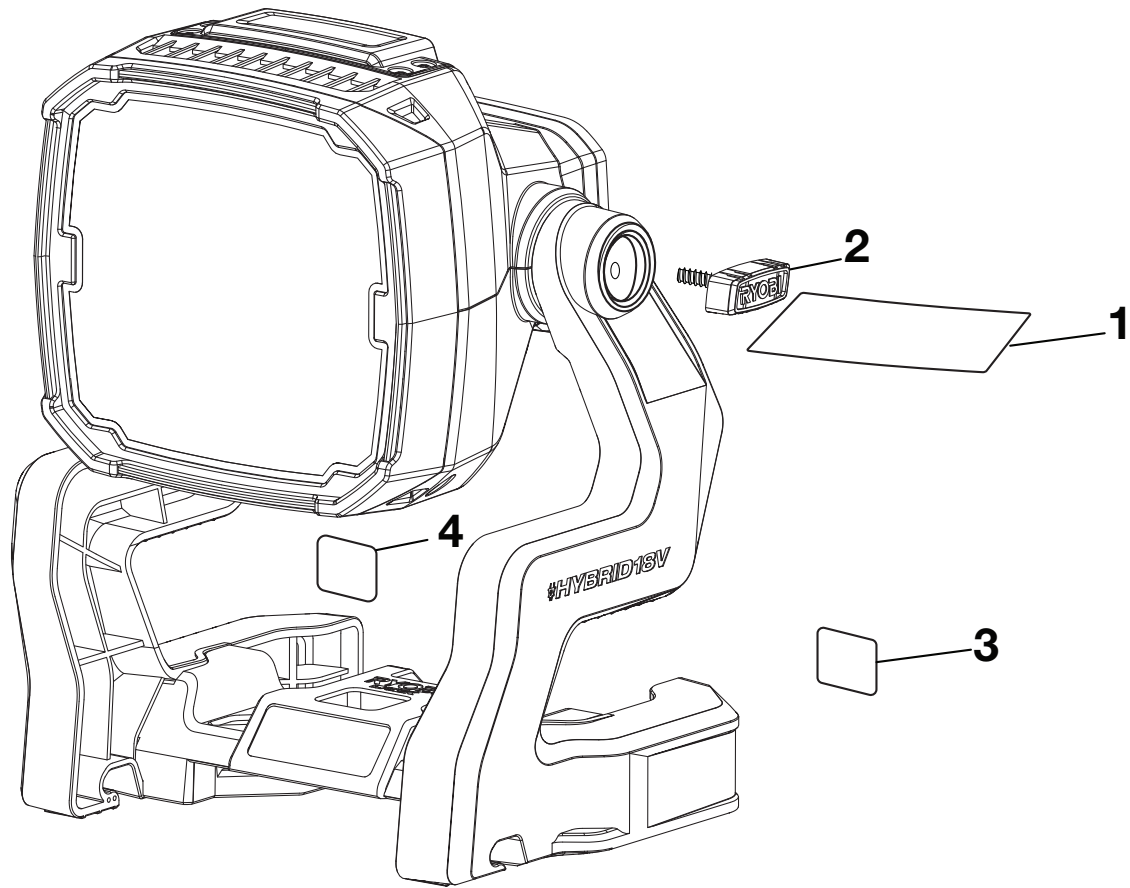

REPAIR SHEET

BRAND

RYOBI

DESCRIPTION

18V Hybrid LED Work Light

MODEL NO.

PCL633

ONE WORLD TECHNOLOGIES, INC.

P.O. Box 1288, Anderson, SC 29622 ■ 1-800-525-2579 ■ www.ryobitools.com

6-21-23 (Rev:01)

The model number and manufacturing location will be found on a label attached to the product. Always mention this information in all communications regarding this product and when ordering parts.

PARTS LIST

KEY NO.	PART NO.	DESCRIPTION	QTY.
1	941633007	Data Label / Warning Label (SP)	1
2	320083001	Pivot Knob	1
3	941633005	Warning Label	1
4	941633006	Warning Label (FR)	1
	Not Shown:		
	998000081	Operator's Manual (961034005)	