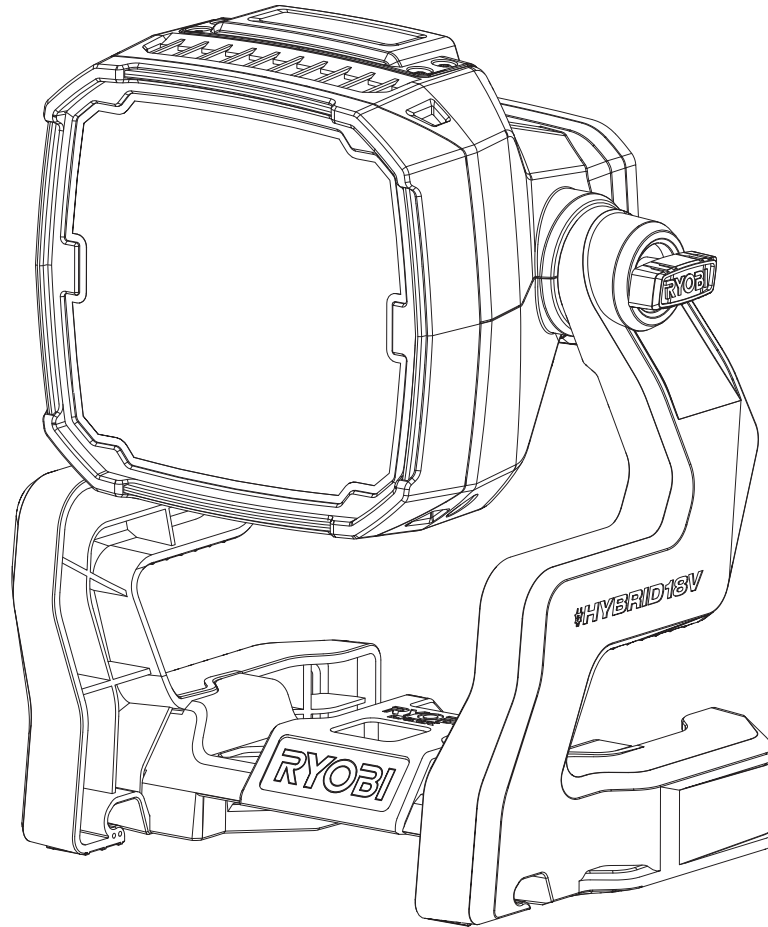

REPAIR SHEET

BRAND

RYOBI

DESCRIPTION

18V Hybrid LED Work Light

MODEL NO.

PCL633

ONE WORLD TECHNOLOGIES, INC.

P.O. Box 1288, Anderson, SC 29622 ■ 1-800-525-2579 ■ www.ryobitools.com

6-21-23 (Rev:01)

The model number and manufacturing location will be found on a label attached to the product. Always mention this information in all communications regarding this product and when ordering parts.

PARTS LIST

KEY NO.	PART NO.	DESCRIPTION	QTY.
1	941633007	Data Label / Warning Label (SP)	1
2	320083001	Pivot Knob	1
3	941633005	Warning Label	1
4	941633006	Warning Label (FR)	1
	Not Shown:		
	998000081	Operator's Manual (961034005)	