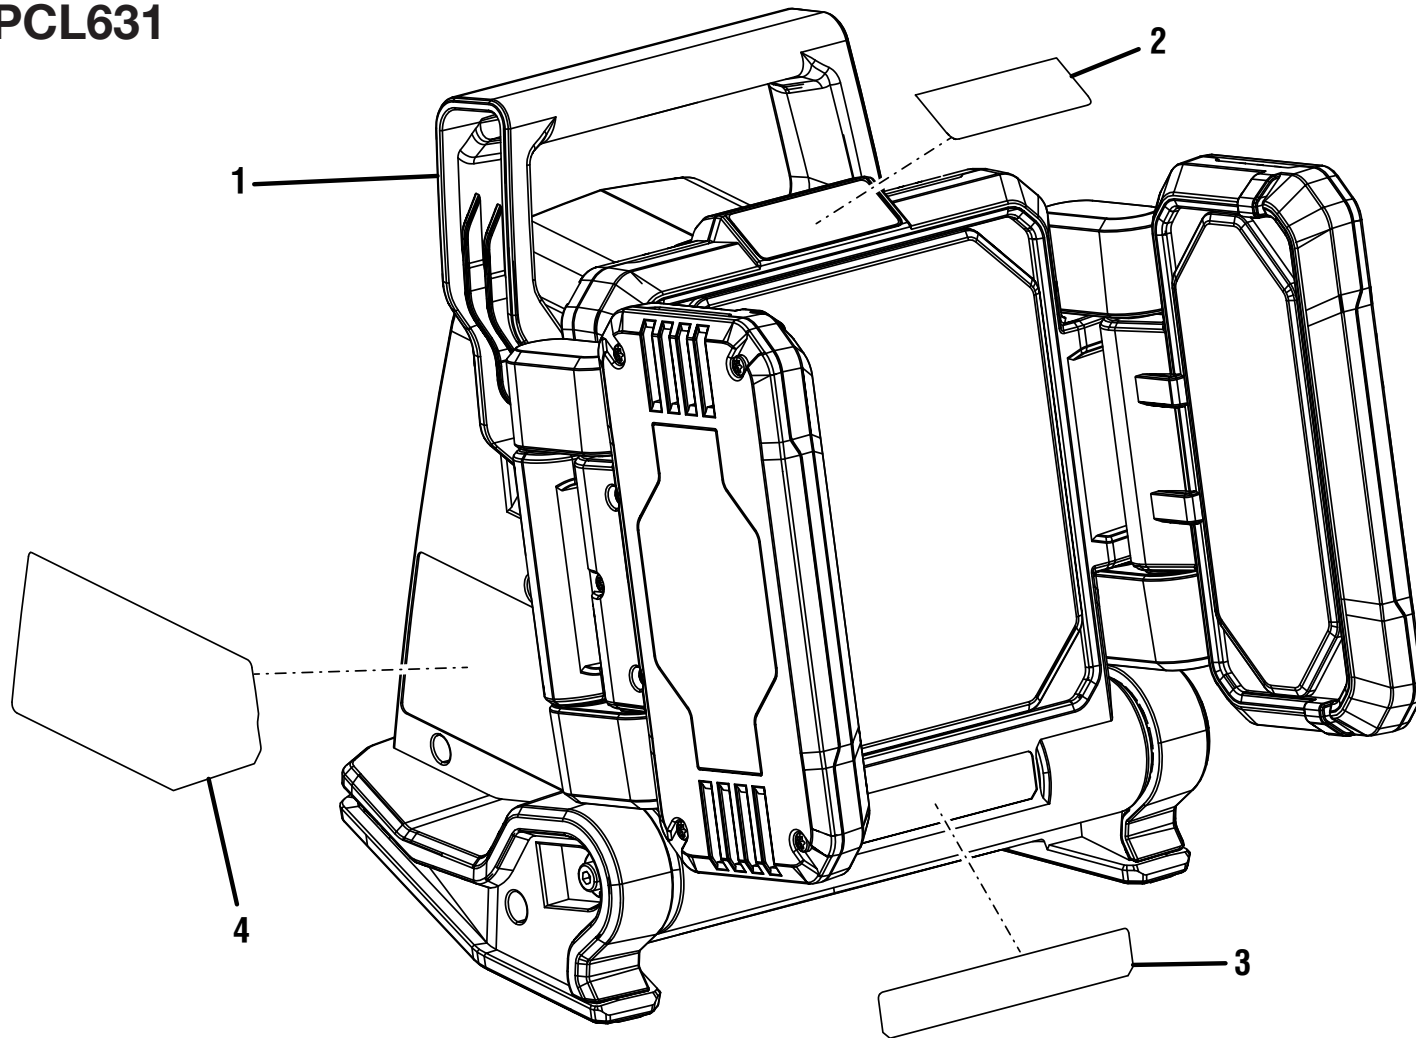

REPAIR SHEET

BRAND

RYOBI

DESCRIPTION

MODEL NO.

PCL631

18 Volt Hybrid LED Panel Light

ONE WORLD TECHNOLOGIES, INC.

P.O. Box 1288, Anderson, SC 29622 ■ 1-800-525-2579 ■ www.ryobitools.com

9-16-21 (Rev:01)

The model number and manufacturing location will be found on a label attached to the product. Always mention this information in all communications regarding this product and when ordering parts.

PARTS LIST

KEY NO.	PART NO.	DESCRIPTION	QTY.
1	019135001012	Handle	1
2	941114318	RYOBI Logo Label	1
3	01913500102K	Hybrid Logo Label	1
4	01913500101K	Icon/Warning/Data Label	1
	Not Shown:		
	988000580	Operator's Manual	