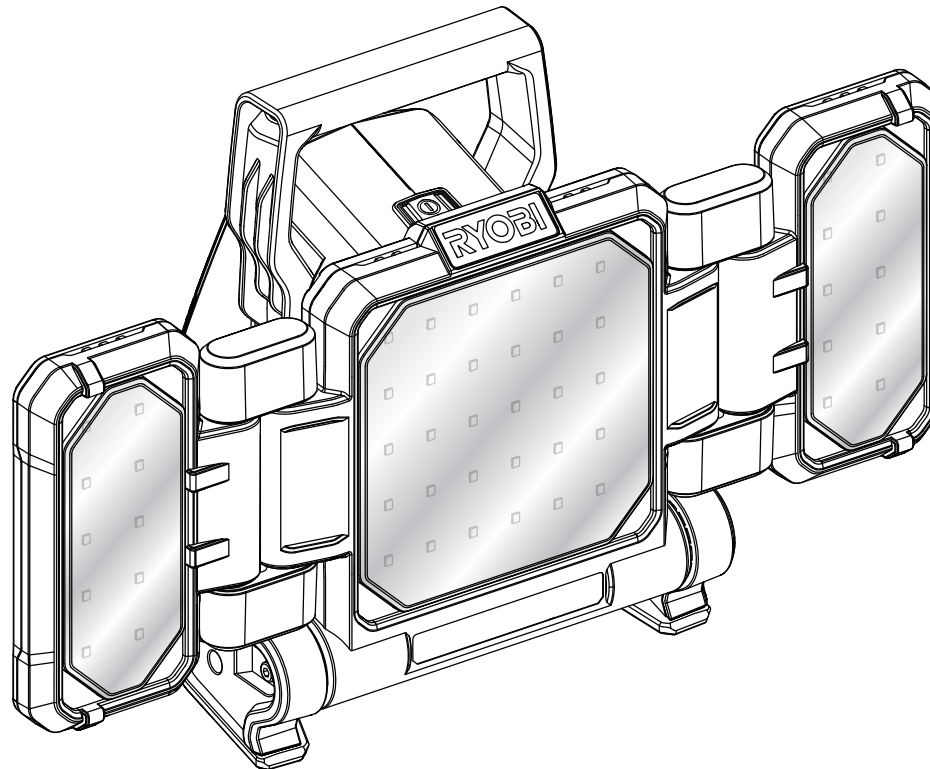

REPAIR SHEET

BRAND

RYOBI

DESCRIPTION

MODEL NO.

PCL631

18 Volt Hybrid LED Panel Light

ONE WORLD TECHNOLOGIES, INC.