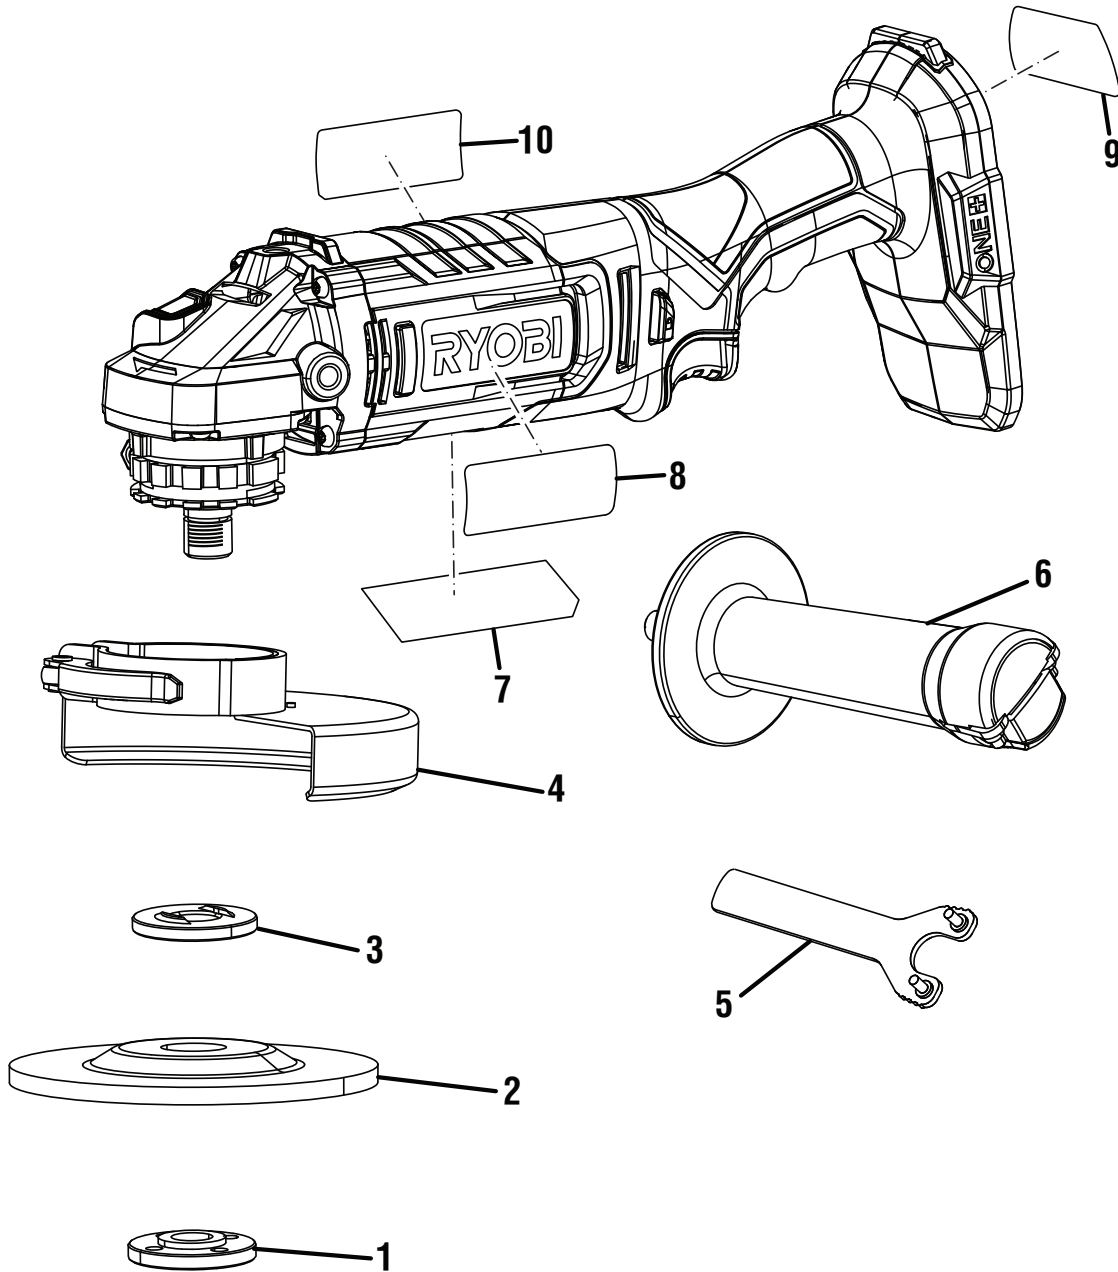

REPAIR SHEET

BRAND

RYOBI

DESCRIPTION

18 Volt Angle Grinder

MODEL NO.

PCL445

TTI CONSUMER POWER TOOLS, INC.

P.O. Box 1288, Anderson, SC 29622 ■ 1-800-525-2579 ■ www.ryobitools.com

4-22-22 (Rev:01)

The model number and manufacturing location will be found on a label attached to the product. Always mention this information in all communications regarding this product and when ordering parts.

PARTS LIST

KEY NO.	PART NO.	DESCRIPTION	QTY.
1	019498008001	Clamp Nut	1
2	039029012106	Grinding Wheel Assembly	1
3	019498008002	Disc Flange	1
4	019127001101	Wheel Guard Assembly	1
5	019498008057	Wrench	1
6	039029021007	Auxiliary Handle	1
7	01912700102K	Warning Label	1
8	941114322	Logo Label	1
9	01912700103K	Battery Statement Label	1
10	01912700101K	Data Label	1
	Not Shown:		
	998000812	Operator's Manual (01912700101Q)	