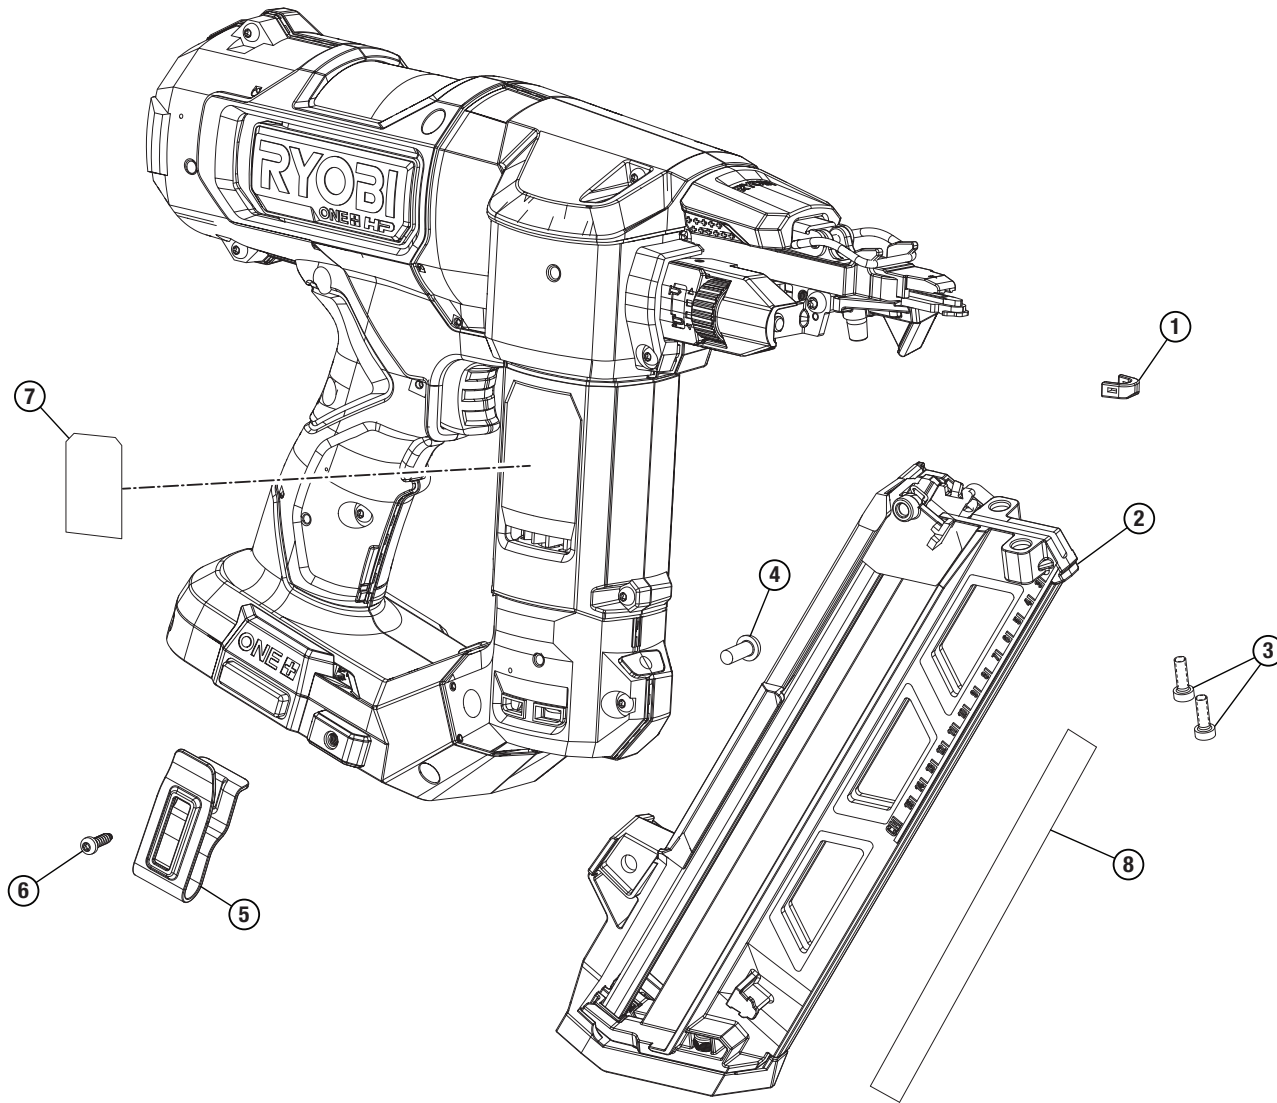

REPAIR SHEET

BRAND

RYOBI

DESCRIPTION

**18 Volt One+ 15 Ga. Angled
Finish Nailer**

MODEL NO.

PBL375

TTI CONSUMER POWER TOOLS, INC.

P.O. Box 1288, Anderson, SC 29622 ■ 1-800-525-2579 ■ www.ryobitools.com

8-16-24 (Rev:01)

The model number and manufacturing location will be found on a label attached to the product. Always mention this information in all communications regarding this product and when ordering parts.

PARTS LIST

KEY NO.	PART NO.	DESCRIPTION	QTY.
1	552202002	No Mar Pad	1
2	206370002	Magazine Assembly (Inc. Key No. 8)	1
3	661233001	Screw (M4 x 12 mm)	2
4	661889003	Screw (M5 x 13 mm)	1
5	659251001	Belt Clip	1

KEY NO.	PART NO.	DESCRIPTION	QTY.
6	660212057	Screw (M4 x 7 mm)	1
7	941110339	Data Label	1
8	941119305	Danger Label	1
		Not Shown:	
	999000408	Operator's Manual	