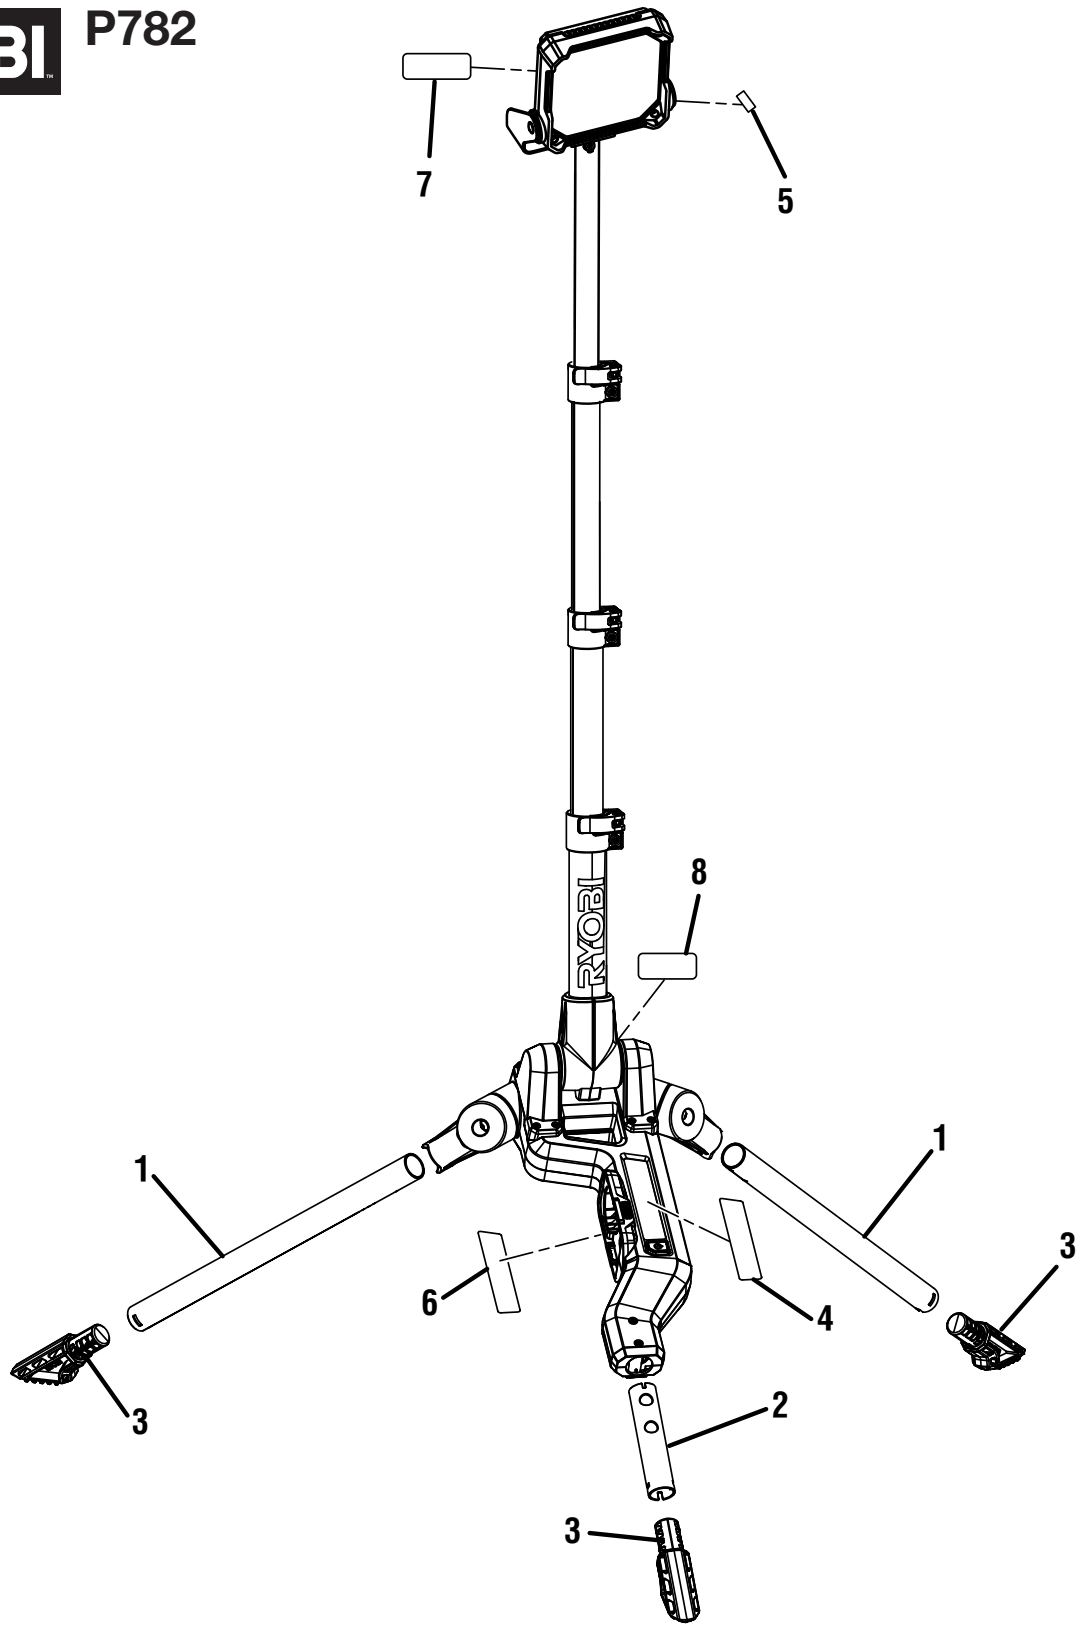

REPAIR SHEET

BRAND

RYOBI

MODEL NO.

P782

DESCRIPTION

18 Volt Hybrid Tripod Stand Light

ONE WORLD TECHNOLOGIES, INC.

P.O. Box 1288, Anderson, SC 29622 ■ 1-800-525-2579 ■ www.ryobitools.com

12-3-20 (Rev:02)

The model number and manufacturing location will be found on a label attached to the product. Always mention this information in all communications regarding this product and when ordering parts.

PARTS LIST

KEY NO.	PART NO.	DESCRIPTION	QTY.
1	622651001	Leg Tube (Long)	2
2	622652001	Leg Tube (Short)	1
3	568017001	Rubber Foot	3
4	941015069	Logo/Hybrid Label	1
5	941015067	Warning Icon Label	1

KEY NO.	PART NO.	DESCRIPTION	QTY.
6	941015066	Data/Warning Label	1
7	941002198	Logo Label (Head)	1
8	941015072	Logo Label (Base)	1
	Not Shown:		
	998000173	Operator's Manual (961015034)	