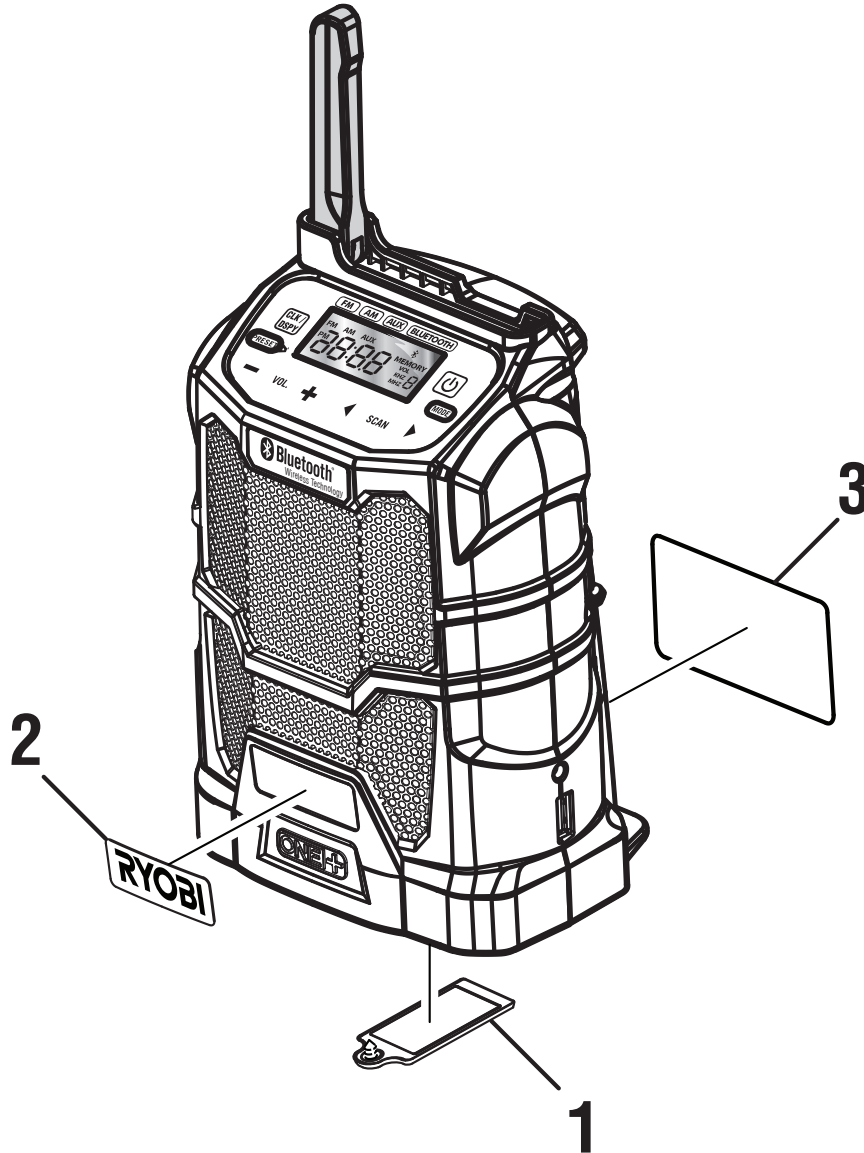

**Ryobi 18V Compact Radio
Model No. P742
Repair Sheet**

RYOBI 18V COMPACT RADIO – MODEL NO. P742

The model number will be found on a label attached to the housing. Always mention the model number in all correspondence regarding your **RADIO** or when ordering replacement parts.

KEY NO.	PART NUMBER	DESCRIPTION	QTY
1	019638001045	Battery Door Assembly	1
2	940114176	Logo Label	1
3	941121414	Data Label	1

Not Shown:
 991000122 Operator's Manual
 5-6-15
 (Rev:01)