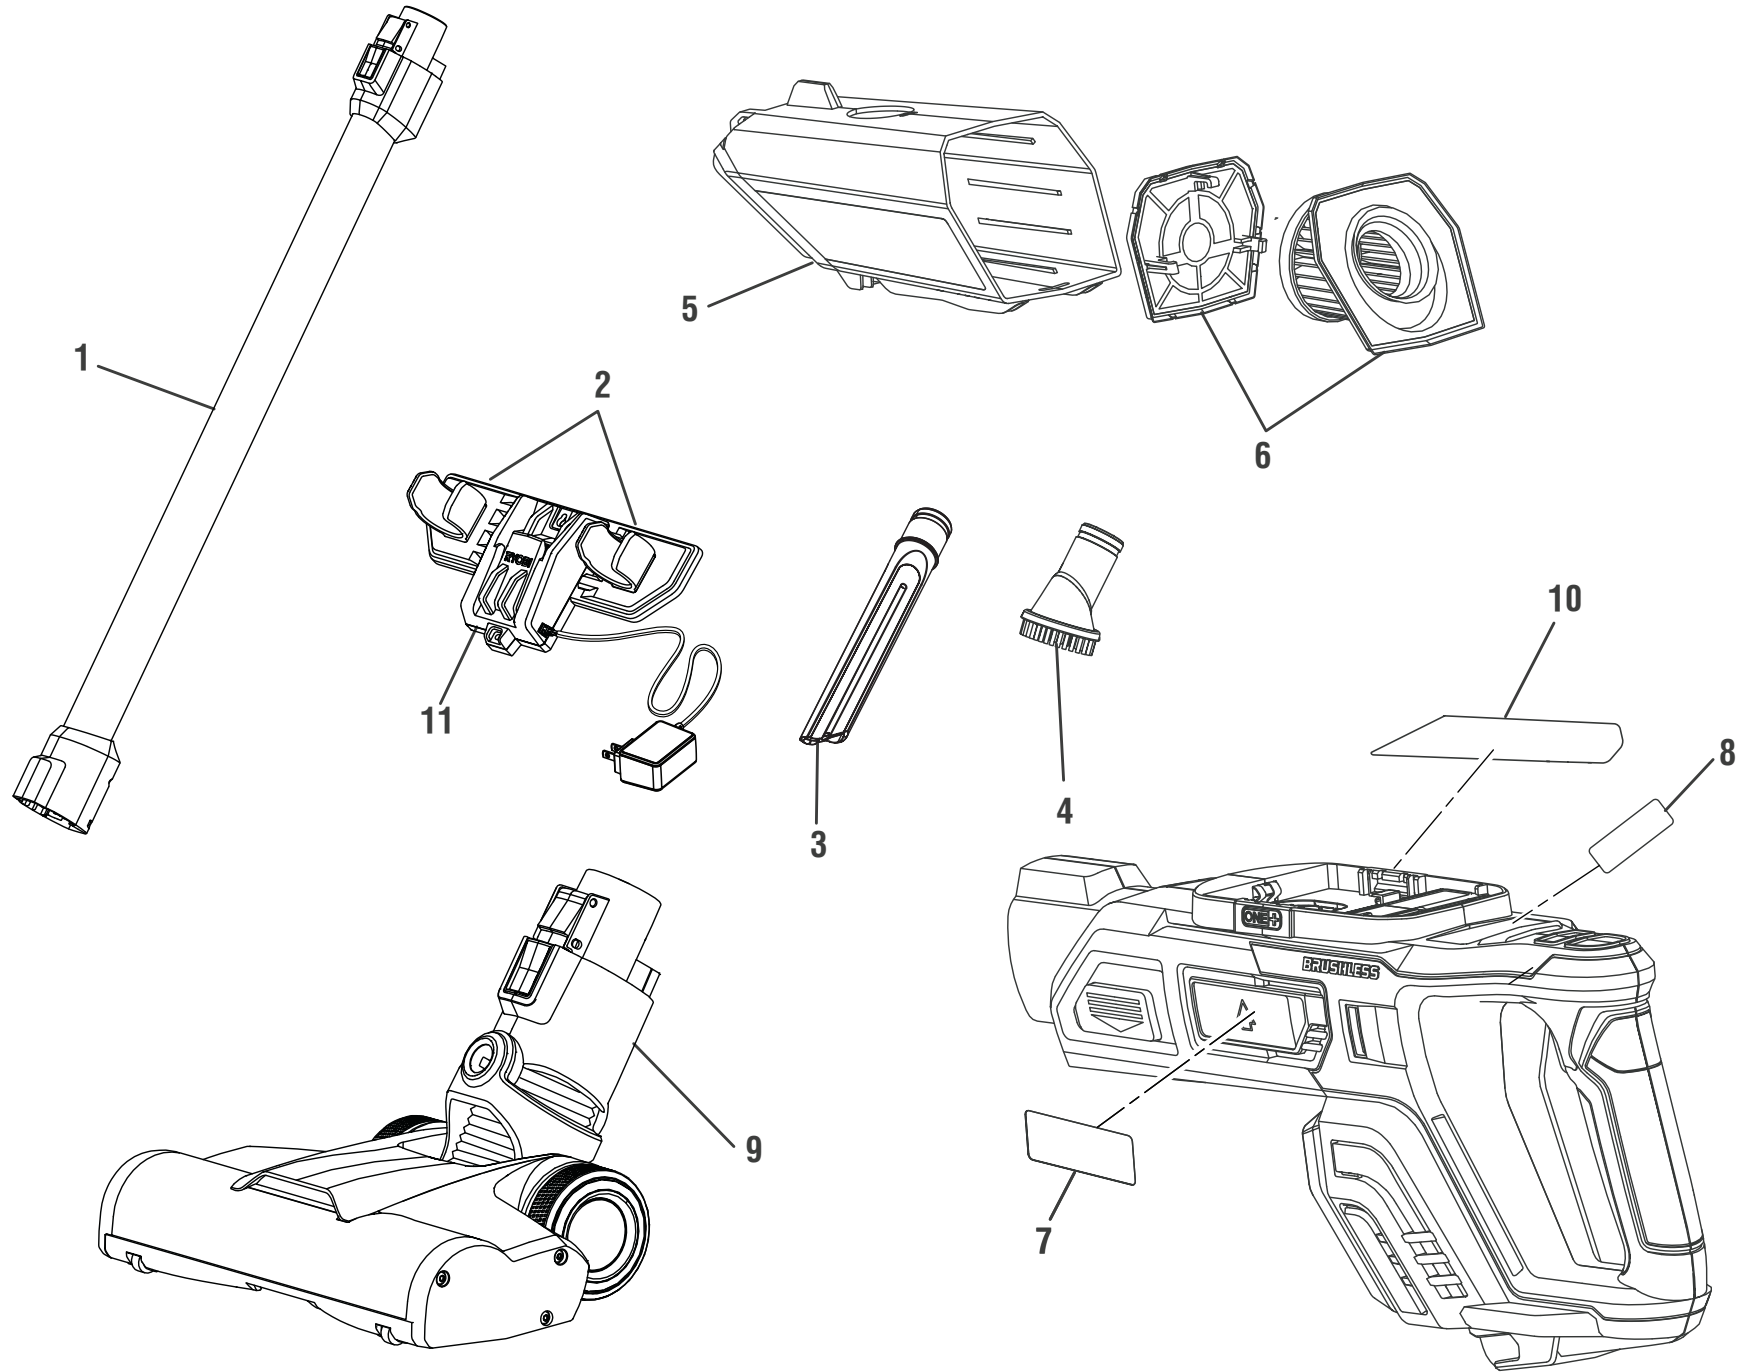

RYOBI
18 Volt Stick Vac
Model No. P724
Repair Sheet

ONE WORLD TECHNOLOGIES, INC.

P.O. Box 1288, Anderson, SC 29622

Phone 1-800-525-2579

www.ryobitools.com

RYOBI 18 VOLT STICK VAC – MODEL NO. P724

RYOBI 18 VOLT STICK VAC – MODEL NO. P724

The model number will be found on a label attached to the motor housing. Always mention the model number in all correspondence regarding your **STICK VACUUM** or when ordering parts.

PARTS LIST

KEY NO.	PART NUMBER	DESCRIPTION	QTY
1	313279004	Extension Wand Assembly.....	1
2	204843009	Charger Cradle/Accessory Holder	1
3	534281005	Crevice Tool Accessory	1
4	313281003	Dust Brush Accessory.....	1
5	204843010	Dust Cup Assembly.....	1
6	206700006	Air Filter w/Prescreen Assembly	1
7	940304497	Logo Label	1
8	941120539	Charger Status Indicator Label	1
9	313280006	P7191 Roller Bar Assembly.....	1
10	941122711	Vacuum Data/Warning Label.....	1
11	140436001	P186 Charger	1