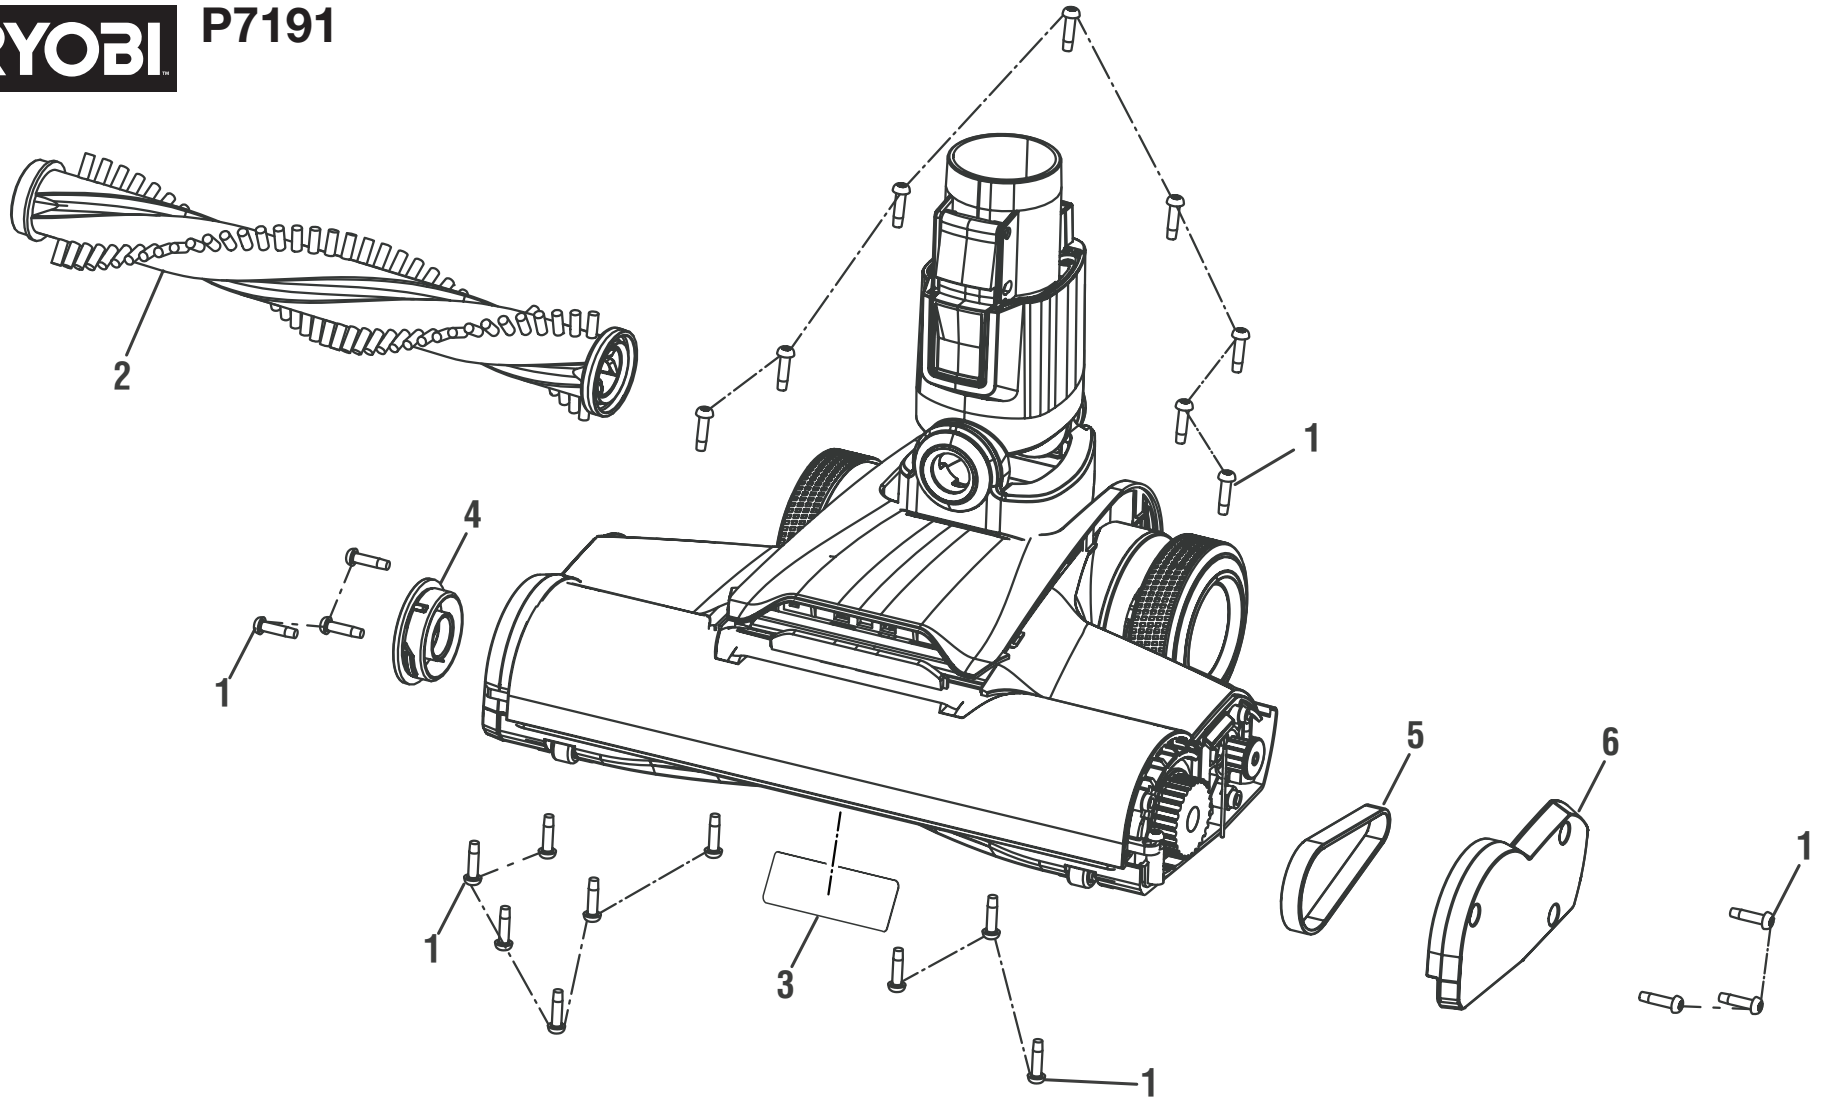

# REPAIR SHEET

BRAND

**RYOBI**

DESCRIPTION

MODEL NO.

**P7191**

## 18 Volt Beater Bar Head Assembly

**ONE WORLD TECHNOLOGIES, INC.**

P.O. Box 1288, Anderson, SC 29622 ■ 1-800-525-2579 ■ [www.ryobitools.com](http://www.ryobitools.com)

2-25-21 (Rev:02)

*The model number and manufacturing location will be found on a label attached to the product. Always mention this information in all communications regarding this product and when ordering parts.*

**PARTS LIST**

KEY NO.	PART NO.	DESCRIPTION	QTY.
1	662216001	Screw (M3 x 12 mm, T10 Torx Pan Hd.)	23
2	316447001	Brushroll Assembly	1
3	941123082	Data Label	1
4	316864001	Brushroll End Cap Assembly	1
5	903729001	Belt	1

KEY NO.	PART NO.	DESCRIPTION	QTY.
6	538094001	Belt Side Cover	1
	<b>Not Shown:</b>		
	998000208	Operator's Manual (Models P724/P7191/P726, 961153244)	
	998000126	Operator's Manual (Models P7181/P726/P7191, 961153345)	