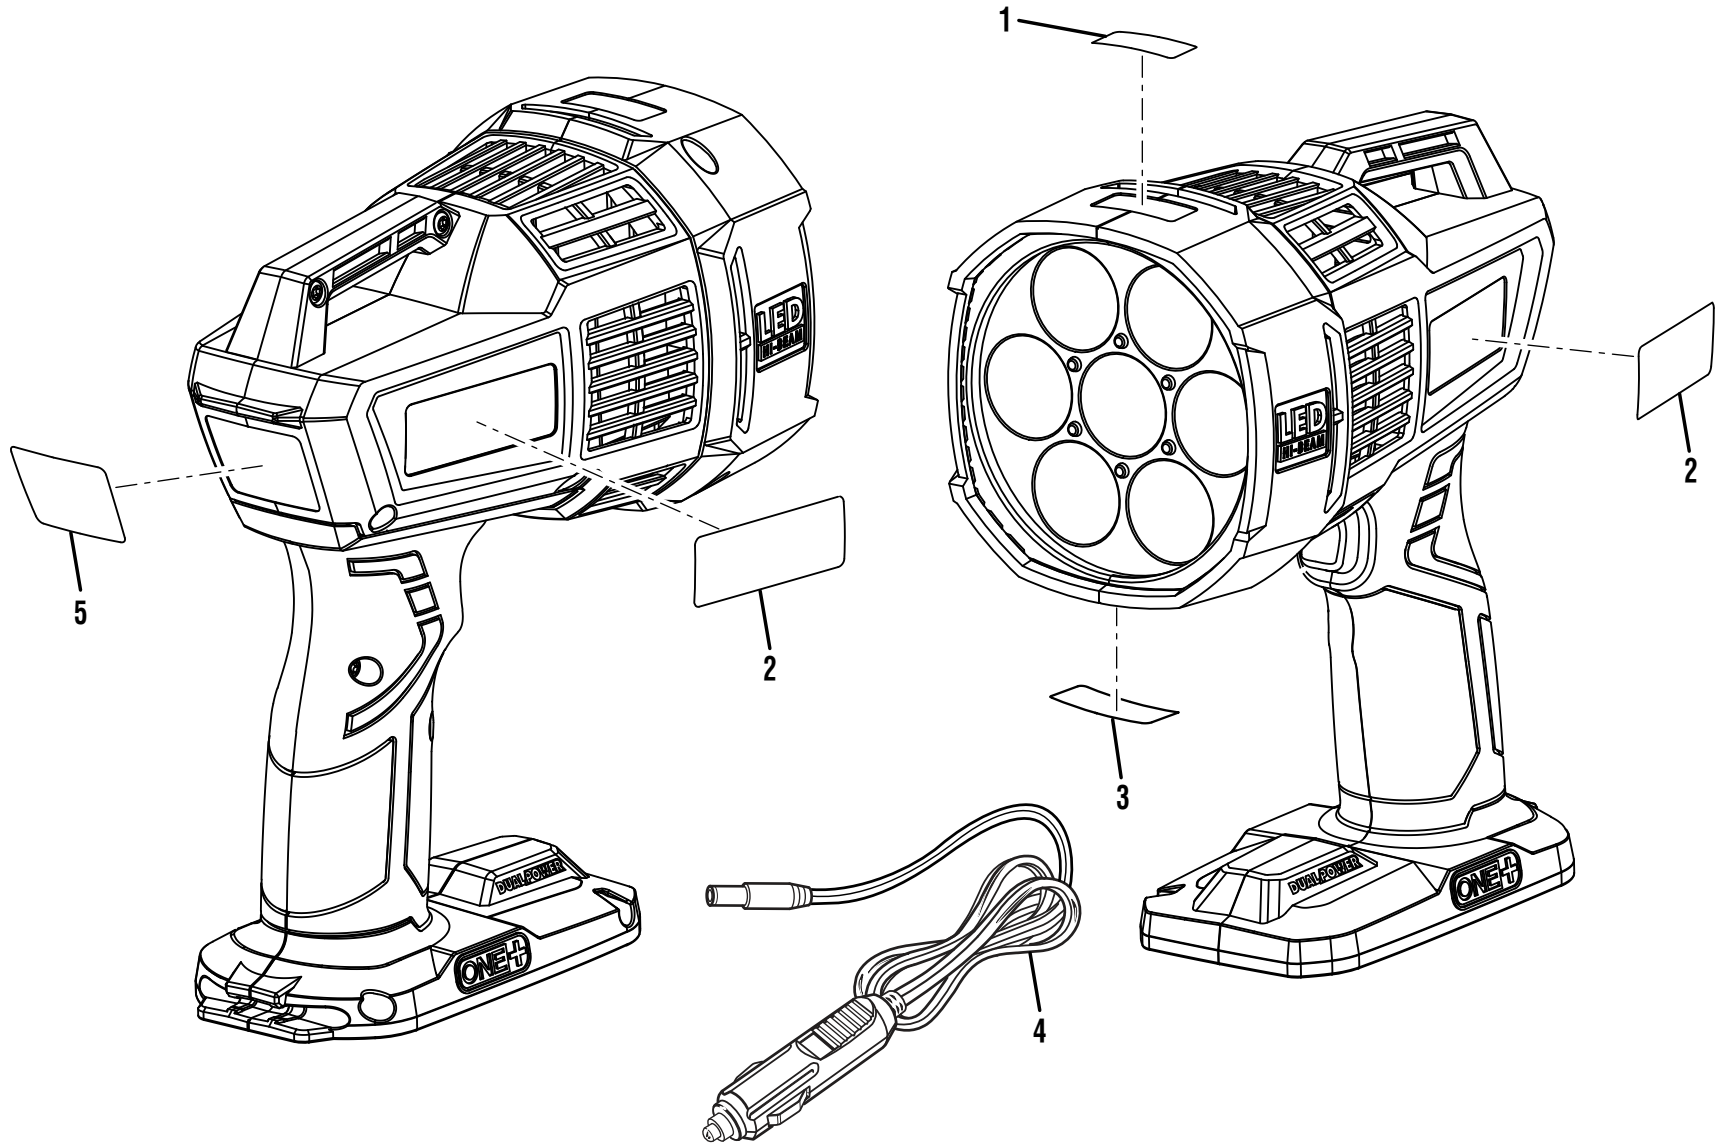

**RYOBI
18 VOLT DUAL POWER
LED SPOTLIGHT
MODEL NO. P717
REPAIR SHEET**

ONE WORLD TECHNOLOGIES, INC.

1428 Pearman Dairy Road, Anderson, SC 29625 • Phone 1-800-525-2579

www.ryobitools.com

RYOBI SPOTLIGHT – MODEL NO. P717

RYOBI SPOTLIGHT – MODEL NO. P717

The model number will be found on a label attached to the housing. Always mention the model number in all correspondence regarding your **SPOTLIGHT** or when ordering replacement parts.

PARTS LIST

KEY NO.	PART NUMBER	DESCRIPTION	QTY
1	019685001033	Icon Warning Label.....	1
2	019685001030	Ryobi Logo Label.....	2
3	019685001031	Data Label	1
4	019685001029	12V DC Cable	1
5	019685001032	Warning Label.....	1
Not Shown:			
	991000870	Operator's Manual	
	2-15-18		
	(Rev:01)		