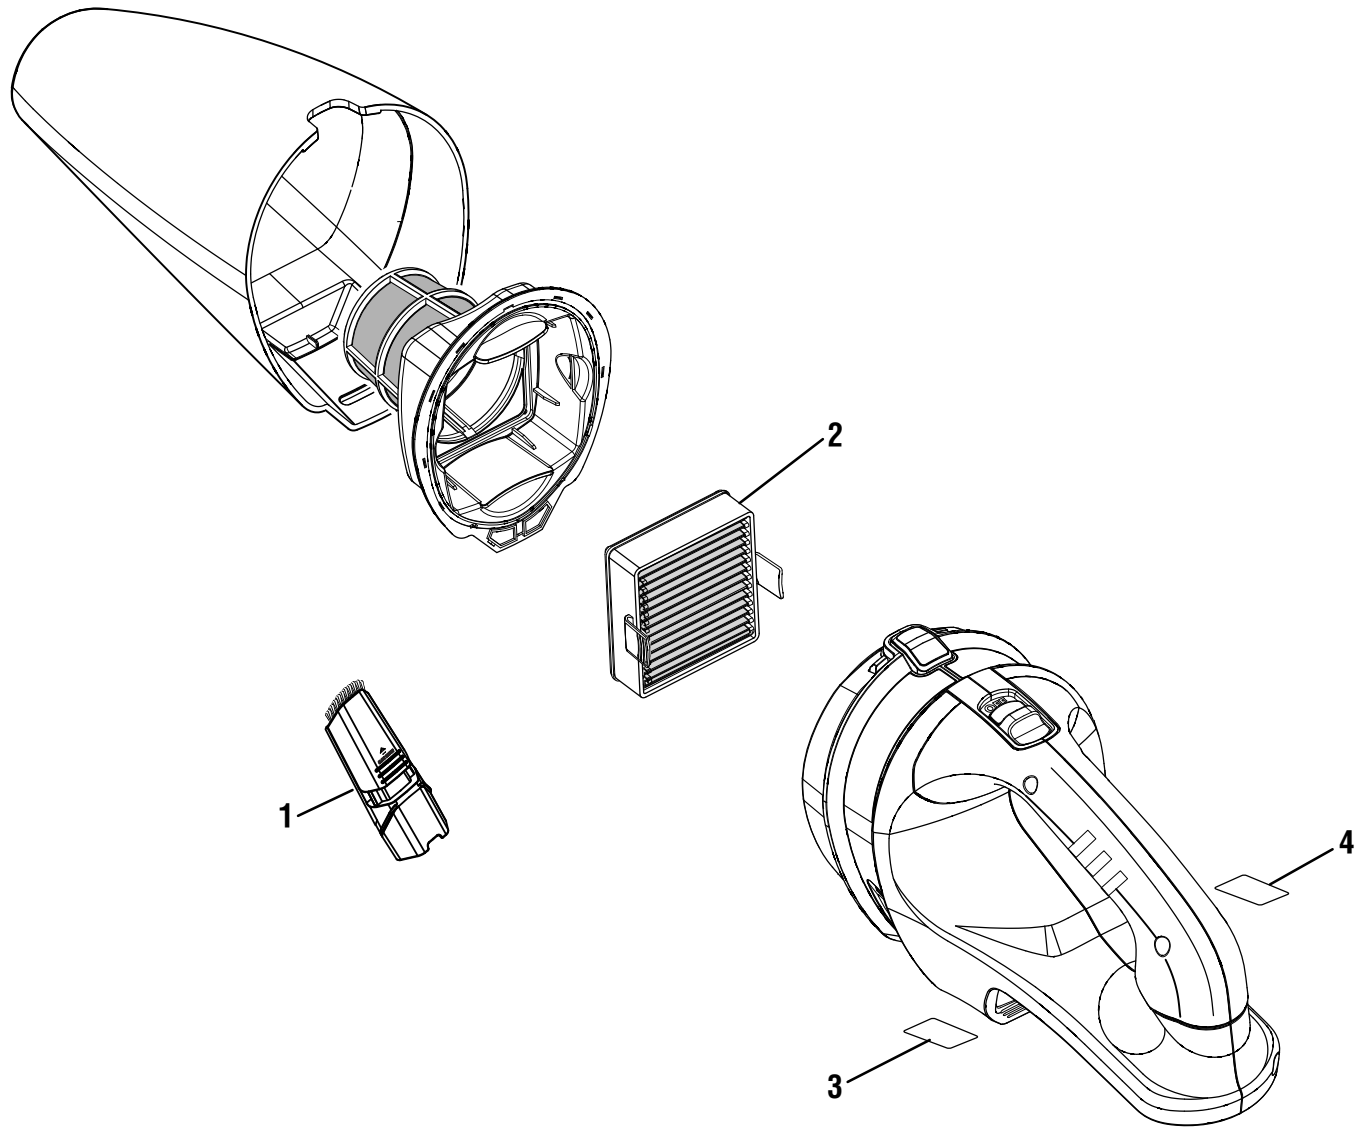

**RYOBI**  
**18 VOLT DRY HAND VACUUM**  
**MODEL NO. P713**  
**REPAIR SHEET**

RYOBI 18 VOLT DRY HAND VAC – MODEL NUMBER P713

# RYOBI 18 VOLT DRY HAND VAC – MODEL NUMBER P713

The model number will be found on a label attached to the motor housing. Always mention the model number in all correspondence regarding your **DRY HAND VACUUM** or when ordering parts.

## PARTS LIST

KEY NO.	PART NUMBER	DESCRIPTION	QTY
1	313139001	Crevice Tool Assembly .....	1
2	533907001	Filter .....	1
3	941121904	Data Label .....	1
4	941120332	Warning Label .....	1
	<b>Not Shown:</b>		
	987000581	Operator's Manual	
	10-31-17 (Rev:03)		