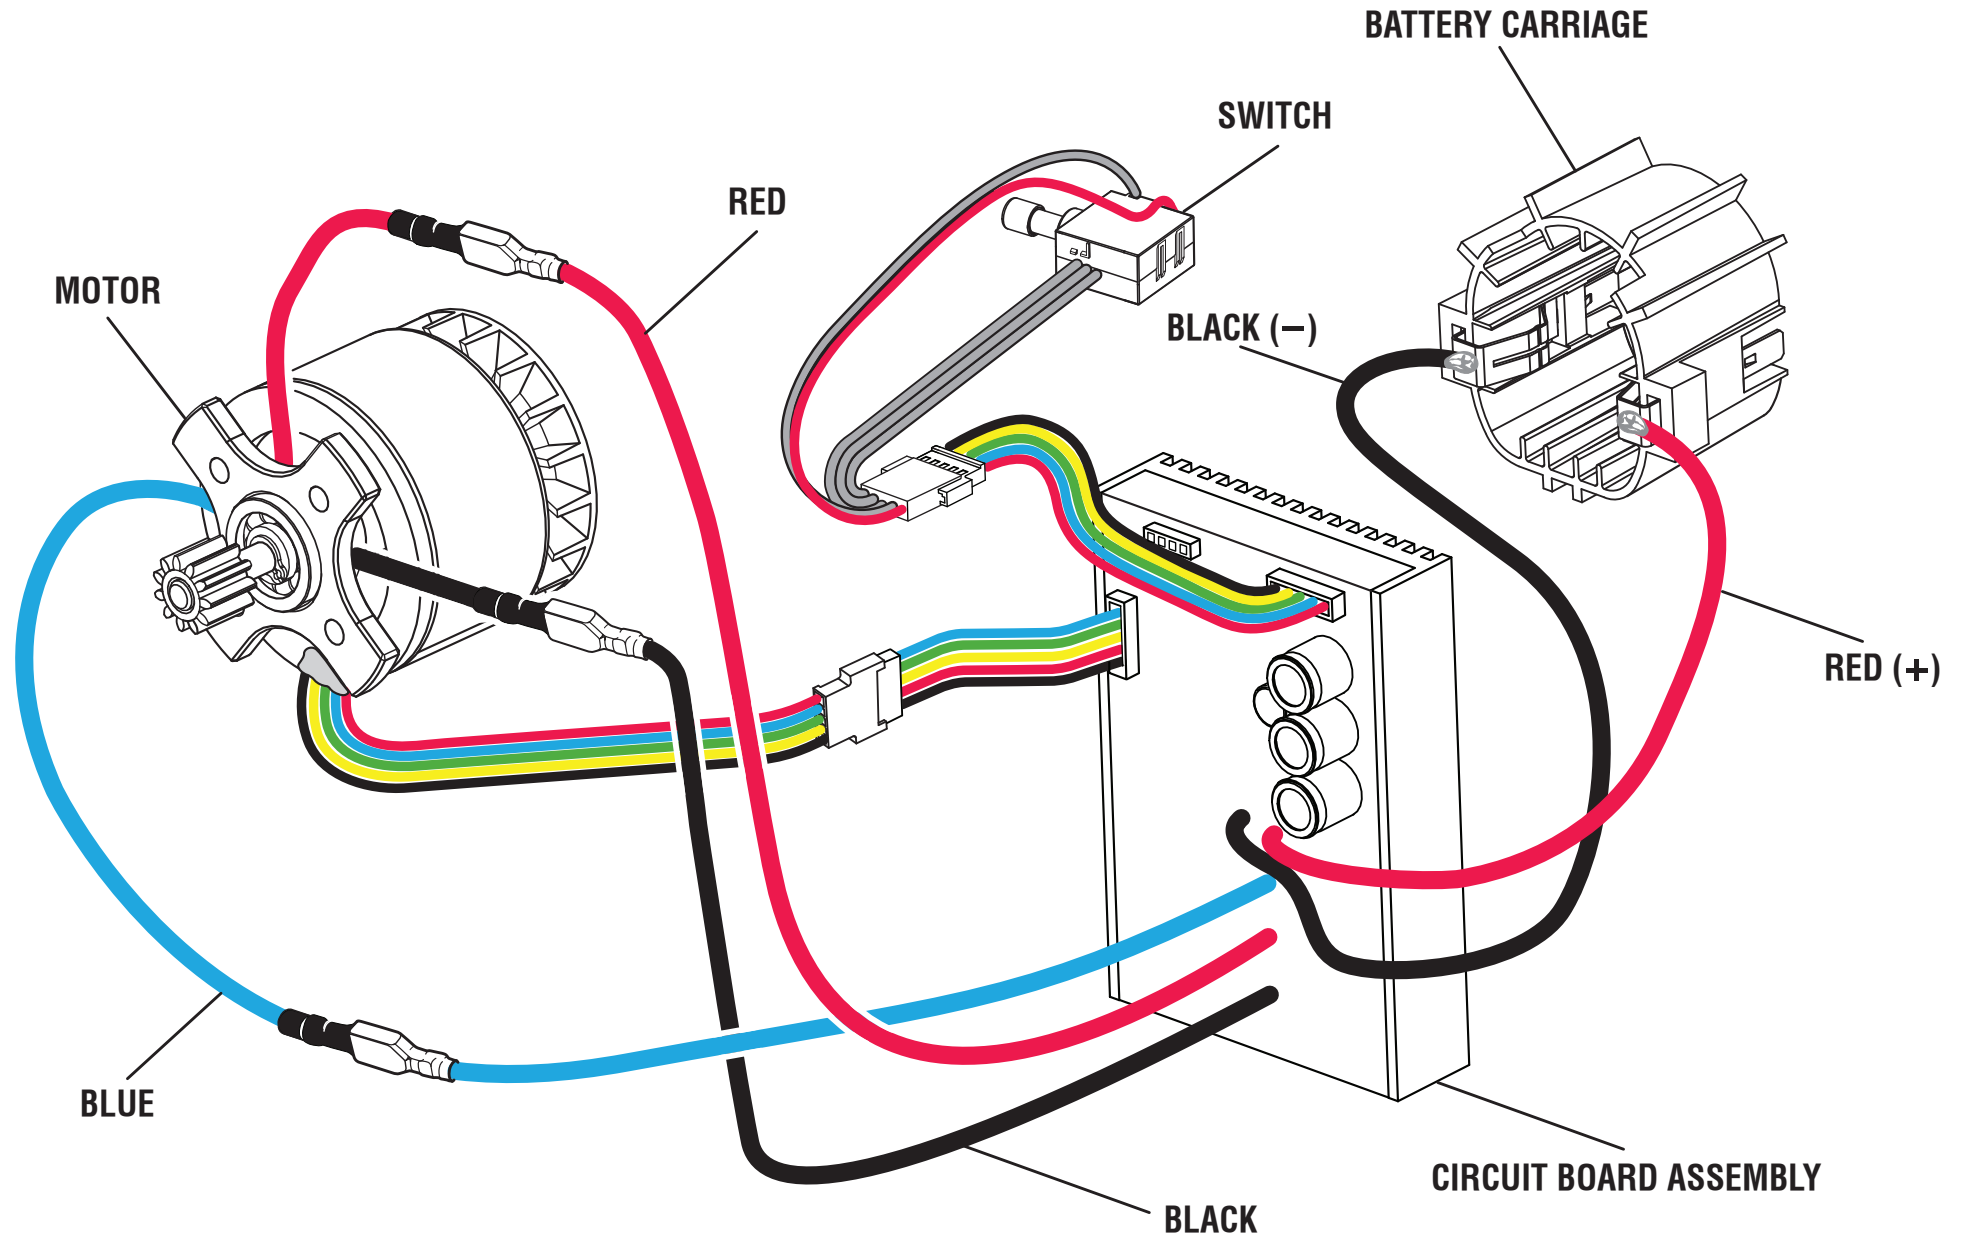

RYOBI CHAIN SAW – MODEL NUMBER P548

PARTS LIST

KEY NO.	PART NUMBER	DESCRIPTION	QTY	KEY NO.	PART NUMBER	DESCRIPTION	QTY
1	580279001	Scabbard (12 in.).....	1	23	940657255	Warning Icon Label (Top).....	1
2	682456001	Guide Bar (12 in.)	1	24	205341001	Front Handle Guard Assembly (Inc. Key Nos. 22-23) ...	1
3	678928001	Chain (12 in.)	1	25	662113001	Screw (M5 x 15 mm, T25 Torx Hd.).....	1
4	360064001	Sprocket Cover Assembly.....	1	26	205342001	Trigger Assembly (Inc. Key No. 36)	1
5	637723002	Guide Bar Plate	1	27	760579003	Switch	1
6	660608001	Screw (M4 x 12 mm)	11	28	204607001	Gear Box w/Output Shaft Assembly	1
7	205358001	Chain Tension Assembly	1	29	661189003	Screw (M4 x 18 mm, T15 Torx Hd.).....	4
8	662051003	Screw (#10-14 x 18 mm, T25 Torx Hd.)	17	30	291745001	Battery Carriage and Circuit Board Assembly	1
9	660608004	Screw (M4 x 12 mm, T20 Torx Hd.).....	1	31	204588001	Brake and Volute Cover Assembly.....	1
10	563438001	Outlet Tube.....	1	32	660502004	Screw (M5 x 8 mm, Pan Hd.)	4
11	636159001	E-Ring	1	33	312430001	Motor Assembly	1
12	635367001	Cap Washer.....	1	34	940657257	Warning Label (English).....	1
13	612313001	Sprocket.....	1	35	940657259	Warning Label (Spanish)	1
14	660610001	Screw (M4 x 9.5 mm)	2	36	698538001	Lock Spring.....	1
15	309514001	Oil Pump Assembly.....	1	37	662053002	Screw (M5 x 22, T20 Torx Hd.).....	1
16	205339001	Front Handle and Motor Housing Assembly.....	1	38	340213002	Oil Cap Assembly.....	1
17	941588658	Data Label.....	1	39	390033001	Oil Tank Assembly	1
18	205340001	Housing Assembly (Inc. Key Nos. 17, 19 and 34-35).....	1	40	662114002	Screw (M4 x 6 mm)	1
19	940657258	Warning Label (French)	1	Not Shown:			
20	660608005	Screw (M4 x 21 mm, T20 Torx Hd.).....	1	995000208	Operator's Manual (960087177)		
21	638988001	Washer (65 mm)	1	3-3-20			
22	940657256	Warning Icon Label (Bottom).....	1	(Rev:01)			

RYOBI CHAIN SAW – MODEL NUMBER P548

WIRING DIAGRAM