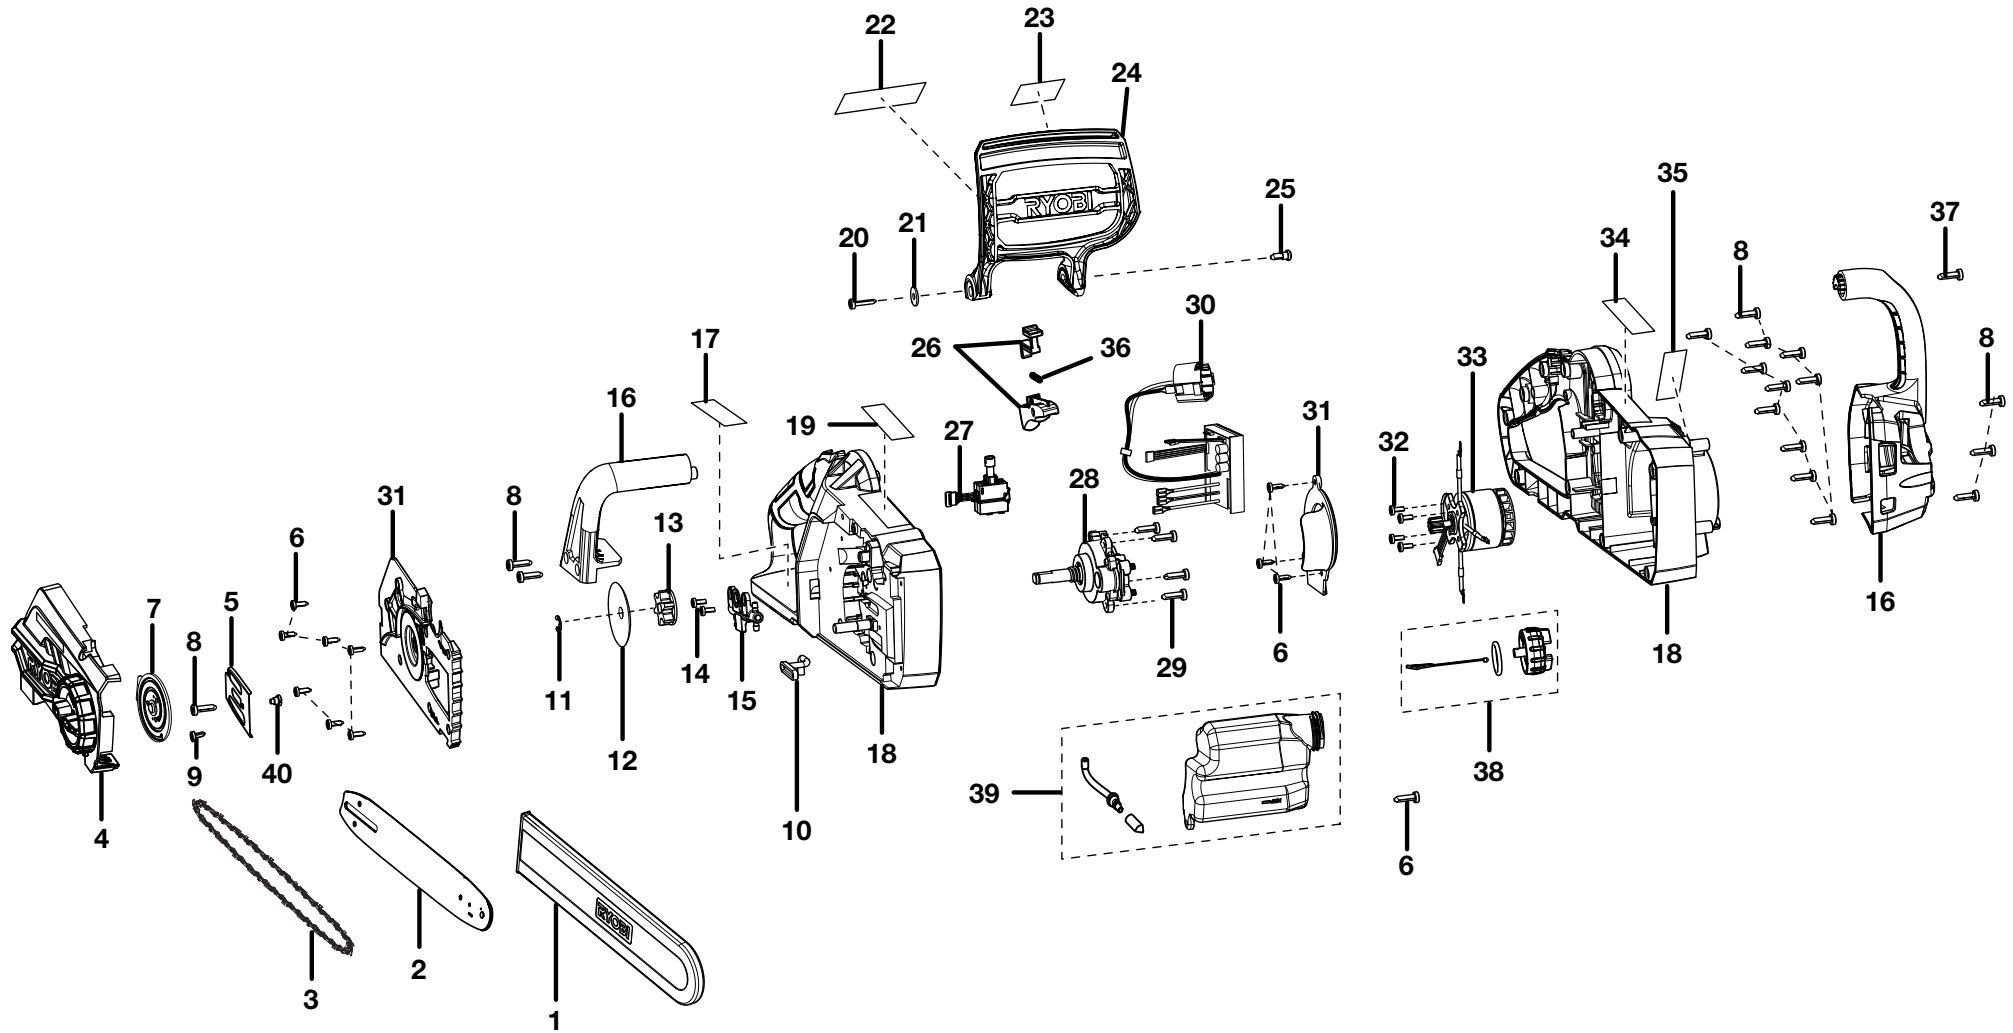

RYOBI CHAIN SAW – MODEL NUMBER P548

PARTS LIST

KEY NO.	PART NUMBER	DESCRIPTION	QTY	KEY NO.	PART NUMBER	DESCRIPTION	QTY
1	580279001	Scabbard (12 in.).....	1	23	940657255	Warning Icon Label (Top).....	1
2	682456001	Guide Bar (12 in.)	1	24	205341001	Front Handle Guard Assembly (Inc. Key Nos. 22-23) ...	1
3	678928001	Chain (12 in.)	1	25	662113001	Screw (M5 x 15 mm, T25 Torx Hd.).....	1
4	360064001	Sprocket Cover Assembly.....	1	26	205342001	Trigger Assembly (Inc. Key No. 36)	1
5	637723002	Guide Bar Plate	1	27	760579003	Switch	1
6	660608001	Screw (M4 x 12 mm)	11	28	204607001	Gear Box w/Output Shaft Assembly	1
7	205358001	Chain Tension Assembly	1	29	661189003	Screw (M4 x 18 mm, T15 Torx Hd.).....	4
8	662051003	Screw (#10-14 x 18 mm, T25 Torx Hd.)	17	30	291745001	Battery Carriage and Circuit Board Assembly	1
9	660608004	Screw (M4 x 12 mm, T20 Torx Hd.).....	1	31	204588001	Brake and Volute Cover Assembly.....	1
10	563438001	Outlet Tube.....	1	32	660502004	Screw (M5 x 8 mm, Pan Hd.)	4
11	636159001	E-Ring	1	33	312430001	Motor Assembly	1
12	635367001	Cap Washer.....	1	34	940657257	Warning Label (English).....	1
13	612313001	Sprocket.....	1	35	940657259	Warning Label (Spanish)	1
14	660610001	Screw (M4 x 9.5 mm)	2	36	698538001	Lock Spring.....	1
15	309514001	Oil Pump Assembly.....	1	37	662053002	Screw (M5 x 22, T20 Torx Hd.).....	1
16	205339001	Front Handle and Motor Housing Assembly.....	1	38	340213002	Oil Cap Assembly.....	1
17	941588658	Data Label.....	1	39	390033001	Oil Tank Assembly	1
18	205340001	Housing Assembly (Inc. Key Nos. 17, 19 and 34-35).....	1	40	662114002	Screw (M4 x 6 mm)	1
19	940657258	Warning Label (French)	1	Not Shown:			
20	660608005	Screw (M4 x 21 mm, T20 Torx Hd.).....	1	995000208	Operator's Manual (960087177)		
21	638988001	Washer (65 mm)	1	3-3-20			
22	940657256	Warning Icon Label (Bottom).....	1	(Rev:01)			

RYOBI CHAIN SAW – MODEL NUMBER P548

WIRING DIAGRAM