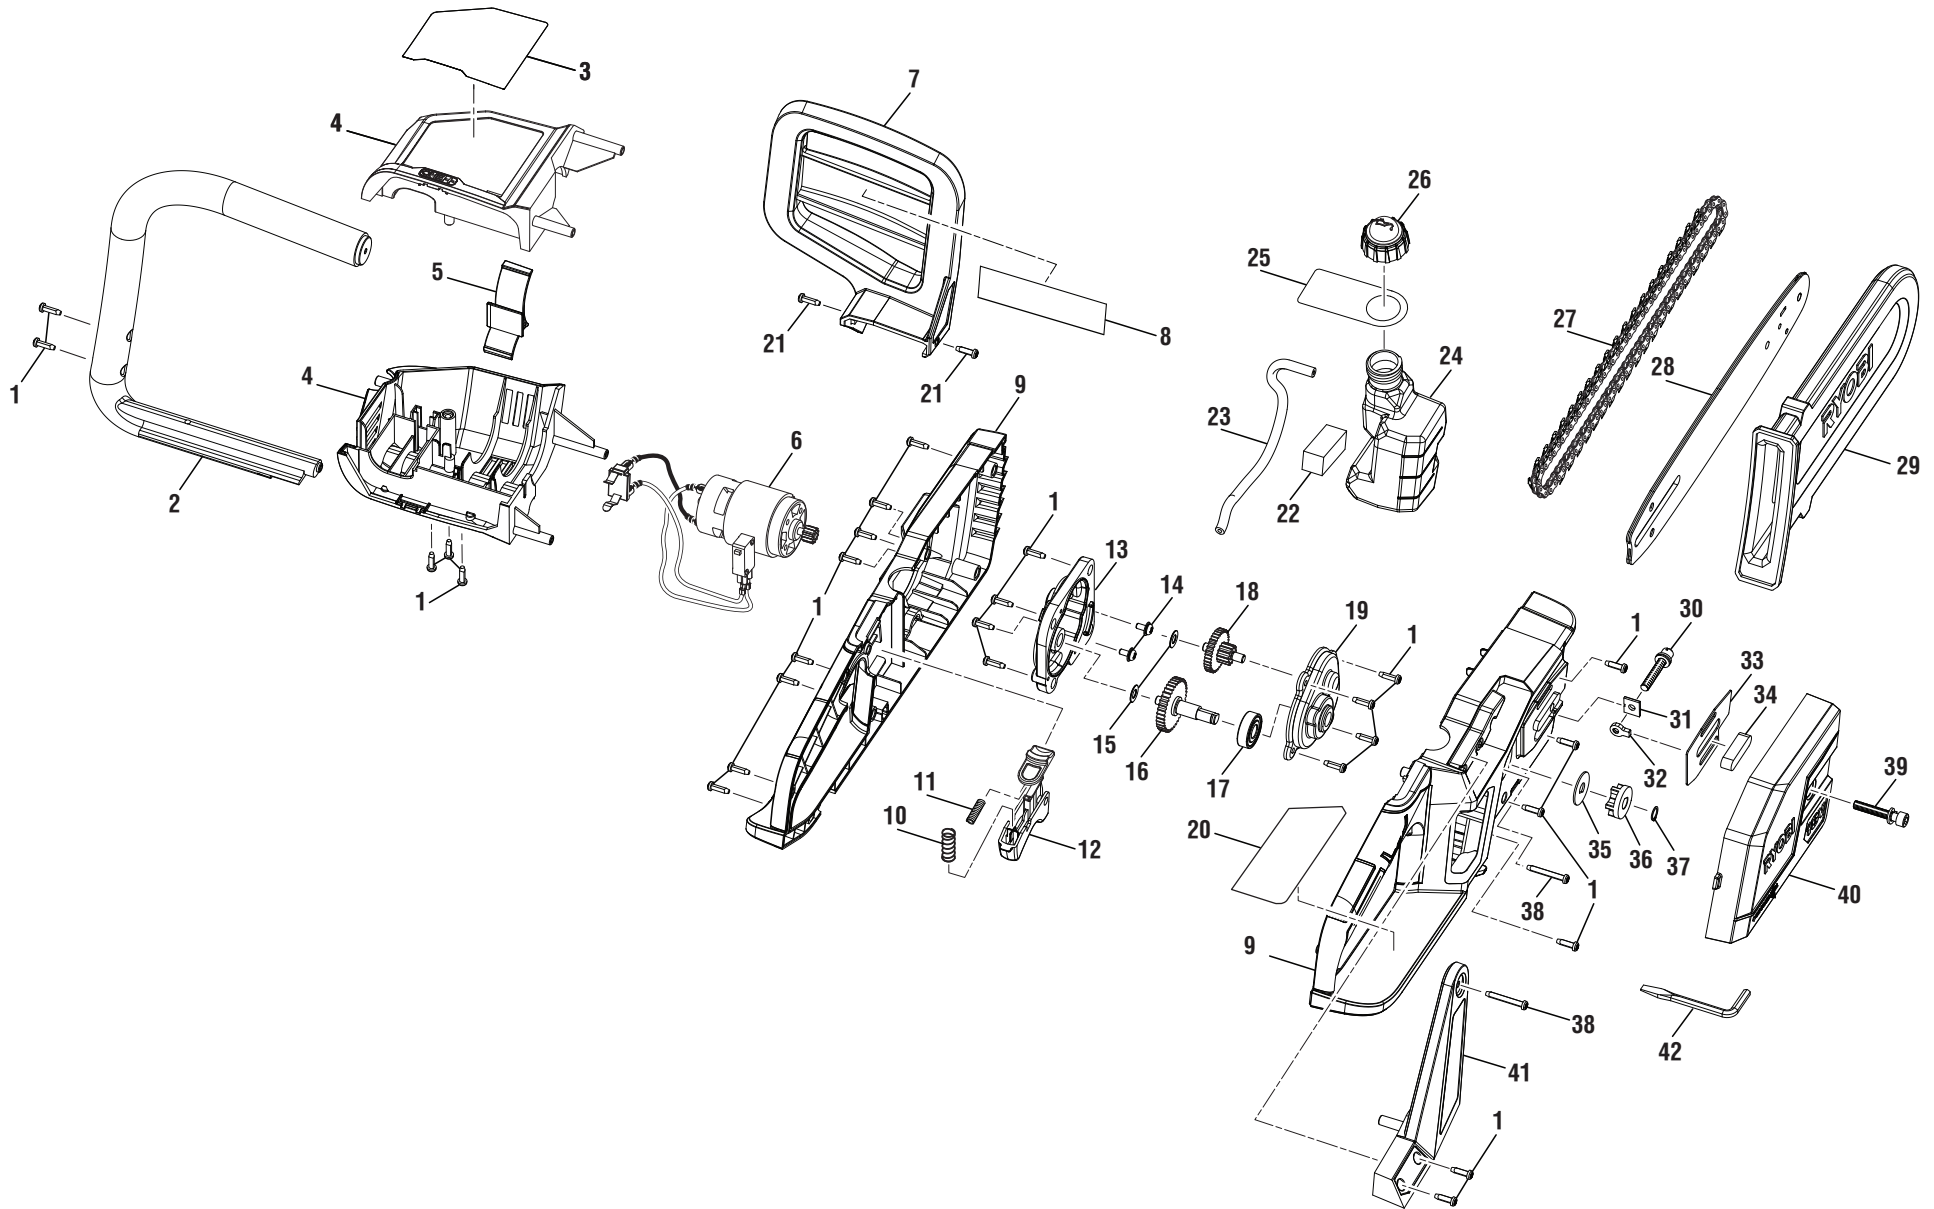

P546

PARTS LIST

KEY NO.	PART NO.	DESCRIPTION	QTY.
1	661817001	Screw (M4 x 14 mm)	27
2	529190001	Front Handle	1
3	940851051	Warning Label	1
4	203660001	Motor Housing Assembly (Incl. Key No. 3)	1
5	529217001	Wind Plate	1
6	203658001	Motor and Wiring Harness Assembly	1
7	203661001	Front Handle Guard (Incl. Key No. 8)	1
8	940657170	Icon Warning Label	1
9	203659001	Housing Assembly (Incl. Key No. 20)	1
10	679002004	Compression Spring	1
11	679055011	Compression Spring	1
12	203643001	Trigger Assembly	1
13	220308001	Gear Box Base Assembly	1
14	661861001	Screw (M4 x 8 mm)	2
15	690060001	Washer (ID6.5 x OD13 x 0.5t)	2
16	311125002	Output Gear and Shaft Assembly	1
17	679979001	Ball Bearing (6000 2RS)	1
18	311124002	Input Gear Assembly	1
19	311123002	Gear Box Cover Assembly	1
20	941588085	Data and Warning Label	1
21	661817003	Screw (M4 x 14 mm, Tamper Proof)	2
22	563863001	Filter	1

KEY NO.	PART NO.	DESCRIPTION	QTY.
23	570807005	Outlet Tube	1
24	580163001	Oil Tank	1
25	961039009	Oil Cap Hang Tag	1
26	203642001	Oil Cap Assembly	1
27	693814001	Saw Chain	1
28	311278002	Guide Bar	1
29	580162001	Scabbard	1
30	T662323001	Screw w/Washer (M5 x 30 mm, Rd. Hd.)	1
31	690794001	Insert Plate	1
32	620246001	Adjustment Block	1
33	563865001	Rubber Gasket	1
34	563443001	Oil Seal	1
35	690733001	Cover Plate (Internal "D" Washer)	1
36	610323001	Sprocket	1
37	670608002	Retaining Ring	1
38	660208104	Screw (M4 x 30 mm)	2
39	660058002	Screw w/Washer (M6 x 35 mm, Soc. Hd.)	1
40	529213001	Bar Cover	
41	529189001	Front Handle Arm	
42	T612805001	Combination Hex Key (5 mm x 10 mm Slotted)	
	Not Shown:		
	991000422	Operator's Manual