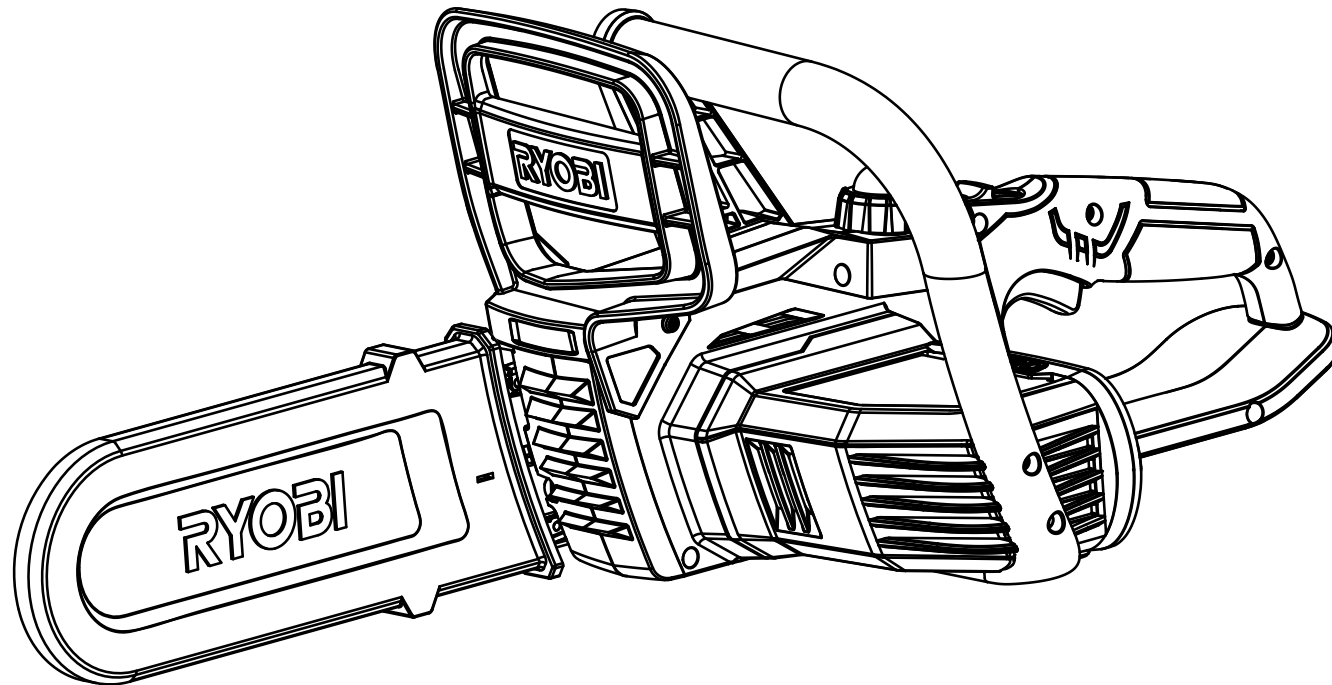

REPAIR SHEET

BRAND	
RYOBI	
MODEL NO.	MFG. NO.
P546	107175001

DESCRIPTION

18 Volt Chain Saw

TECHTRONIC INDUSTRIES POWER EQUIPMENT

P.O. Box 1288, Anderson, SC 29622 ■ 1-800-860-4050 ■ www.ryobitools.com

8-6-20 (Rev:06)

KEY NO.	PART NO.	DESCRIPTION	QTY.
1	661817001	Screw (M4 x 14 mm)	27
2	529190001	Front Handle	1
3	940851051	Warning Label	1
4	203660001	Motor Housing Assembly (Incl. Key No. 3)	1
5	529217001	Wind Plate	1
6	203658001	Motor and Wiring Harness Assembly	1
7	203661001	Front Handle Guard (Incl. Key No. 8)	1
8	940657170	Icon Warning Label	1
9	203659001	Housing Assembly (Incl. Key No. 20)	1
10	679002004	Compression Spring	1
11	679055011	Compression Spring	1
12	203643001	Trigger Assembly	1
13	220308001	Gear Box Base Assembly	1
14	661861001	Screw (M4 x 8 mm)	2
15	690060001	Washer (ID6.5 x OD13 x 0.5t)	2
16	311125002	Output Gear and Shaft Assembly	1
17	679979001	Ball Bearing (6000 2RS)	1
18	311124002	Input Gear Assembly	1
19	311123002	Gear Box Cover Assembly	1
20	941588085	Data and Warning Label	1
21	661817003	Screw (M4 x 14 mm, Tamper Proof)	2
22	563863001	Filter	1

KEY NO.	PART NO.	DESCRIPTION	QTY.
23	570807005	Outlet Tube	1
24	580163001	Oil Tank	1
25	961039009	Oil Cap Hang Tag	1
26	203642001	Oil Cap Assembly	1
27	693814001	Saw Chain	1
28	311278002	Guide Bar	1
29	580162001	Scabbard	1
30	T662323001	Screw w/Washer (M5 x 30 mm, Rd. Hd.)	1
31	690794001	Insert Plate	1
32	620246001	Adjustment Block	1
33	563865001	Rubber Gasket	1
34	563443001	Oil Seal	1
35	690733001	Cover Plate (Internal "D" Washer)	1
36	610323001	Sprocket	1
37	670608002	Retaining Ring	1
38	660208104	Screw (M4 x 30 mm)	2
39	660058002	Screw w/Washer (M6 x 35 mm, Soc. Hd.)	1
40	529213001	Bar Cover	
41	529189001	Front Handle Arm	
42	T612805001	Combination Hex Key (5 mm x 10 mm Slotted)	
	Not Shown:		
	991000422	Operator's Manual	