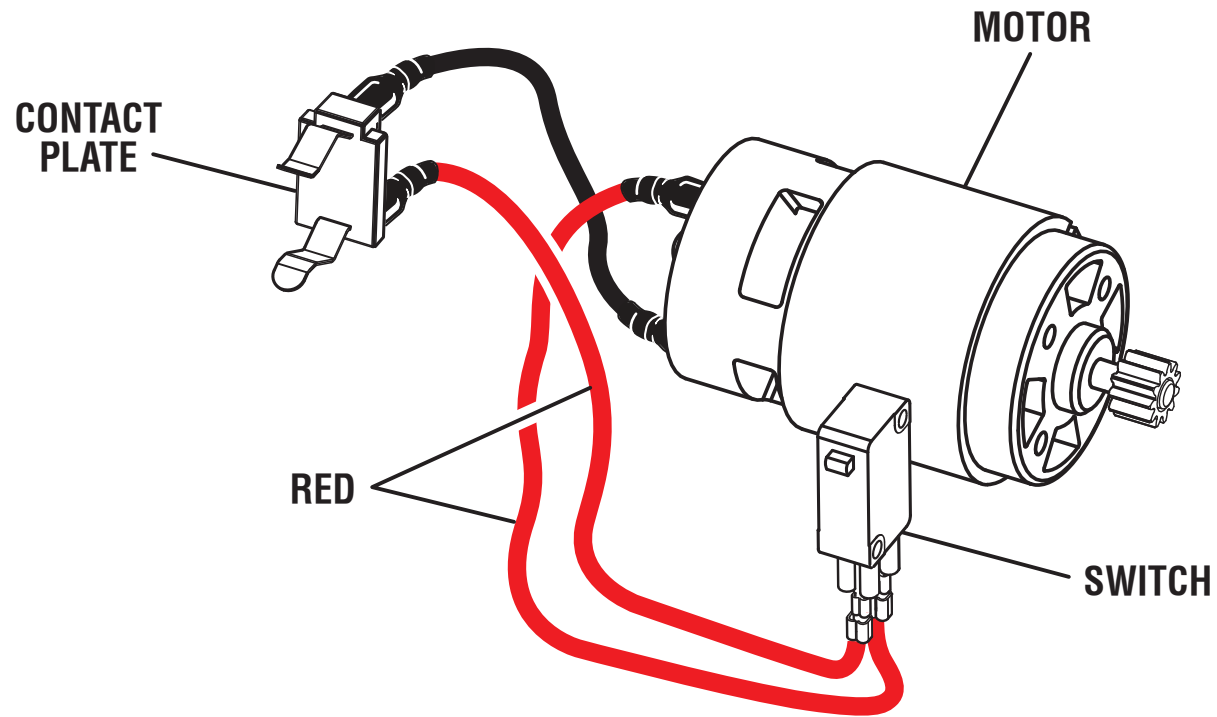

KEY NO.	PART NO.	DESCRIPTION	QTY.
1	661817001	Screw (M4 x 14 mm)	27
2	529190001	Front Handle	1
3	940851051	Warning Label	1
4	203660001	Motor Housing Assembly (Incl. Key No. 3)	1
5	529217001	Wind Plate	1
6	203658001	Motor and Wiring Harness Assembly	1
7	203661001	Front Handle Guard (Incl. Key No. 8)	1
8	940657170	Icon Warning Label	1
9	203659001	Housing Assembly (Incl. Key No. 20)	1
10	679002004	Compression Spring	1
11	679055011	Compression Spring	1
12	203643001	Trigger Assembly	1
13	220308001	Gear Box Base Assembly	1
14	661861001	Screw (M4 x 8 mm)	2
15	690060001	Washer (ID6.5 x OD13 x 0.5t)	2
16	311125002	Output Gear and Shaft Assembly	1
17	679979001	Ball Bearing (6000 2RS)	1
18	311124002	Input Gear Assembly	1
19	311123002	Gear Box Cover Assembly	1
20	941588085	Data and Warning Label	1
21	661817003	Screw (M4 x 14 mm, Tamper Proof)	2
22	563863001	Filter	1

KEY NO.	PART NO.	DESCRIPTION	QTY.
23	570807005	Outlet Tube	1
24	580163001	Oil Tank	1
25	961039009	Oil Cap Hang Tag	1
26	203642001	Oil Cap Assembly	1
27	693814001	Saw Chain	1
28	311278002	Guide Bar	1
29	580162001	Scabbard	1
30	T662323001	Screw w/Washer (M5 x 30 mm, Rd. Hd.)	1
31	690794001	Insert Plate	1
32	620246001	Adjustment Block	1
33	563865001	Rubber Gasket	1
34	563443001	Oil Seal	1
35	690733001	Cover Plate (Internal "D" Washer)	1
36	610323001	Sprocket	1
37	670608002	Retaining Ring	1
38	660208104	Screw (M4 x 30 mm)	2
39	660058002	Screw w/Washer (M6 x 35 mm, Soc. Hd.)	1
40	529213001	Bar Cover	
41	529189001	Front Handle Arm	
42	T612805001	Combination Hex Key (5 mm x 10 mm Slotted)	
	Not Shown:		
	991000422	Operator's Manual	