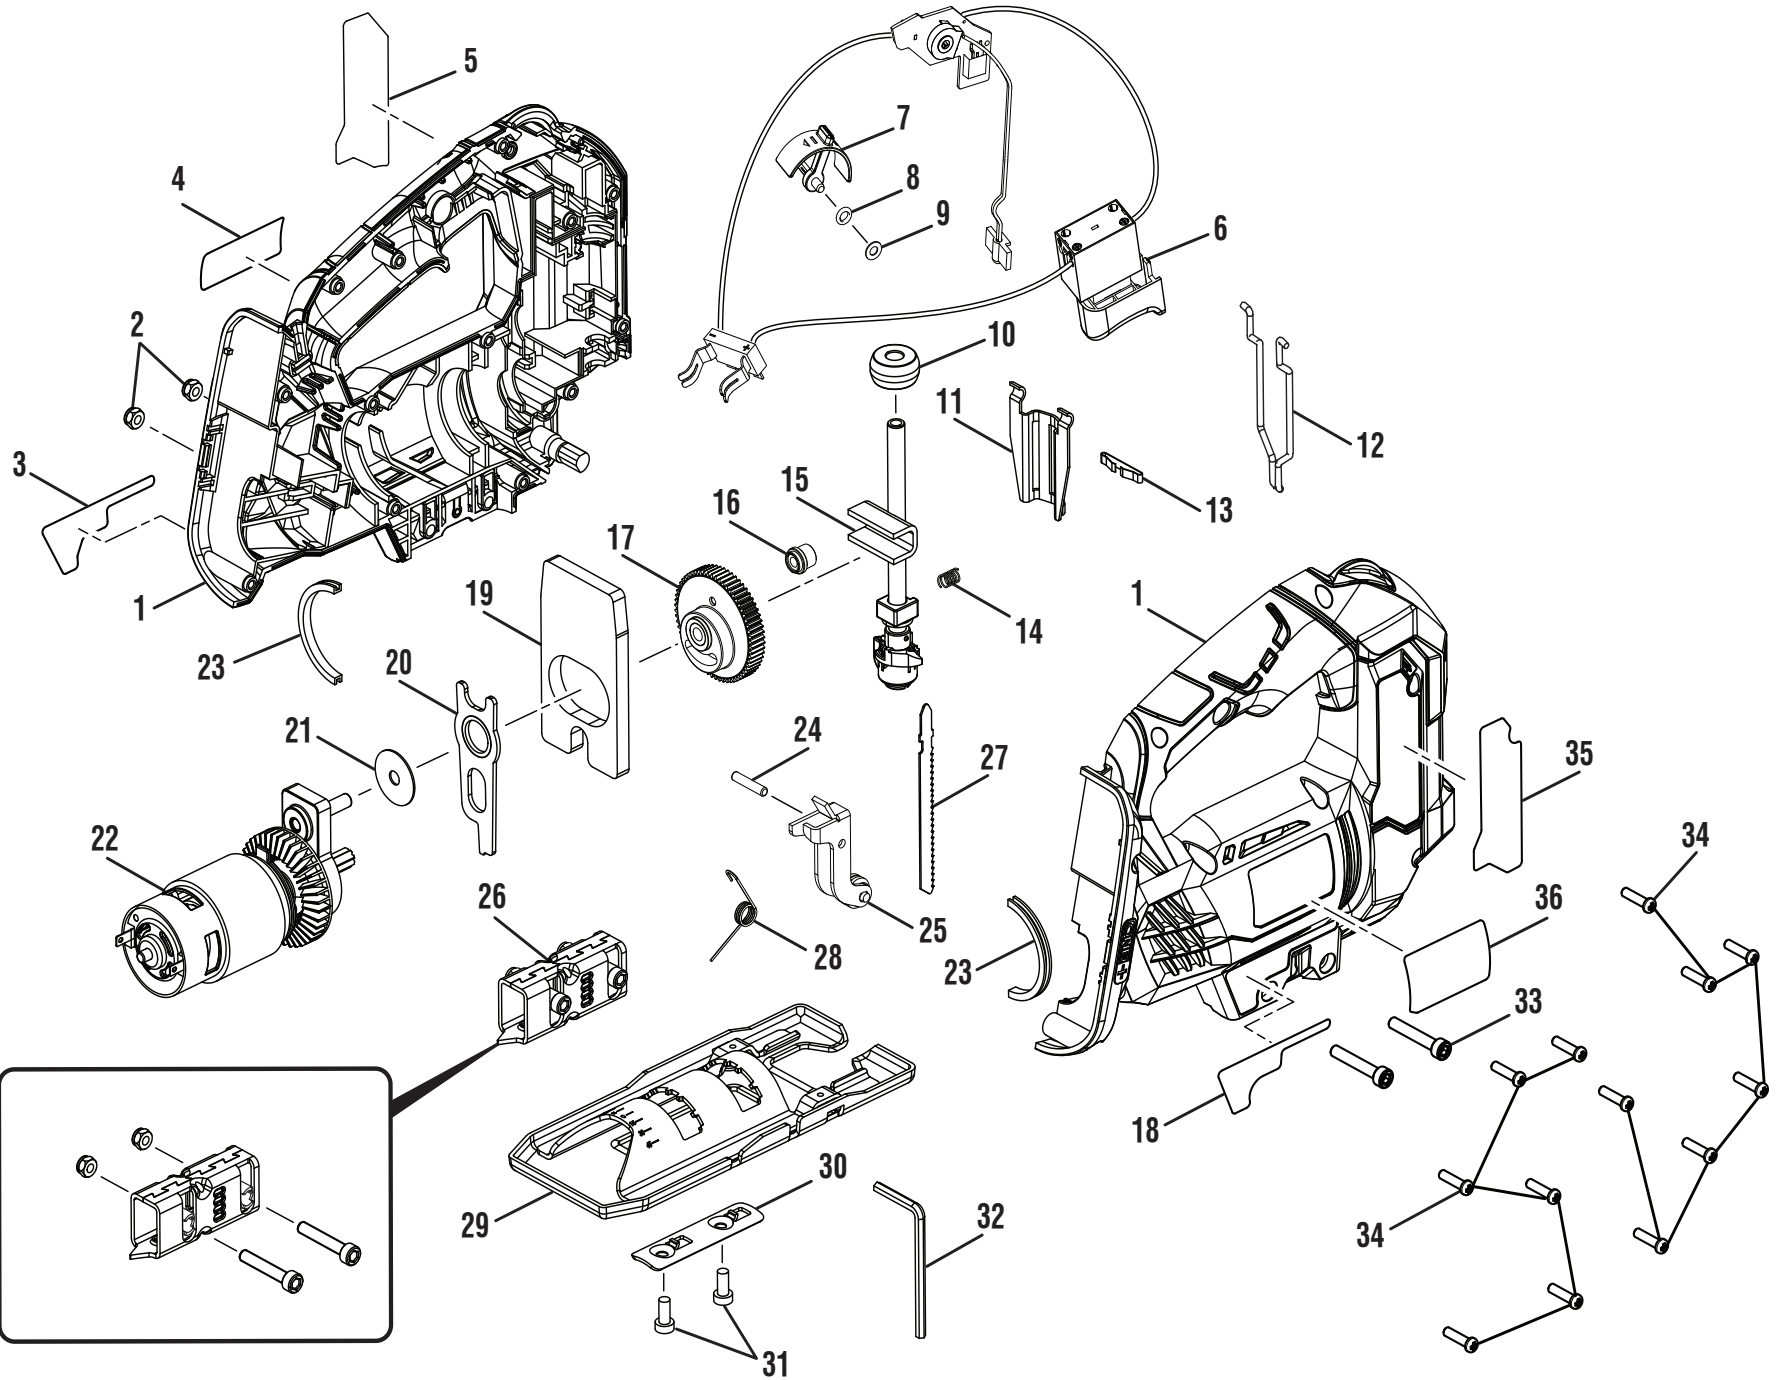

RYOBI 18 VOLT JIG SAW – MODEL NUMBER P523

## RYOBI 18 VOLT JIG SAW – MODEL NUMBER P523

The model number will be found on a label attached to the motor housing. Always mention the model number in all correspondence regarding your **JIG SAW** or when ordering repair parts.

### PARTS LIST

KEY NO.	PART NUMBER	DESCRIPTION	QTY
1	202953001	Housing Assembly (Inc. Key No. 23) .....	1
2	670974003	Lock Nut (M5) .....	2
3	941003240	BladeSaver Label.....	1
4	940114178	Ryobi Logo Label.....	1
5	941003239	Orbital Label .....	1
6	202955001	Switch Assembly .....	1
7	526393001	Speed Dial .....	1
8	560174001	O-ring.....	1
9	680865001	Washer (8.5 mm x 4.2 mm x 1 mm).....	1
10	611841001	Bushing.....	1
11	630845001	Guide Plate .....	1
12	634964002	Metal Wire (Blade Guard).....	1
13	631252001	Spring Plate .....	1
14	693240001	Compression Spring .....	1
15	304944005	Saw Bar Assembly.....	1
16	202956001	Drive Bushing Assembly.....	1
17	202957001	Gear Assembly .....	1
18	941003241	BladeSaver Label (French/Spanish).....	1
19	611716002	Counterbalance .....	1
20	301627001	Drive Plate Assembly.....	1
21	630844001	Washer .....	1

KEY NO.	PART NUMBER	DESCRIPTION	QTY
22	206192001	Motor Assembly.....	1
23	570264001	Rubber Cushion.....	2
24	673058001	Pin.....	1
25	305061006	Guide Holder Assembly .....	1
26	202954001	Bracket Assembly (Inc. Key Nos. 2 and 33).....	1
27	681849001	Wood Cutting Blade.....	1
28	693114003	Torsion Spring.....	1
29	634908005	Base Assembly .....	1
30	634911001	Clamp Plate .....	1
31	661276002	Screw (M4 x 10 mm, Hex Hd.).....	2
32	694108001	Hex Key (M4) .....	1
33	T662035001	Screw (M5 x 30 mm).....	2
34	660024018	Screw (M4 x 16 mm, T-20 Pan Hd.).....	13
35	941003238	Orbital Label (French/Spanish) .....	1
36	941121225	Data Label.....	1