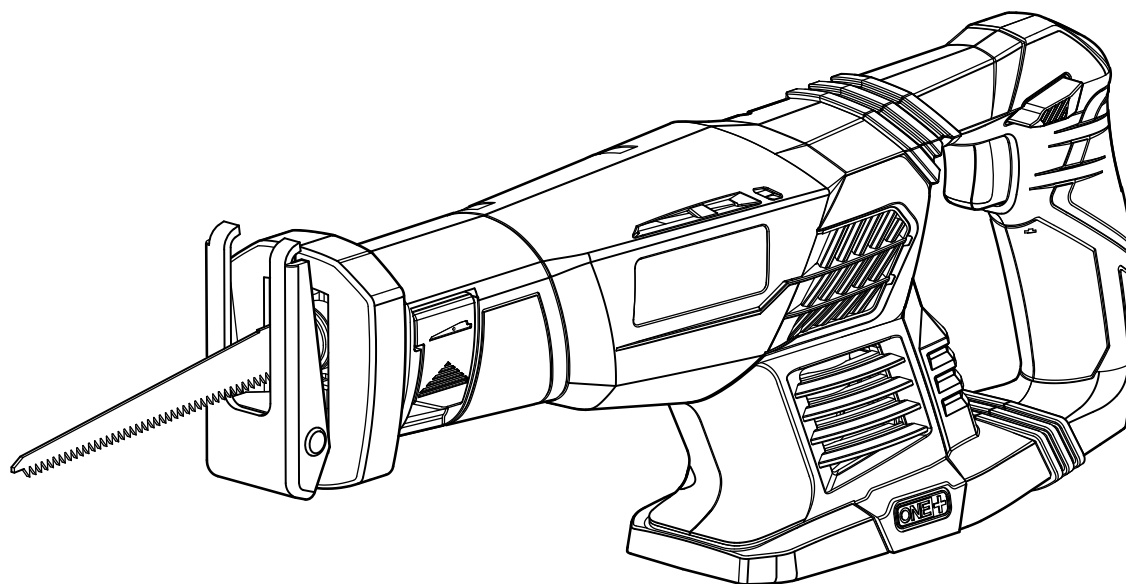

REPAIR SHEET

BRAND

RYOBI

DESCRIPTION

18 Volt Reciprocating Saw

MODEL NO.

P514

TTI CONSUMER POWER TOOLS, INC.

RYOBI P514

P514

PARTS LIST

KEY NO.	PART NO.	DESCRIPTION	QTY.
1	201959001	Housing Assembly	1
2	690476001	Pin	1
3	690475001	Torsion Spring	1
4	304552001	Blade Clamp Lock/Release Lever	1
5	523283001	Connecting Rod (Handle)	1
6	564095001	Rubber Sleeve	1
7	6799802	Compression Spring	1
8	523282001	Lock-off Button	1
9	6616501	Screw (M4 x 14 mm, Pan Hd.)	4
10	940488273	Data Label	1
11	670030004	Spring Washer	6
12	660212072	Screw (M4 x 26 mm, Pan Hd.)	2
13	560219003	Rubber Bumper	1
14	670704001	Retaining Ring	4
15	690915019	Washer (OD16 x ID6.3 x 1.2t)	3
16	940304497	Logo Label	1
17	300592013	Connecting Rod Assembly	1
18	300308037	Gear Assembly	1
19	6902501	Retaining Ring	1
20	681565001	Ball Bearing (607zz)	1
21	681566001	Ball Bearing (696zz)	1
22	660024015	Screw (M4 x 14 mm, Pan Hd.)	15