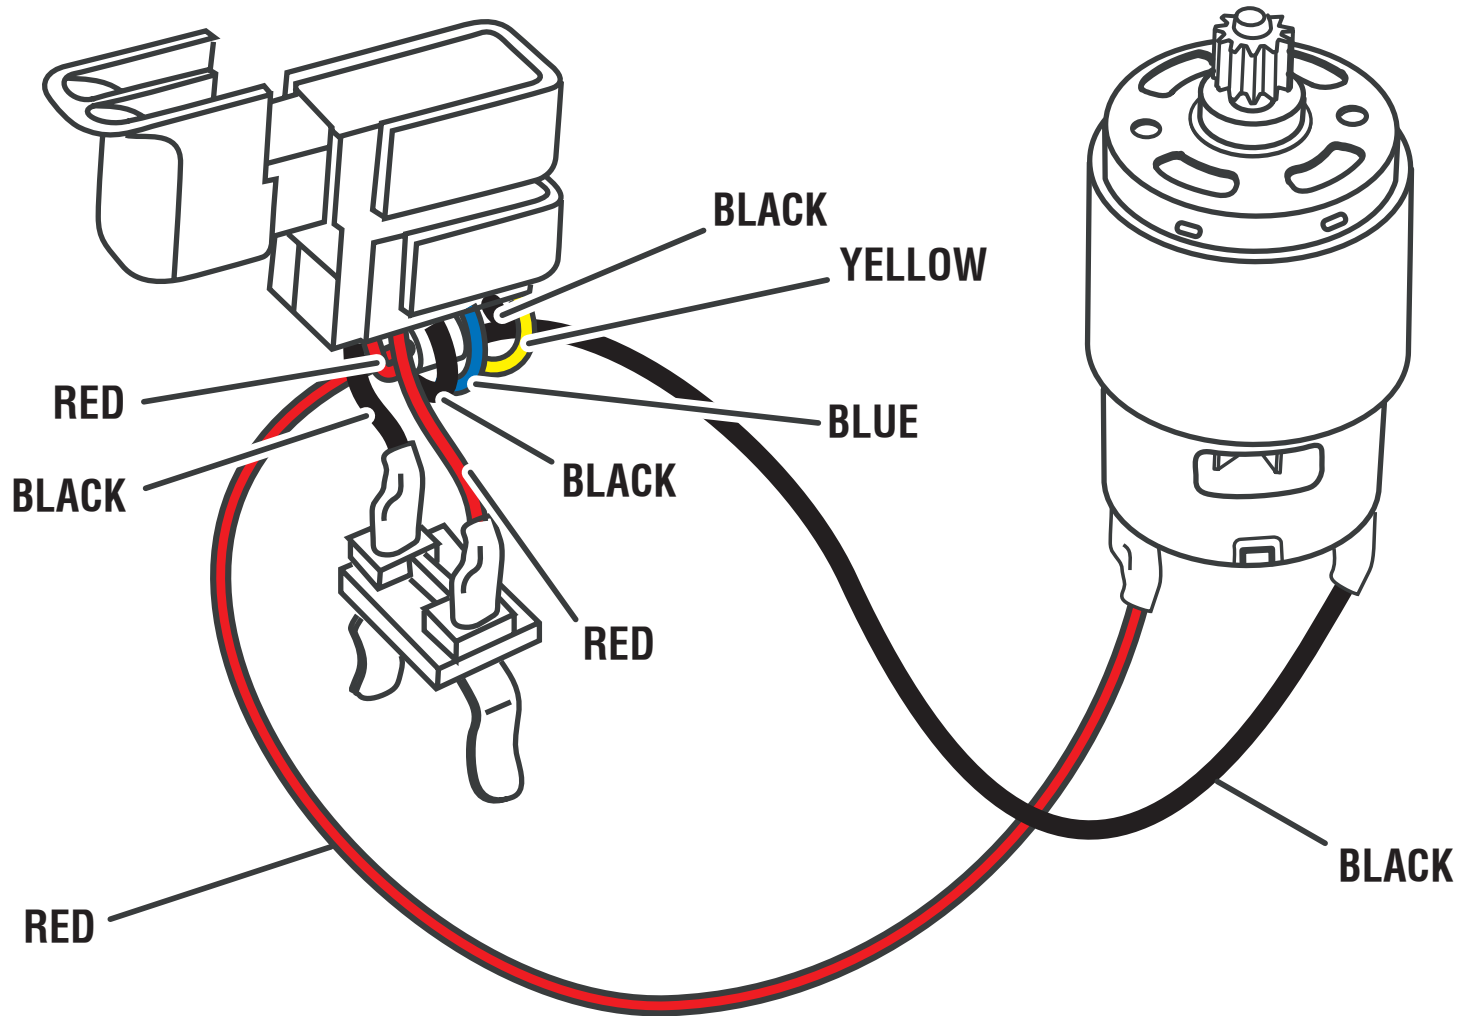

RYOBI P514

P514

PARTS LIST

KEY NO.	PART NO.	DESCRIPTION	QTY.
1	201959001	Housing Assembly	1
2	690476001	Pin	1
3	690475001	Torsion Spring	1
4	304552001	Blade Clamp Lock/Release Lever	1
5	523283001	Connecting Rod (Handle)	1
6	564095001	Rubber Sleeve	1
7	6799802	Compression Spring	1
8	523282001	Lock-off Button	1
9	6616501	Screw (M4 x 14 mm, Pan Hd.)	4
10	940488273	Data Label	1
11	670030004	Spring Washer	6
12	660212072	Screw (M4 x 26 mm, Pan Hd.)	2
13	560219003	Rubber Bumper	1
14	670704001	Retaining Ring	4
15	690915019	Washer (OD16 x ID6.3 x 1.2t)	3
16	940304497	Logo Label	1
17	300592013	Connecting Rod Assembly	1
18	300308037	Gear Assembly	1
19	6902501	Retaining Ring	1
20	681565001	Ball Bearing (607zz)	1
21	681566001	Ball Bearing (696zz)	1
22	660024015	Screw (M4 x 14 mm, Pan Hd.)	15

KEY NO.	PART NO.	DESCRIPTION	QTY.
23	681081002	Pin	1
24	633372001	Sliding Rod Cover	1
25	672355003	Slide Bushing	1
26	672353003	Front Slide Bushing	1
27	901512001	Fiber Sheet (20.5 x 16.9 x 3 mm)	1
28	561319001	Foam Rubber	1
29	5670401	Rubber Bumper	1
30	633766002	Wire Guard	1
31	660221008	Screw (M2.6 x 6 mm)	2
32	300216057	Shoe Assembly	1
33	682369001	Wood Cutting Blade	1
34	690292006	Metal Cutting Blade	1
35	300309032	Sliding Rod Assembly w/Quick Release	1
36	6617001	Screw (M10 x 10 mm, Hex Soc. Hd.)	1
37	5670301	Rubber Wedge	2
38	5672301	Rubber Pad	2
39	270001505	Switch Assembly	1
40	641761002	Gear Case Support	1
41	230074015	Motor Assembly	1
42	6800201	Hex Key (5 mm)	1
	Not Shown:		
	988000658	Operator's Manual	