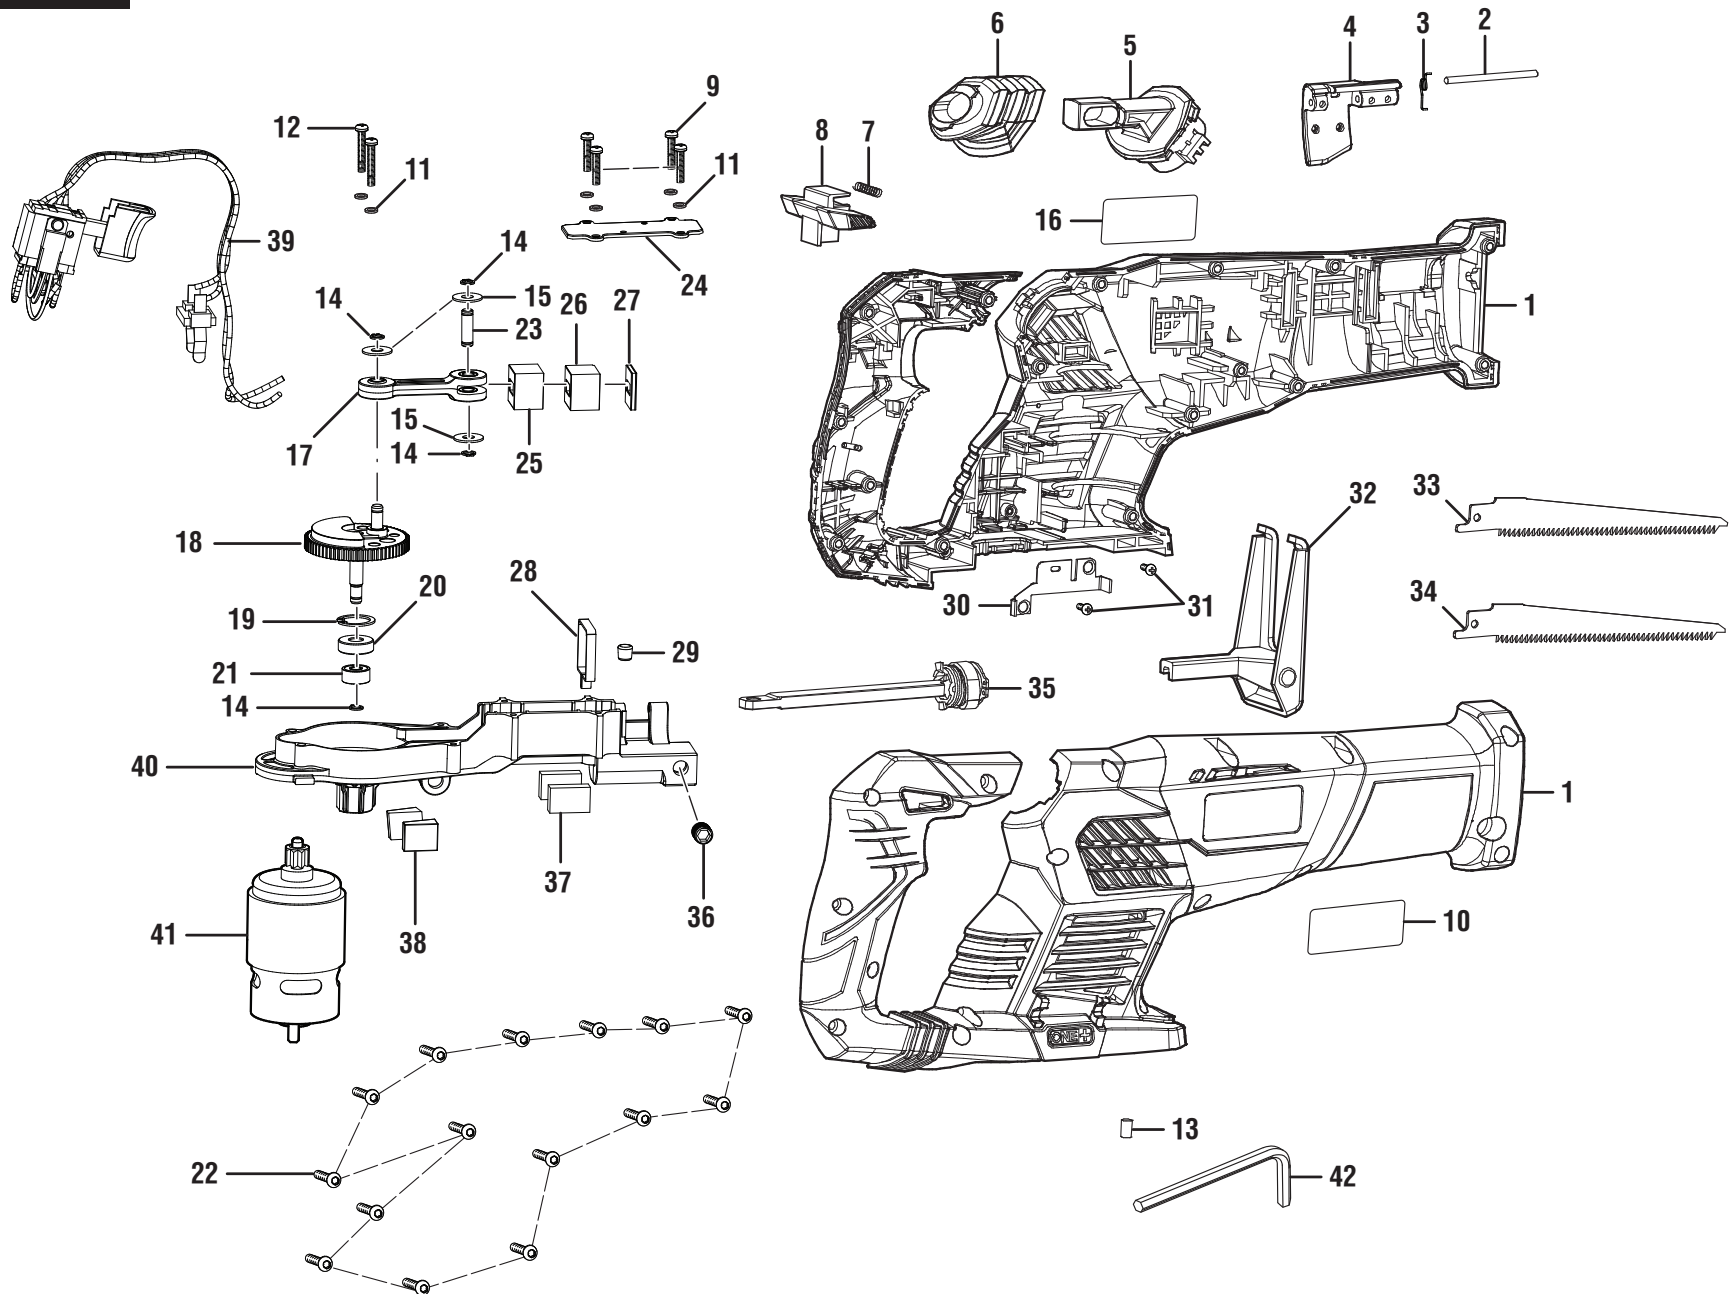

REPAIR SHEET

BRAND

RYOBI

DESCRIPTION

18 Volt Reciprocating Saw

MODEL NO.

P514

TTI CONSUMER POWER TOOLS, INC.

P.O. Box 1288, Anderson, SC 29622 ■ 1-800-525-2579 ■ www.ryobitools.com

2-14-22 (Rev:08)

The model number and manufacturing location will be found on a label attached to the product. Always mention this information in all communications regarding this product and when ordering parts.

RYOBI P514

P514

PARTS LIST

KEY NO.	PART NO.	DESCRIPTION	QTY.
1	201959001	Housing Assembly	1
2	690476001	Pin	1
3	690475001	Torsion Spring	1
4	304552001	Blade Clamp Lock/Release Lever	1
5	523283001	Connecting Rod (Handle)	1
6	564095001	Rubber Sleeve	1
7	6799802	Compression Spring	1
8	523282001	Lock-off Button	1
9	6616501	Screw (M4 x 14 mm, Pan Hd.)	4
10	940488273	Data Label	1
11	670030004	Spring Washer	6
12	660212072	Screw (M4 x 26 mm, Pan Hd.)	2
13	560219003	Rubber Bumper	1
14	670704001	Retaining Ring	4
15	690915019	Washer (OD16 x ID6.3 x 1.2t)	3
16	940304497	Logo Label	1
17	300592013	Connecting Rod Assembly	1
18	300308037	Gear Assembly	1
19	6902501	Retaining Ring	1
20	681565001	Ball Bearing (607zz)	1
21	681566001	Ball Bearing (696zz)	1
22	660024015	Screw (M4 x 14 mm, Pan Hd.)	15

KEY NO.	PART NO.	DESCRIPTION	QTY.
23	681081002	Pin	1
24	633372001	Sliding Rod Cover	1
25	672355003	Slide Bushing	1
26	672353003	Front Slide Bushing	1
27	901512001	Fiber Sheet (20.5 x 16.9 x 3 mm)	1
28	561319001	Foam Rubber	1
29	5670401	Rubber Bumper	1
30	633766002	Wire Guard	1
31	660221008	Screw (M2.6 x 6 mm)	2
32	300216057	Shoe Assembly	1
33	682369001	Wood Cutting Blade	1
34	690292006	Metal Cutting Blade	1
35	300309032	Sliding Rod Assembly w/Quick Release	1
36	6617001	Screw (M10 x 10 mm, Hex Soc. Hd.)	1
37	5670301	Rubber Wedge	2
38	5672301	Rubber Pad	2
39	270001505	Switch Assembly	1
40	641761002	Gear Case Support	1
41	230074015	Motor Assembly	1
42	6800201	Hex Key (5 mm)	1
	Not Shown:		
	988000658	Operator's Manual	