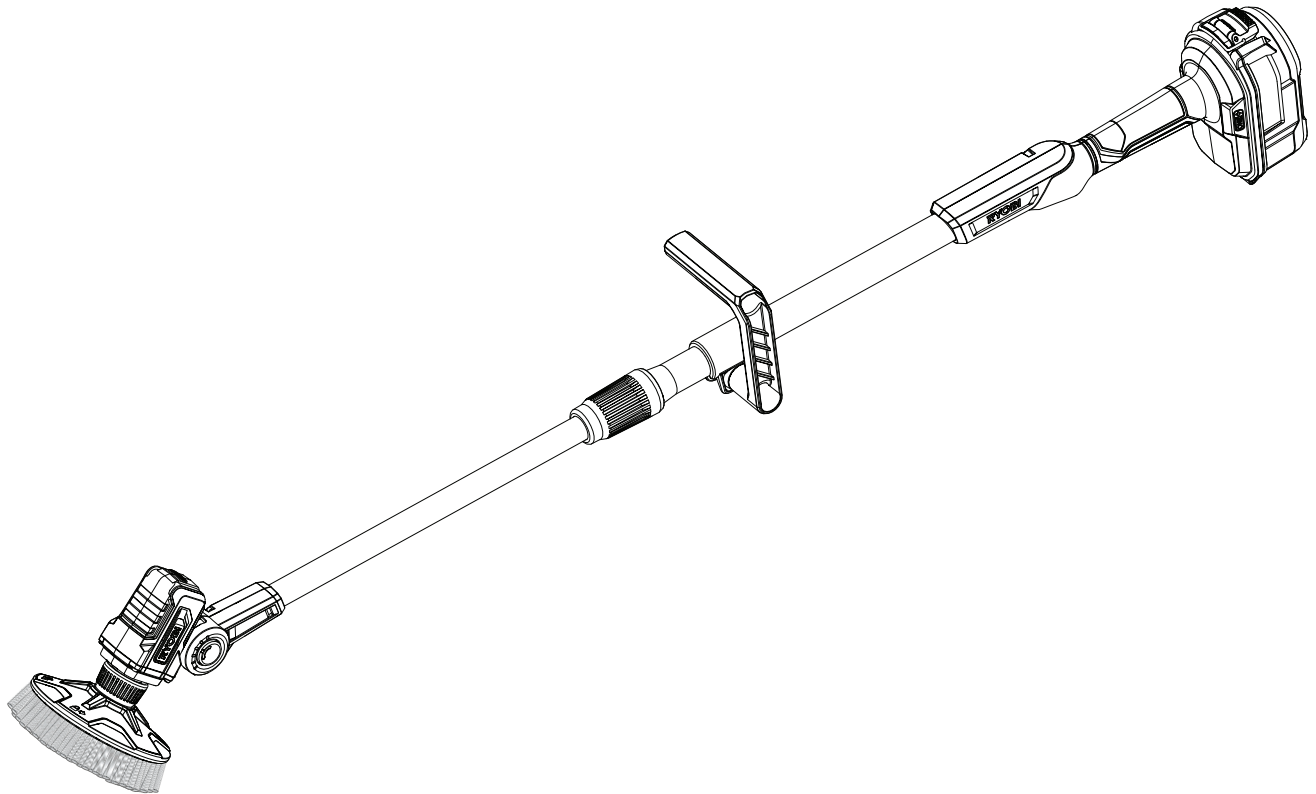

REPAIR SHEET

BRAND

RYOBI

MODEL NO.

P4500

DESCRIPTION

18 Volt Telescoping Power Scrubber

TTI CONSUMER POWER TOOLS, INC.

P4500

PARTS LIST

KEY NO.	PART NO.	DESCRIPTION	QTY.
1	941120549	Logo Label (Handle-Left)	1
2	941120548	Logo Label (Handle-Right)	1
3	315865003	Brush	1
4	940114179	Logo Label (Head)	2
5	663009003	Screw (M4 x 14 mm, T20 Torx Pan Hd.)	1
6-CN-A	537535001	Brush Adaptor	1
6-CN-B	537535002	Brush Adaptor	1
6-VN	537535002	Brush Adaptor	1
7	204676014	Handle and Clamp Assembly	1
8-CN	941122698	Data/Warning Label	1
8-VN	941123214	Data/Warning Label	1
9	541135001	Sleeve	1