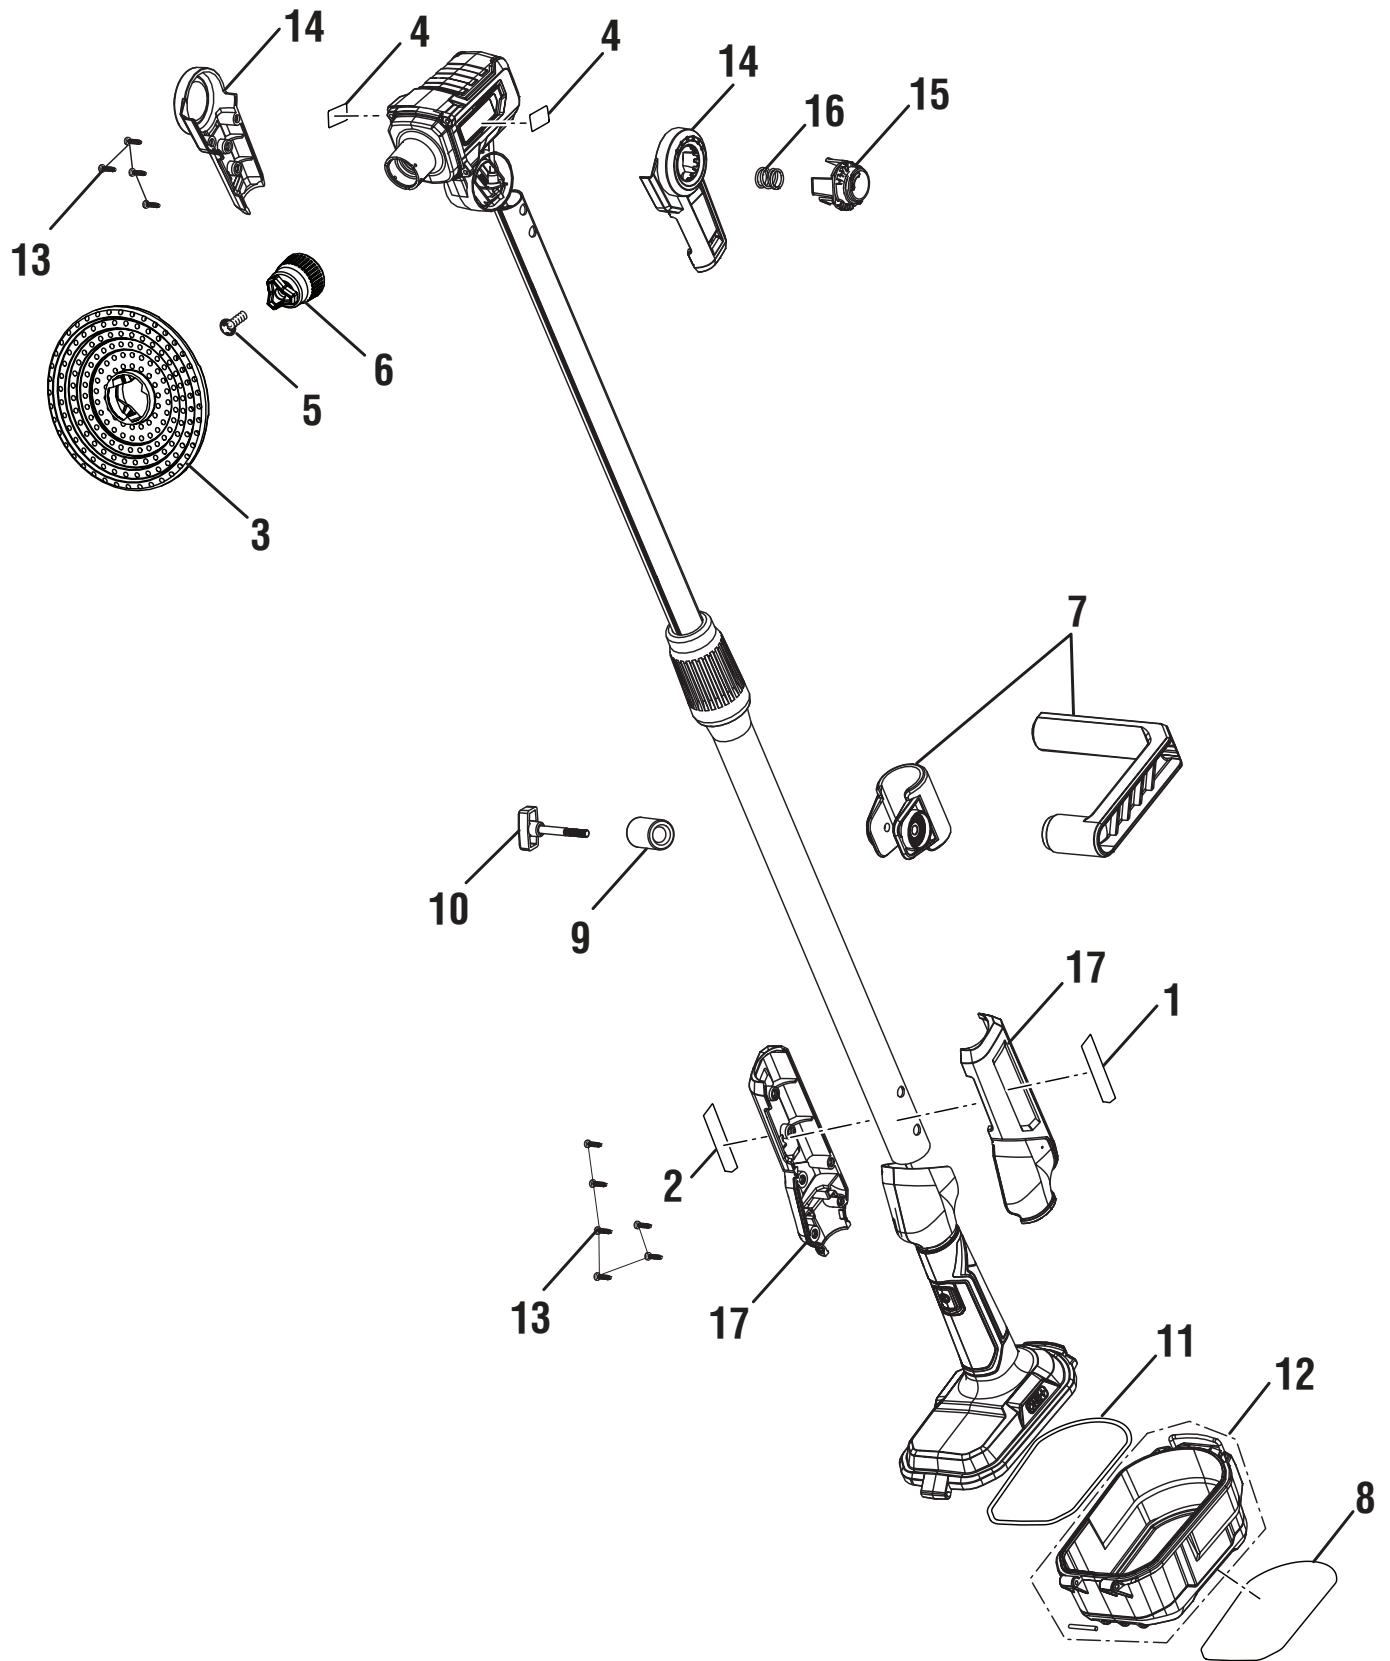

REPAIR SHEET

BRAND

RYOBI

MODEL NO.

P4500

DESCRIPTION

18 Volt Telescoping Power Scrubber

TTI CONSUMER POWER TOOLS, INC.

P4500

PARTS LIST

KEY NO.	PART NO.	DESCRIPTION	QTY.
1	941120549	Logo Label (Handle-Left)	1
2	941120548	Logo Label (Handle-Right)	1
3	315865003	Brush	1
4	940114179	Logo Label (Head)	2
5	663009003	Screw (M4 x 14 mm, T20 Torx Pan Hd.)	1
6-CN-A	537535001	Brush Adaptor	1
6-CN-B	537535002	Brush Adaptor	1
6-VN	537535002	Brush Adaptor	1
7	204676014	Handle and Clamp Assembly	1
8-CN	941122698	Data/Warning Label	1
8-VN	941123214	Data/Warning Label	1
9	541135001	Sleeve	1

KEY NO.	PART NO.	DESCRIPTION	QTY.
10	360634001	Knob w/Pin	1
11	564912002	O-Ring	1
12	204676011	Battery Compartment Assembly	1
13	663007001	Screw (M3.5 x 14 mm, T15 Torx Pan Hd.)	10
14	204676013	Pivot Housing Assembly	1
15	537534001	Pivot Button	1
16	697738002	Pivot Button Spring	1
17	204676012	Handle Coupler Assembly (Inc. Key Nos. 1 & 2)	1
	Not Shown:		
	998000109	Operator's Manual (961153120)	

If a key number has multiple part numbers, please order the part that corresponds with the country of origin shown on the product's data label. CN = China VN = Vietnam

A / B — Replace key 6 based on your tool's serial number. Order key 6-A for tools BEFORE date code: CS2051; Order key 6-B for tools ON or AFTER date code: CS2051.