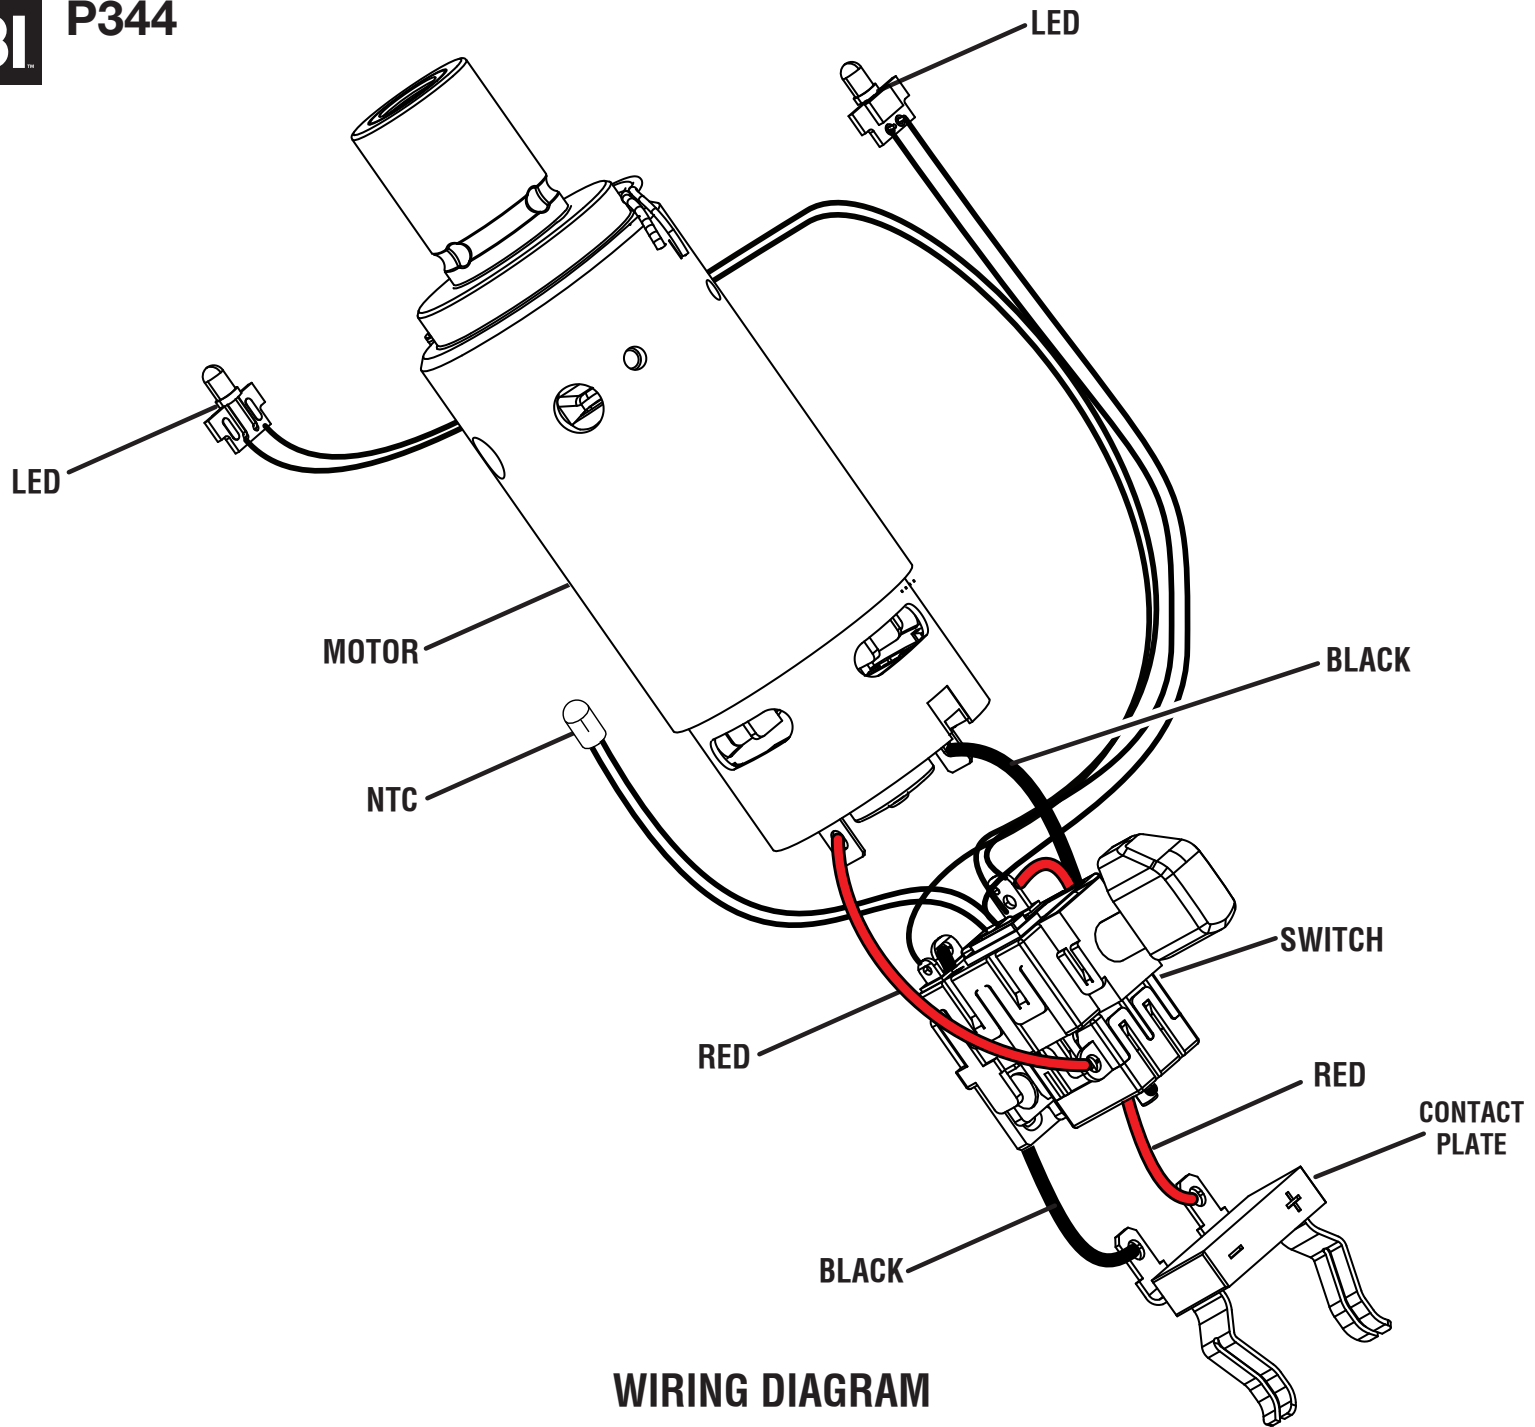

REPAIR SHEET

BRAND

RYOBI

DESCRIPTION

MODEL NO.

P344

18 Volt 3/8 in. Ratchet

ONE WORLD TECHNOLOGIES, INC.

PARTS LIST

KEY NO.	PART NO.	DESCRIPTION	QTY.
1	206570005	Ratchet Head Assembly	1
2	692911005	Compression Spring	1
3	698280001	Sleeve	1
4	658883001	Washer (ID13 x OD17 x 0.5t)	1
5	622587002	Crank Shaft	1
6	204375028	Gear Case Assembly	1
7	690268001	Steel Ball	2
8	673021003	Drive Pin	1
9	661487001	Screw (M3 x 10 mm, T10 Torx Pan Hd.)	4
10	204375029	Carrier and Gear Assembly	1
11	633795001	Washer (ID14 x OD25.5 x 0.5t)	1
12-CN	206570006	Motor and Switch Assembly	1
12-VN	206570010	Motor and Switch Assembly	1

KEY NO.	PART NO.	DESCRIPTION	QTY.
13	204375030	Housing Assembly (Inc. Key Nos. 19-22)	1
14	565001003	Rubber Plug	2
15	539015001	Lock Out Switch	1
16	658792001	Switch Paddle	1
17	662328001	Screw (M3.5 x 12 mm, T10 Torx Pan Hd.)	7
18	673642001	3/8 in. Socket Bit	1
19	941120483	Battery Icon Label	1
20	941120484	Hot Surface Label	1
21-CN	941123024	Data Label	1
21-VN	941122360	Data Label	1
22	941655042	Logo Label	1
	Not Shown:		
	998000119	Operator's Manual	