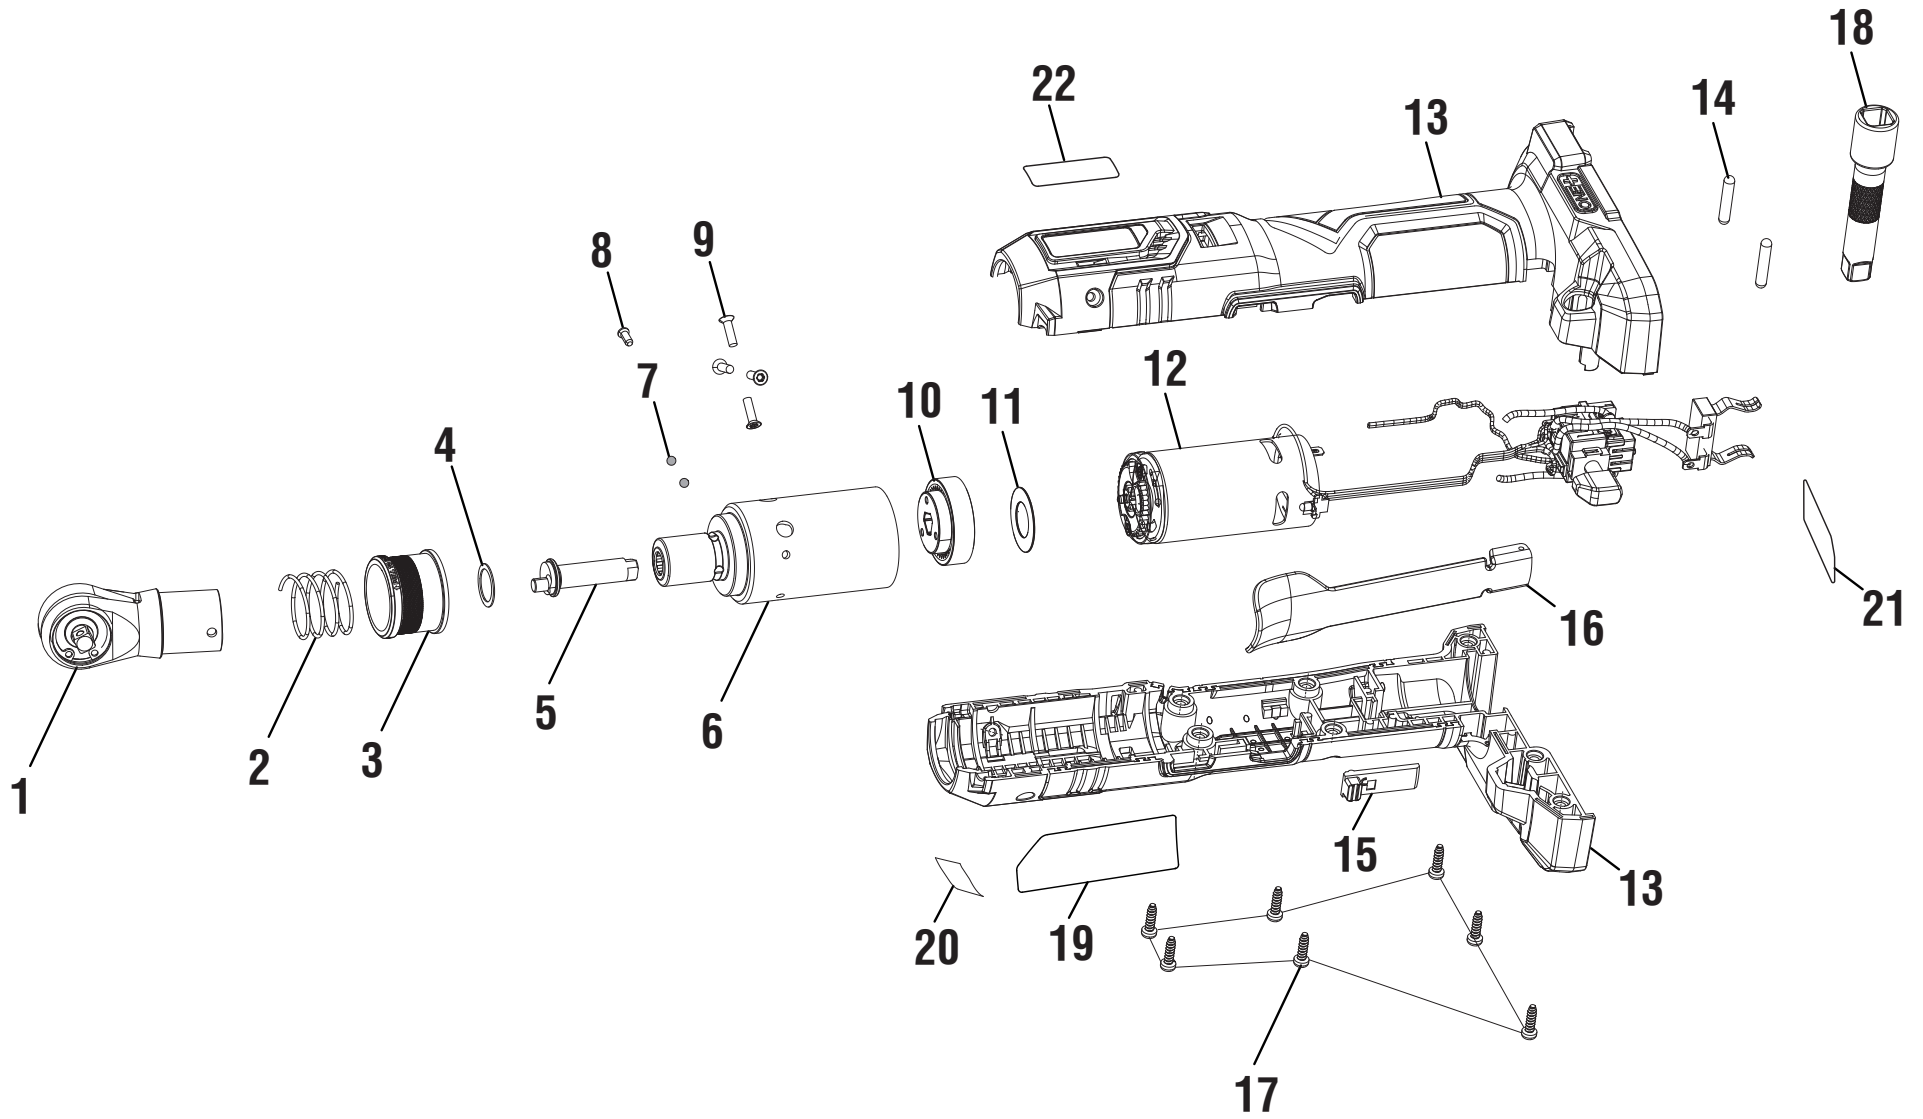

REPAIR SHEET

BRAND

RYOBI

DESCRIPTION

MODEL NO.

P344

18 Volt 3/8 in. Ratchet

ONE WORLD TECHNOLOGIES, INC.

P.O. Box 1288, Anderson, SC 29622 ■ 1-800-525-2579 ■ www.ryobitools.com

3-19-21 (Rev:02)

The model number and manufacturing location will be found on a label attached to the product. Always mention this information in all communications regarding this product and when ordering parts.

PARTS LIST

KEY NO.	PART NO.	DESCRIPTION	QTY.
1	206570005	Ratchet Head Assembly	1
2	692911005	Compression Spring	1
3	698280001	Sleeve	1
4	658883001	Washer (ID13 x OD17 x 0.5t)	1
5	622587002	Crank Shaft	1
6	204375028	Gear Case Assembly	1
7	690268001	Steel Ball	2
8	673021003	Drive Pin	1
9	661487001	Screw (M3 x 10 mm, T10 Torx Pan Hd.)	4
10	204375029	Carrier and Gear Assembly	1
11	633795001	Washer (ID14 x OD25.5 x 0.5t)	1
12-CN	206570006	Motor and Switch Assembly	1
12-VN	206570010	Motor and Switch Assembly	1

KEY NO.	PART NO.	DESCRIPTION	QTY.
13	204375030	Housing Assembly (Inc. Key Nos. 19-22)	1
14	565001003	Rubber Plug	2
15	539015001	Lock Out Switch	1
16	658792001	Switch Paddle	1
17	662328001	Screw (M3.5 x 12 mm, T10 Torx Pan Hd.)	7
18	673642001	3/8 in. Socket Bit	1
19	941120483	Battery Icon Label	1
20	941120484	Hot Surface Label	1
21-CN	941123024	Data Label	1
21-VN	941122360	Data Label	1
22	941655042	Logo Label	1
	Not Shown:		
	998000119	Operator's Manual	