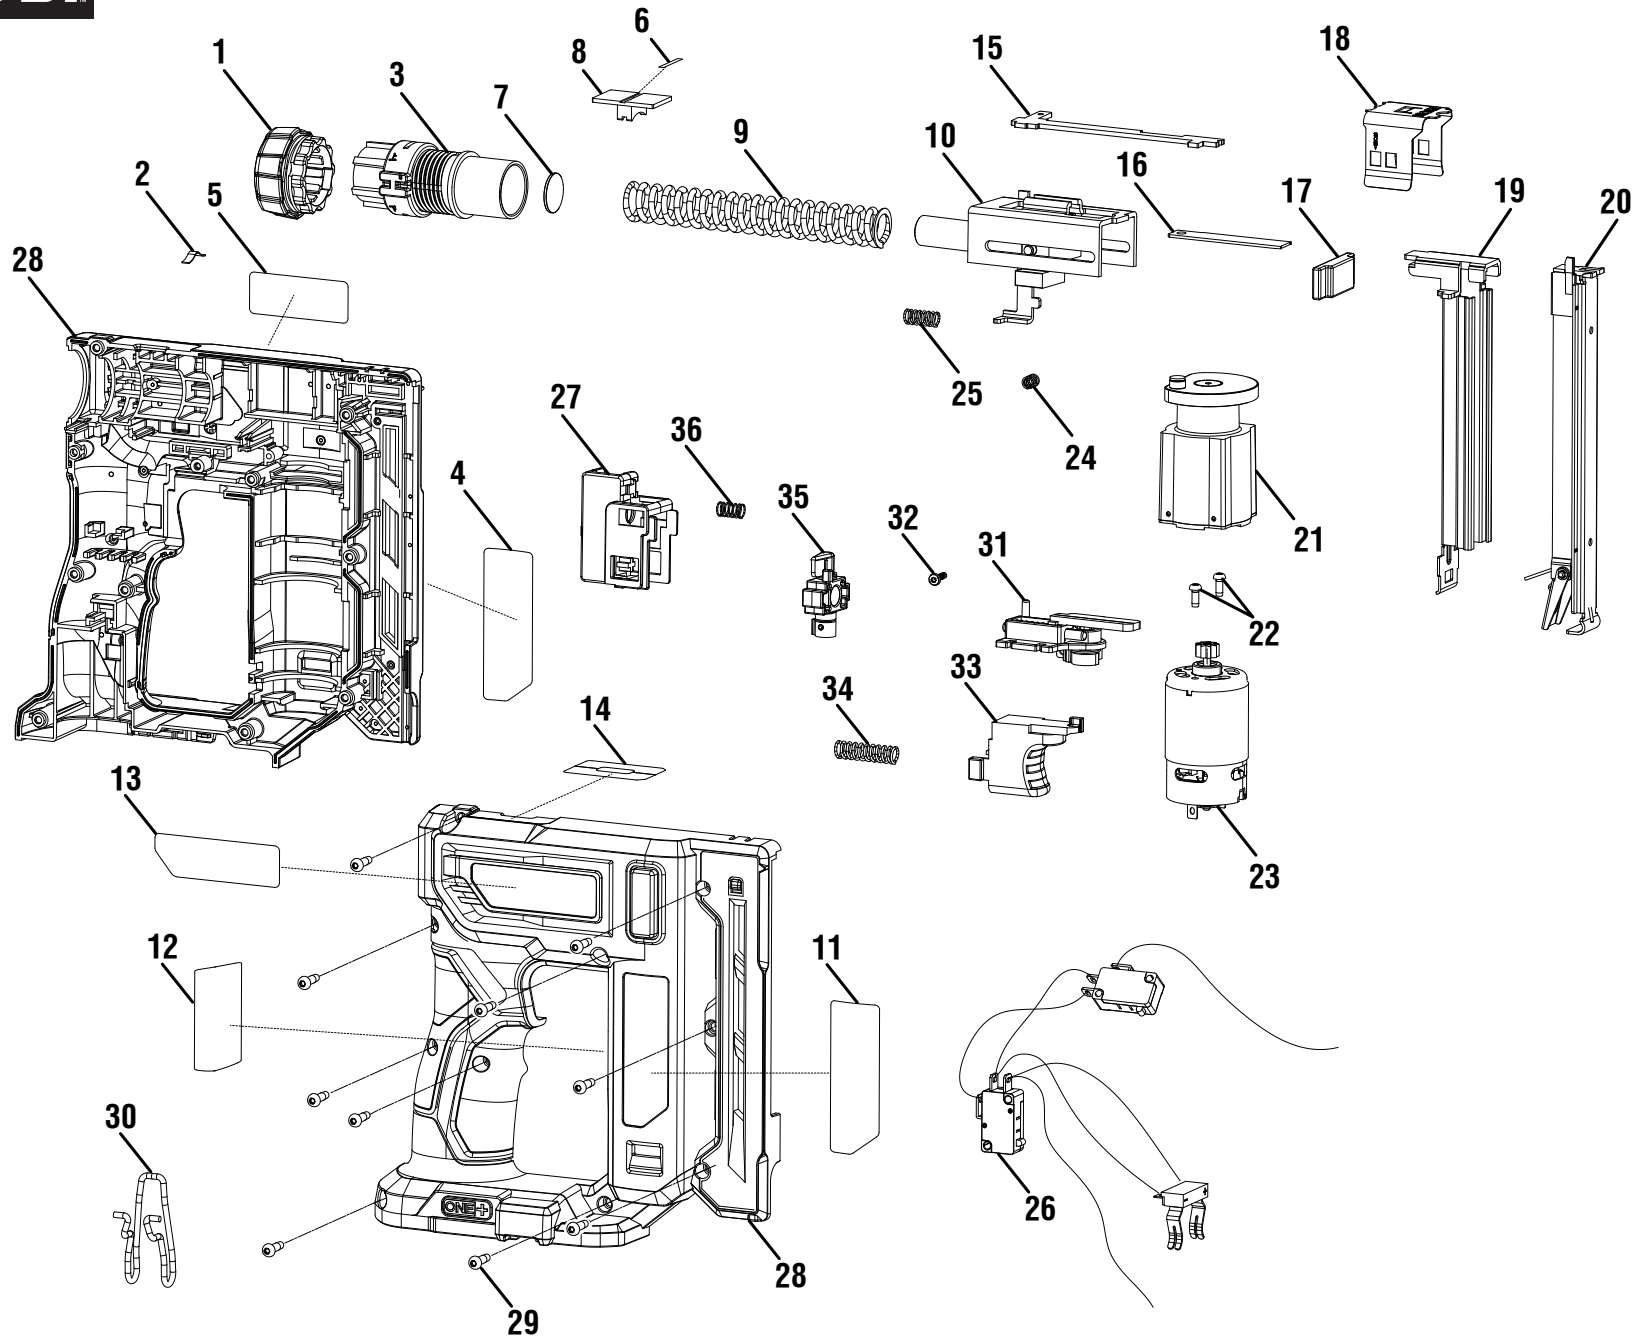

REPAIR SHEET

BRAND

RYOBI

DESCRIPTION

18 Volt T50 Stapler

MODEL NO.

P317

TTI CONSUMER POWER TOOLS, INC.

RYOBI P317

P317

PARTS LIST

KEY NO.	PART NO.	DESCRIPTION	QTY.
1	536145001	Depth Adjustment Knob	1
2-CN	635804001	Spring Plate	1
2-VN	658974001	Spring Plate	1
3	204691002	Sleeve Assembly	1
4	941120418	Compression Drive Logo Label	1
5	940114178	Logo Label	1
6	941001740	Tension Indicator Label	1
7	658451001	Plate	1
8	204692002	Drive Force Indicator Assembly (Inc. Key No. 6)	1
9	697112001	Output Spring	1
10-CN	206843001	Drive Mass Assembly	1
10-VN	206843002	Drive Mass Assembly	1
11	941120417	Warning Label	1
12	941007102	T50 Label	1
13-CN	941122128	Data Label	1
13-VN	941123800	Data Label	1
14	941007103	Force Indicator Label	1
15	635641001	Workpiece Contact	1
16	635637001	Driver Blade	1
17	564840001	Bumper	1
18	635828001	Wire and Screen Accessory	1
19-CN	313785001	Magazine Base Assembly	1
19-VN	315926001	Magazine Base Assembly	1

If a key number has multiple part numbers, please order the part that corresponds with the country of origin shown on the product's data label. CN = China VN = Vietnam

WIRING DIAGRAM