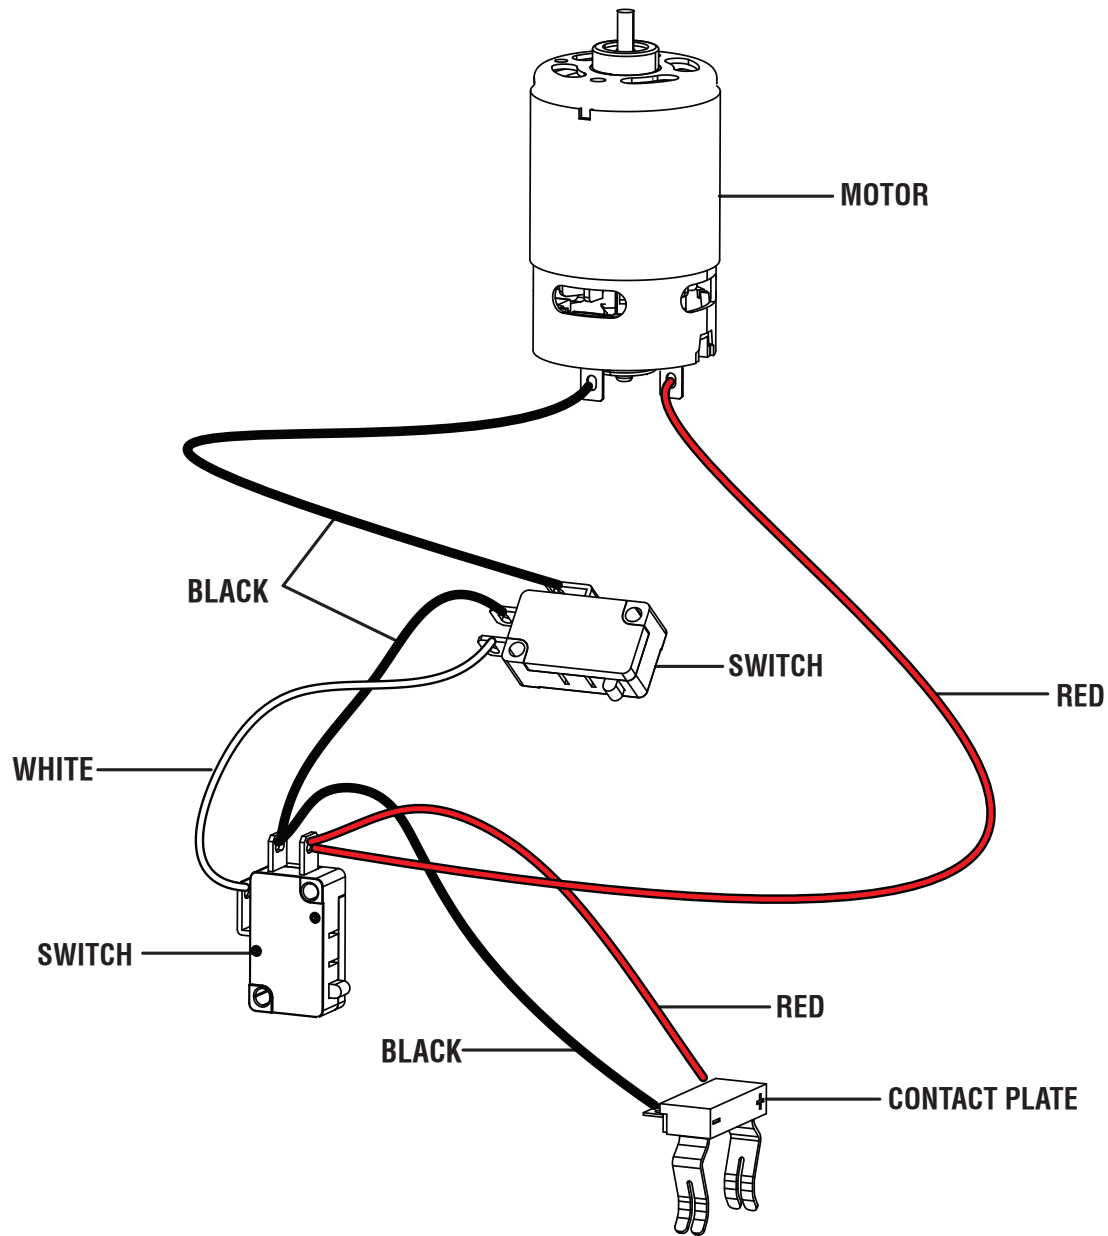

RYOBI P317

P317

PARTS LIST

KEY NO.	PART NO.	DESCRIPTION	QTY.
1	536145001	Depth Adjustment Knob	1
2-CN	635804001	Spring Plate	1
2-VN	658974001	Spring Plate	1
3	204691002	Sleeve Assembly	1
4	941120418	Compression Drive Logo Label	1
5	940114178	Logo Label	1
6	941001740	Tension Indicator Label	1
7	658451001	Plate	1
8	204692002	Drive Force Indicator Assembly (Inc. Key No. 6)	1
9	697112001	Output Spring	1
10-CN	206843001	Drive Mass Assembly	1
10-VN	206843002	Drive Mass Assembly	1
11	941120417	Warning Label	1
12	941007102	T50 Label	1
13-CN	941122128	Data Label	1
13-VN	941123800	Data Label	1
14	941007103	Force Indicator Label	1
15	635641001	Workpiece Contact	1
16	635637001	Driver Blade	1
17	564840001	Bumper	1
18	635828001	Wire and Screen Accessory	1
19-CN	313785001	Magazine Base Assembly	1
19-VN	315926001	Magazine Base Assembly	1

KEY NO.	PART NO.	DESCRIPTION	QTY.
20	204700002	Magazine and Pusher Assembly	1
21	204694002	Cam and Gear Assembly	1
22	661031003	Screw (M3 x 8 mm, T10 Torx Pan Hd.)	2
23	206844001	Motor Assembly	1
24	697126001	Compression Spring	1
25	697114001	Compression Spring	1
26	204697002	Switch and Contact Plate Holder Assembly	1
27	204701002	Switch Support and Cover Assembly (Inc. Key No. 36)	1
28-CN	204696002	Housing Assembly (Inc. Key Nos. 4-5 & 11-14)	1
28-VN	204696008	Housing Assembly (Inc. Key Nos. 4-5 & 11-14)	1
29	662328001	Screw (M3.5 x 12 mm, T10 Torx Pan Hd.)	10
30	696626001	Belt Clip	1
31	204698002	Switch Frame Assembly	1
32	662090001	Screw (M2.6 x 10 mm, T8 Torx Pan Hd.)	1
33	536130001	Main Trigger	1
34	697113001	Compression Spring	1
35	204699002	Contact Block Assembly	1
36	697116001	Compression Spring	1
	Not Shown:		
	204701003	Staples (Two Strips)	
	995000710	Operator's Manual (CN – 961152983) (VN – 961153286)	

If a key number has multiple part numbers, please order the part that corresponds with the country of origin shown on the product's data label. CN = China VN = Vietnam

WIRING DIAGRAM