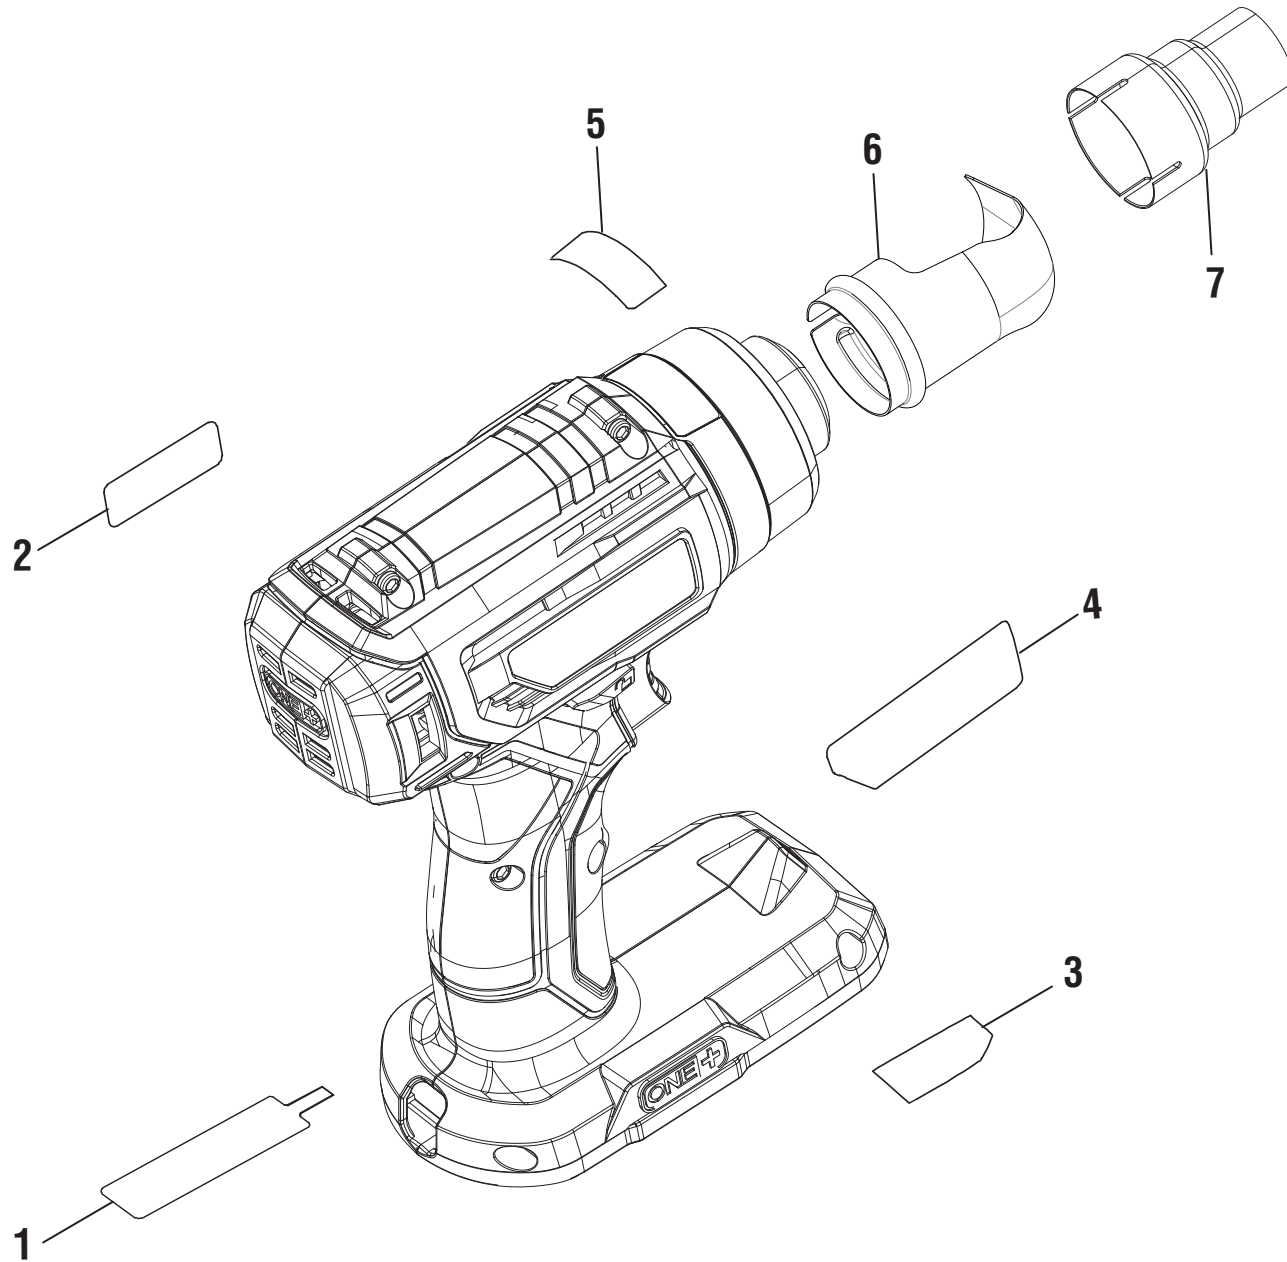

RYOBI 18 VOLT HEAT GUN – MODEL NUMBER P3150

The model number will be found on a label attached to the motor housing. Always mention the model number in all correspondence regarding your **HEAT GUN** or when ordering repair parts.

PARTS LIST

KEY NO.	PART NUMBER	DESCRIPTION	QTY
1	941488327	Hangtag Warning Label (French/Spanish).....	1
2	941488324	Logo Label.....	1
3	941488323	Data Label.....	1
4	941488326	Warning Label (English)	1
5	941488325	Warning Icon Label.....	1
6	019032001035	Deflector Nozzle	1
7	019032001036	Concentrator Nozzle.....	1
	NOT SHOWN:		
	995000642	Operator's Manual (961006069)	
	11-9-18 (Rev:01)		