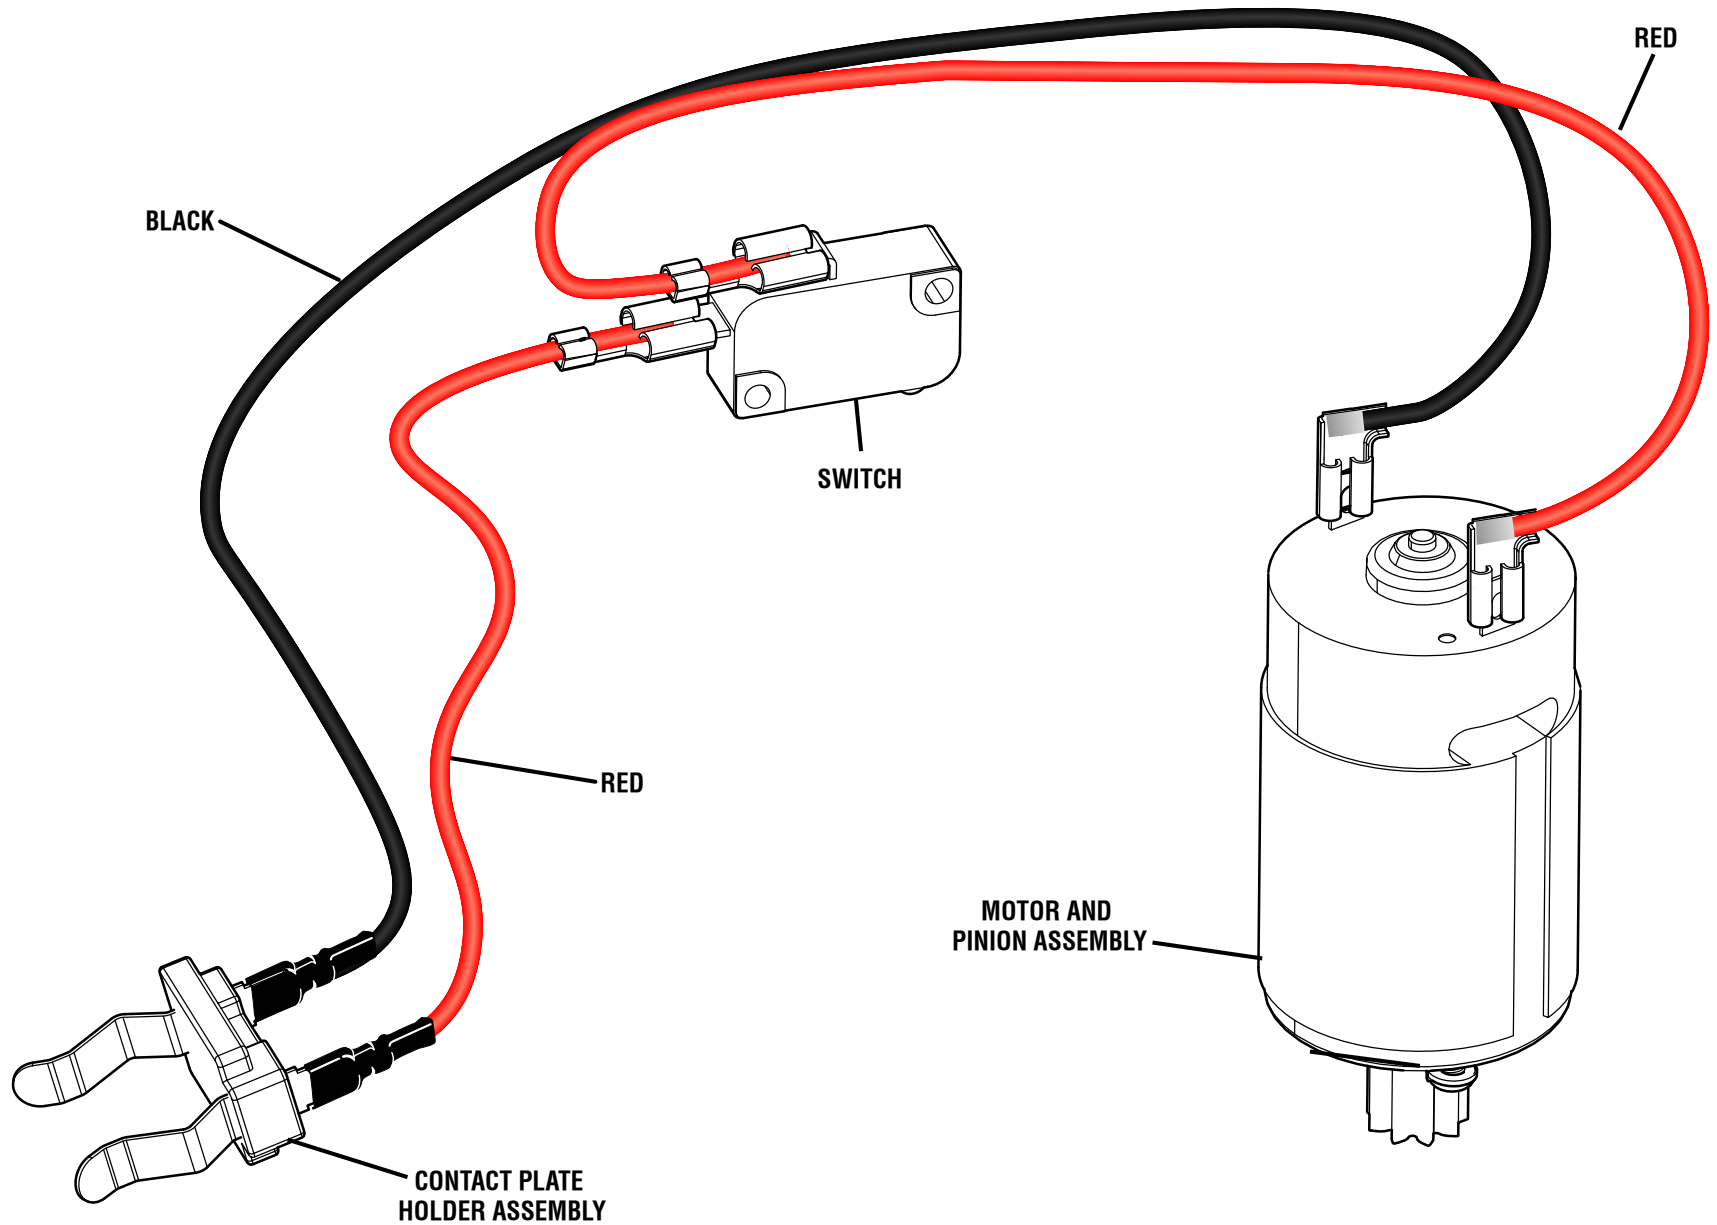

PARTS LIST

KEY NO.	PART NO.	DESCRIPTION	QTY.
1	672729001	O-Ring	1
2	660204013	Screw (M3 x 8.5 mm, Flat Hd.)	4
3	302347001	Motor Mount Assembly	1
4	516708004	Trigger	1
5	940705511	Logo Label	1
6	670028003	Washer (OD5.7 x ID3.1 x 0.8t)	2
7	672752001	Trigger Spring	1
8	316961001	Housing Assembly (Inc. Key Nos. 5, 12-14 & 27)	1
9	660206058	Screw (M3.5 x 12mm, Pan Hd.)	2
10	516711001	Gear	1
11	660206059	Screw (M3.5 x 16 mm, Pan Hd.)	7
12	941657029	Warning Label	1
13	941657025	Icon Label	1
14	941588702	Data Label	1
15	516819003	Scabbard	1

KEY NO.	PART NO.	DESCRIPTION	QTY.
16	660086009	Screw (M3 x 8 mm)	2
17	516712001	Step Gear	1
18	290044002	Receptacle and Wire Assembly	1
19	230172001	Motor and Pinion Assembly	1
20	302311001	Knob Assembly	1
21	670914001	Washer (ID 6.5 x OD11 x 0.3t)	2
22	302350003	Hedge Trimmer Blade Assembly (Inc. Key No. 2 & 15)	1
23	760689001	Switch	1
24	672728001	Washer (OD15 x 8.4 x 0.3t)	1
25	670499001	Compression Spring	1
26	316962001	Contact Plate Holder Assembly	1
27	941657026	Danger Label	1
28	546479001	Lock-Off Button	1
	Not Shown:		
	998000279	Operator's Manual	