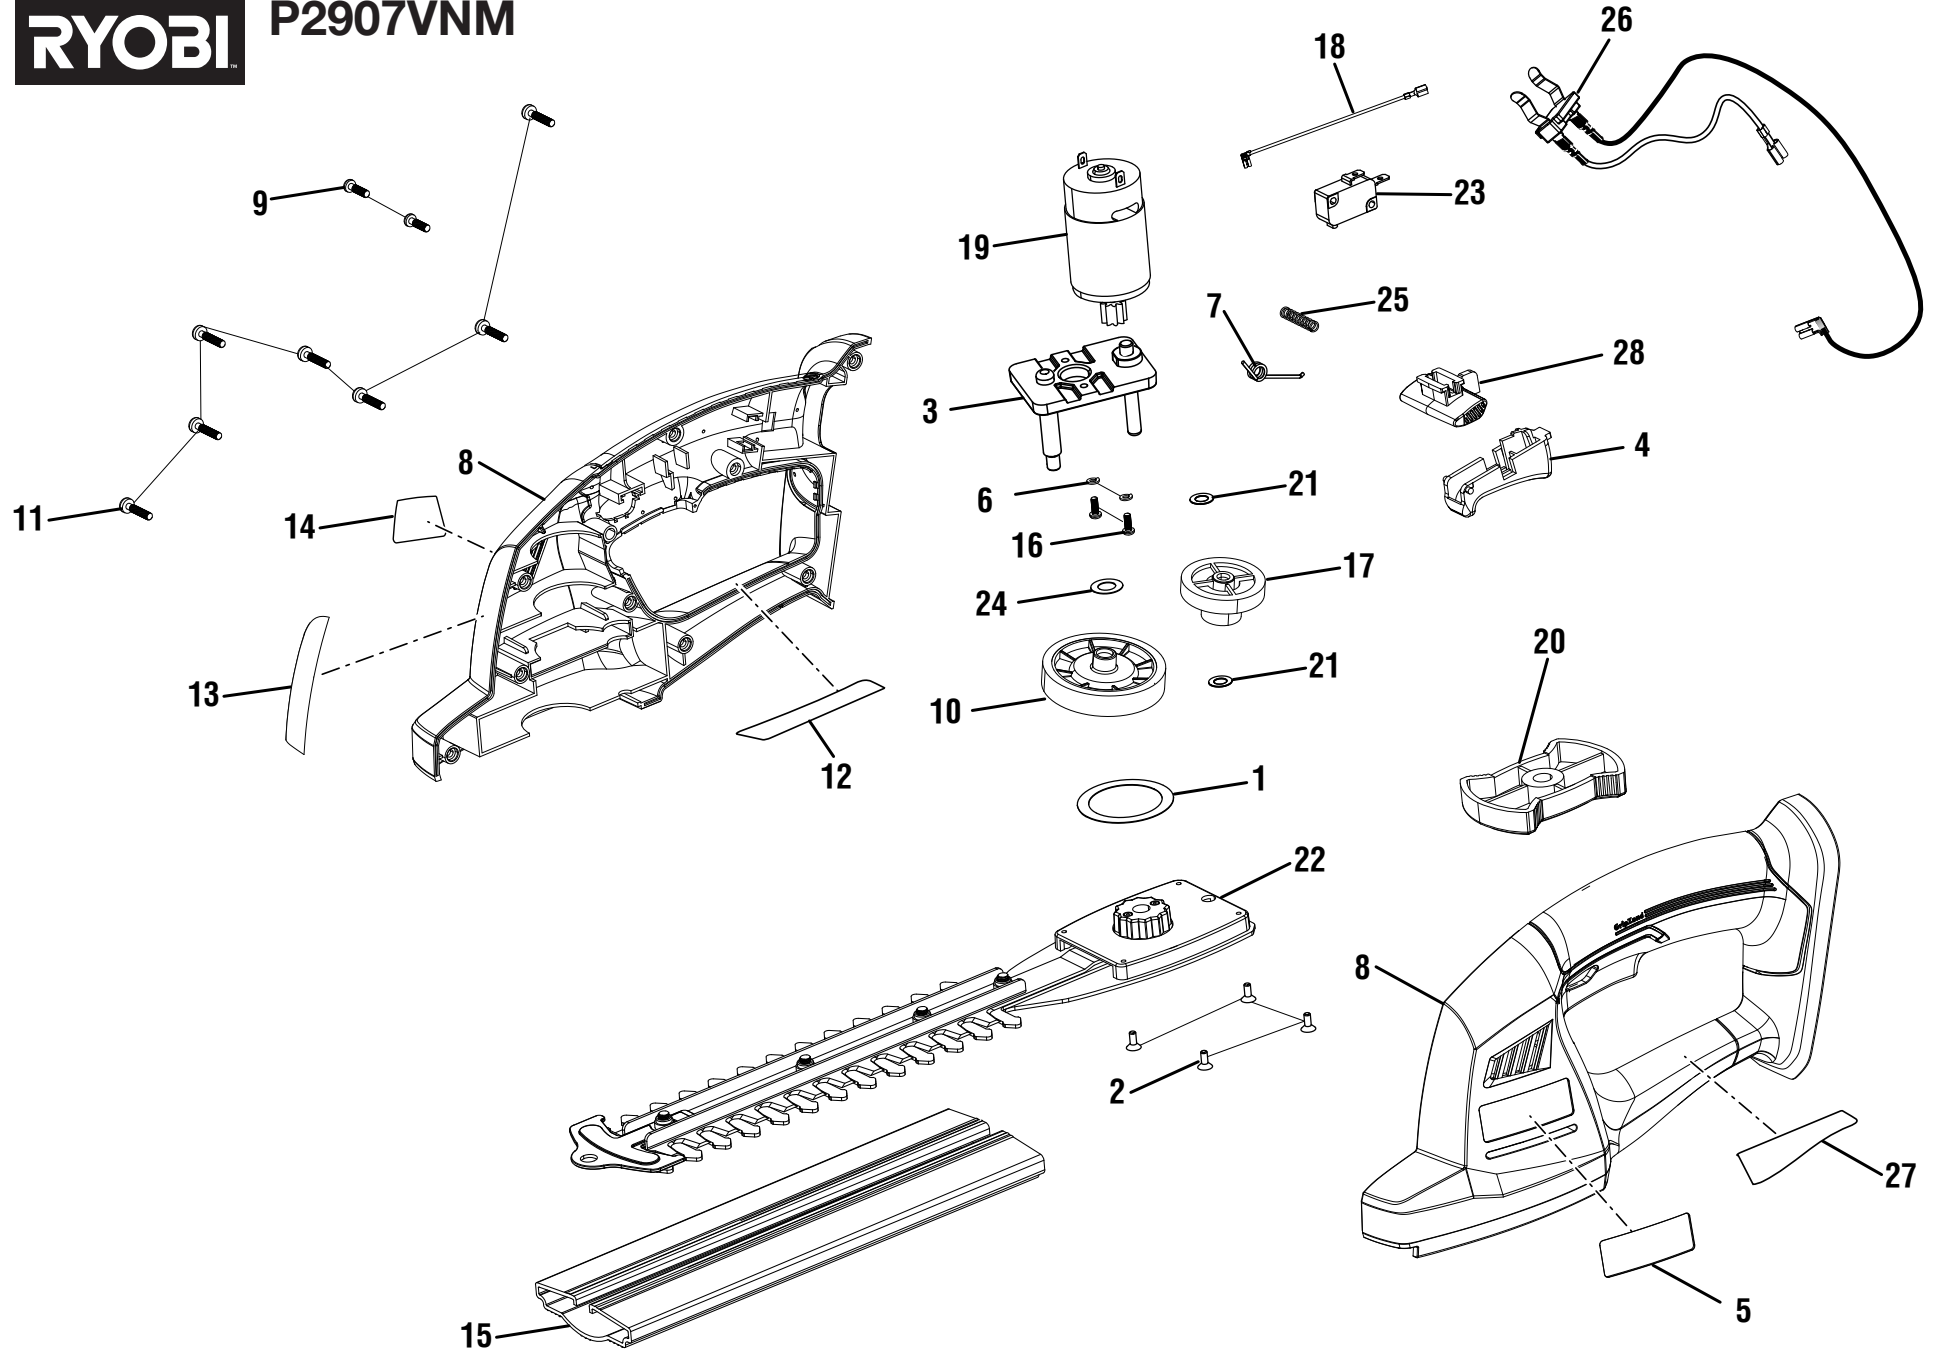

REPAIR SHEET

BRAND RYOBI		DESCRIPTION 18 Volt Shrubber
MODEL NO. P2907VNM	MFG. NO. 108641001	

TTI OUTDOOR POWER EQUIPMENT, INC.

P.O. Box 1288, Anderson, SC 29622 ■ 1-800-525-2579 ■ www.ryobitools.com

2-15-22 (Rev:03)

The model number and manufacturing location will be found on a label attached to the product. Always mention this information in all communications regarding this product and when ordering parts.

P2907VNM

PARTS LIST

KEY NO.	PART NO.	DESCRIPTION	QTY.
1	672729001	O-Ring	1
2	660204013	Screw (M3 x 8.5 mm, Flat Hd.)	4
3	302347001	Motor Mount Assembly	1
4	516708004	Trigger	1
5	940705511	Logo Label	1
6	670028003	Washer (OD5.7 x ID3.1 x 0.8t)	2
7	672752001	Trigger Spring	1
8	316961001	Housing Assembly (Inc. Key Nos. 5, 12-14 & 27)	1
9	660206058	Screw (M3.5 x 12mm, Pan Hd.)	2
10	516711001	Gear	1
11	660206059	Screw (M3.5 x 16 mm, Pan Hd.)	7
12	941657029	Warning Label	1
13	941657025	Icon Label	1
14	941588702	Data Label	1
15	516819003	Scabbard	1

KEY NO.	PART NO.	DESCRIPTION	QTY.
16	660086009	Screw (M3 x 8 mm)	2
17	516712001	Step Gear	1
18	290044002	Receptacle and Wire Assembly	1
19	230172001	Motor and Pinion Assembly	1
20	302311001	Knob Assembly	1
21	670914001	Washer (ID 6.5 x OD11 x 0.3t)	2
22	302350003	Hedge Trimmer Blade Assembly (Inc. Key No. 2 & 15)	1
23	760689001	Switch	1
24	672728001	Washer (OD15 x 8.4 x 0.3t)	1
25	670499001	Compression Spring	1
26	316962001	Contact Plate Holder Assembly	1
27	941657026	Danger Label	1
28	546479001	Lock-Off Button	1
	Not Shown:		
	998000279	Operator's Manual	