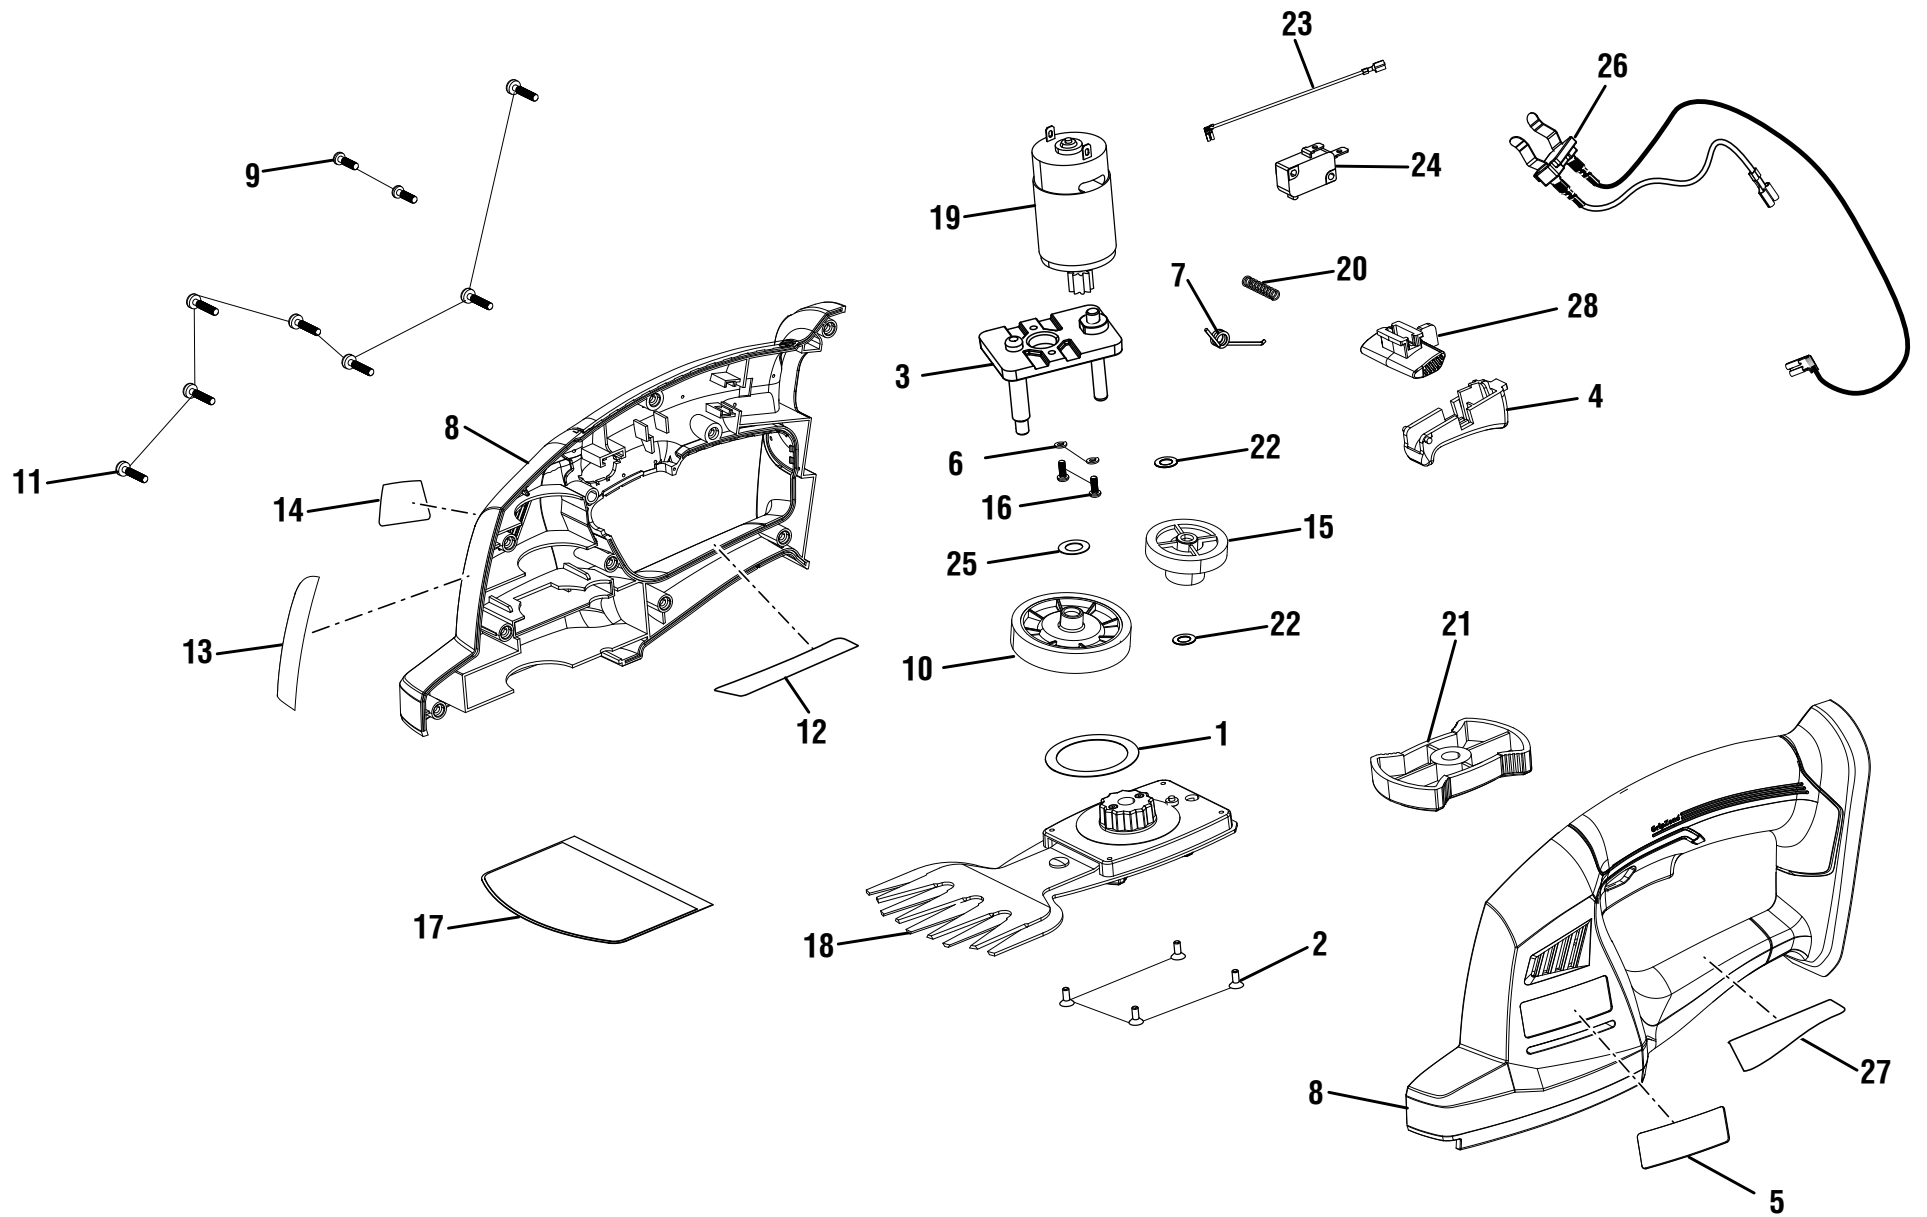

108640001

TTI OUTDOOR POWER EQUIPMENT, INC.

P.O. Box 1288, Anderson, SC 29622 ■ 1-800-525-2579 ■ www.ryobitools.com

2-15-22 (Rev:02)

The model number and manufacturing location will be found on a label attached to the product. Always mention this information in all communications regarding this product and when ordering parts.

P2906VNM

PARTS LIST

KEY NO.	PART NO.	DESCRIPTION	QTY.
1	672729001	O-Ring	1
2	660204013	Screw (M3 x 8.5 mm, Flat Hd.)	4
3	302347001	Motor Mount Assembly	1
4	516708004	Trigger	1
5	940705511	Logo Label	1
6	670028003	Washer (OD5.7 x ID3.1 x 0.8t)	2
7	672752001	Trigger Spring	1
8	316966001	Housing Assembly (Inc. Key Nos. 5, 12-14, & 27)	1
9	660206058	Screw (M3.5 x 12mm, Pan Hd.)	2
10	516711001	Gear	1
11	660206059	Screw (M3.5 x 16 mm, Pan Hd.)	7
12	941657029	Warning Label	1
13	941657025	Icon Label	1
14	941588703	Data Label	1
15	516712001	Step Gear	1

KEY NO.	PART NO.	DESCRIPTION	QTY.
16	660086009	Screw (M3 x 8 mm)	2
17	900205004	Sheath	1
18	302348001	Grass Shear Blade Assembly (Inc. Keys 2 & 17)	1
19	230172001	Motor and Pinion Assembly	1
20	670499001	Compression Spring	1
21	302311001	Knob Assembly	1
22	670914001	Washer (ID 6.5 x OD11 x 0.3t)	2
23	290044002	Receptacle and Wire Assembly	1
24	760689001	Switch	1
25	672728001	Washer (OD15 x 8.4 x 0.3t)	1
26	316962001	Contact Plate Holder Assembly	1
27	941657026	Danger Label	1
28	546479001	Lock-Off Button	1
	Not Shown:		
	998000278	Operator's Manual	

WIRING DIAGRAM