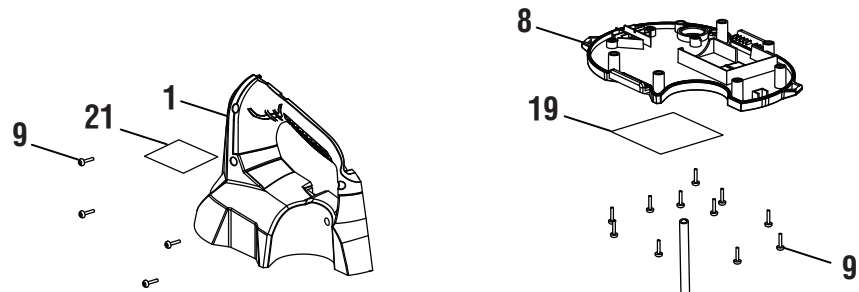

**RYOBI**

**P2803**

P2803

PARTS LIST

KEY NO.	PART NO.	DESCRIPTION	QTY.
1	311819001	Handle Housing Assembly (Inc. Key Nos. 21-22)	1
2	313384001	Tube (Long)	1
3	531414001	Hose Clip	4
4	636345002	Latch	2
5	311818002	Water Tank Assembly (Inc. Key No. 20)	1
6	311822001	Wiring Harness and Switch Assembly	1
7	563916001	Rubber Seal	1
8	311821001	Housing Deck Assembly (Inc. Key No. 19)	1
9	660208106	Screw (M4x14 mm)	15
10	307942003	Pump Diaphragm Assembly	1
11	563631001	Tube (Short)	2
12	564773001	O-Ring	1
13	528539001	Connector	1

KEY NO.	PART NO.	DESCRIPTION	QTY.
14	563630001	Switch Cover	1
15	563910001	Rubber Seal	1
16	903411001	Shoulder Strap	1
17	313596001	Tank Cap Assembly	1
18	307479001	Trigger Handle Assembly	1
19	941588211	Data Label	1
20	940851324	Warning Icon Label	1
21	940851052	Notice Label (English)	1
22	940851058	Notice Label (French/Spanish)	1
	<b>Not Shown:</b>		
	120715001	O-Ring Kit	
	995000275	Operator's Manual	