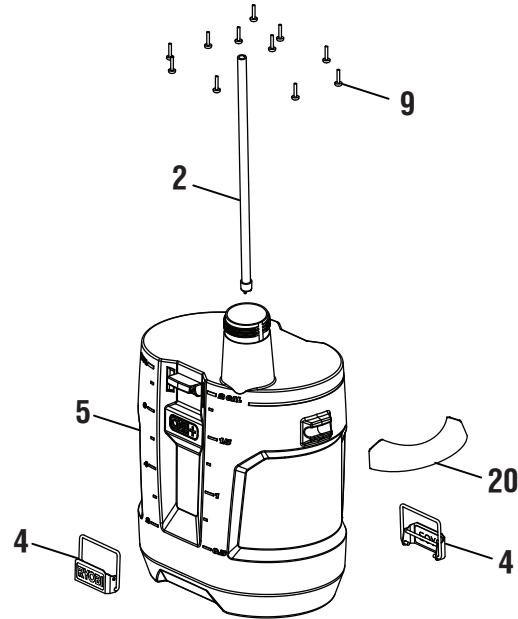

# REPAIR SHEET

BRAND <b>RYOBI</b>		DESCRIPTION <b>18 Volt Chemical Sprayer</b>
MODEL NO. <b>P2803</b>	MFG. NO. <b>107270002</b>	

**RYOBI**

**P2803**

P2803

PARTS LIST

KEY NO.	PART NO.	DESCRIPTION	QTY.
1	311819001	Handle Housing Assembly (Inc. Key Nos. 21-22)	1
2	313384001	Tube (Long)	1
3	531414001	Hose Clip	4
4	636345002	Latch	2
5	311818002	Water Tank Assembly (Inc. Key No. 20)	1
6	311822001	Wiring Harness and Switch Assembly	1
7	563916001	Rubber Seal	1
8	311821001	Housing Deck Assembly (Inc. Key No. 19)	1
9	660208106	Screw (M4x14 mm)	15
10	307942003	Pump Diaphragm Assembly	1
11	563631001	Tube (Short)	2
12	564773001	O-Ring	1
13	528539001	Connector	1

KEY NO.	PART NO.	DESCRIPTION	QTY.
14	563630001	Switch Cover	1
15	563910001	Rubber Seal	1
16	903411001	Shoulder Strap	1
17	313596001	Tank Cap Assembly	1
18	307479001	Trigger Handle Assembly	1
19	941588211	Data Label	1
20	940851324	Warning Icon Label	1
21	940851052	Notice Label (English)	1
22	940851058	Notice Label (French/Spanish)	1
	<b>Not Shown:</b>		
	120715001	O-Ring Kit	
	995000275	Operator's Manual	