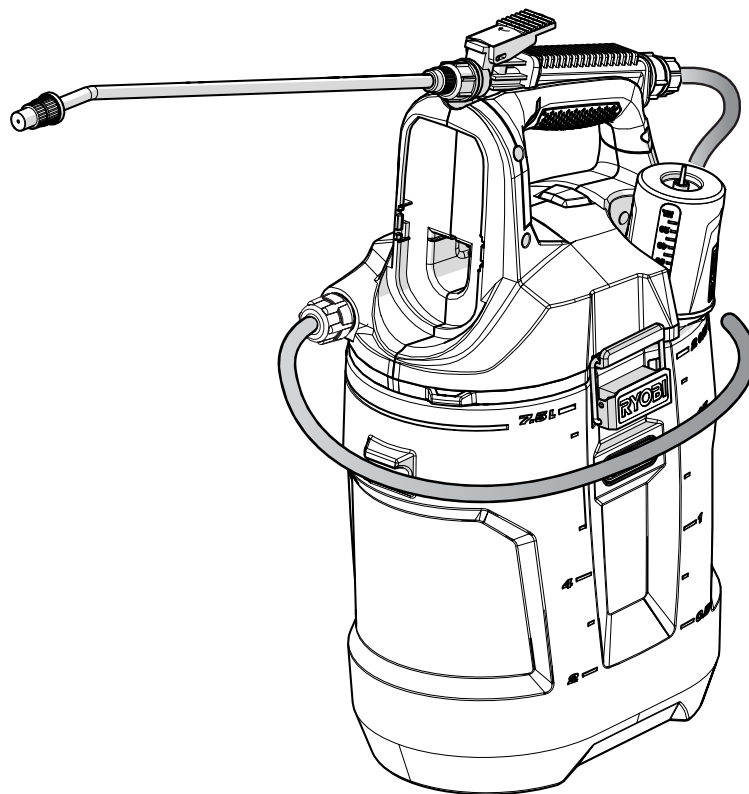

# REPAIR SHEET

BRAND <b>RYOBI</b>		DESCRIPTION <b>18 Volt Chemical Sprayer</b>
MODEL NO. <b>P2803</b>	MFG. NO. <b>107270002</b>	

**RYOBI**

**P2803**

P2803

PARTS LIST

KEY NO.	PART NO.	DESCRIPTION	QTY.
1	311819001	Handle Housing Assembly (Inc. Key Nos. 21-22)	1
2	313384001	Tube (Long)	1
3	531414001	Hose Clip	4
4	636345002	Latch	2
5	311818002	Water Tank Assembly (Inc. Key No. 20)	1
6	311822001	Wiring Harness and Switch Assembly	1
7	563916001	Rubber Seal	1
8	311821001	Housing Deck Assembly (Inc. Key No. 19)	1
9	660208106	Screw (M4x14 mm)	15
10	307942003	Pump Diaphragm Assembly	1
11	563631001	Tube (Short)	2
12	564773001	O-Ring	1
13	528539001	Connector	1