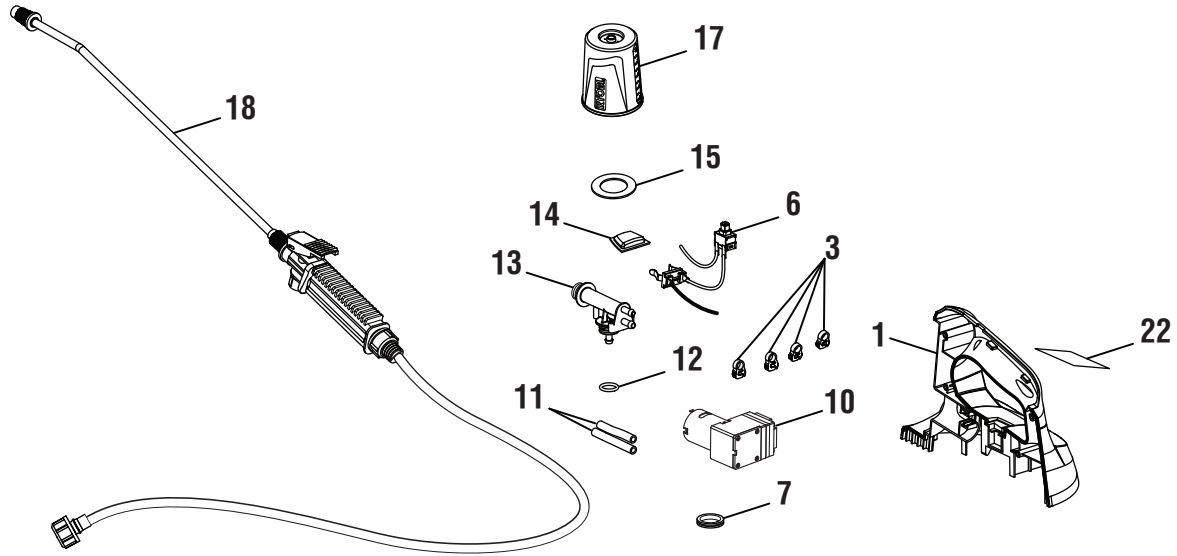

# REPAIR SHEET

BRAND <b>RYOBI</b>		DESCRIPTION <b>18 Volt Chemical Sprayer</b>
MODEL NO. <b>P2803</b>	MFG. NO. <b>107270002</b>	

## TECHTRONIC INDUSTRIES POWER EQUIPMENT

P.O. Box 1288, Anderson, SC 29622 ■ 1-800-525-2579 ■ [www.ryobitools.com](http://www.ryobitools.com)

8-17-21 (Rev:05)

*The model number and manufacturing location will be found on a label attached to the product. Always mention this information in all communications regarding this product and when ordering parts.*

**RYOBI**

**P2803**

P2803

PARTS LIST

KEY NO.	PART NO.	DESCRIPTION	QTY.
1	311819001	Handle Housing Assembly (Inc. Key Nos. 21-22)	1
2	313384001	Tube (Long)	1
3	531414001	Hose Clip	4
4	636345002	Latch	2
5	311818002	Water Tank Assembly (Inc. Key No. 20)	1
6	311822001	Wiring Harness and Switch Assembly	1
7	563916001	Rubber Seal	1
8	311821001	Housing Deck Assembly (Inc. Key No. 19)	1
9	660208106	Screw (M4x14 mm)	15
10	307942003	Pump Diaphragm Assembly	1
11	563631001	Tube (Short)	2
12	564773001	O-Ring	1
13	528539001	Connector	1

KEY NO.	PART NO.	DESCRIPTION	QTY.
14	563630001	Switch Cover	1
15	563910001	Rubber Seal	1
16	903411001	Shoulder Strap	1
17	313596001	Tank Cap Assembly	1
18	307479001	Trigger Handle Assembly	1
19	941588211	Data Label	1
20	940851324	Warning Icon Label	1
21	940851052	Notice Label (English)	1
22	940851058	Notice Label (French/Spanish)	1
	<b>Not Shown:</b>		
	120715001	O-Ring Kit	
	995000275	Operator's Manual	