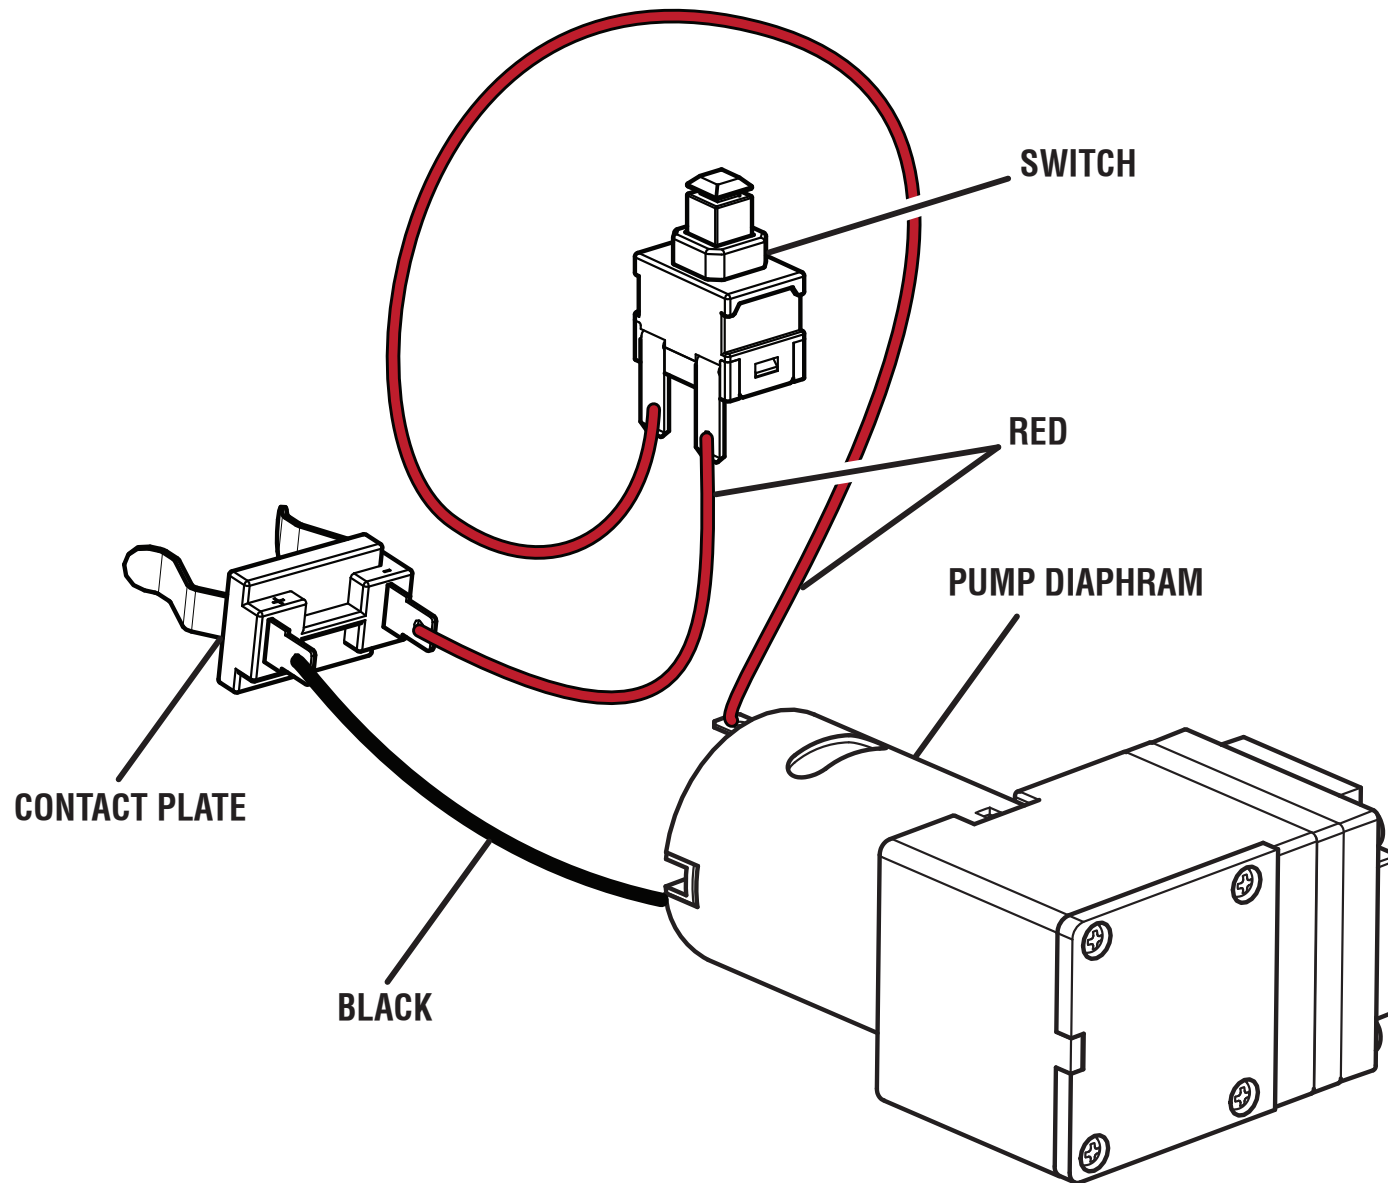

# REPAIR SHEET

BRAND <b>RYOBI</b>		DESCRIPTION <b>18 Volt Chemical Sprayer</b>
MODEL NO. <b>P2803</b>	MFG. NO. <b>107270002</b>	

**RYOBI**

**P2803**

P2803

PARTS LIST

KEY NO.	PART NO.	DESCRIPTION	QTY.
1	311819001	Handle Housing Assembly (Inc. Key Nos. 21-22)	1
2	313384001	Tube (Long)	1
3	531414001	Hose Clip	4
4	636345002	Latch	2
5	311818002	Water Tank Assembly (Inc. Key No. 20)	1
6	311822001	Wiring Harness and Switch Assembly	1
7	563916001	Rubber Seal	1
8	311821001	Housing Deck Assembly (Inc. Key No. 19)	1
9	660208106	Screw (M4x14 mm)	15
10	307942003	Pump Diaphragm Assembly	1
11	563631001	Tube (Short)	2
12	564773001	O-Ring	1
13	528539001	Connector	1

KEY NO.	PART NO.	DESCRIPTION	QTY.
14	563630001	Switch Cover	1
15	563910001	Rubber Seal	1
16	903411001	Shoulder Strap	1
17	313596001	Tank Cap Assembly	1
18	307479001	Trigger Handle Assembly	1
19	941588211	Data Label	1
20	940851324	Warning Icon Label	1
21	940851052	Notice Label (English)	1
22	940851058	Notice Label (French/Spanish)	1
	<b>Not Shown:</b>		
	120715001	O-Ring Kit	
	995000275	Operator's Manual	