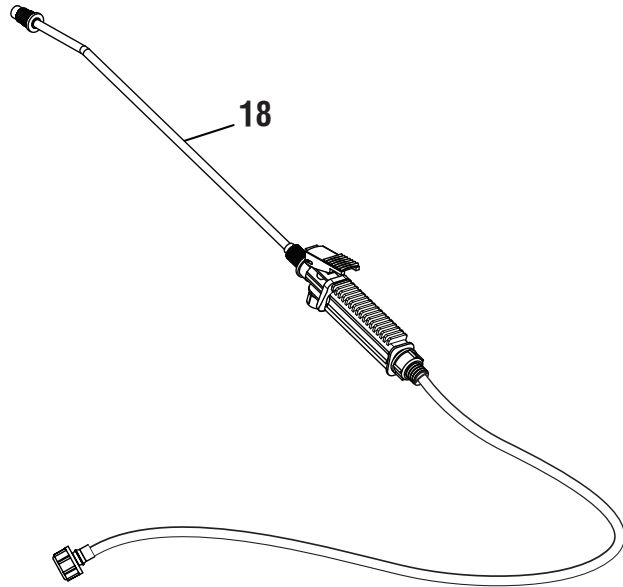

# REPAIR SHEET

BRAND	
<b>RYOBI</b>	
MODEL NO.	MFG. NO.
<b>P2800</b>	<b>107270001</b>

DESCRIPTION

# 18 Volt Chemical Sprayer

P2800

PARTS LIST

KEY NO.	PART NO.	DESCRIPTION	QTY.
1	311819001	Handle Housing Assembly	1
2	313384002	Suction Tube and Filter Assembly	1
3	940851058	Notice Label (B)	1
4	636345001	Latch	2
5	311818001	Water Tank Assembly	1
6	311822001	Wiring Harness	1
7	563916001	Rubber Seal	1
8	311821001	Housing Deck Assembly	1
9	660208106	Screw (M4x14 mm)	15
10	307942003	Pump Diaphragm	1
11	563631001	Tube (long)	2
12	564773001	O-Ring	1

KEY NO.	PART NO.	DESCRIPTION	QTY.
13	528539001	Connector	1
14	563630001	Switch	1
15	563910001	Rubber	1
16	563713001	Rubber Umbrella Pin	1
17	528547001	Tank Cap	1
18	307479001	Trigger Handle Assembly	1
19	941588086	Data Label	1
20	940657177	Warning Icon Label	1
21	940851052	Notice Label (A)	1
	<b>Not Shown:</b>		
	120715001	O-Ring Kit	
	991000645	Operator's Manual	