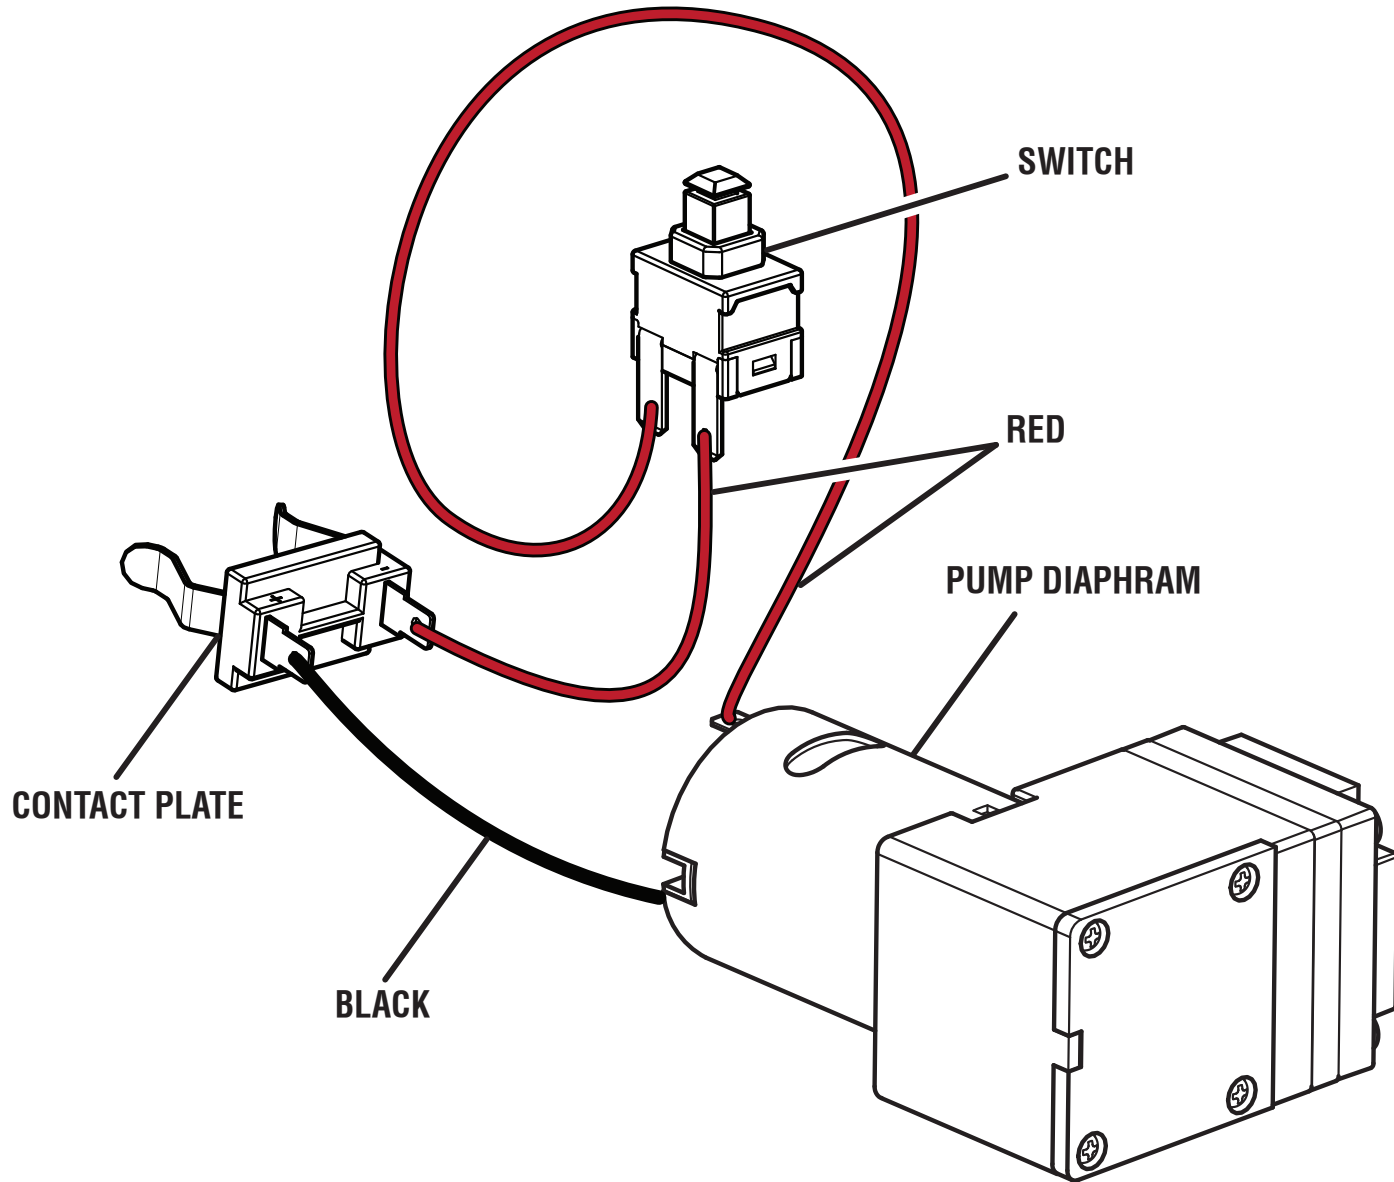

P2800

PARTS LIST

KEY NO.	PART NO.	DESCRIPTION	QTY.
1	311819001	Handle Housing Assembly	1
2	313384002	Suction Tube and Filter Assembly	1
3	940851058	Notice Label (B)	1
4	636345001	Latch	2
5	311818001	Water Tank Assembly	1
6	311822001	Wiring Harness	1
7	563916001	Rubber Seal	1
8	311821001	Housing Deck Assembly	1
9	660208106	Screw (M4x14 mm)	15
10	307942003	Pump Diaphragm	1
11	563631001	Tube (long)	2
12	564773001	O-Ring	1

KEY NO.	PART NO.	DESCRIPTION	QTY.
13	528539001	Connector	1
14	563630001	Switch	1
15	563910001	Rubber	1
16	563713001	Rubber Umbrella Pin	1
17	528547001	Tank Cap	1
18	307479001	Trigger Handle Assembly	1
19	941588086	Data Label	1
20	940657177	Warning Icon Label	1
21	940851052	Notice Label (A)	1
	<b>Not Shown:</b>		
	120715001	O-Ring Kit	
	991000645	Operator's Manual	