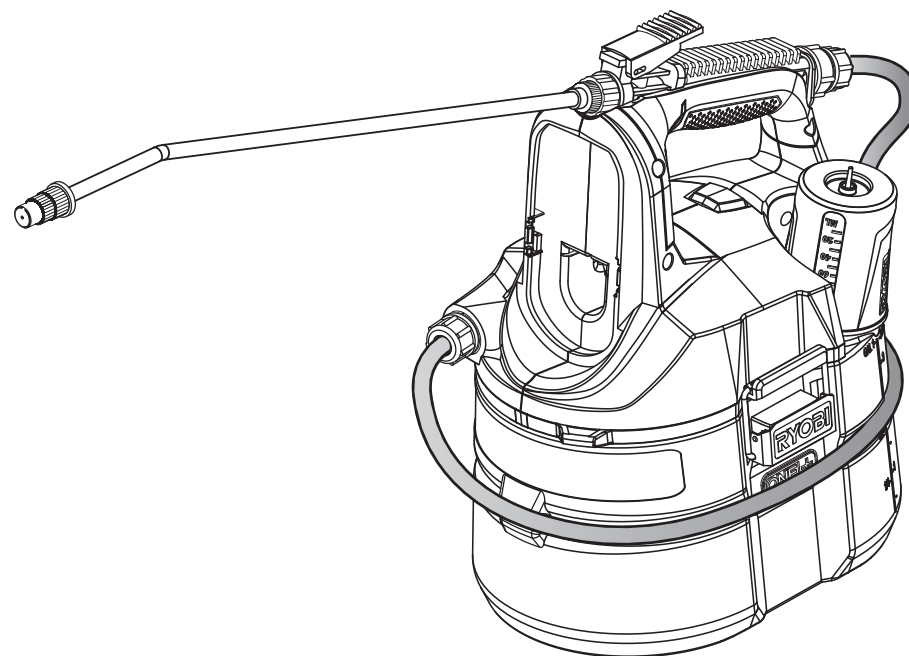

REPAIR SHEET

BRAND	
RYOBI	
MODEL NO.	MFG. NO.
P2800	107270001

DESCRIPTION

18 Volt Chemical Sprayer

TECHTRONIC INDUSTRIES POWER EQUIPMENT

P.O. Box 1288, Anderson, SC 29622 ■ 1-800-525-2579 ■ www.ryobitools.com

8-17-21 (Rev:04)

The model number and manufacturing location will be found on a label attached to the product. Always mention this information in all communications regarding this product and when ordering parts.