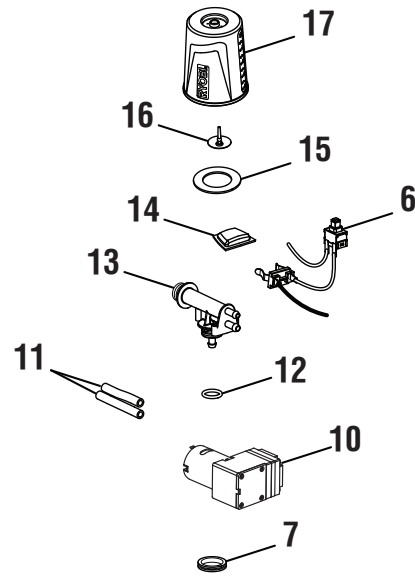

# REPAIR SHEET

BRAND	
<b>RYOBI</b>	
MODEL NO.	MFG. NO.
<b>P2800</b>	<b>107270001</b>

DESCRIPTION

P2800

PARTS LIST

KEY NO.	PART NO.	DESCRIPTION	QTY.
1	311819001	Handle Housing Assembly	1
2	313384002	Suction Tube and Filter Assembly	1
3	940851058	Notice Label (B)	1
4	636345001	Latch	2
5	311818001	Water Tank Assembly	1
6	311822001	Wiring Harness	1
7	563916001	Rubber Seal	1
8	311821001	Housing Deck Assembly	1
9	660208106	Screw (M4x14 mm)	15
10	307942003	Pump Diaphragm	1
11	563631001	Tube (long)	2
12	564773001	O-Ring	1

KEY NO.	PART NO.	DESCRIPTION	QTY.
13	528539001	Connector	1
14	563630001	Switch	1
15	563910001	Rubber	1
16	563713001	Rubber Umbrella Pin	1
17	528547001	Tank Cap	1
18	307479001	Trigger Handle Assembly	1
19	941588086	Data Label	1
20	940657177	Warning Icon Label	1
21	940851052	Notice Label (A)	1
	<b>Not Shown:</b>		
	120715001	O-Ring Kit	
	991000645	Operator's Manual	