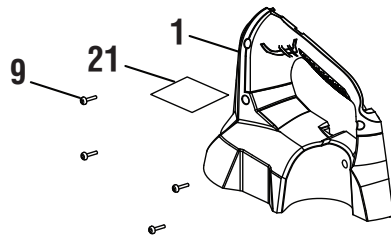

P2800

PARTS LIST

KEY NO.	PART NO.	DESCRIPTION	QTY.
1	311819001	Handle Housing Assembly	1
2	313384002	Suction Tube and Filter Assembly	1
3	940851058	Notice Label (B)	1
4	636345001	Latch	2
5	311818001	Water Tank Assembly	1
6	311822001	Wiring Harness	1
7	563916001	Rubber Seal	1
8	311821001	Housing Deck Assembly	1
9	660208106	Screw (M4x14 mm)	15
10	307942003	Pump Diaphragm	1
11	563631001	Tube (long)	2
12	564773001	O-Ring	1