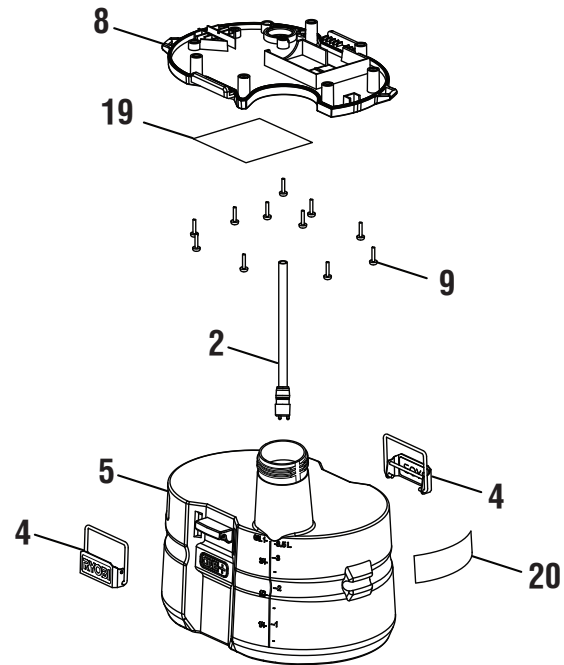

P2800

PARTS LIST

KEY NO.	PART NO.	DESCRIPTION	QTY.
1	311819001	Handle Housing Assembly	1
2	313384002	Suction Tube and Filter Assembly	1
3	940851058	Notice Label (B)	1
4	636345001	Latch	2
5	311818001	Water Tank Assembly	1
6	311822001	Wiring Harness	1
7	563916001	Rubber Seal	1
8	311821001	Housing Deck Assembly	1
9	660208106	Screw (M4x14 mm)	15
10	307942003	Pump Diaphragm	1
11	563631001	Tube (long)	2
12	564773001	O-Ring	1

KEY NO.	PART NO.	DESCRIPTION	QTY.
13	528539001	Connector	1
14	563630001	Switch	1
15	563910001	Rubber	1
16	563713001	Rubber Umbrella Pin	1
17	528547001	Tank Cap	1
18	307479001	Trigger Handle Assembly	1
19	941588086	Data Label	1
20	940657177	Warning Icon Label	1
21	940851052	Notice Label (A)	1
	<b>Not Shown:</b>		
	120715001	O-Ring Kit	
	991000645	Operator's Manual	