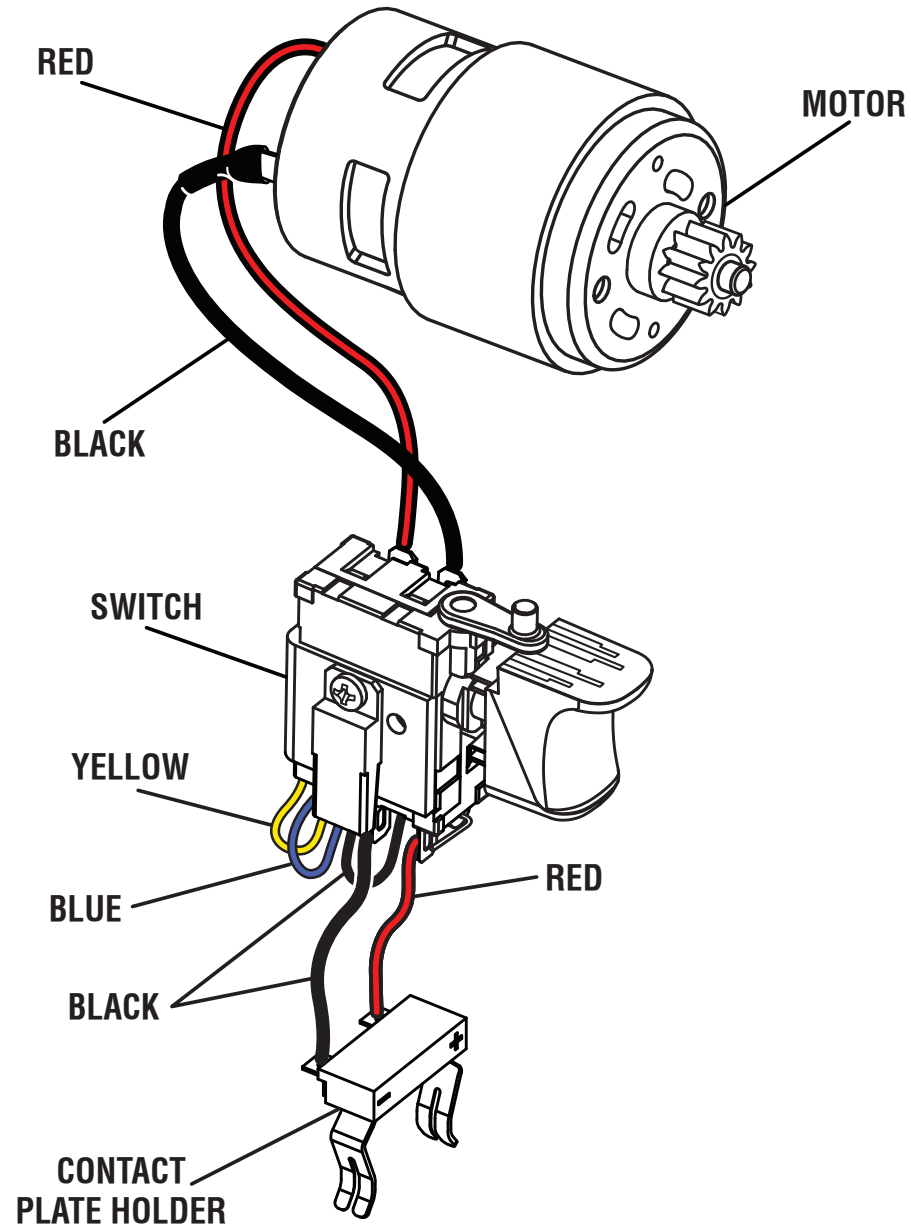

REPAIR SHEET

BRAND
RYOBI

MODEL NO.
P277

DESCRIPTION
18 Volt 1/2 in. 2-Speed Drill-Driver

ONE WORLD TECHNOLOGIES, INC.

P.O. Box 1288, Anderson, SC 29622 ■ 1-800-525-2579 ■ www.ryobitools.com

2-23-21 (Rev:02)

The model number and manufacturing location will be found on a label attached to the product. Always mention this information in all communications regarding this product and when ordering parts.

P277

PARTS LIST

| KEY NO. | PART NO. | DESCRIPTION | QTY. |
|---------|-----------|------------------------------|------|
| 1 | 204166001 | Housing Assembly | 1 |
| 2 | 940114178 | Logo Label | 1 |
| 3 | 660134002 | Screw (M6 x 27 mm) | 1 |
| 4 | 670794017 | Chuck Assembly | 1 |
| 5 | 206484001 | Clutch and Gear Box Assembly | 1 |
| 6 | 516318006 | Gear Change Knob | 1 |
| 7 | 662103001 | Screw (M4 x 8 mm) | 2 |
| 8 | 206483001 | Motor Assembly | 1 |
| 9 | 204169001 | Switch Assembly | 1 |

| KEY NO. | PART NO. | DESCRIPTION | QTY. |
|---------|-------------------|-------------------------------|------|
| 10 | 516319001 | Forward/Reverse Selector | 1 |
| 11 | 660031018 | Screw (M3.5 x 14 mm) | 10 |
| 12 | 941121721 | Data Label | 1 |
| 13 | 303001015 | Magnet Assembly | 1 |
| 14 | 630206007 | Bit Clip | 1 |
| 15 | 6782045 | Double Bit | 1 |
| | Not Shown: | | |
| | 991000854 | Operator's Manual (961152587) | |