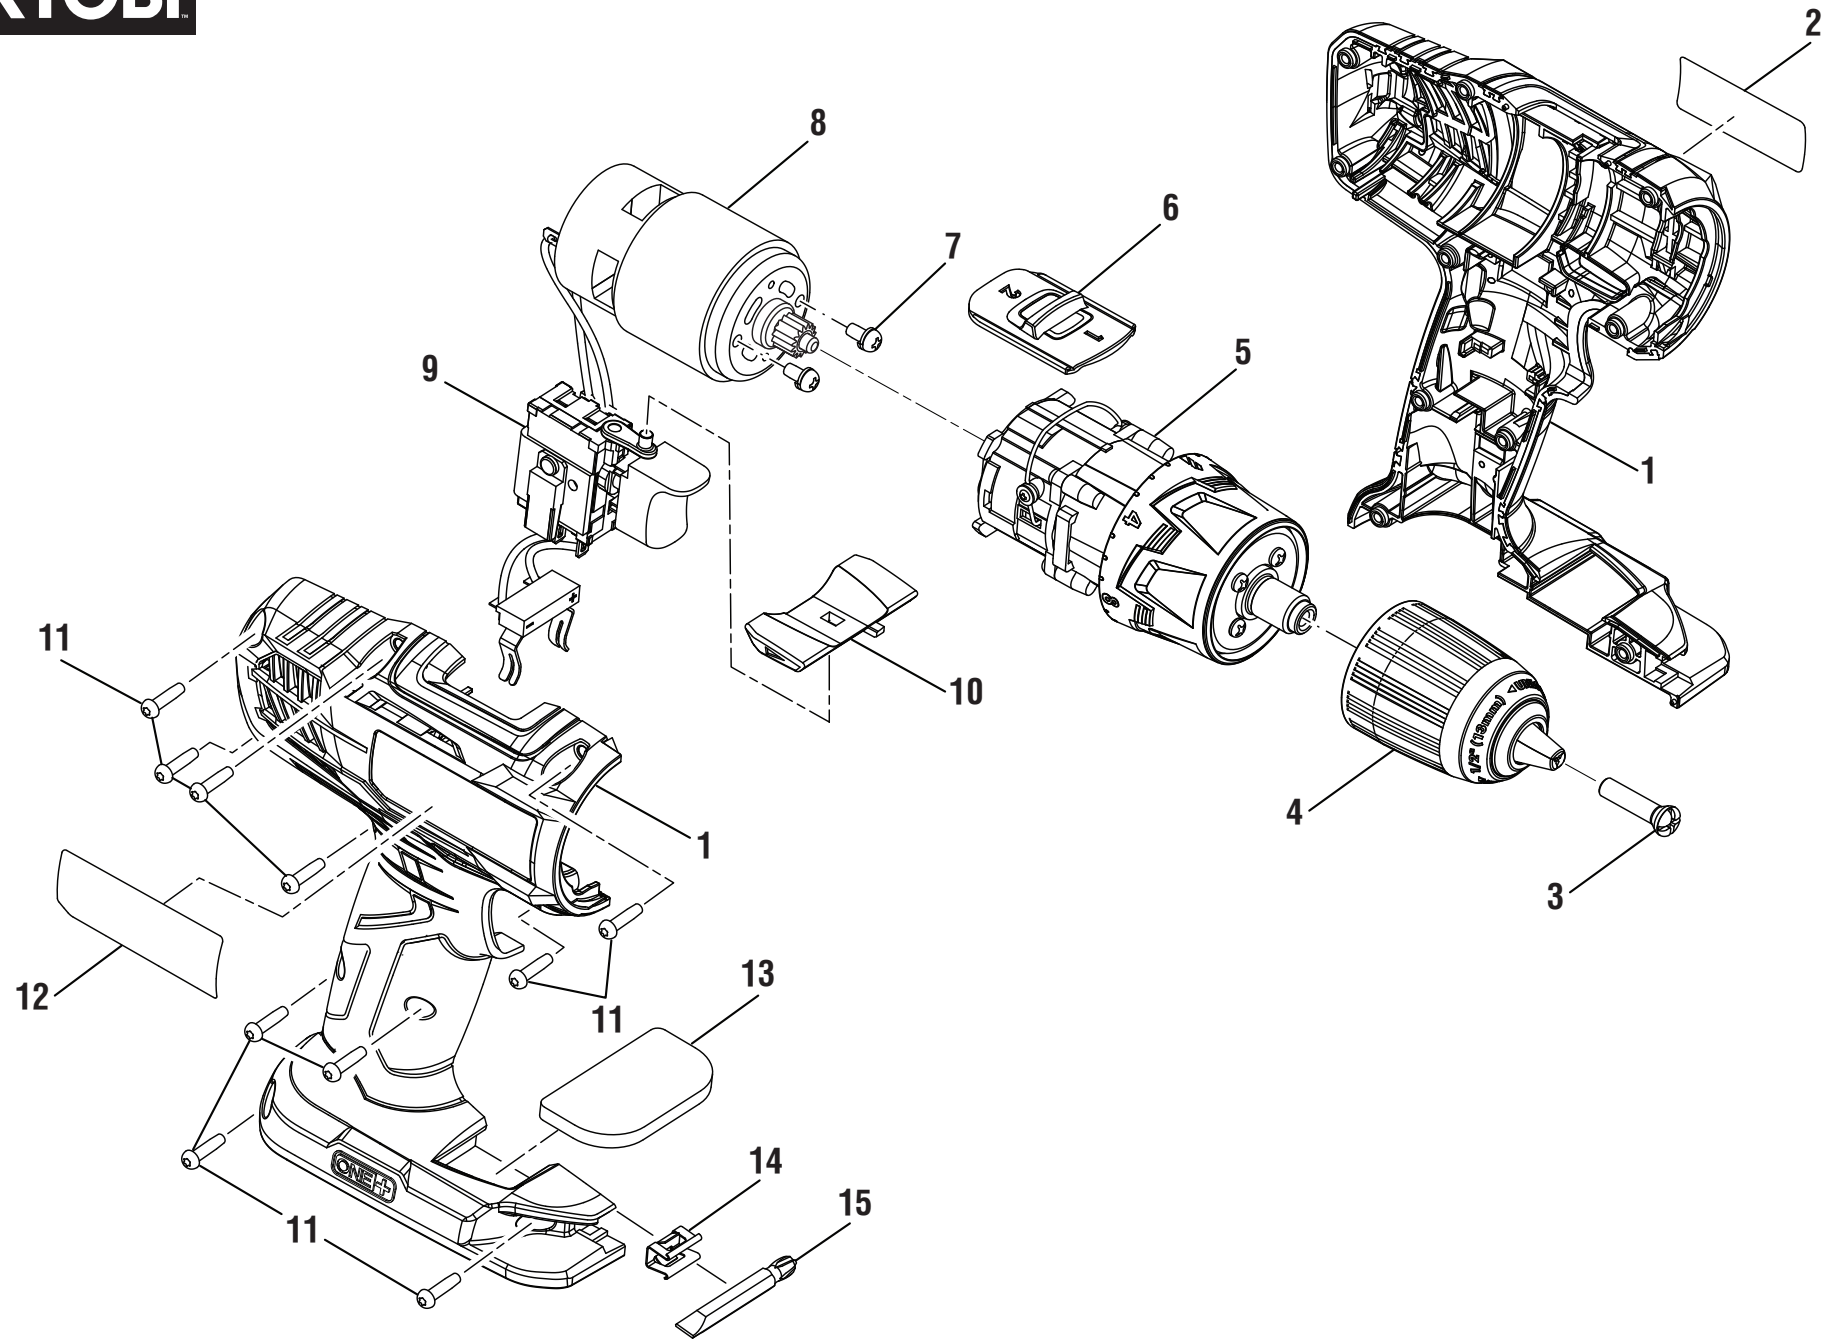

REPAIR SHEET

BRAND
RYOBI

MODEL NO.
P277

DESCRIPTION
18 Volt 1/2 in. 2-Speed Drill-Driver

ONE WORLD TECHNOLOGIES, INC.

P.O. Box 1288, Anderson, SC 29622 ■ 1-800-525-2579 ■ www.ryobitools.com

2-23-21 (Rev:02)

The model number and manufacturing location will be found on a label attached to the product. Always mention this information in all communications regarding this product and when ordering parts.

P277

PARTS LIST

| KEY NO. | PART NO. | DESCRIPTION | QTY. |
|---------|-----------|------------------------------|------|
| 1 | 204166001 | Housing Assembly | 1 |
| 2 | 940114178 | Logo Label | 1 |
| 3 | 660134002 | Screw (M6 x 27 mm) | 1 |
| 4 | 670794017 | Chuck Assembly | 1 |
| 5 | 206484001 | Clutch and Gear Box Assembly | 1 |
| 6 | 516318006 | Gear Change Knob | 1 |
| 7 | 662103001 | Screw (M4 x 8 mm) | 2 |
| 8 | 206483001 | Motor Assembly | 1 |
| 9 | 204169001 | Switch Assembly | 1 |

| KEY NO. | PART NO. | DESCRIPTION | QTY. |
|---------|-------------------|-------------------------------|------|
| 10 | 516319001 | Forward/Reverse Selector | 1 |
| 11 | 660031018 | Screw (M3.5 x 14 mm) | 10 |
| 12 | 941121721 | Data Label | 1 |
| 13 | 303001015 | Magnet Assembly | 1 |
| 14 | 630206007 | Bit Clip | 1 |
| 15 | 6782045 | Double Bit | 1 |
| | Not Shown: | | |
| | 991000854 | Operator's Manual (961152587) | |