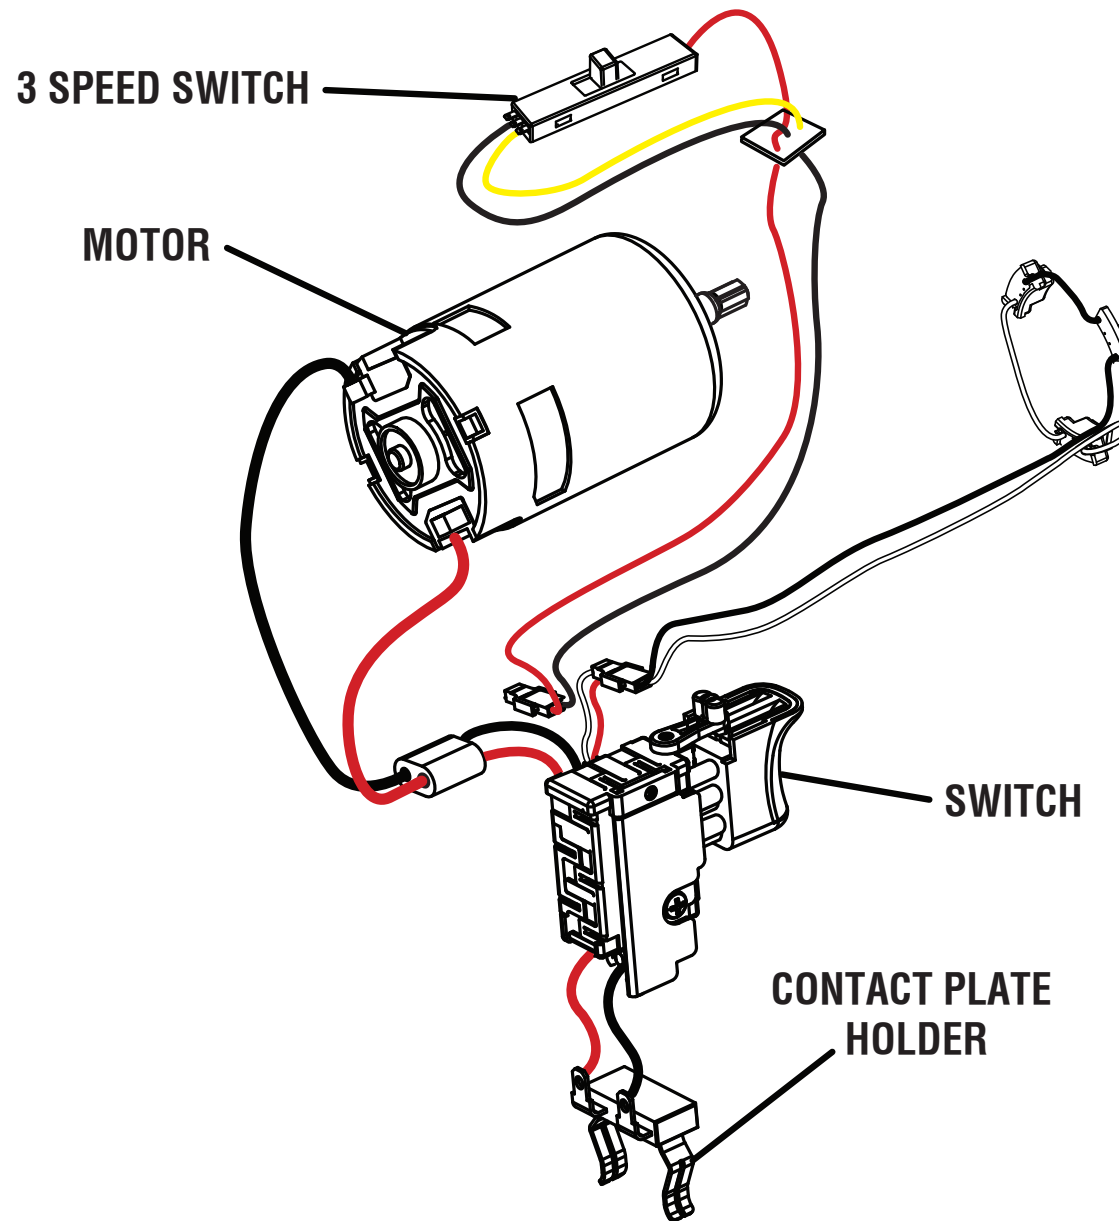

REPAIR SHEET

BRAND

RYOBI

DESCRIPTION

18 Volt Impact Wrench

MODEL NO.

P261

TTI CONSUMER POWER TOOLS, INC.

PARTS LIST

KEY NO.	PART NO.	DESCRIPTION	QTY.
1	203472001	Housing Assembly	1
2-CN	206312001	Motor Assembly	1
2-VN	206312004	Motor Assembly	1
3	528796001	Flat Slide Switch Button	1
4	760535002	3-Speed Switch	1
5	642098004	Rear Gear Case	1
6	662088001	Screw w/Washer (M4 x 11 mm, Rd. Hd.)	2
7	611574046	Ring Gear	1
8	692261003	Retaining Ring	1
9-CN	202677001	Gear Assembly	1
9-VN	203686002	Gear Assembly	1
10-CN	202678001	Cam Shaft Assembly	1
10-VN	203686003	Cam Shaft Assembly	1
11	512445001	Front Gear Washer	1
12	203556001	Front Gear Case Assembly	1

KEY NO.	PART NO.	DESCRIPTION	QTY.
13	661943002	Screw (M6.5 x 25 mm, Pan Hd.)	4
14	280263010	LED Assembly	1
15	527836001	Forward/Reverse Button	1
16	203557001	Main Switch Assembly	1
17	660206042	Screw (M3.5 x 16 mm, Pan Hd.)	8
18	940114178	Logo Label	1
19-CN	941121364	Data Label	1
19-VN	941123627	Data Label	1
20	940230097	Warning Label	1
21	902578003	Sealing Plate	1
	Not Shown:		
	991000238	Operator's Manual (CN – 961152402) (VN – 961153116)	