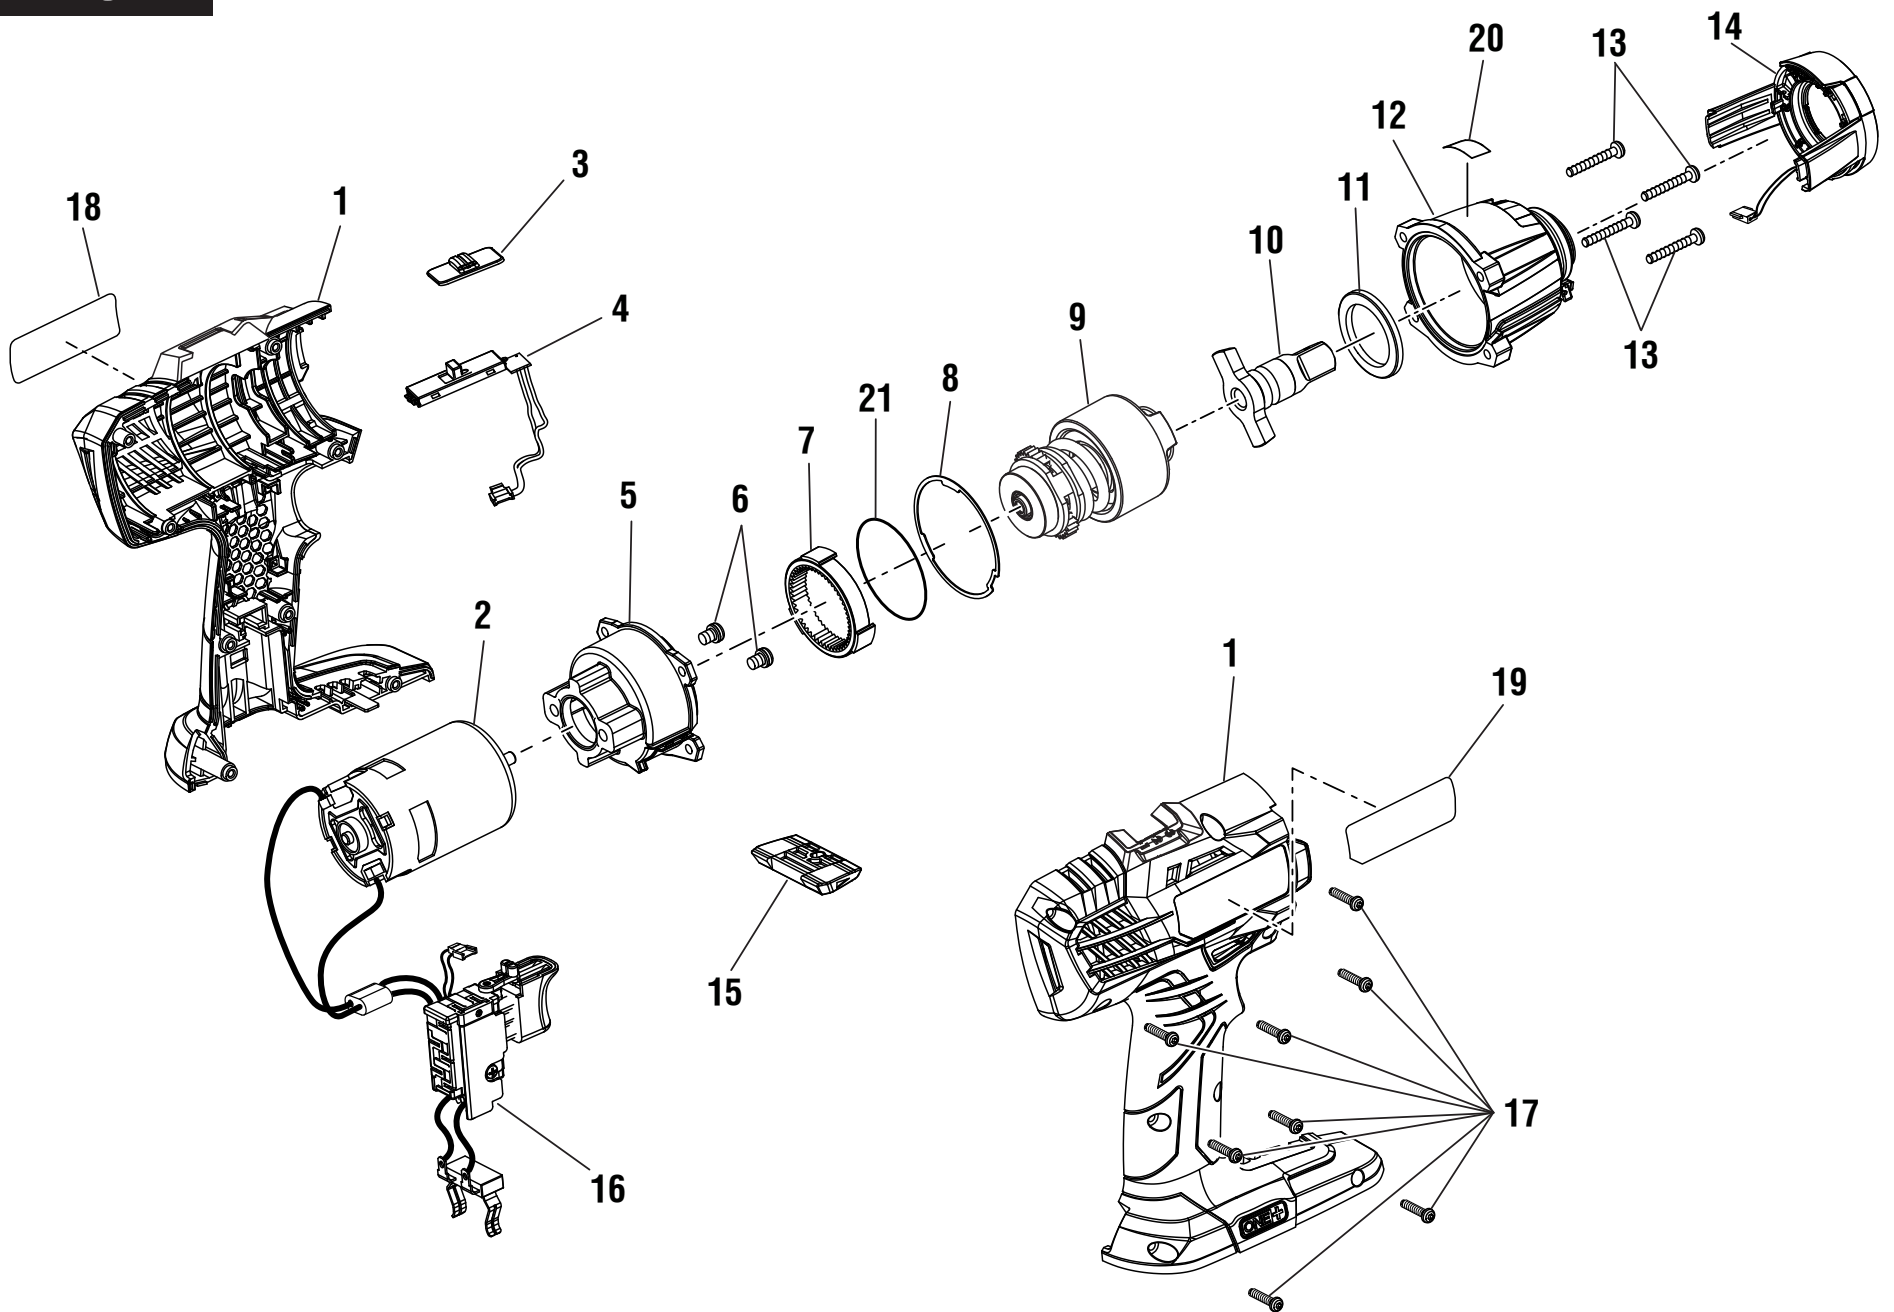

REPAIR SHEET

BRAND

RYOBI

DESCRIPTION

18 Volt Impact Wrench

MODEL NO.

P261

TTI CONSUMER POWER TOOLS, INC.

P.O. Box 1288, Anderson, SC 29622 ■ 1-800-525-2579 ■ www.ryobitools.com

2-11-22 (Rev:04)

The model number and manufacturing location will be found on a label attached to the product. Always mention this information in all communications regarding this product and when ordering parts.

PARTS LIST

KEY NO.	PART NO.	DESCRIPTION	QTY.
1	203472001	Housing Assembly	1
2-CN	206312001	Motor Assembly	1
2-VN	206312004	Motor Assembly	1
3	528796001	Flat Slide Switch Button	1
4	760535002	3-Speed Switch	1
5	642098004	Rear Gear Case	1
6	662088001	Screw w/Washer (M4 x 11 mm, Rd. Hd.)	2
7	611574046	Ring Gear	1
8	692261003	Retaining Ring	1
9-CN	202677001	Gear Assembly	1
9-VN	203686002	Gear Assembly	1
10-CN	202678001	Cam Shaft Assembly	1
10-VN	203686003	Cam Shaft Assembly	1
11	512445001	Front Gear Washer	1
12	203556001	Front Gear Case Assembly	1

KEY NO.	PART NO.	DESCRIPTION	QTY.
13	661943002	Screw (M6.5 x 25 mm, Pan Hd.)	4
14	280263010	LED Assembly	1
15	527836001	Forward/Reverse Button	1
16	203557001	Main Switch Assembly	1
17	660206042	Screw (M3.5 x 16 mm, Pan Hd.)	8
18	940114178	Logo Label	1
19-CN	941121364	Data Label	1
19-VN	941123627	Data Label	1
20	940230097	Warning Label	1
21	902578003	Sealing Plate	1
	Not Shown:		
	991000238	Operator's Manual (CN – 961152402) (VN – 961153116)	