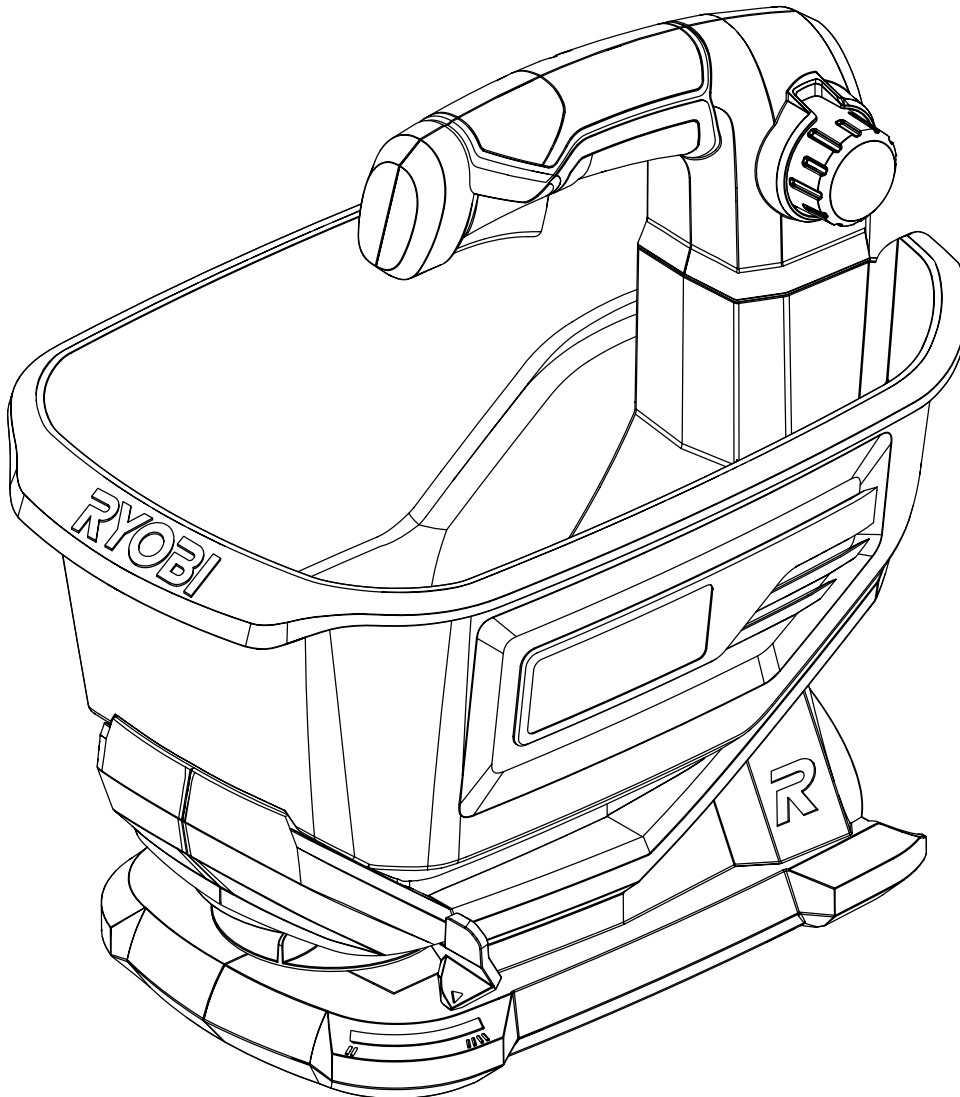

REPAIR SHEET

BRAND

RYOBI

DESCRIPTION

**18 VOLT
SEED SPREADER**

MODEL NO.

**P2402
P2402VNM**

MFG. NO.

**090393003
107393101**

TTI OUTDOOR POWER EQUIPMENT, INC.

P.O. Box 1288, Anderson, SC 29622 ■ 1-800-525-2579 ■ www.ryobitools.com

3-15-23 (Rev:02)

The model number and manufacturing location will be found on a label attached to the product. Always mention this information in all communications regarding this product and when ordering parts.

PARTS LIST

KEY NO.	PART NO.	DESCRIPTION	QTY.
1	941588242	Data Label (P2402)	1
	941110161	Data Label (P2402VNM)	1
2	940705307	Logo Label	2

KEY NO.	PART NO.	DESCRIPTION	QTY.
3	940851357	Icon Label	1
	Not Shown:		
5	995000380	Operator's Manual	1