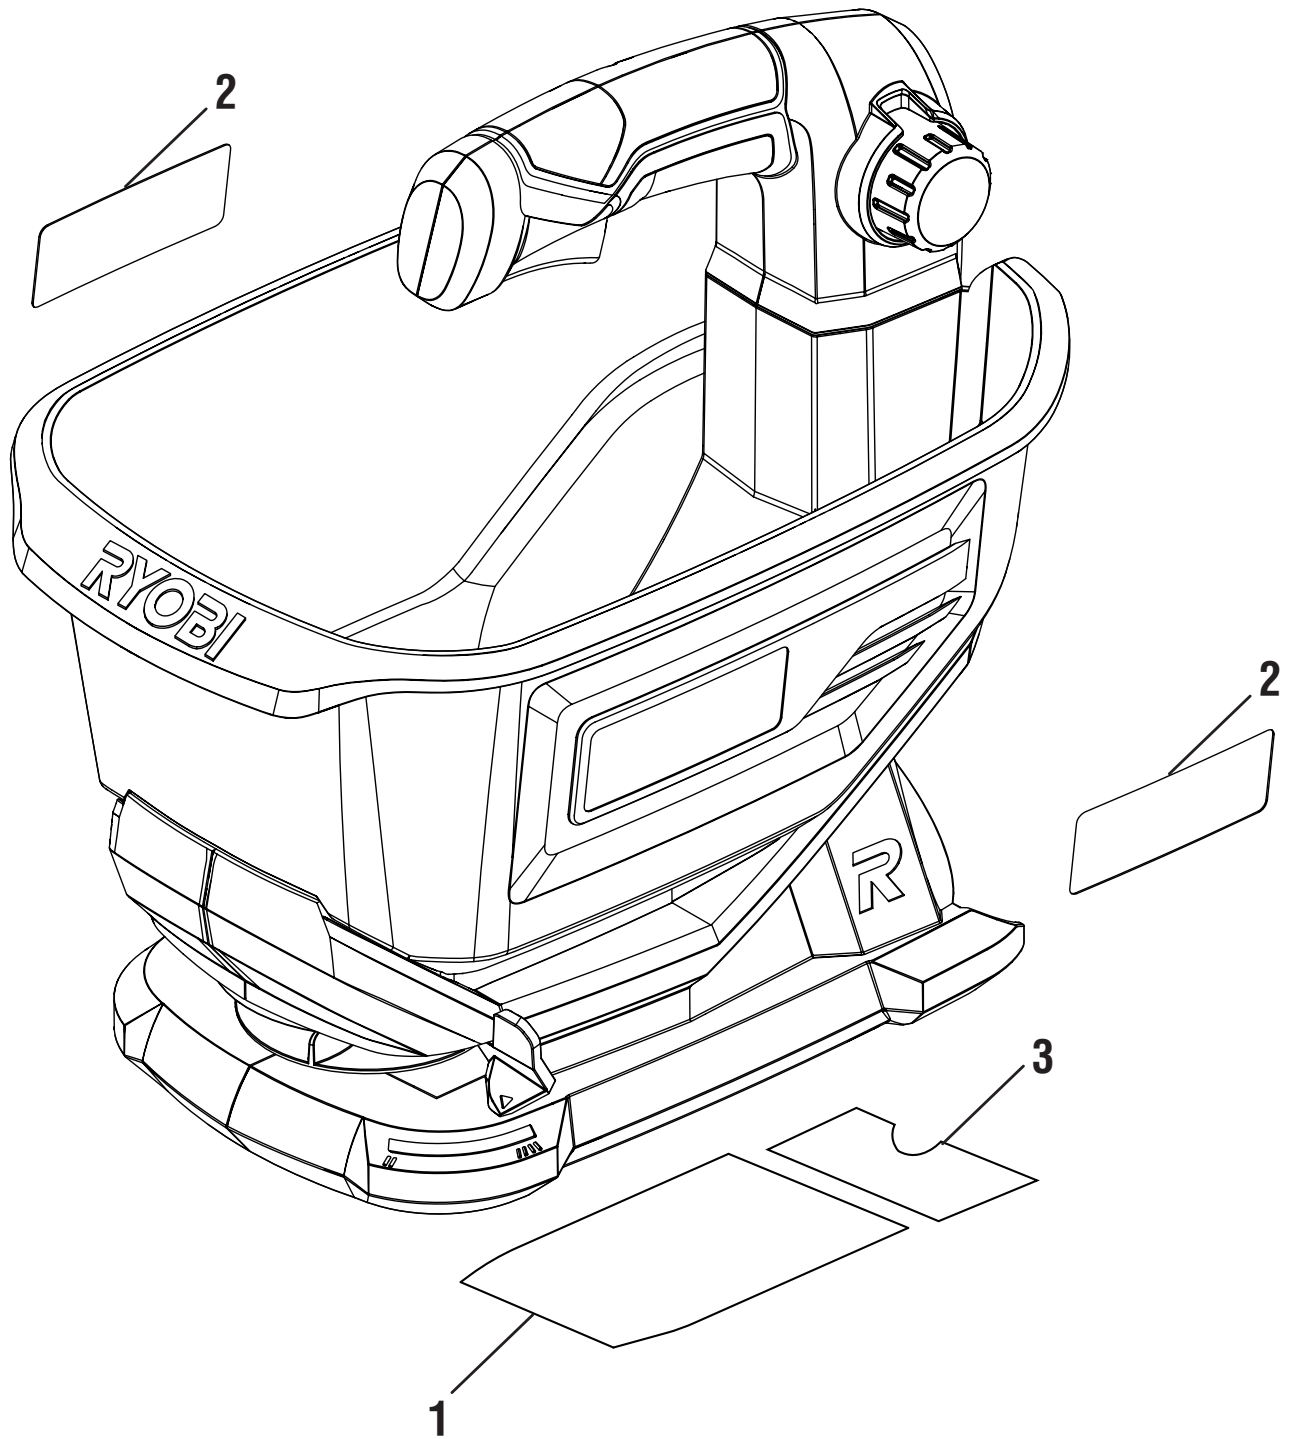

REPAIR SHEET

BRAND

RYOBI

DESCRIPTION

**18 VOLT
SEED SPREADER**

MODEL NO.

**P2402
P2402VNM**

MFG. NO.

**090393003
107393101**

TTI OUTDOOR POWER EQUIPMENT, INC.

P.O. Box 1288, Anderson, SC 29622 ■ 1-800-525-2579 ■ www.ryobitools.com

3-15-23 (Rev:02)

The model number and manufacturing location will be found on a label attached to the product. Always mention this information in all communications regarding this product and when ordering parts.

PARTS LIST

KEY NO.	PART NO.	DESCRIPTION	QTY.
1	941588242	Data Label (P2402)	1
	941110161	Data Label (P2402VNM)	1
2	940705307	Logo Label	2

KEY NO.	PART NO.	DESCRIPTION	QTY.
3	940851357	Icon Label	1
	Not Shown:		
5	995000380	Operator's Manual	1