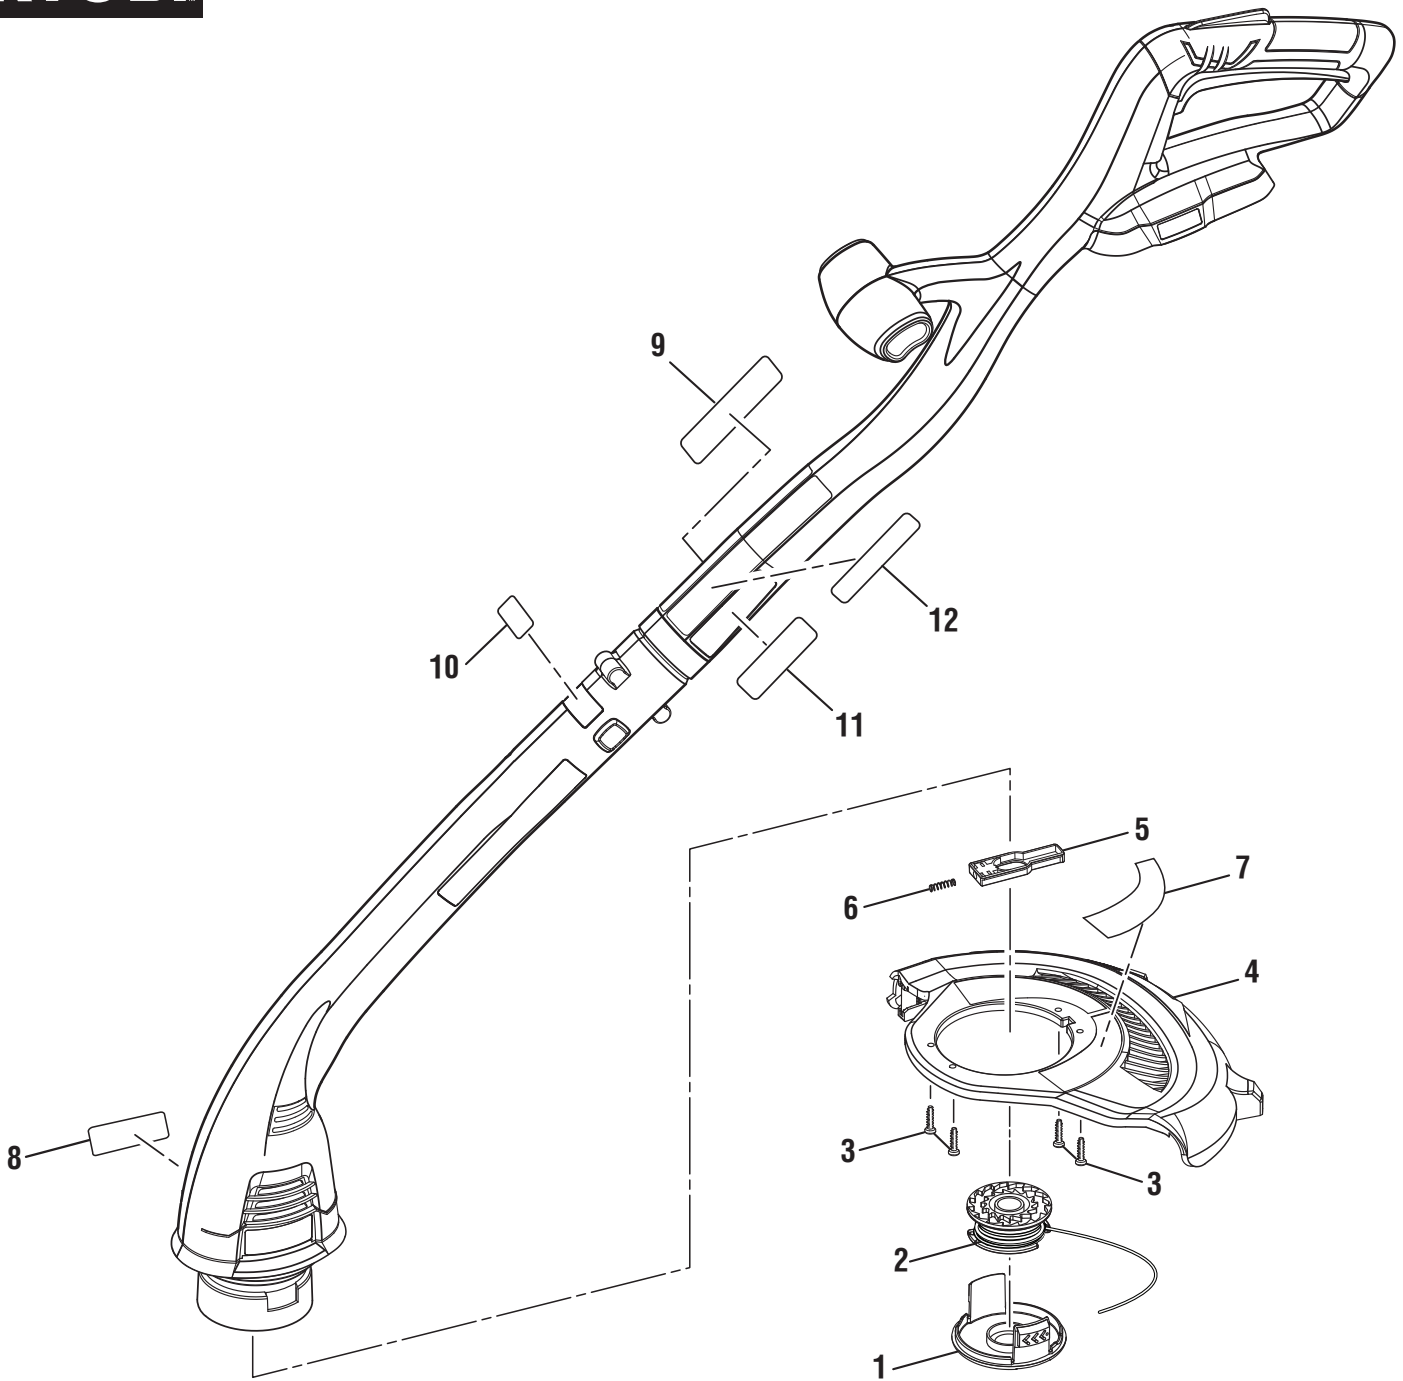

REPAIR SHEET

BRAND RYOBI		DESCRIPTION 18 Volt String Trimmer
MODEL NO. P2003 P2003VNM P2004	MFG. NO. 107938101	

TTI CONSUMER POWER TOOLS, INC.

P.O. Box 1288, Anderson, SC 29622 ■ 1-800-525-2579 ■ www.ryobitools.com

PARTS LIST

KEY NO.	PART NO.	DESCRIPTION	QTY.
1	522994001	Spool Cap (AC14HC)	1
2	205000001	Spool w/Line	1
3	660208055	Screw (M4 x 12 mm, Pan Hd.)	4
4	311033002	Guard w/Blade Assembly (Inc. Key No. 7)	1
5	310918001	Slider Assembly	1
6	679034001	Compression Spring	1
7	941263202	No Bump Label	1
8	941655050	Data Label (P2003)	1
	941655052	Data Label (P2003VNM)	1

KEY NO.	PART NO.	DESCRIPTION	QTY.
9	941791002	Warning Label (French/Spanish)	1
10	940820003	Pivoting Arrow Label	1
11	941655007	Logo Label (Handle)	1
12	940657108	Icon Label	1
Not Shown:			
	987000432	Battery/Charger Correlation Sheet	
	990000360	Operator's Manual	

PARTS LIST

KEY NO.	PART NO.	DESCRIPTION	QTY.
1	522994001a	Spool Cap (AC14HC)	1
2	310917001	Spool w/Line (AC14RSL)	1
3	660208055	Screw (M4 x 12 mm, pan hd.)	4
4	311033002	Guard with Blade Assembly	1
5	310918001	Slider Assembly	1
6	679034001	Compression Spring	1
7	940657108	Icon Label	1