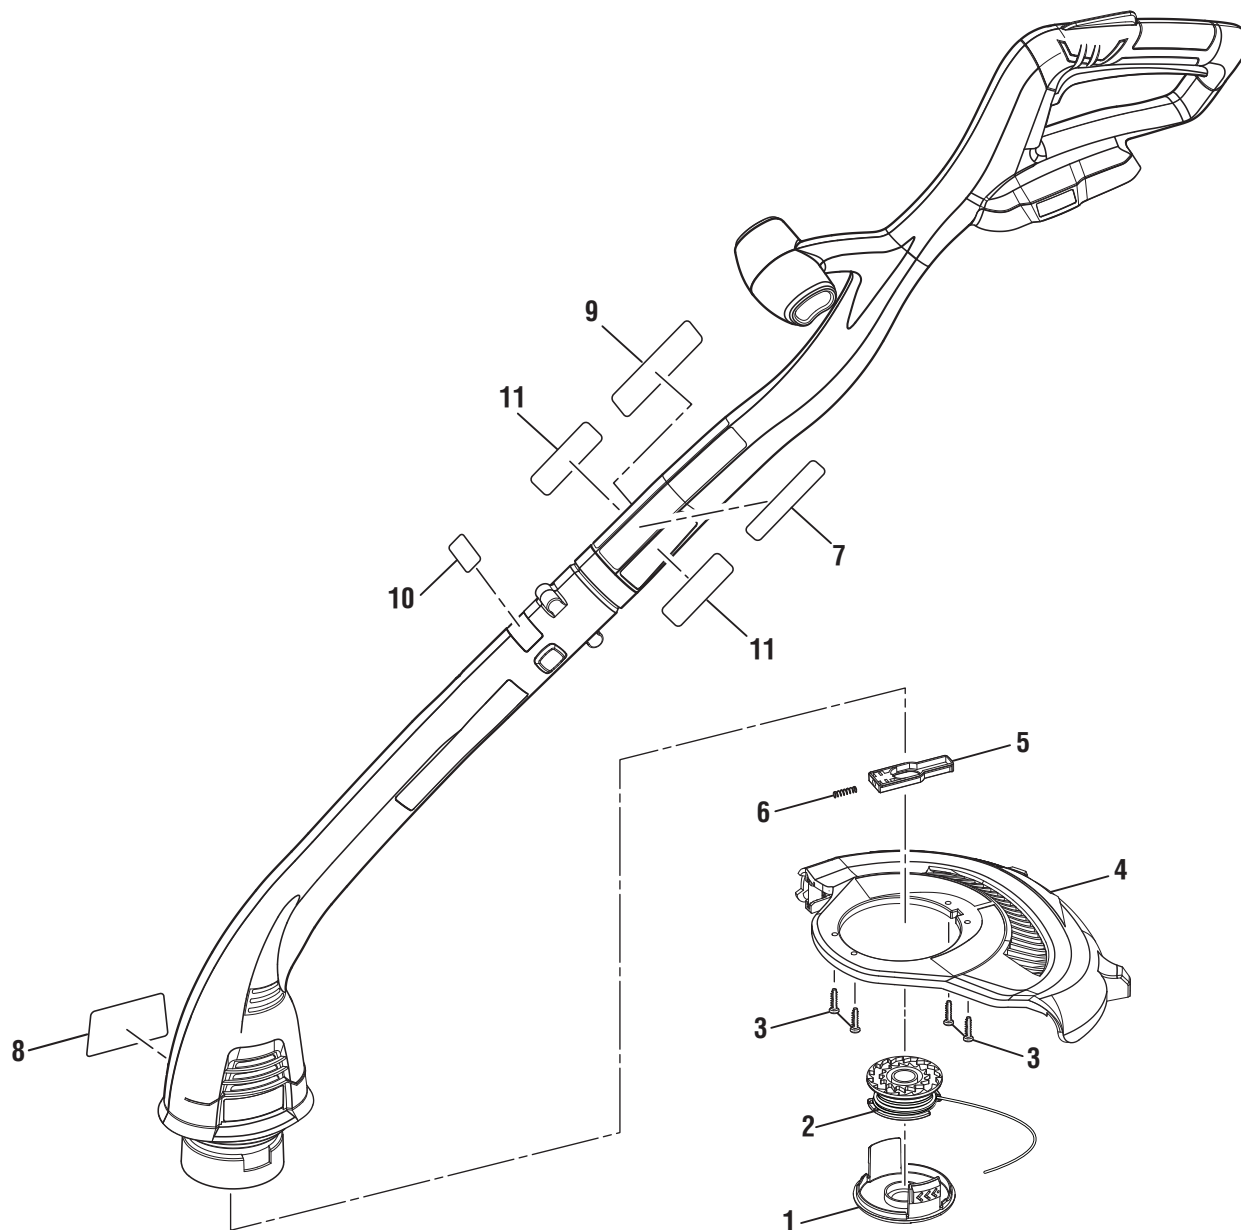

REPAIR SHEET

BRAND RYOBI		DESCRIPTION 18 Volt String Trimmer
MODEL NO. P2003 P2003VNM P2004	MFG. NO. 107938101	

TTI CONSUMER POWER TOOLS, INC.

P.O. Box 1288, Anderson, SC 29622 ■ 1-800-525-2579 ■ www.ryobitools.com

PARTS LIST

KEY NO.	PART NO.	DESCRIPTION	QTY.
1	522994001	Spool Cap (AC14HC)	1
2	205000001	Spool w/Line	1
3	660208055	Screw (M4 x 12 mm, Pan Hd.)	4
4	311033002	Guard w/Blade Assembly (Inc. Key No. 7)	1
5	310918001	Slider Assembly	1
6	679034001	Compression Spring	1
7	941263202	No Bump Label	1
8	941655050	Data Label (P2003)	1
	941655052	Data Label (P2003VNM)	1

KEY NO.	PART NO.	DESCRIPTION	QTY.
9	941791002	Warning Label (French/Spanish)	1
10	940820003	Pivoting Arrow Label	1
11	941655007	Logo Label (Handle)	1
12	940657108	Icon Label	1
Not Shown:			
	987000432	Battery/Charger Correlation Sheet	
	990000360	Operator's Manual	

PARTS LIST

KEY NO.	PART NO.	DESCRIPTION	QTY.
1	522994001a	Spool Cap (AC14HC)	1
2	310917001	Spool w/Line (AC14RSL)	1
3	660208055	Screw (M4 x 12 mm, pan hd.)	4
4	311033002	Guard with Blade Assembly	1
5	310918001	Slider Assembly	1
6	679034001	Compression Spring	1
7	940657108	Icon Label	1