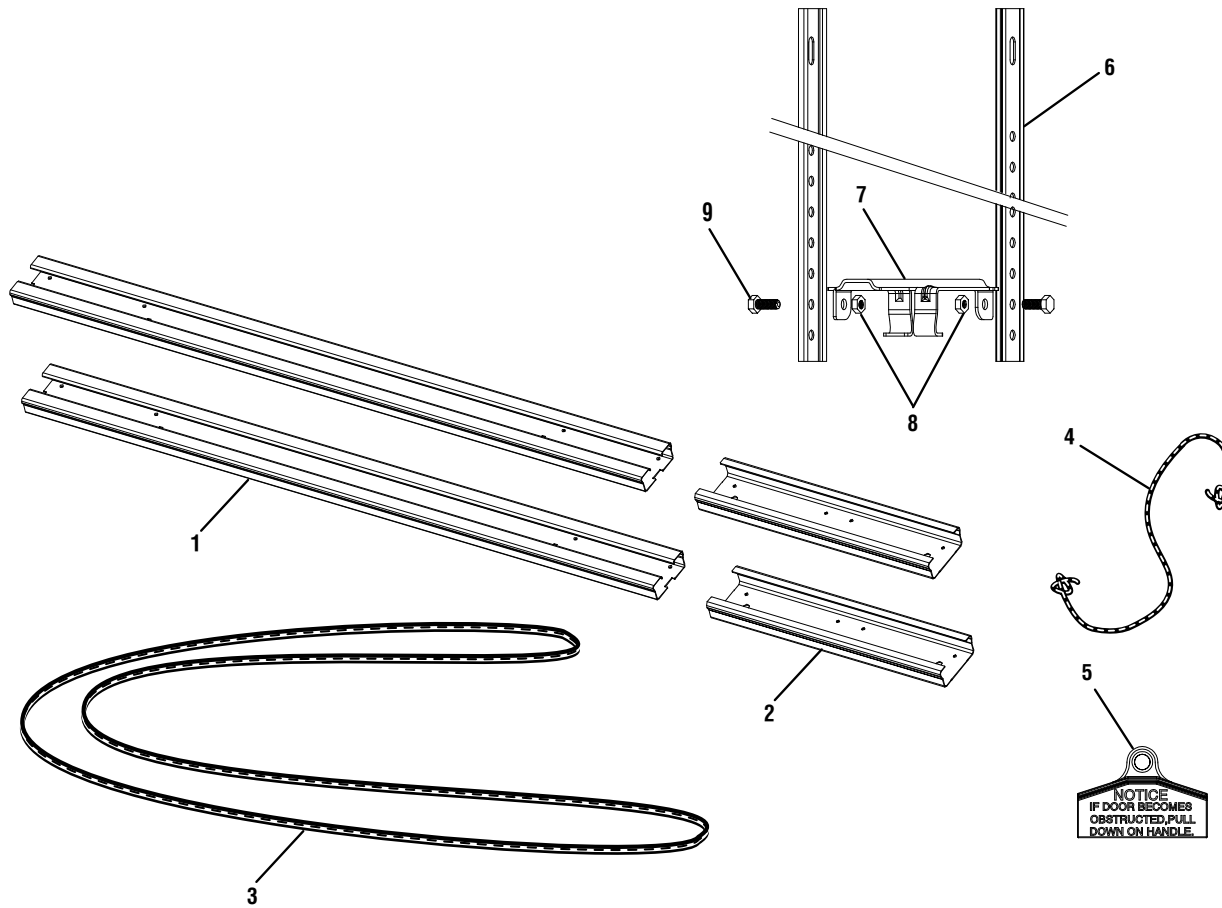

RYOBI
12 ft. RAIL EXTENSION KIT FOR GD200
MODEL NO. GDAEXT112
REPAIR SHEET

RYOBI 12 ft. RAIL EXTENSION KIT FOR GD200 – MODEL NO. GDAEXT112

KEY	P/N	DESCRIPTION	QTY
1	039841001128	Rail (100 cm).....	2
2	039841001126	Sleeve (37 cm).....	2
3	019695003001	Belt 391 in. (7.95 m).....	1
4	019695003002	Pull Cord (2 m).....	1
5	039841001169	Plastic Cord Tag	1
6	039841001164	ET Hanging Bracket	2
7	019695002003	Support Bracket	1
8	039841001174	Hex Nut (M6).....	2
9	039841001022	Hex Bolt (M6 x 16).....	2
NOT SHOWN:			
	991000999	Operator's Manual	
	11-18-16		
	(Rev:02)		